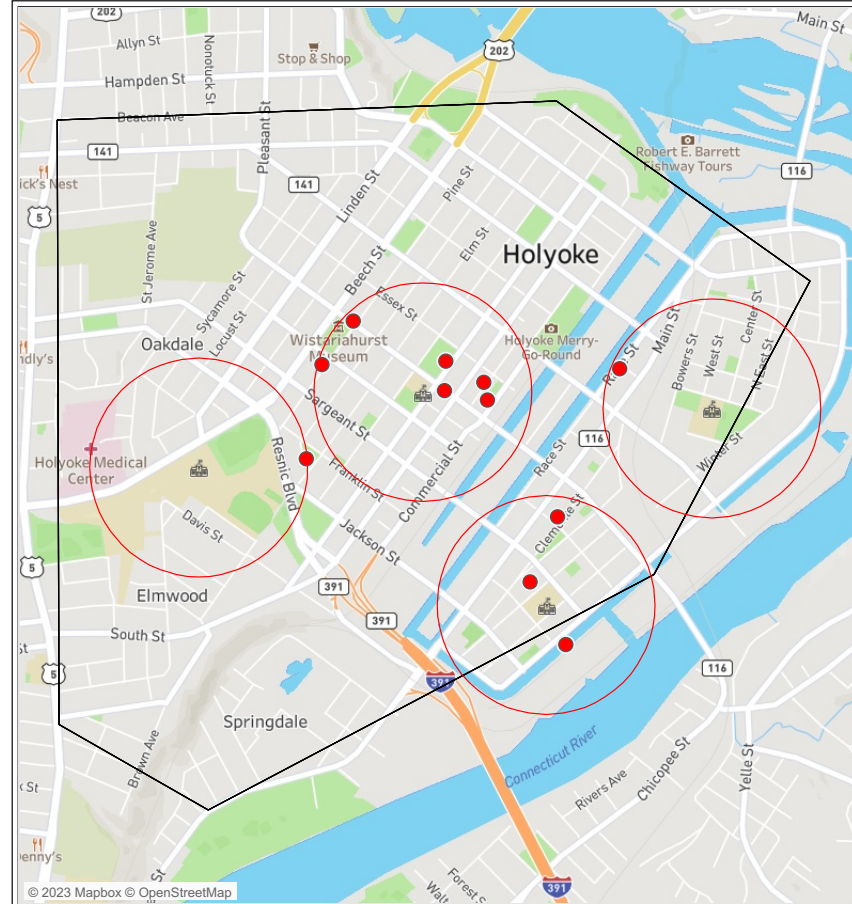

Chart - Historical

2023

Local Date and Time
1/1/2021 00:00:00 to ..

Coverage Zone(s)
All

Select District(s)
All

Select Beat(s)
All

ShotSpotter Proprietary and Confidential. Internal Use Only. This report contains proprietary, confidential, and copyrighted data and may not be used for any purposes other than those explicitly authorized by the ShotSpotter license agreement and may not be distributed outside the licensed customer's department without the express, written permission of ShotSpotter, Inc.

Map - ShotSpotter Alerts 1/4 of a Mile Around Public Schools

Select Date Range
3/1/2023 12:00:00 AM t...

Select State(s)
All

Select City(s)
All

School Name
All

Coverage Zone(s)
HolyokeMA

Schools data obtained from the US Department of Education. Only displaying public schools. Current month is excluded.