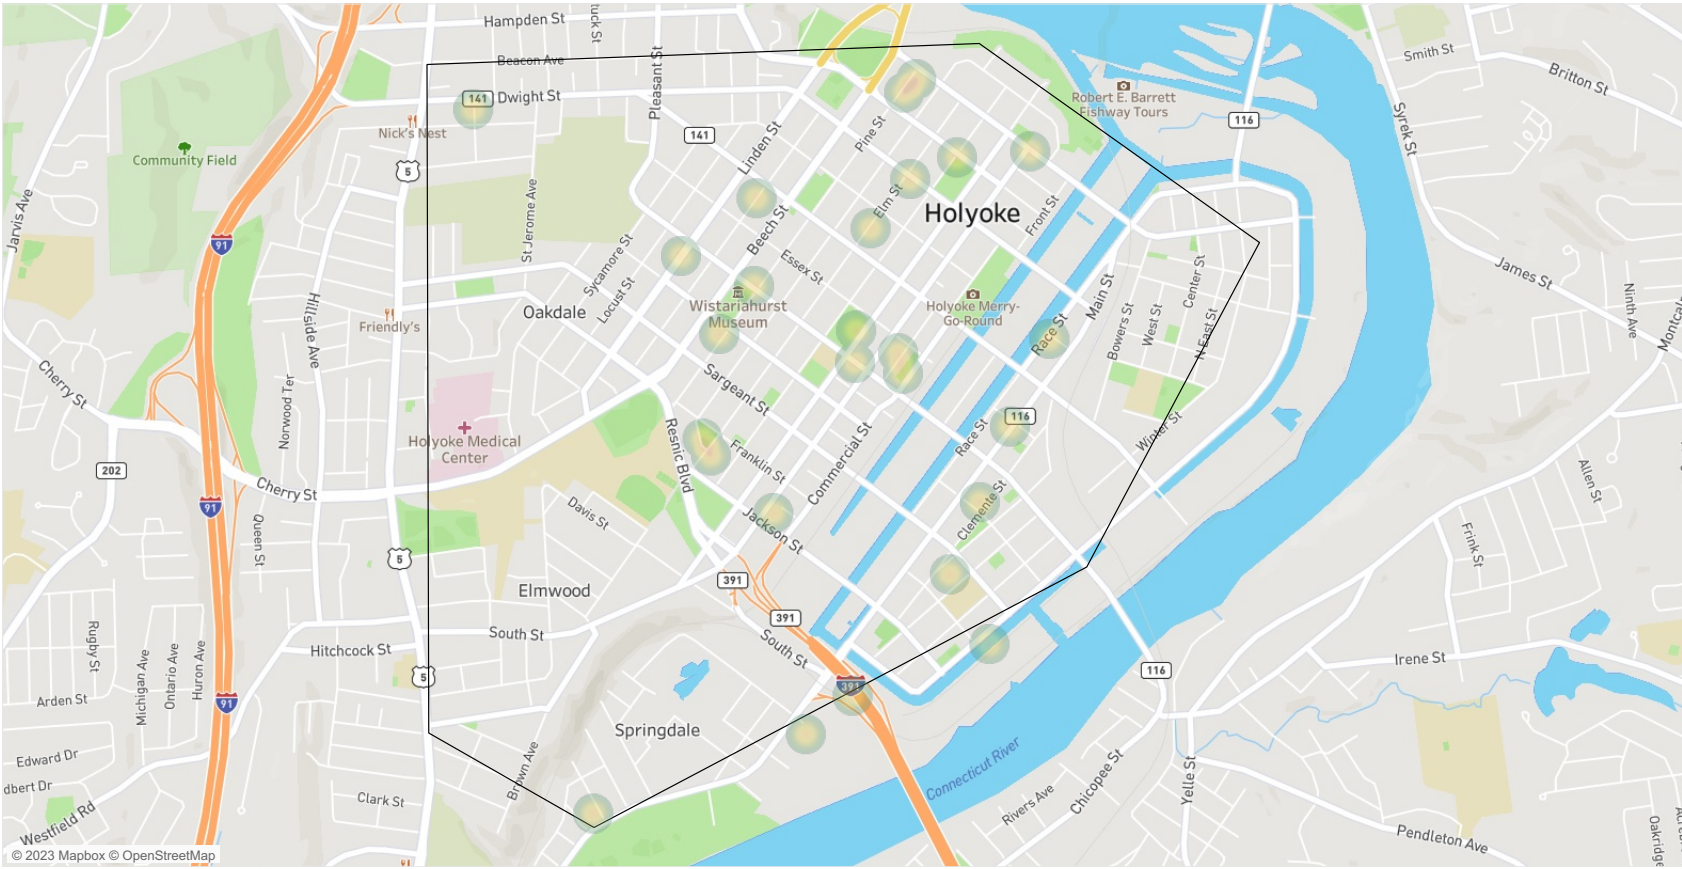

ShotSpotter Alerts	Rounds Fired	published
26	96	26

Select Date Range
3/1/2023 00:00:00 to 3/31...

Rounds Fired
All values

Coverage Zone(s)
All

Select District(s)
All

Select Beat(s)
All

Select Month(s)
All

Select Weekday(s)
All

Taglist
All

Status
published

ShotSpotter Proprietary and Confidential. Internal Use Only. This report contains proprietary, confidential, and copyrighted data and may not be used for any purposes other than those explicitly authorized by the ShotSpotter license agreement and may not be distributed outside the licensed customer's department without the express, written permission of ShotSpotter, Inc.