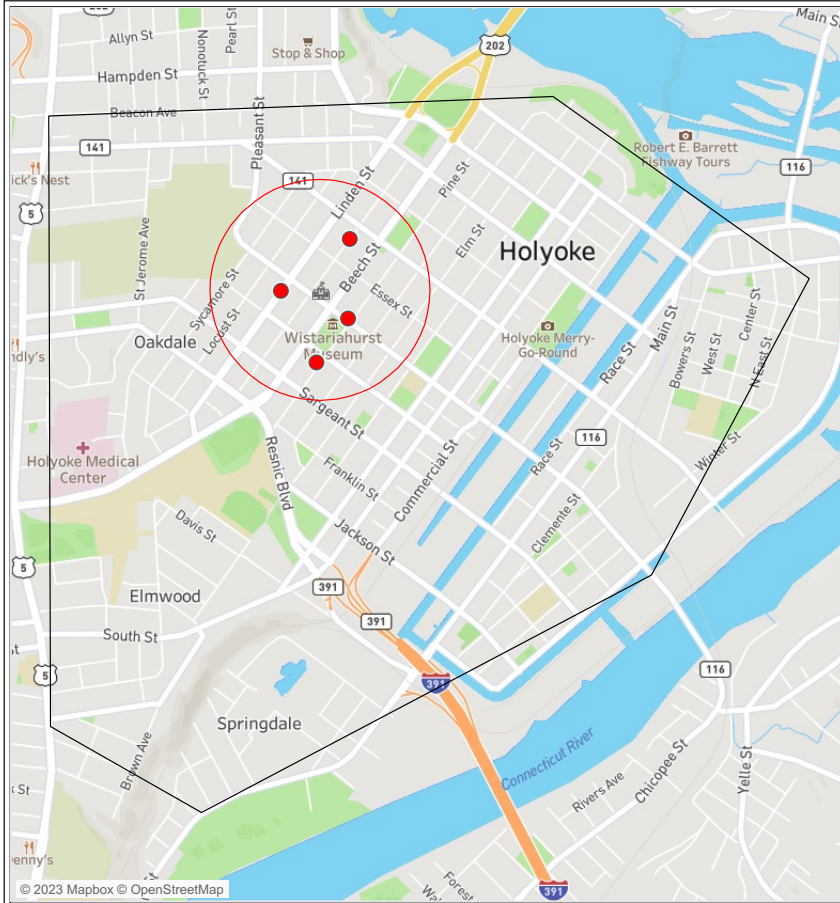

Monthly Gunfire Report

Holyoke PD

Date Range

3/1/2023 00:00:00 to 3/31/2023 23:59:59

This entire report excludes data for the following dates: January 1, July 4, and December 31.

ShotSpotter sends alerts to customers within 60 seconds of the incident occurring (90% or more of the time). If there is a break in shooting volley, the additional incidents will be sent for the same location or nearby. Therefore, the number of alerts may be affected by these additional incidents. ShotSpotter Proprietary and Confidential. Internal Use Only. This report contains proprietary, confidential, and copyrighted data and may not be used for any purposes other than those explicitly authorized by the ShotSpotter license agreement and may not be distributed outside the licensed customer's department without the express, written permission of ShotSpotter, Inc.

Map - ShotSpotter Alerts 1/4 of a Mile Around Private Schools

School Name	ShotSpotter Alerts	Rounds Fired
SPRINGDALE EDUCATION CENTER	5	11
MATER DOLOROSA ELEMENTARY SCHOOL	3	6
Total	8	17

Select Date Range
3/1/2023 12:00:00 AM t..

Map - ShotSpotter Alerts 1/4 of a Mile Around Colleges and Universities

School Name	ShotSpotter Alerts	Rounds Fired
BARD COLLEGE - HOLYOKE MICROCOLLEGE	4	12
Total	4	12

Select Date Range
3/1/2023 12:00:00 AM to ..