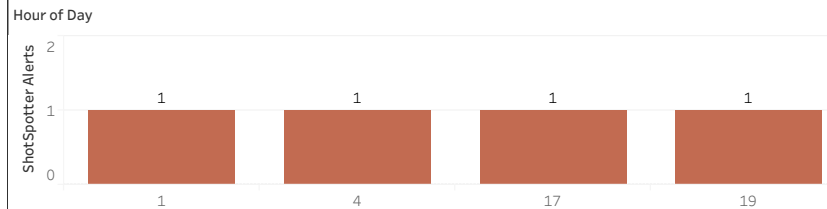

Map - ShotSpotter Alerts 1/4 of a Mile Around Colleges and Universities

School Name	ShotSpotter Alerts	Rounds Fired
BARD COLLEGE - HOLYOKE MICROCOLLEGE	4	12
Total	4	12

Select Date Range
3/1/2023 12:00:00 AM to ..