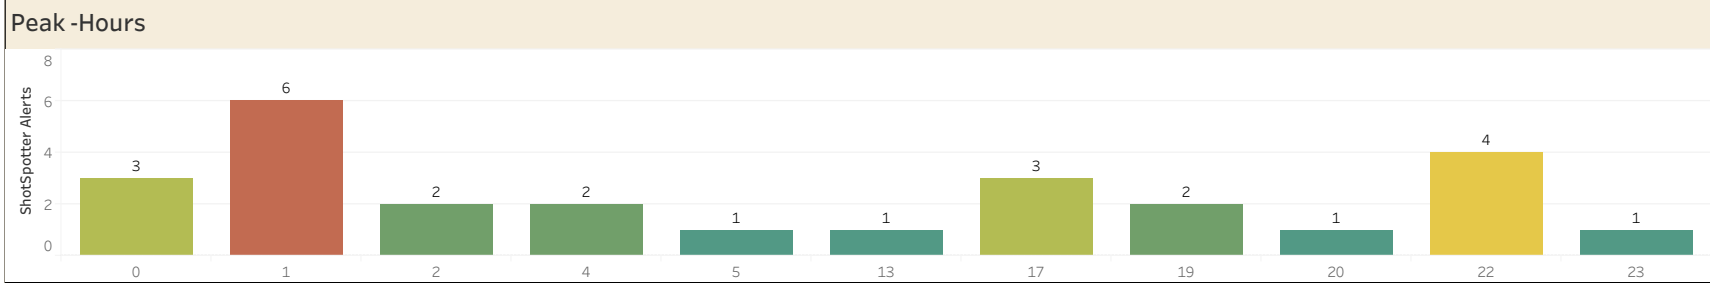

Peak -Hours/Days												
	0	1	2	4	5	13	17	19	20	22	23	Total
Sun	1				1	1	1		1			5
Mon		1		1						2		4
Tue	1	1										2
Wed							2	1				3
Fri		3						1		2	1	7
Sat	1	1	2	1								5
Total	3	6	2	2	1	1	3	2	1	4	1	26

Select Date Range
3/1/2023 00:00:00 to 3/3/2023 00:00:00

Coverage Zone(s)
All

Select District(s)
No District

Select Beat(s)
No Beat

Status
published

ShotSpotter Proprietary and Confidential. Internal Use Only. This report contains proprietary, confidential, and copyrighted data and may not be used for any purposes other than those explicitly authorized by the ShotSpotter license agreement and may not be distributed outside the licensed customer's department without the express, written permission of ShotSpotter, Inc.