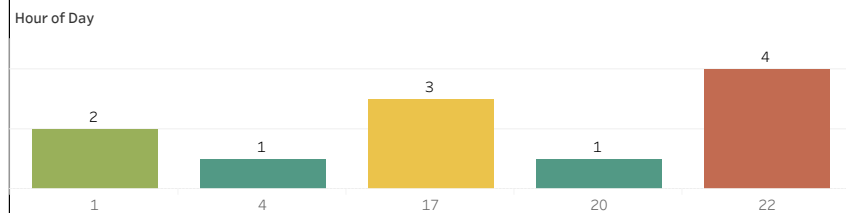

ShotSpotter Proprietary and Confidential. Internal Use Only. This report contains proprietary, confidential, and copyrighted data and may not be used for any purposes other than those explicitly authorized by the ShotSpotter license agreement and may not be distributed outside the licensed customer's department without the express, written permission of ShotSpotter, Inc.