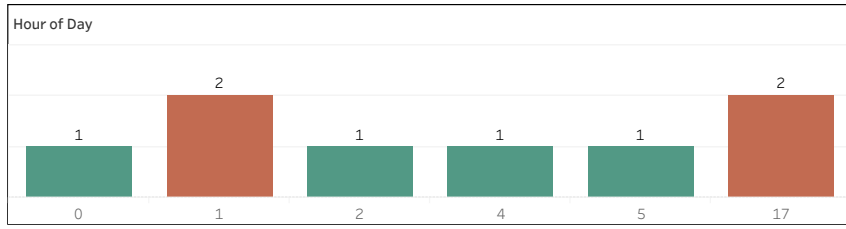

ShotSpotter Proprietary and Confidential. Internal Use Only. This report contains proprietary, confidential, and copyrighted data and may not be used for any purposes other than those explicitly authorized by the ShotSpotter license agreement and may not be distributed outside the licensed customer's department without the express, written permission of ShotSpotter, Inc.