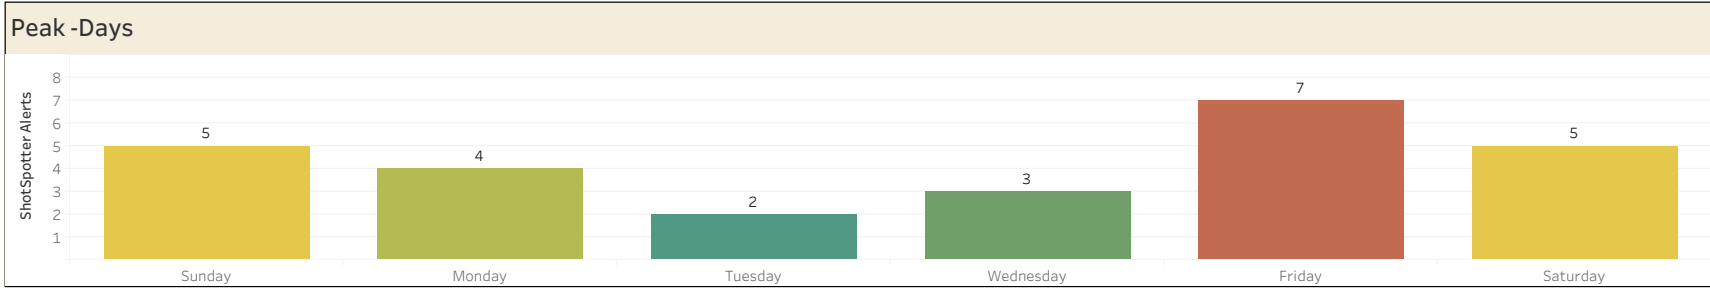

Peak -Hours/Days												
	0	1	2	4	5	13	17	19	20	22	23	Total
Sun	1				1	1	1		1			5
Mon		1		1						2		4
Tue	1	1										2
Wed							2	1				3
Fri		3						1		2	1	7
Sat	1	1	2	1								5
Total	3	6	2	2	1	1	3	2	1	4	1	26

Select Date Range
3/1/2023 00:00:00 to 3/3/2023 00:00:00

Coverage Zone(s)
All

Select District(s)
No District

Select Beat(s)
No Beat

Status
published

ShotSpotter Proprietary and Confidential. Internal Use Only. This report contains proprietary, confidential, and copyrighted data and may not be used for any purposes other than those explicitly authorized by the ShotSpotter license agreement and may not be distributed outside the licensed customer's department without the express, written permission of ShotSpotter, Inc.