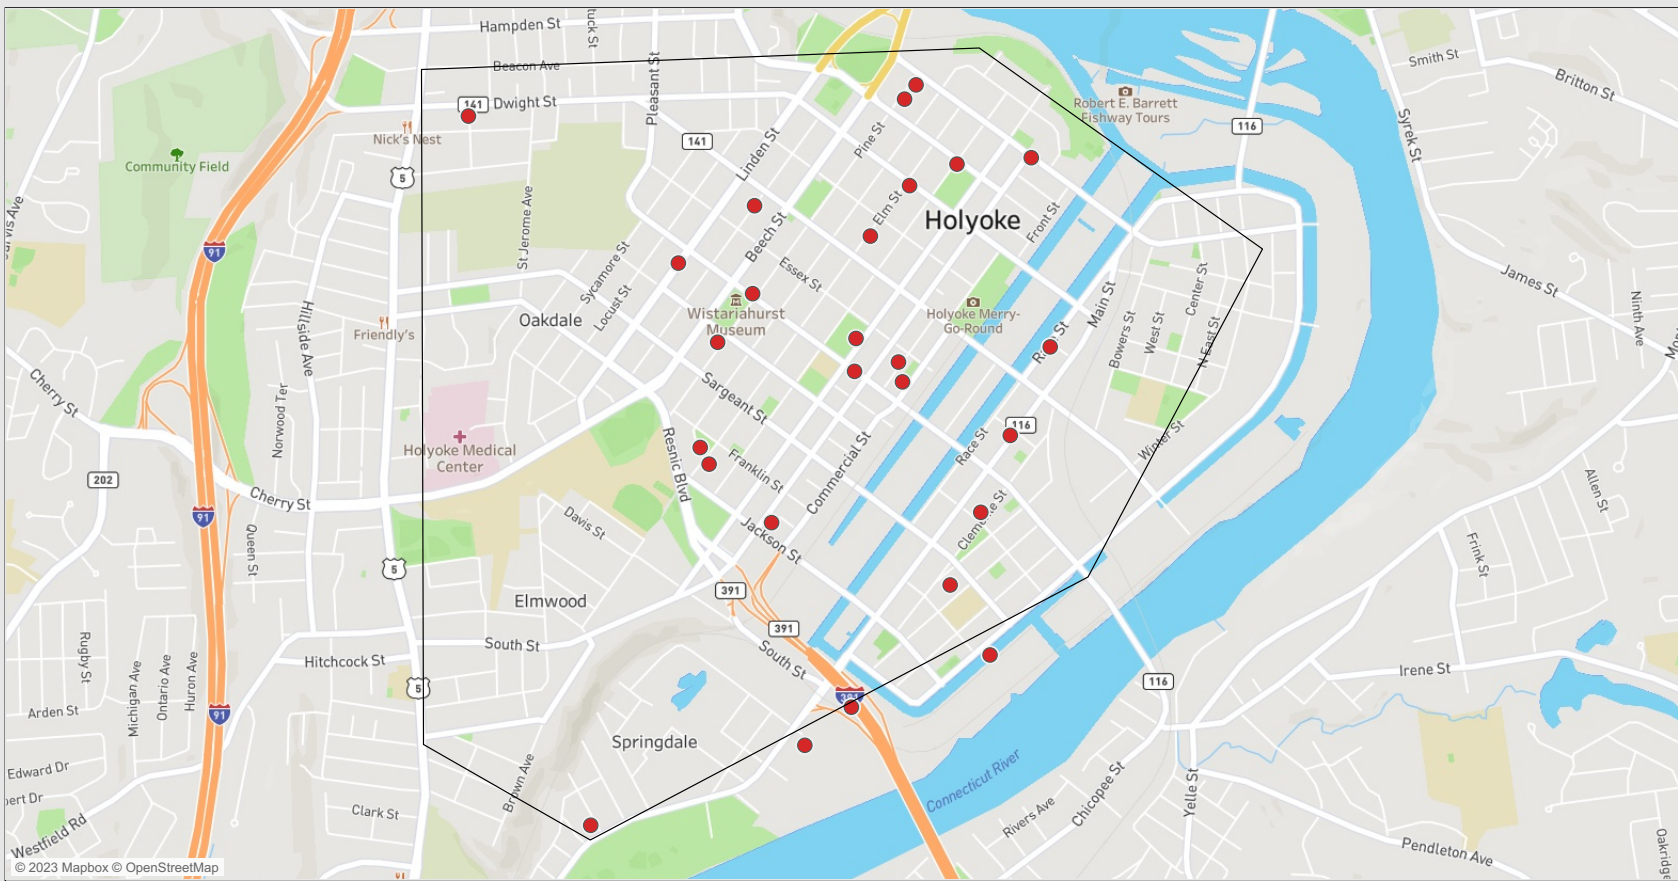

ShotSpotter Alerts	Rounds Fired	published
26	96	26

Select Date Range
3/1/2023 00:00:00 to 3/31/..

Rounds Fired
All values

Coverage Zone(s)
All

Select District(s)
All

Select Beat(s)
All

Select City or Cities
All

Select Month(s)
All

Select Weekday(s)
All

Taglist
All

Status
published

Status
published

ShotSpotter Proprietary and Confidential. Internal Use Only. This report contains proprietary, confidential, and copyrighted data and may not be used for any purposes other than those explicitly authorized by the ShotSpotter license agreement and may not be distributed outside the licensed customer's department without the express, written permission of ShotSpotter, Inc.