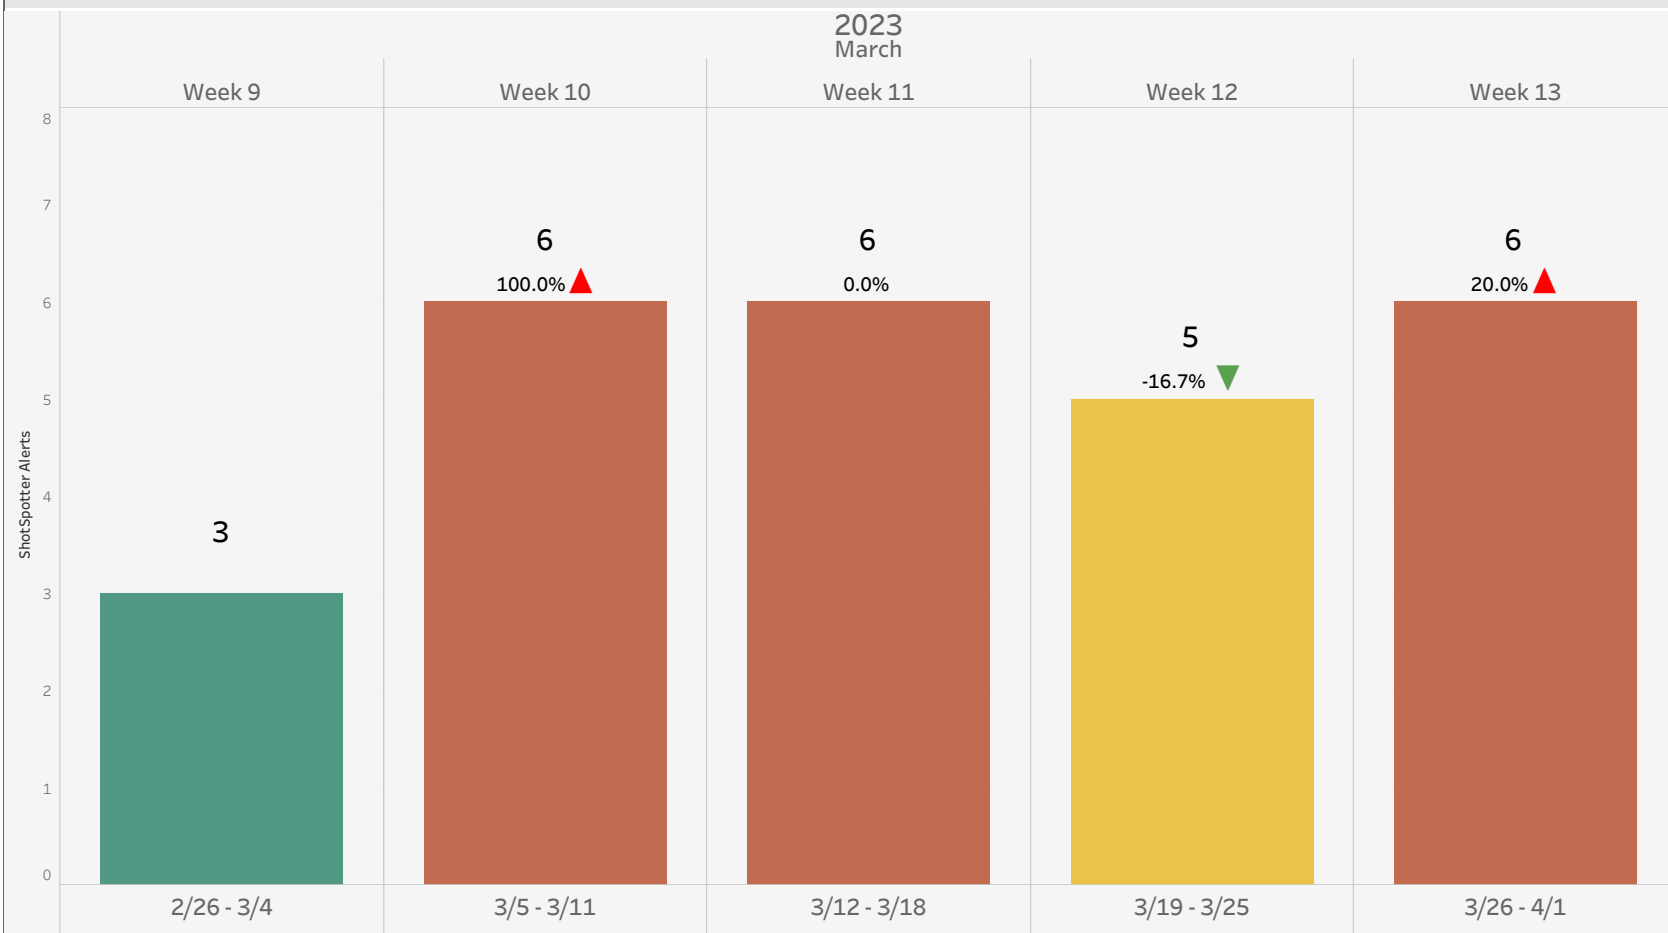

Monthly Gunfire Report

Holyoke PD

Date Range

3/1/2023 00:00:00 to 3/31/2023 23:59:59

This entire report excludes data for the following dates: January 1, July 4, and December 31.

ShotSpotter sends alerts to customers within 60 seconds of the incident occurring (90% or more of the time). If there is a break in shooting volley, the additional incidents will be sent for the same location or nearby. Therefore, the number of alerts may be affected by these additional incidents. ShotSpotter Proprietary and Confidential. Internal Use Only. This report contains proprietary, confidential, and copyrighted data and may not be used for any purposes other than those explicitly authorized by the ShotSpotter license agreement and may not be distributed outside the licensed customer's department without the express, written permission of ShotSpotter, Inc.

Peak Hours		Peak Days	
1 AM	6	Friday	7
10 PM	4	Saturday	5
5 PM	3	Sunday	5

5. Number of ShotSpotter Alerts Tagged as Full Auto (If none expect blank):

--

6. Top Block and Street with Gunfire:

Block and Street	ShotSpotter Alerts	Rounds Fired
100 Pine St	2	5

Chart - Week vs Previous Week

Select Date Range
3/1/2023 00:00:00 to 3/31/..

Coverage Zone(s)
All

Select District(s)
All

Select Beat(s)
All

ShotSpotter Proprietary and Confidential. Internal Use Only. This report contains proprietary, confidential, and copyrighted data and may not be used for any purposes other than those explicitly authorized by the ShotSpotter license agreement and may not be distributed outside the licensed customer's department without the express, written permission of ShotSpotter, Inc.

Peak -Hours/Days												
	0	1	2	4	5	13	17	19	20	22	23	Total
Sun	1				1	1	1		1			5
Mon		1		1						2		4
Tue	1	1										2
Wed							2	1				3
Fri		3						1		2	1	7
Sat	1	1	2	1								5
Total	3	6	2	2	1	1	3	2	1	4	1	26