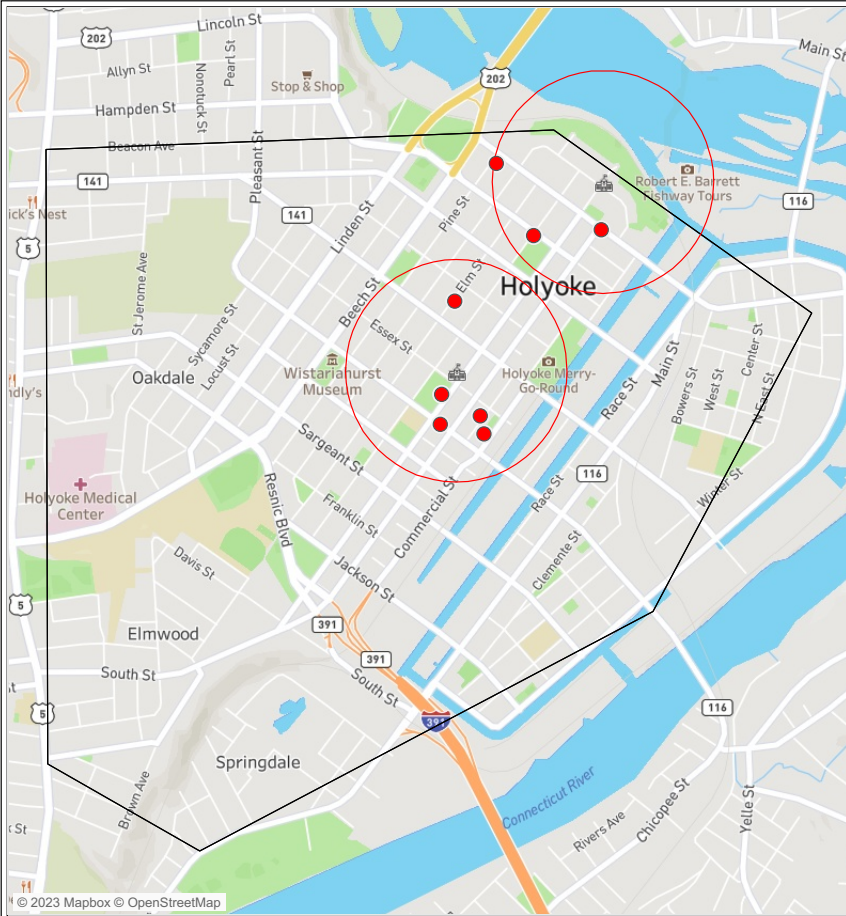

Map - ShotSpotter Alerts 1/4 of a Mile Around Private Schools

School Name	ShotSpotter Alerts	Rounds Fired
SPRINGDALE EDUCATION CENTER	5	11
MATER DOLOROSA ELEMENTARY SCHOOL	3	6
Total	8	17

Select Date Range
3/1/2023 12:00:00 AM t..

Select State(s)
All

Select City(s)
All

School Name
All

Coverage Zone(s)
HolyokeMA

Schools data obtained from the US Department of Education. Only displaying private schools. Current month is excluded.