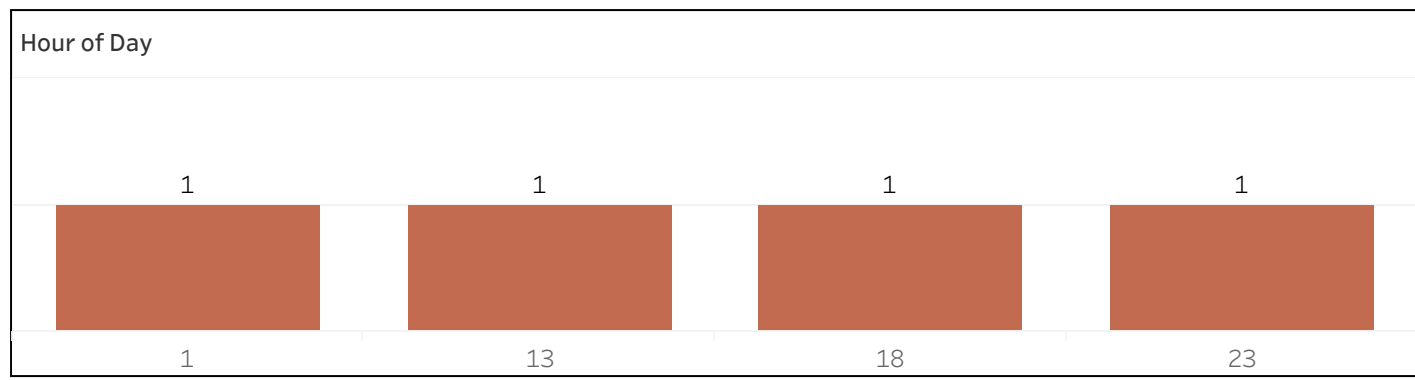

School Name	ShotSpotter Alerts	Rounds Fired
SPRINGDALE EDUCATION CENTER	2	11
MATER DOLOROSA ELEMENTARY SCHOOL	2	3
Total	4	14

Select Date Range
4/1/2023 12:00:00 AM t..

Select State(s)
Massachusetts

Select City(s)
All

School Name
All

Coverage Zone(s)
HolyokeMA

Schools data obtained from the US Department of Education. Only displaying private schools. Current month is excluded.