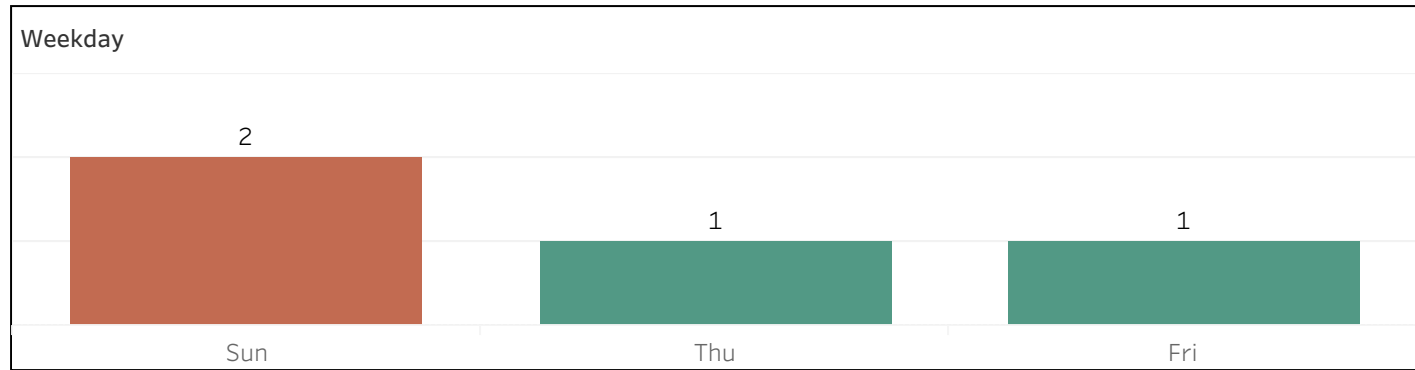

School Name	ShotSpotter Alerts	Rounds Fired
SPRINGDALE EDUCATION CENTER	2	11
MATER DOLOROSA ELEMENTARY SCHOOL	2	3
Total	4	14

Select Date Range
4/1/2023 12:00:00 AM t..

Select State(s)
Massachusetts

Select City(s)
All

School Name
All

Coverage Zone(s)
HolyokeMA

Schools data obtained from the US Department of Education. Only displaying private schools. Current month is excluded.