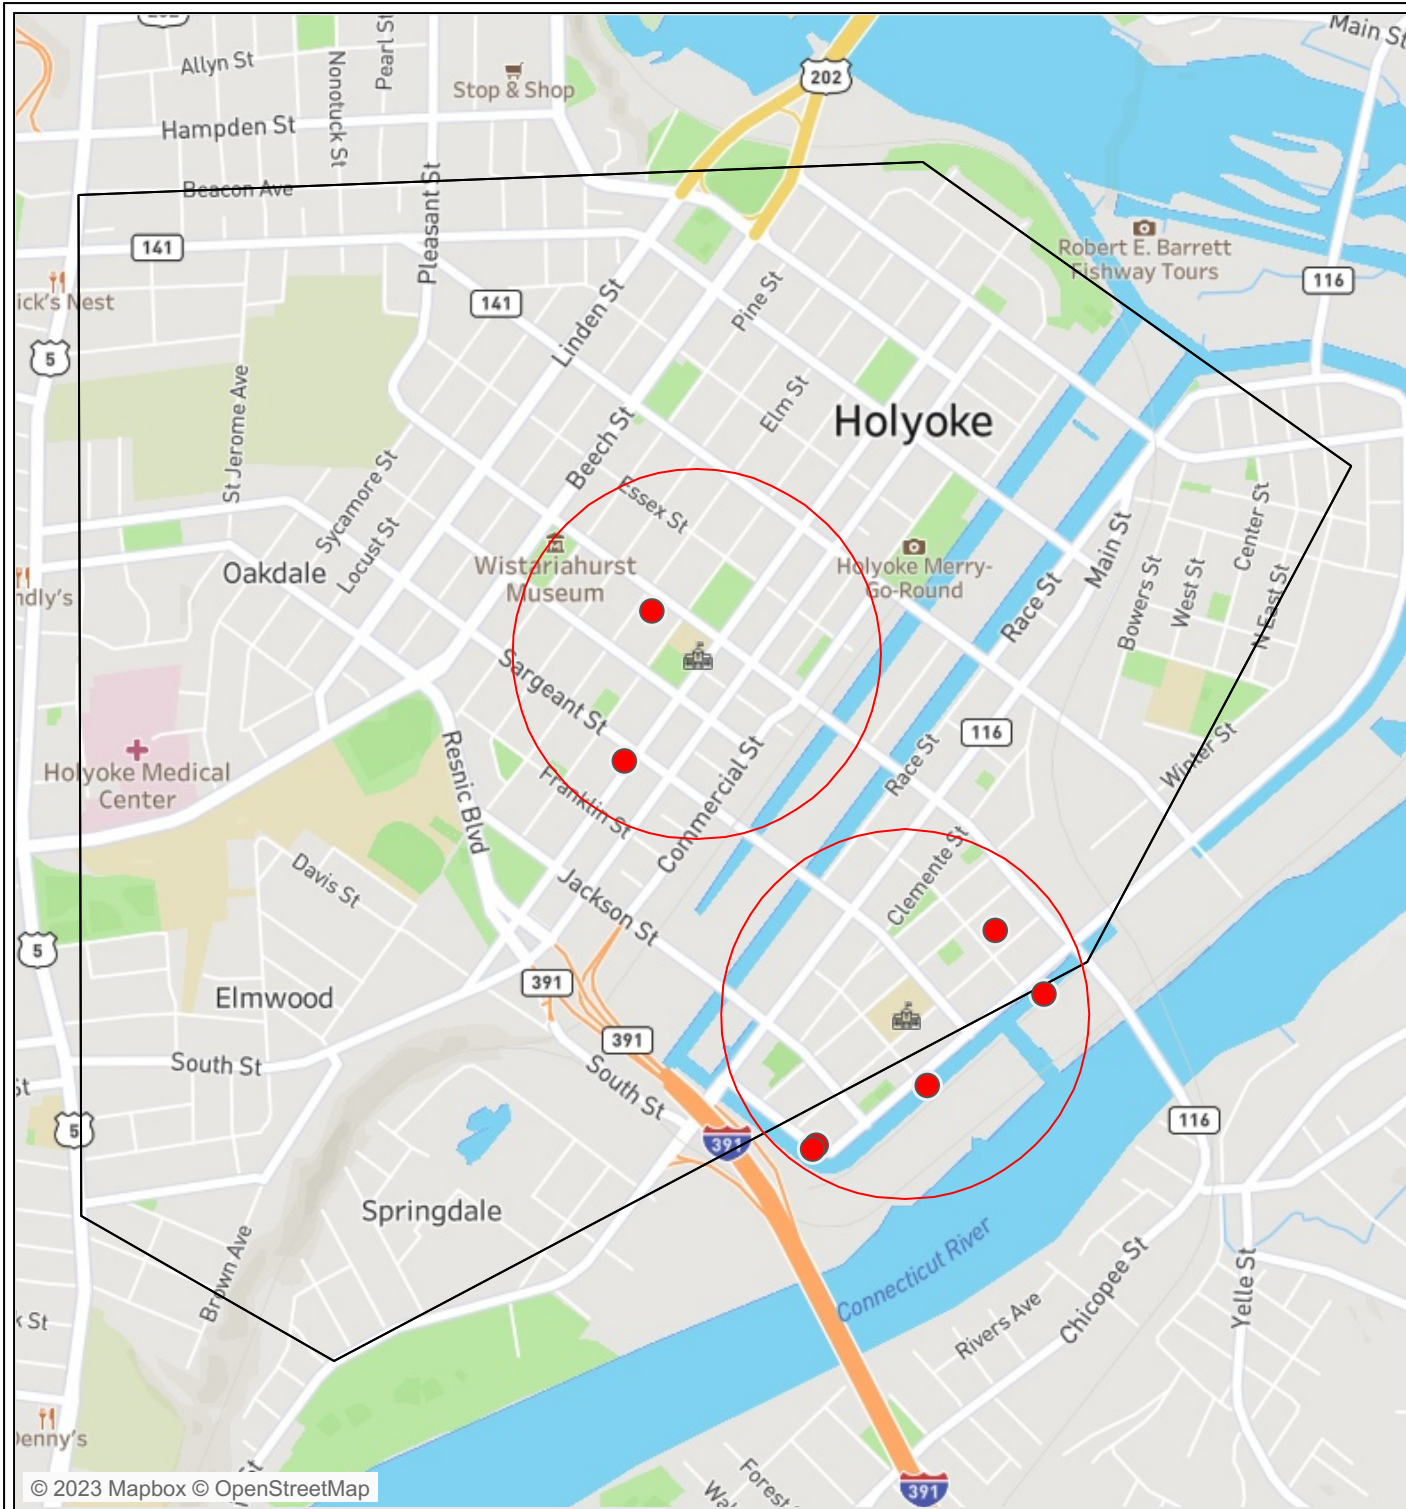

Select City or Cities
All

Status
published

Status
 published

Chart - Historical

2023

Local Date and Time
1/1/2021 00:00:00 to ..

Coverage Zone(s)
All

Select District(s)
All

Select Beat(s)
All

Map - ShotSpotter Alerts 1/4 of a Mile Around Public Schools

School Name	ShotSpotter Alerts	Rounds Fired
MORGAN FULL SERVICE COMMUNITY SCHOOL	5	17
H.B. LAWRENCE SCHOOL	2	9
Total	7	26

Select Date Range
4/1/2023 12:00:00 AM t..