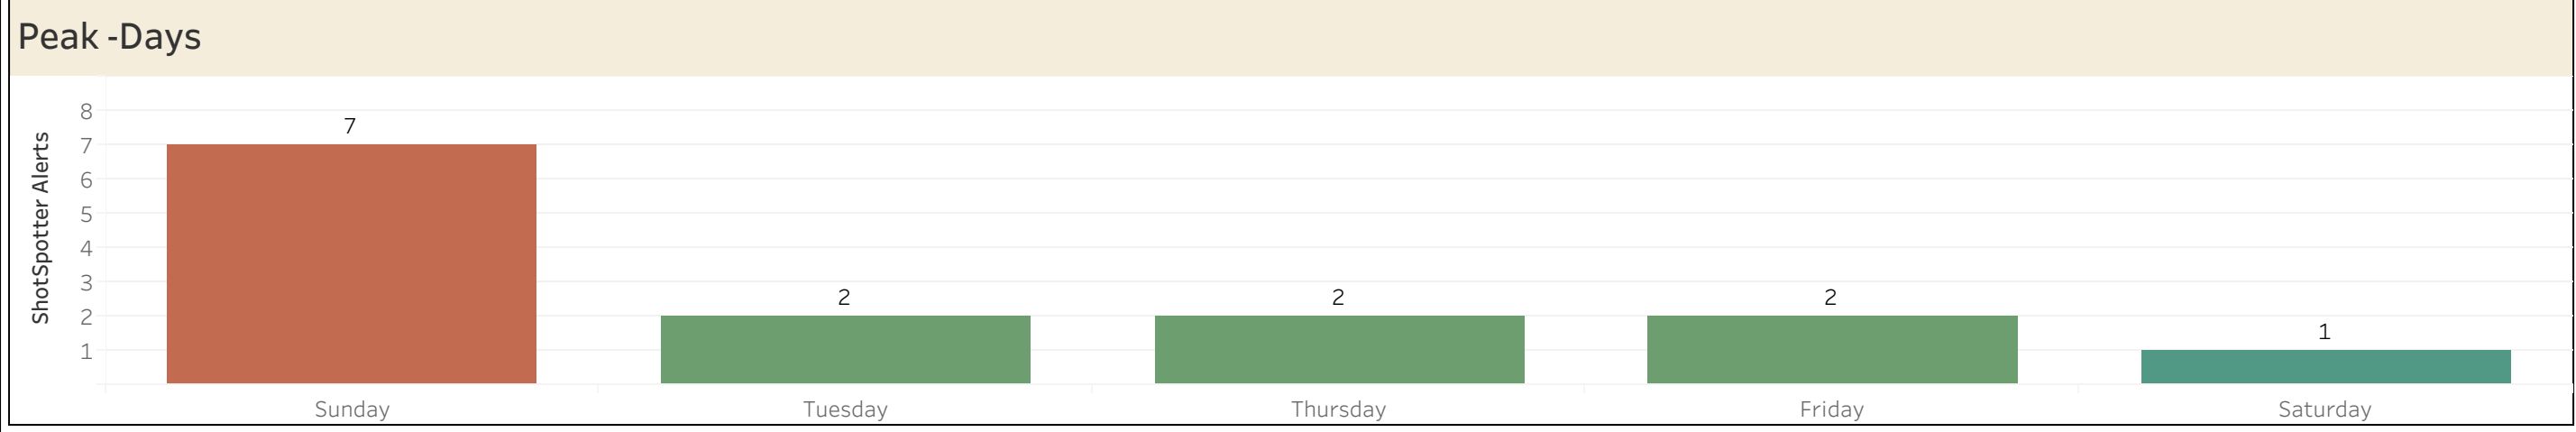

Peak -Hours/Days

	1	3	11	13	18	19	20	22	23	Total
Sun	2		1	1			2		1	7
Tue							1	1		2
Thu						1			1	2
Fri		1			1					2
Sat								1		1
Total	2	1	1	1	1	1	3	2	2	14

Select Date Range
4/1/2023 00:00:00 to 4/3..

Coverage Zone(s)
All

Select District(s)
No District

Select Beat(s)
No Beat

Status
published