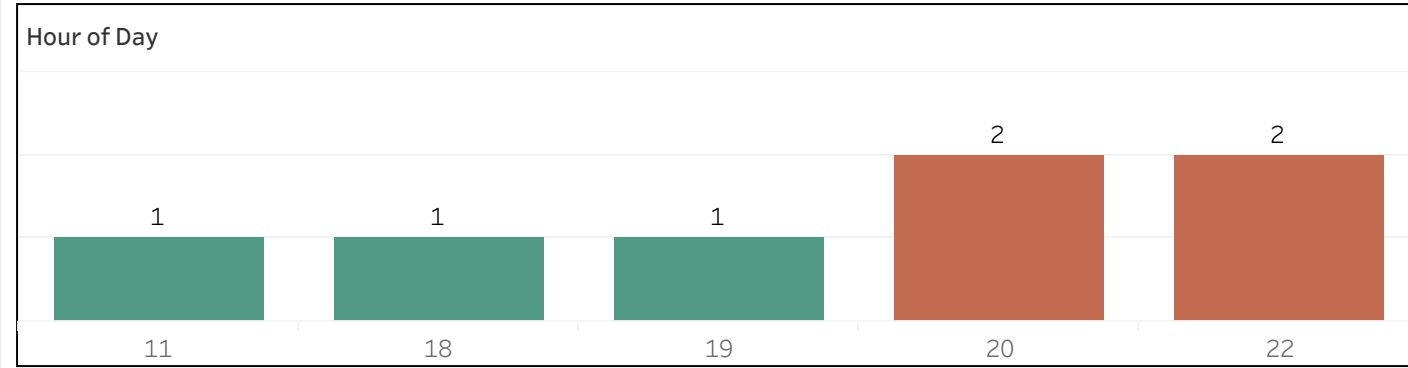

School Name	ShotSpotter Alerts	Rounds Fired
MORGAN FULL SERVICE COMMUNITY SCHOOL	5	17
H.B. LAWRENCE SCHOOL	2	9
Total	7	26

Select Date Range
4/1/2023 12:00:00 AM t..

Select State(s)
Massachusetts

Select City(s)
All

School Name
All

Coverage Zone(s)
HolyokeMA

Schools data obtained from the US Department of Education. Only displaying public schools. Current month is excluded.