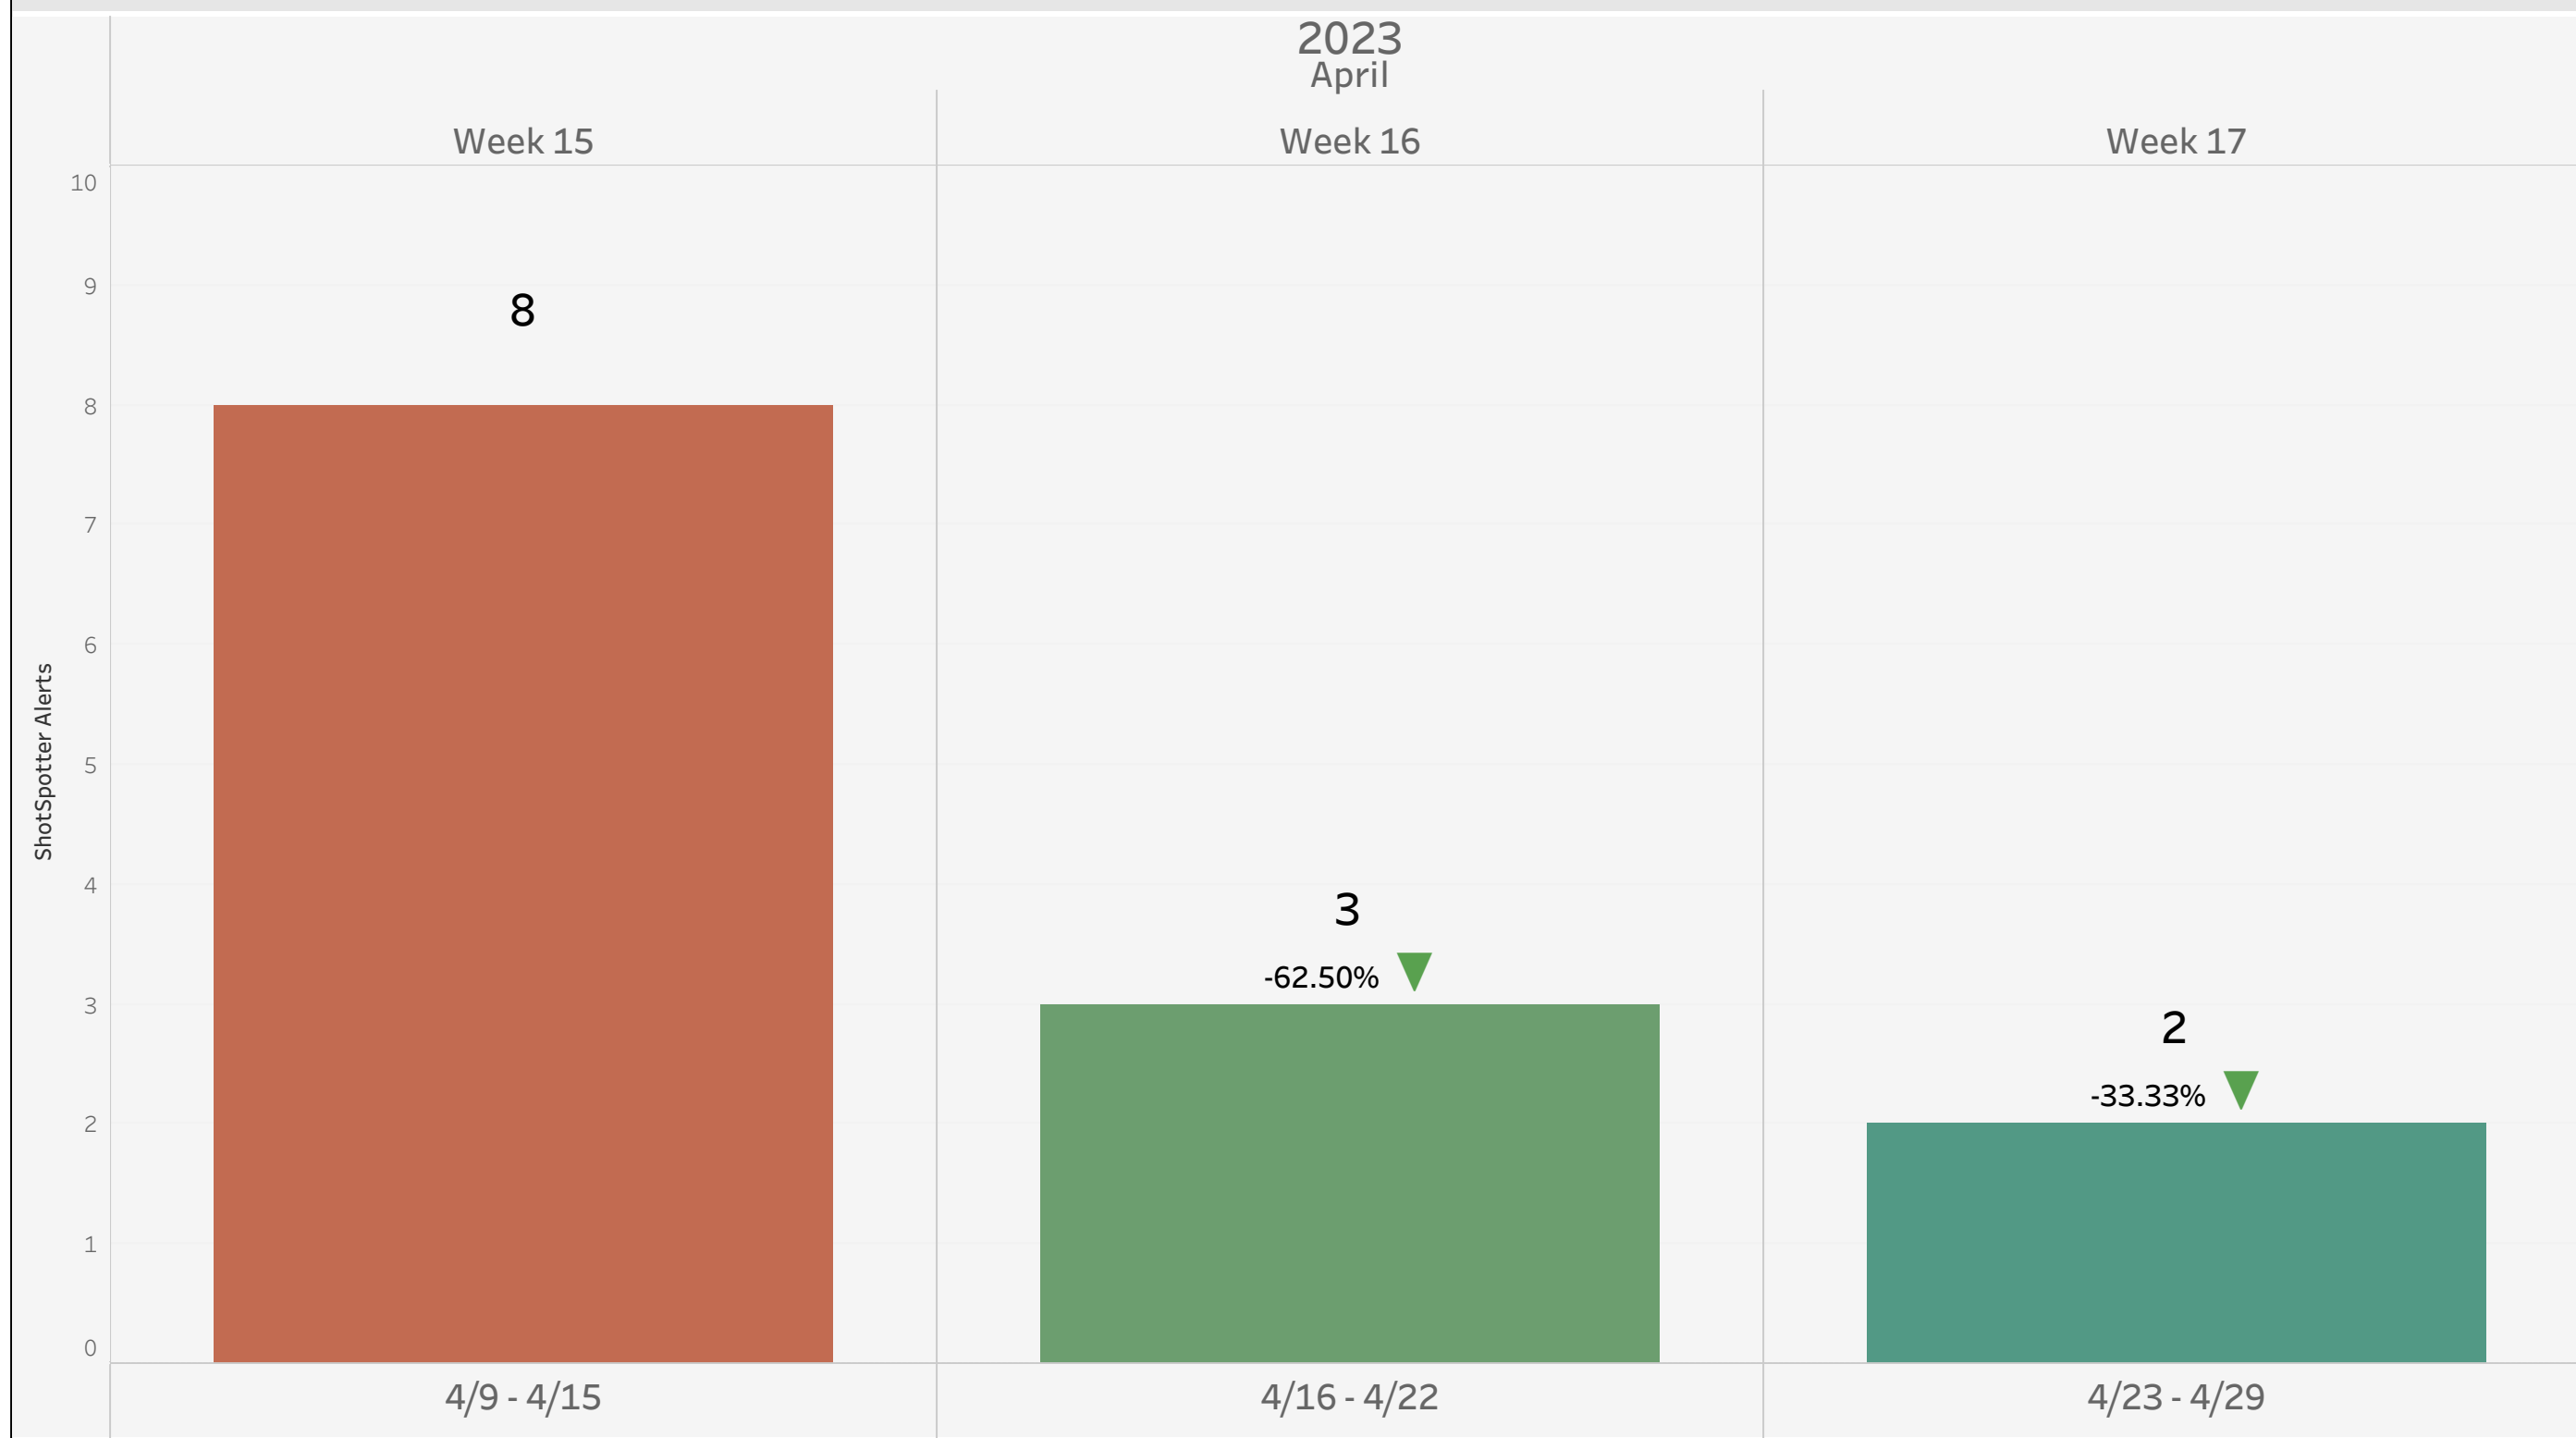

Monthly Gunfire Report

Holyoke PD

Date Range

4/1/2023 00:00:00 to 4/30/2023 23:59:59

This entire report excludes data for the following dates: January 1, July 4, and December 31.

SoundThinking sends alerts thru the ShotSpotter program. This is published to customers within 60 seconds of the incident occurring (90% or more of the time). If there is a break in shooting volley, the additional incidents will be sent for the same location or nearby. Therefore, the number of alerts may be affected by these additional incidents. SoundThinking Proprietary and Confidential. Internal Use Only. This report contains proprietary, confidential, and copyrighted data and may not be used for any purposes other than those explicitly authorized by the SoundThinking license agreement and may not be distributed outside the licensed customer's department without the express, written permission of SoundThinking.

Chart - Year-Over-Year

Select Date Range
1/1/2021 00:00:00 to 12..

Coverage Zone(s)
HolyokeMA

Select District(s)
All

Select Beat(s)
All

2023

SoundThinking Proprietary and Confidential. Internal Use Only. This report contains proprietary, confidential, and copyrighted data and may not be used for any purposes other than those explicitly authorized by the SoundThinking license agreement and may not be distributed outside the licensed customer's department without the express, written permission of SoundThinking.

Chart - Week vs Previous Week

Select Date Range
4/1/2023 00:00:00 to 4/30/..

Coverage Zone(s)
All

Select District(s)
All

Select Beat(s)
All

Peak -Hours/Days

	1	3	11	13	18	19	20	22	23	Total
Sun	2		1	1			2		1	7
Tue							1	1		2
Thu						1			1	2
Fri		1			1					2
Sat								1		1
Total	2	1	1	1	1	1	3	2	2	14