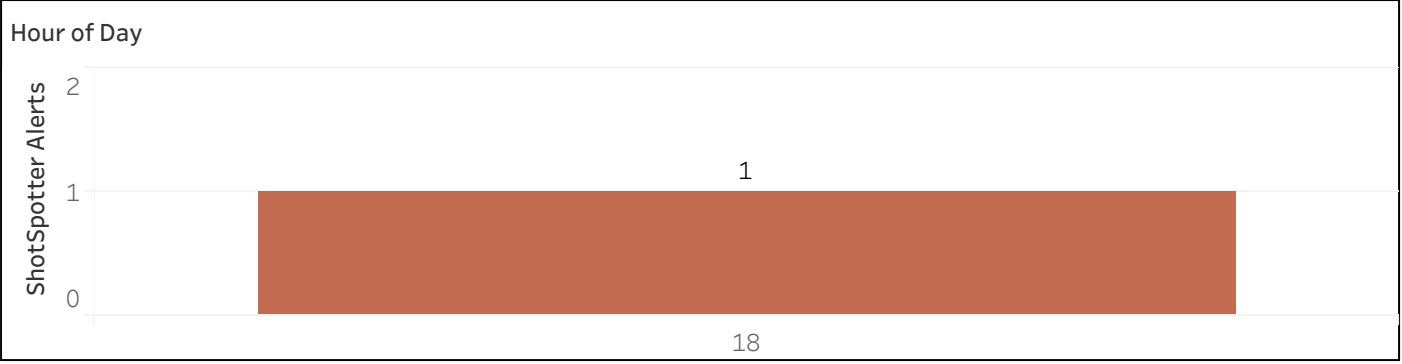

Schools data obtained from the US Department of Education. Only displaying public schools. Current month is excluded.