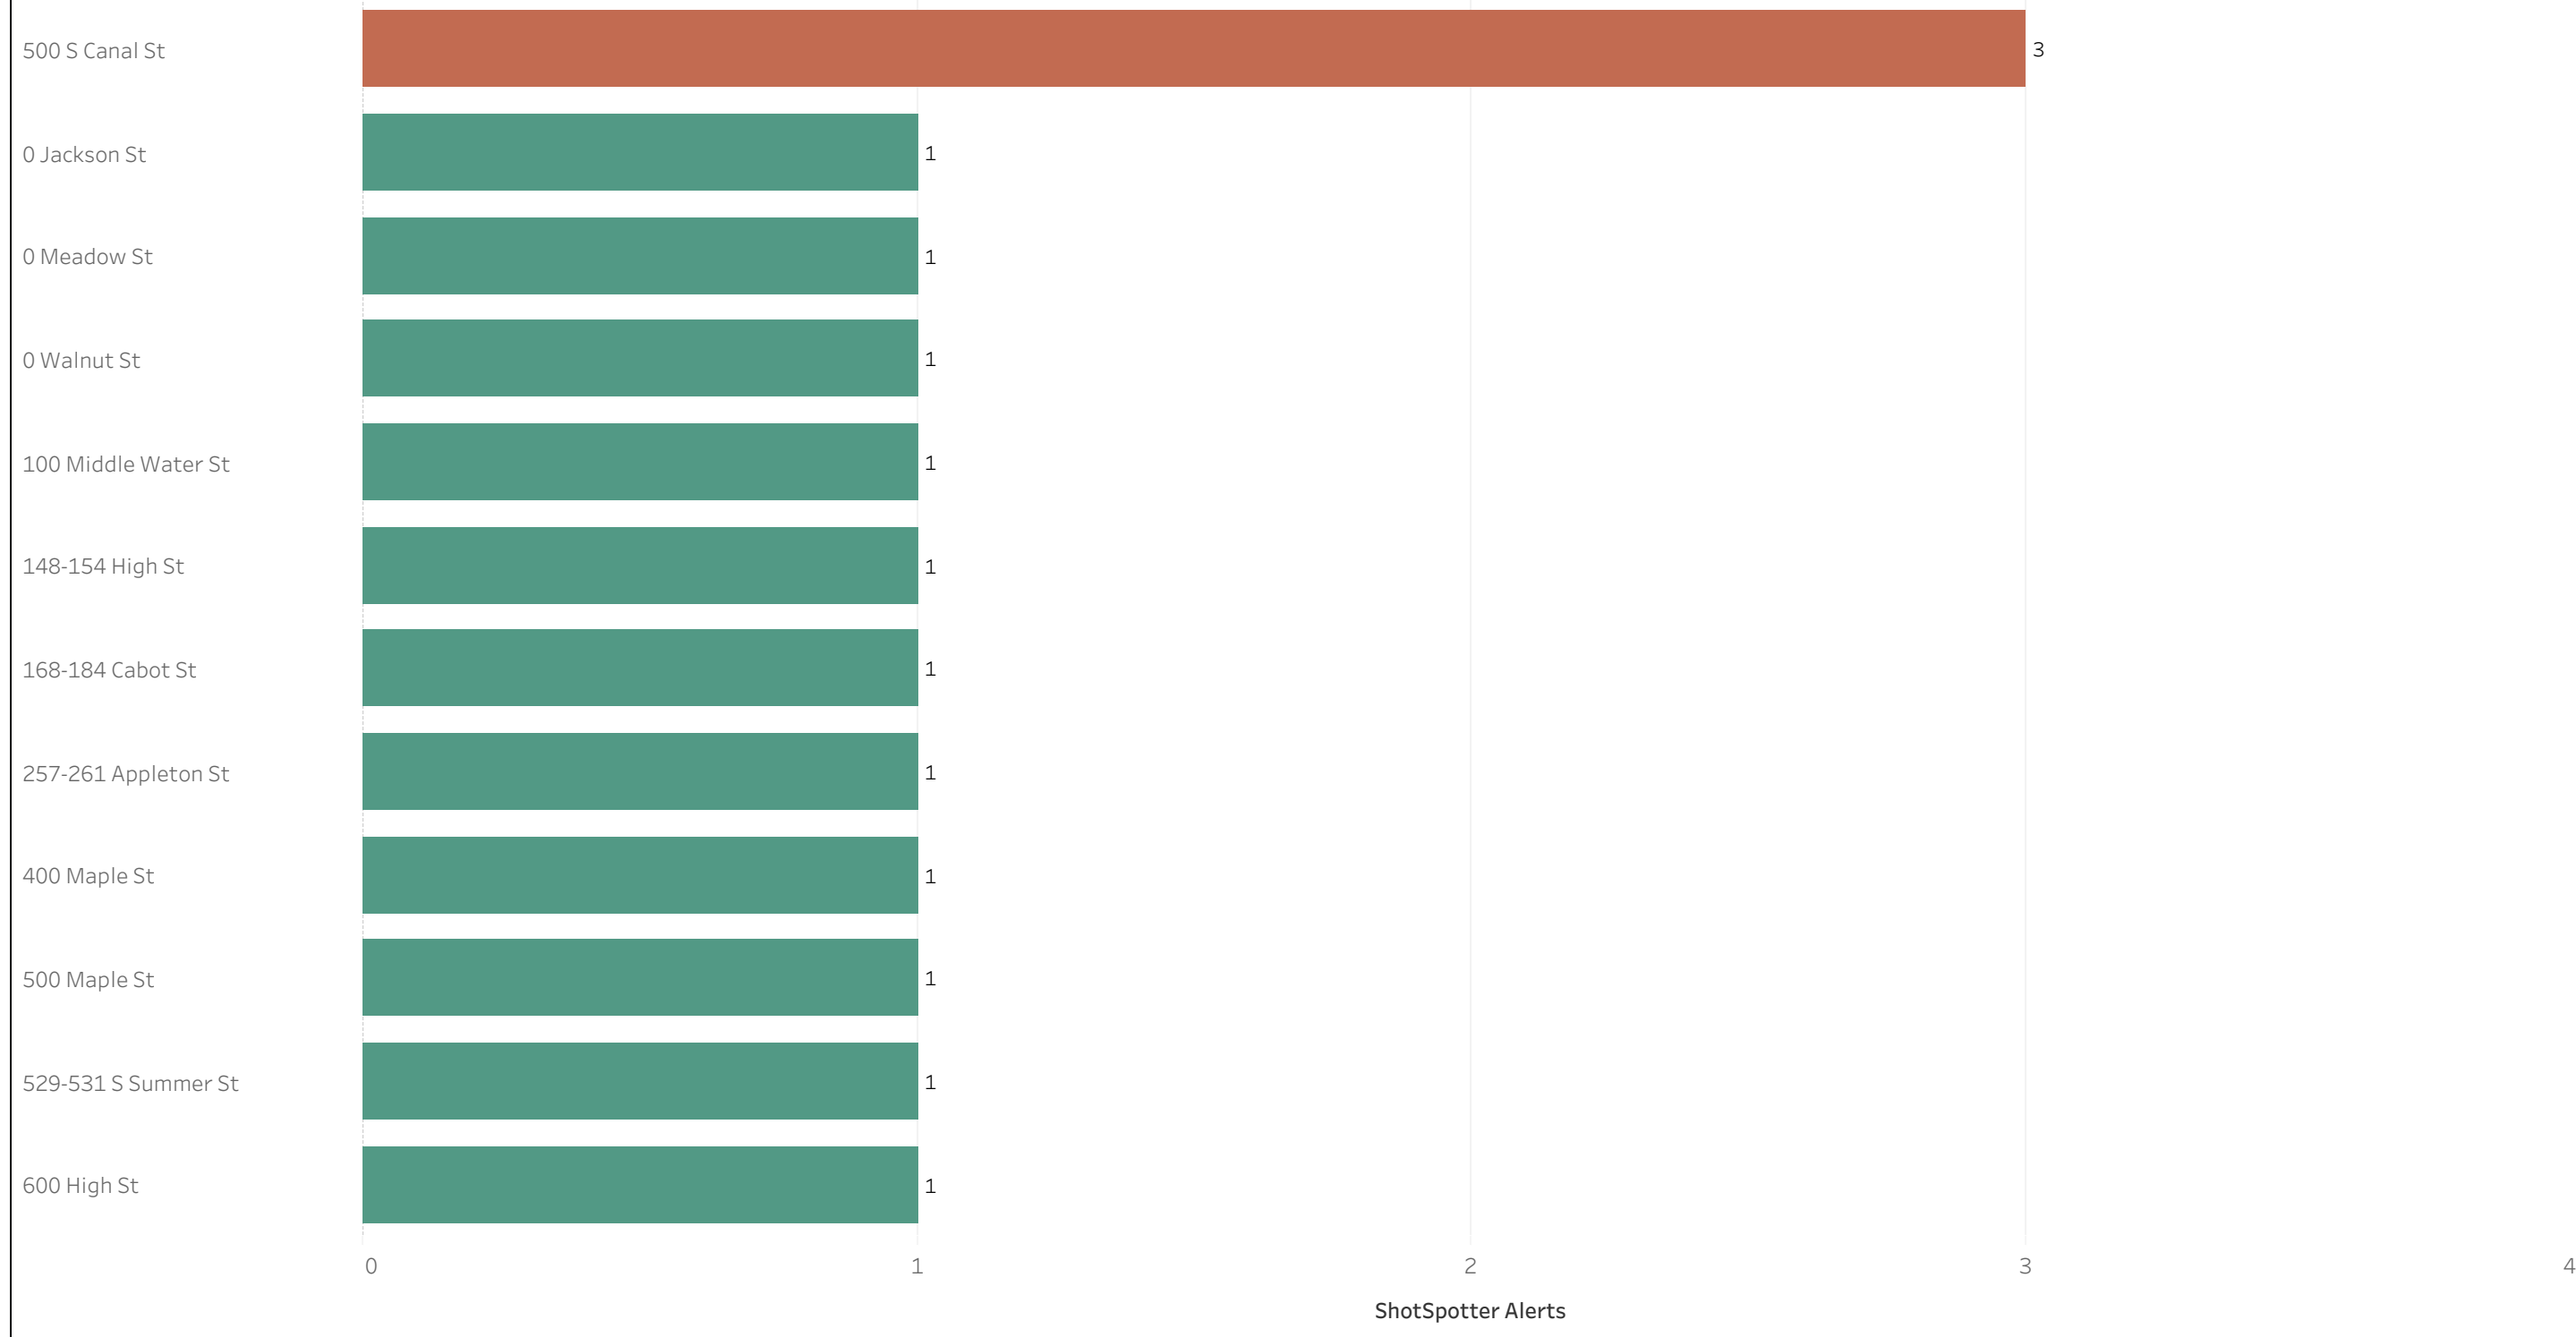

ShotSpotter Alerts by Address Block and Street

Block and Street

Select Date Range
4/1/2023 00:00:00 t..

City
All

Coverage Zones
All

Top 20 Only.

*Making cities safer and restoring law enforcement
as a trusted guardian of the community.*