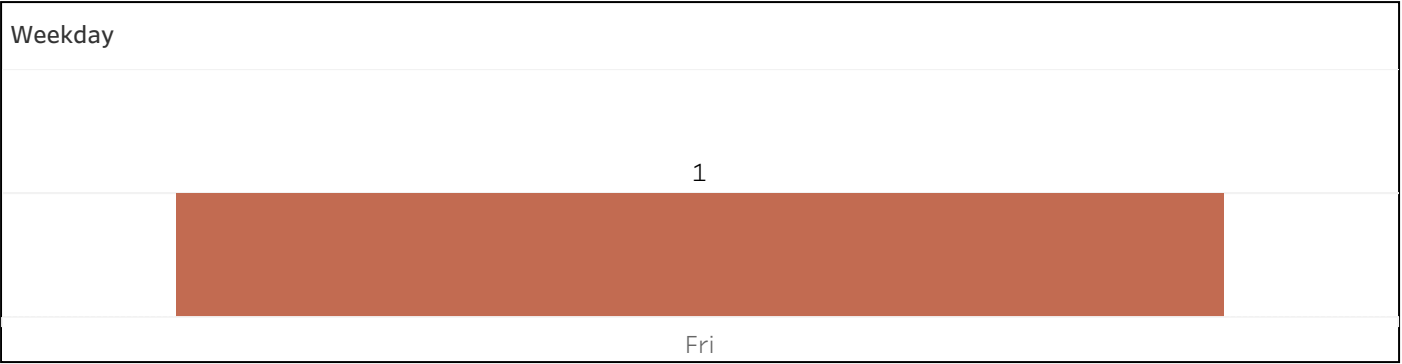

ShotSpotter Alerts by Address Block and Street

Block and Street

Select Date Range
4/1/2023 00:00:00 t..

City
All

Coverage Zones
All

Top 20 Only.

*Making cities safer and restoring law enforcement
as a trusted guardian of the community.*