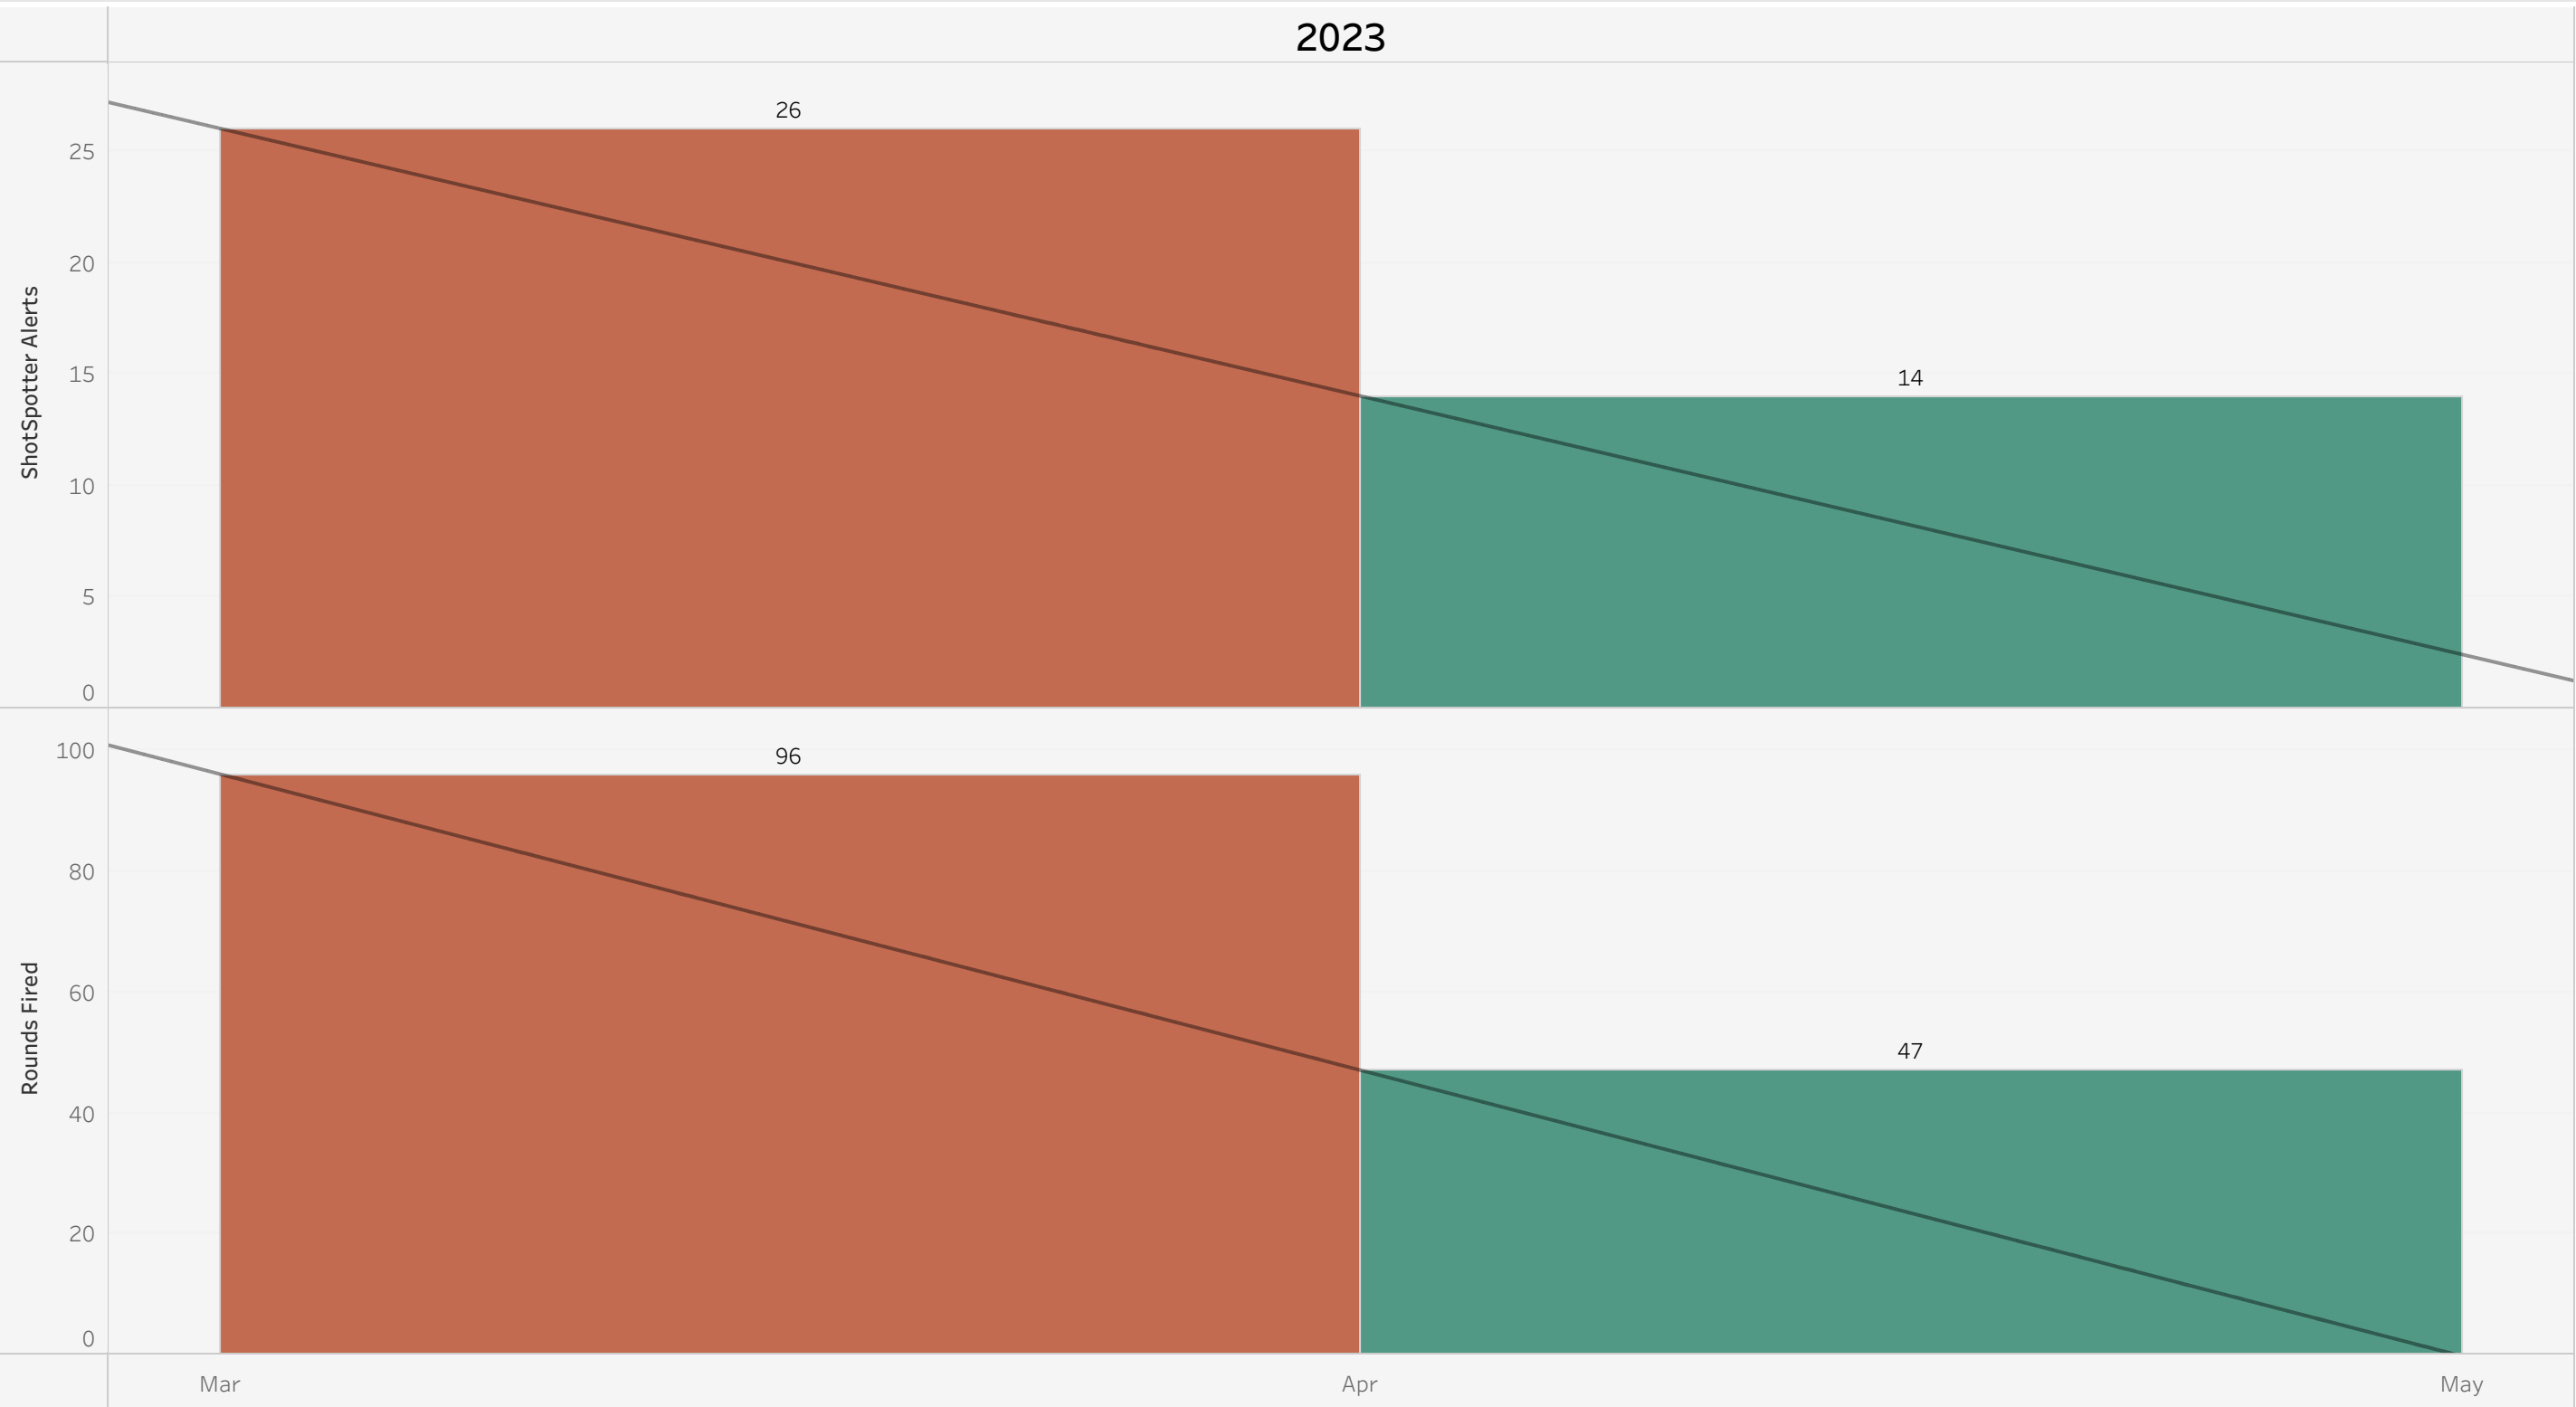

Select Date Range
4/1/2023 00:00:00 to 4/3..

Rounds Fired
All values

Select Month(s)
All

Select Weekday(s)
All

Taglist
All

Coverage Zone(s)
All

Select District(s)
Null

Select Beat(s)
All

Select City or Cities
All

Status
published

Status
 published

Chart - Historical

2023

Local Date and Time
1/1/2021 00:00:00 to ..

Coverage Zone(s)
All

Select District(s)
All