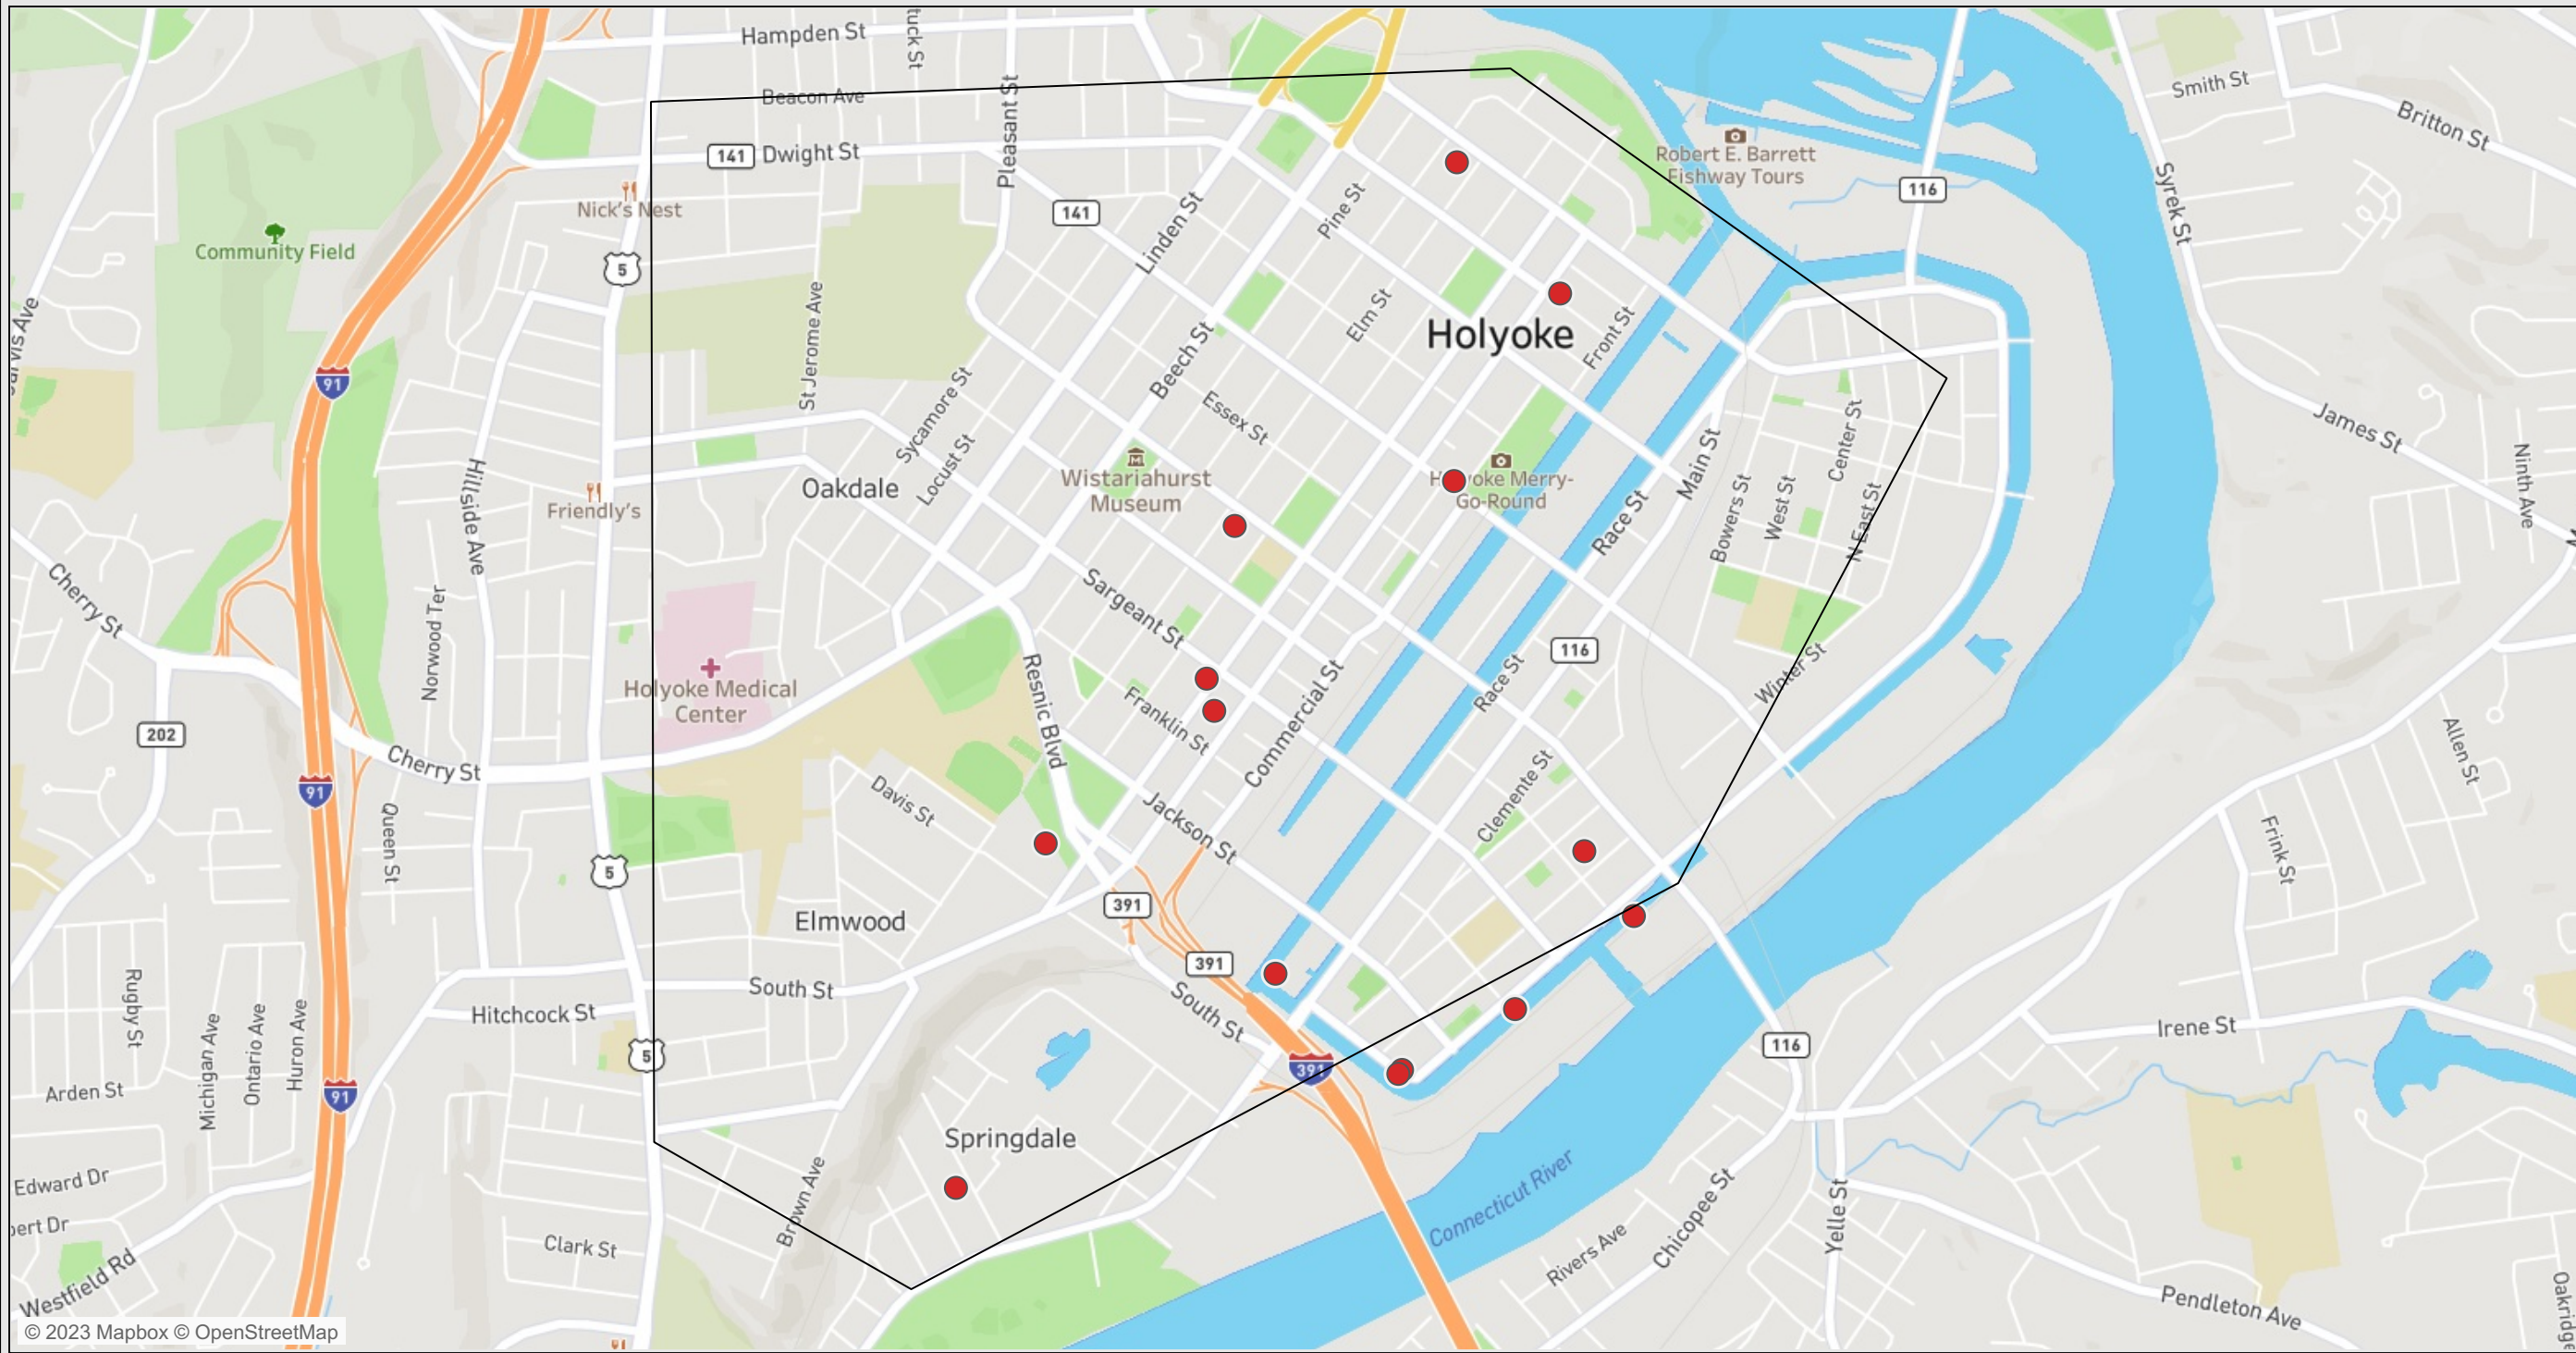

ShotSpotter Alerts	Rounds Fired	published
14	47	14

Select Date Range
4/1/2023 00:00:00 to 4/30/..

Rounds Fired
All values

Coverage Zone(s)
All

Select District(s)
All

Select Beat(s)
All

Select City or Cities
All

Select Month(s)
All

Select Weekday(s)
All

Taglist
All

Status
published

Status
published

SoundThinking Proprietary and Confidential. Internal Use Only. This report contains proprietary, confidential, and copyrighted data and may not be used for any purposes other than those explicitly authorized by the SoundThinking license agreement and may not be distributed outside the licensed customer's department without the express, written permission of SoundThinking.