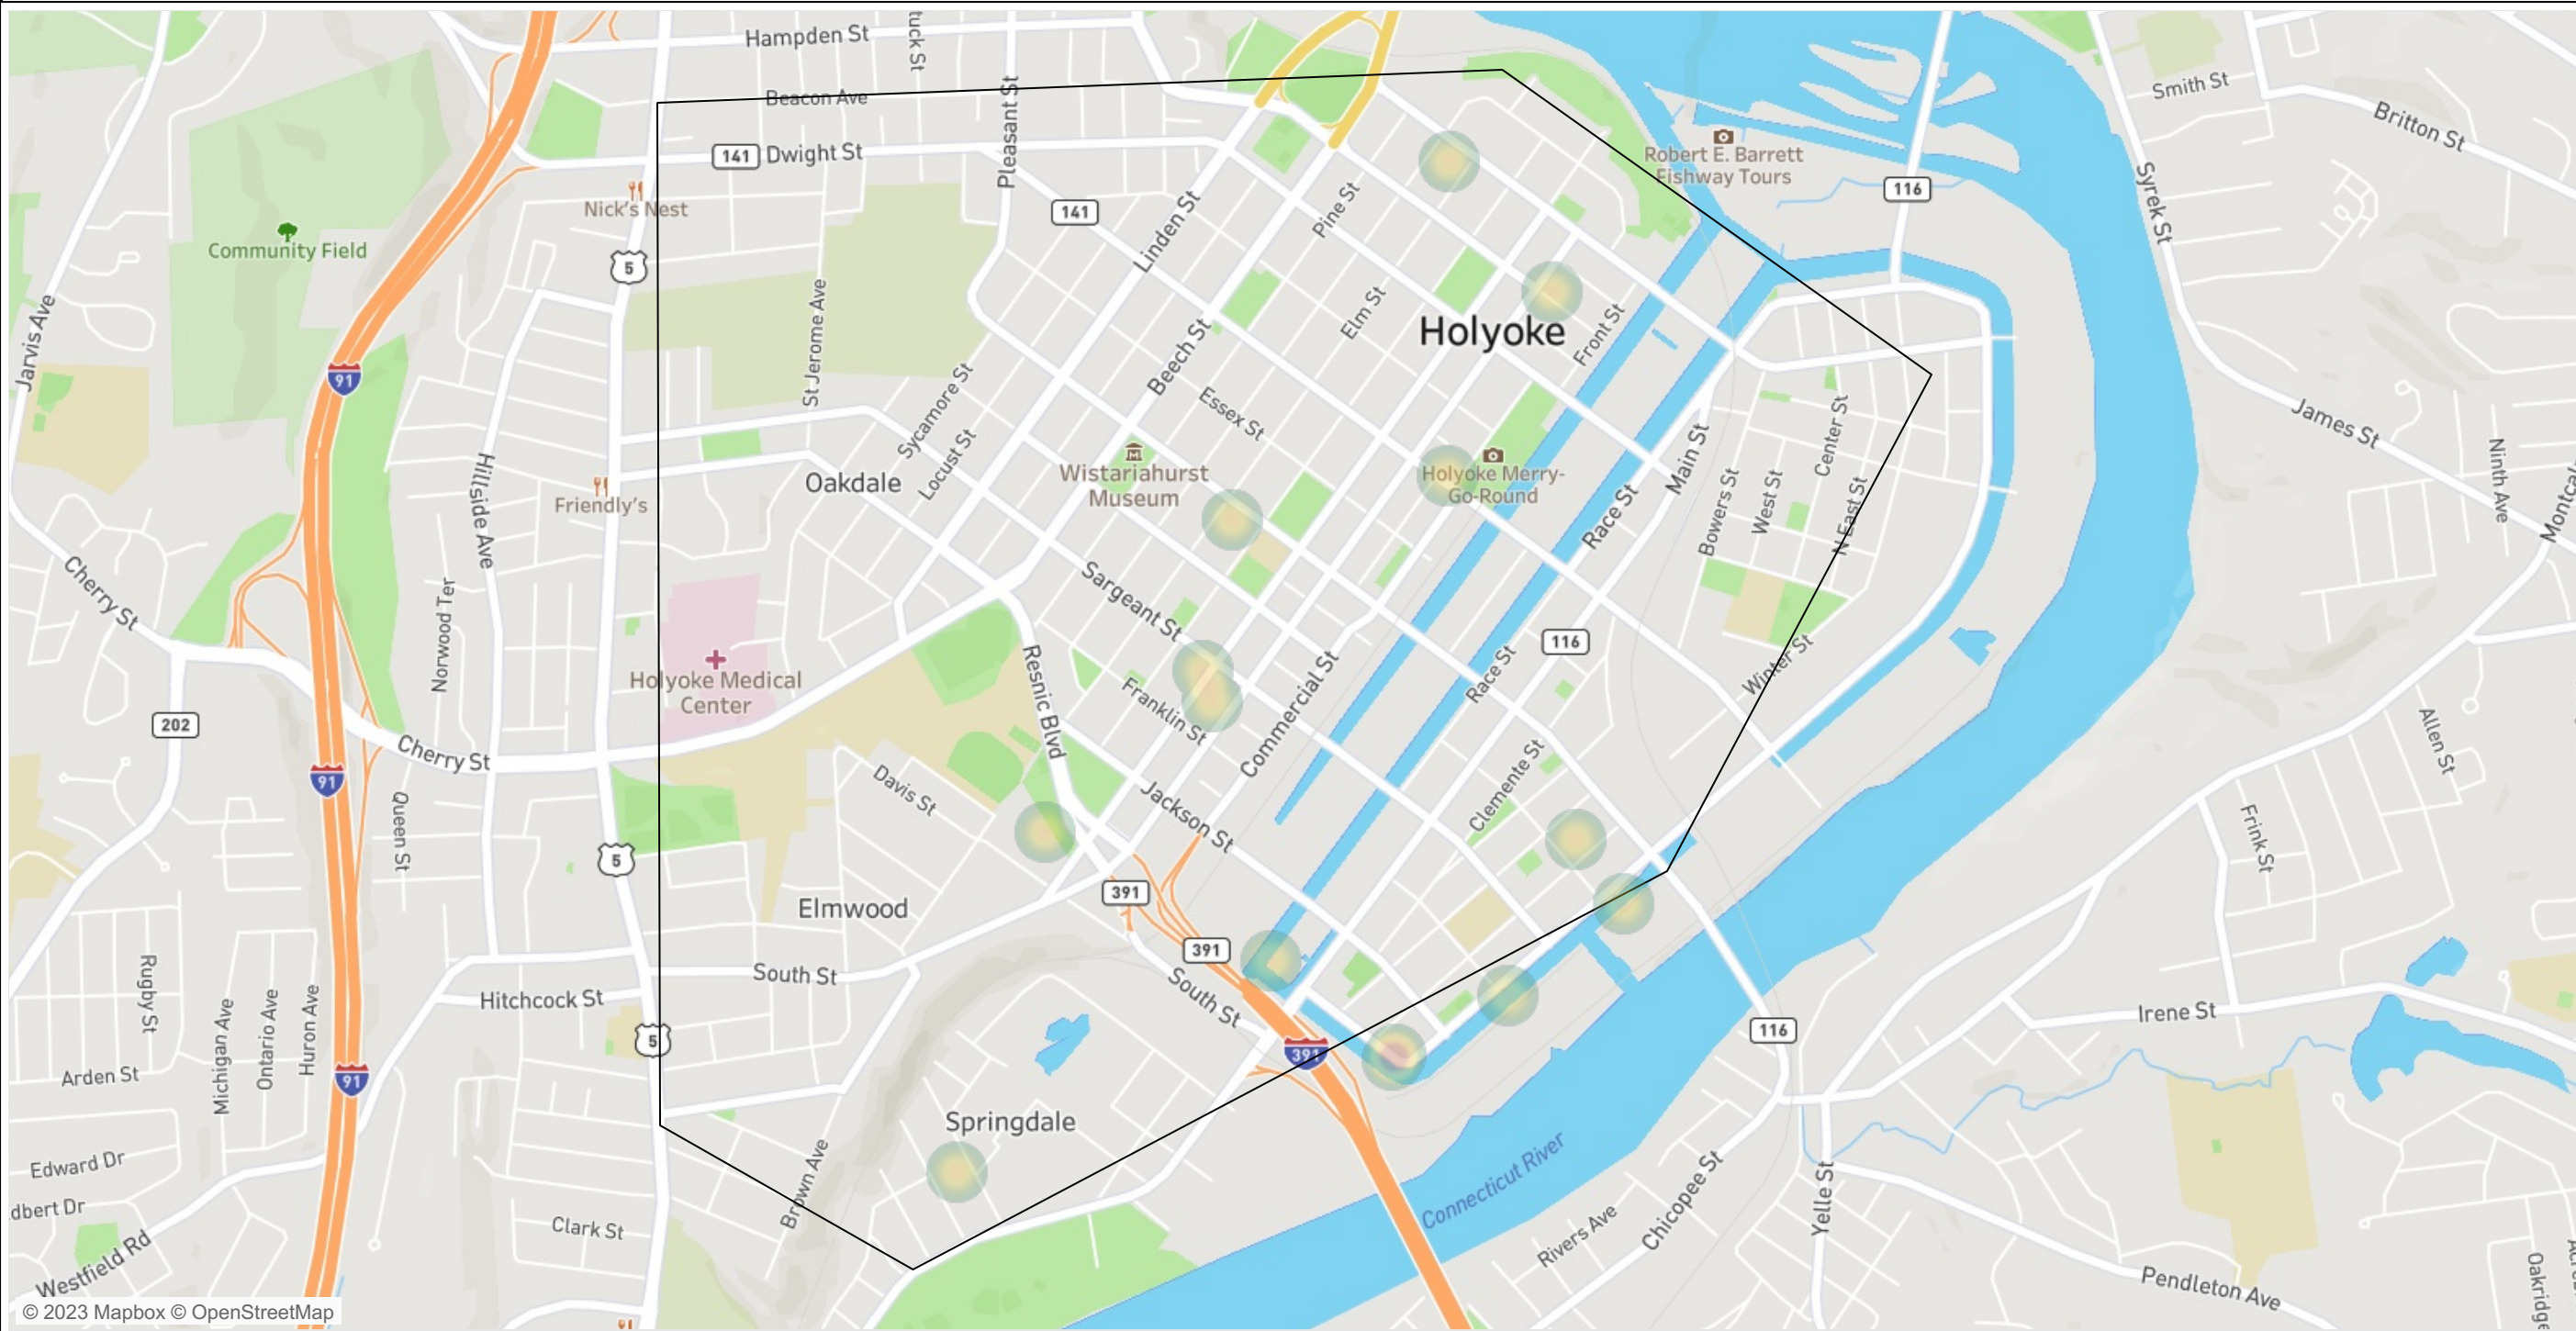

ShotSpotter Alerts	Rounds Fired	published
14	47	14

Select Date Range
4/1/2023 00:00:00 to 4/30..

Rounds Fired
All values

Coverage Zone(s)
All

Select District(s)
All

Select Beat(s)
All

Select Month(s)
All

Select Weekday(s)
All

Taglist
All

Status
published

© 2023 Mapbox © OpenStreetMap

SoundThinking Proprietary and Confidential. Internal Use Only. This report contains proprietary, confidential, and copyrighted data and may not be used for any purposes other than those explicitly authorized by the SoundThinking license agreement and may not be distributed outside the licensed customer's department without the express, written permission of SoundThinking.