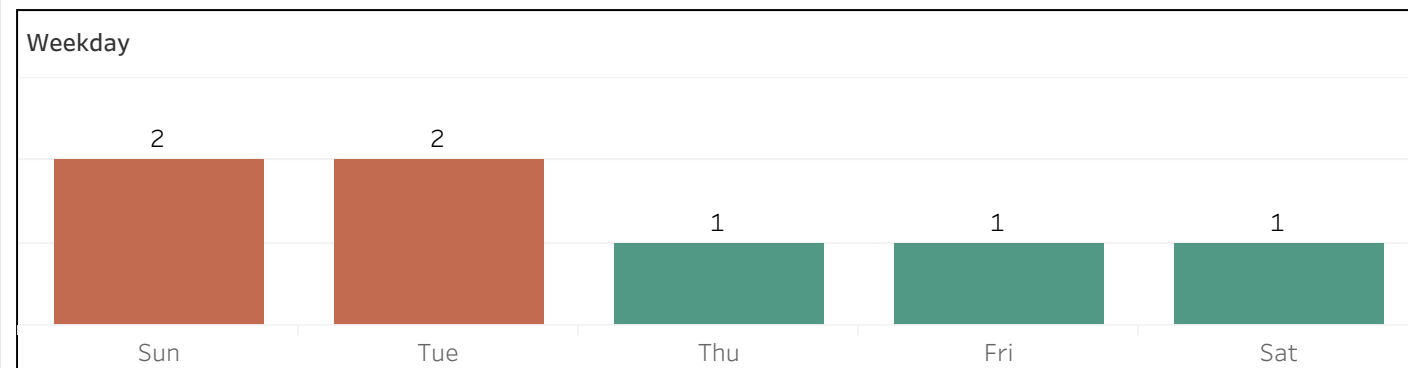

School Name	ShotSpotter Alerts	Rounds Fired
MORGAN FULL SERVICE COMMUNITY SCHOOL	5	17
H.B. LAWRENCE SCHOOL	2	9
Total	7	26

Select Date Range
4/1/2023 12:00:00 AM t..

Select State(s)
Massachusetts

Select City(s)
All

School Name
All

Coverage Zone(s)
HolyokeMA

Schools data obtained from the US Department of Education. Only displaying public schools. Current month is excluded.