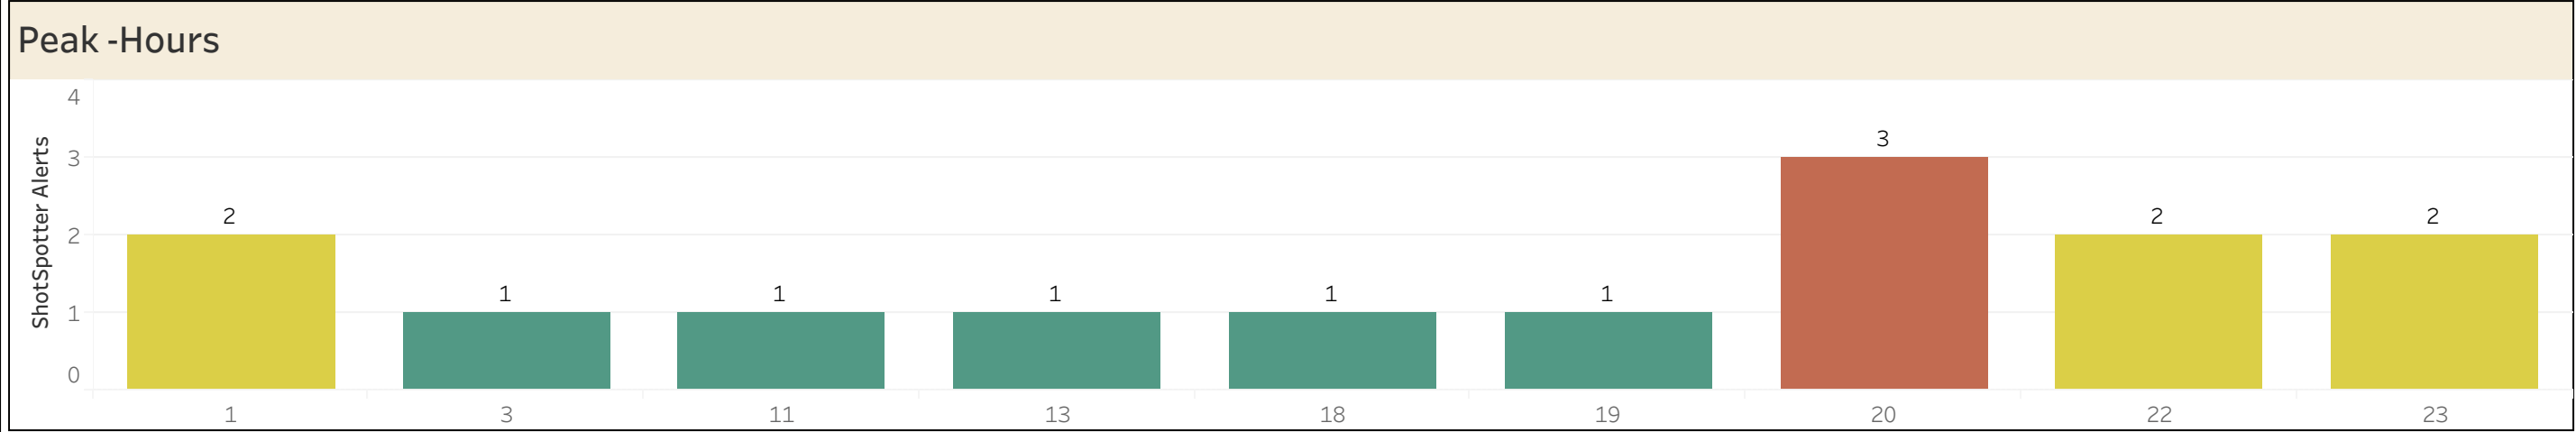

Peak -Hours/Days

	1	3	11	13	18	19	20	22	23	Total
Sun	2		1	1			2		1	7
Tue							1	1		2
Thu						1			1	2
Fri		1			1					2
Sat								1		1
Total	2	1	1	1	1	1	3	2	2	14

Select Date Range
4/1/2023 00:00:00 to 4/3..

Coverage Zone(s)
All

Select District(s)
No District

Select Beat(s)
No Beat

Status
published