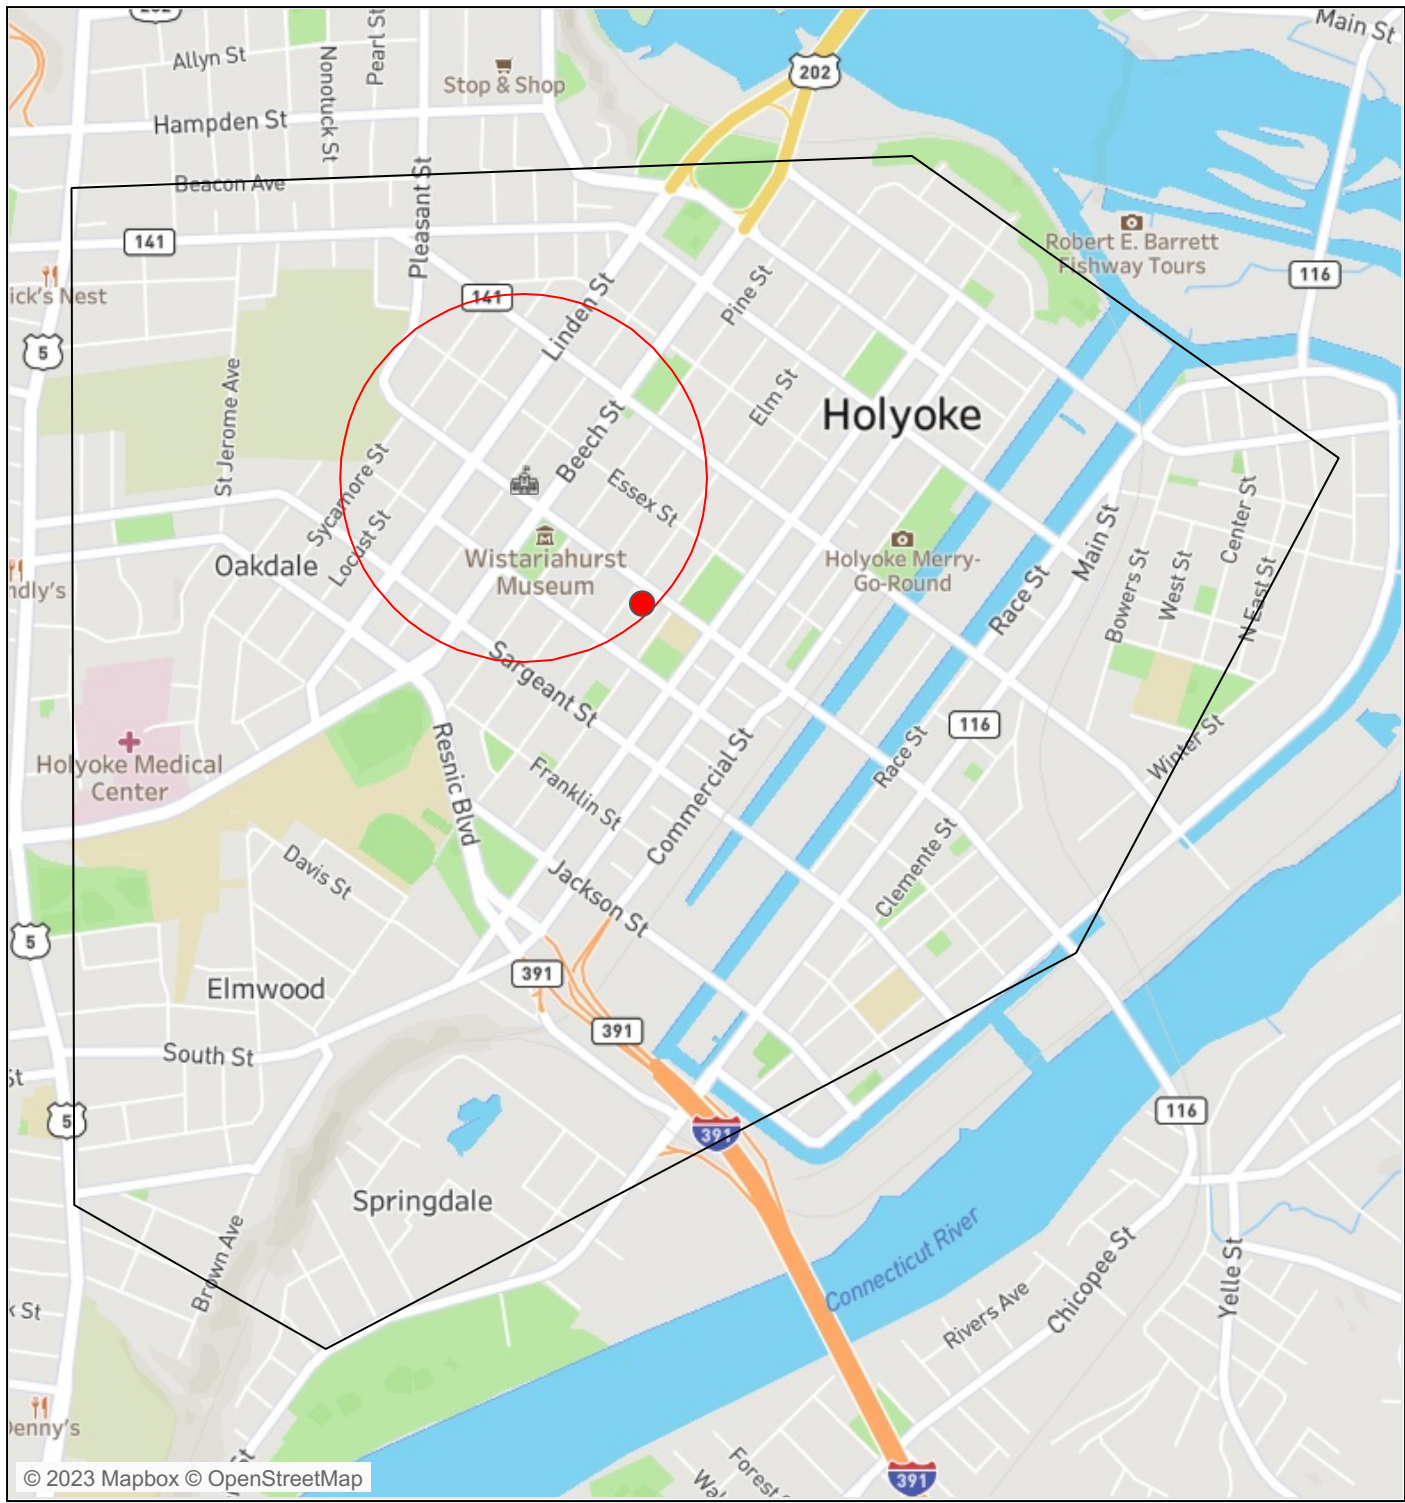

Map - ShotSpotter Alerts 1/4 of a Mile Around Colleges and Universities

School Name	ShotSpotter Alerts	Rounds Fired
BARD COLLEGE - HOLYOKE MICROCOLLEGE	1	8
Total	1	8

Select Date Range
4/1/2023 12:00:00 AM to ..