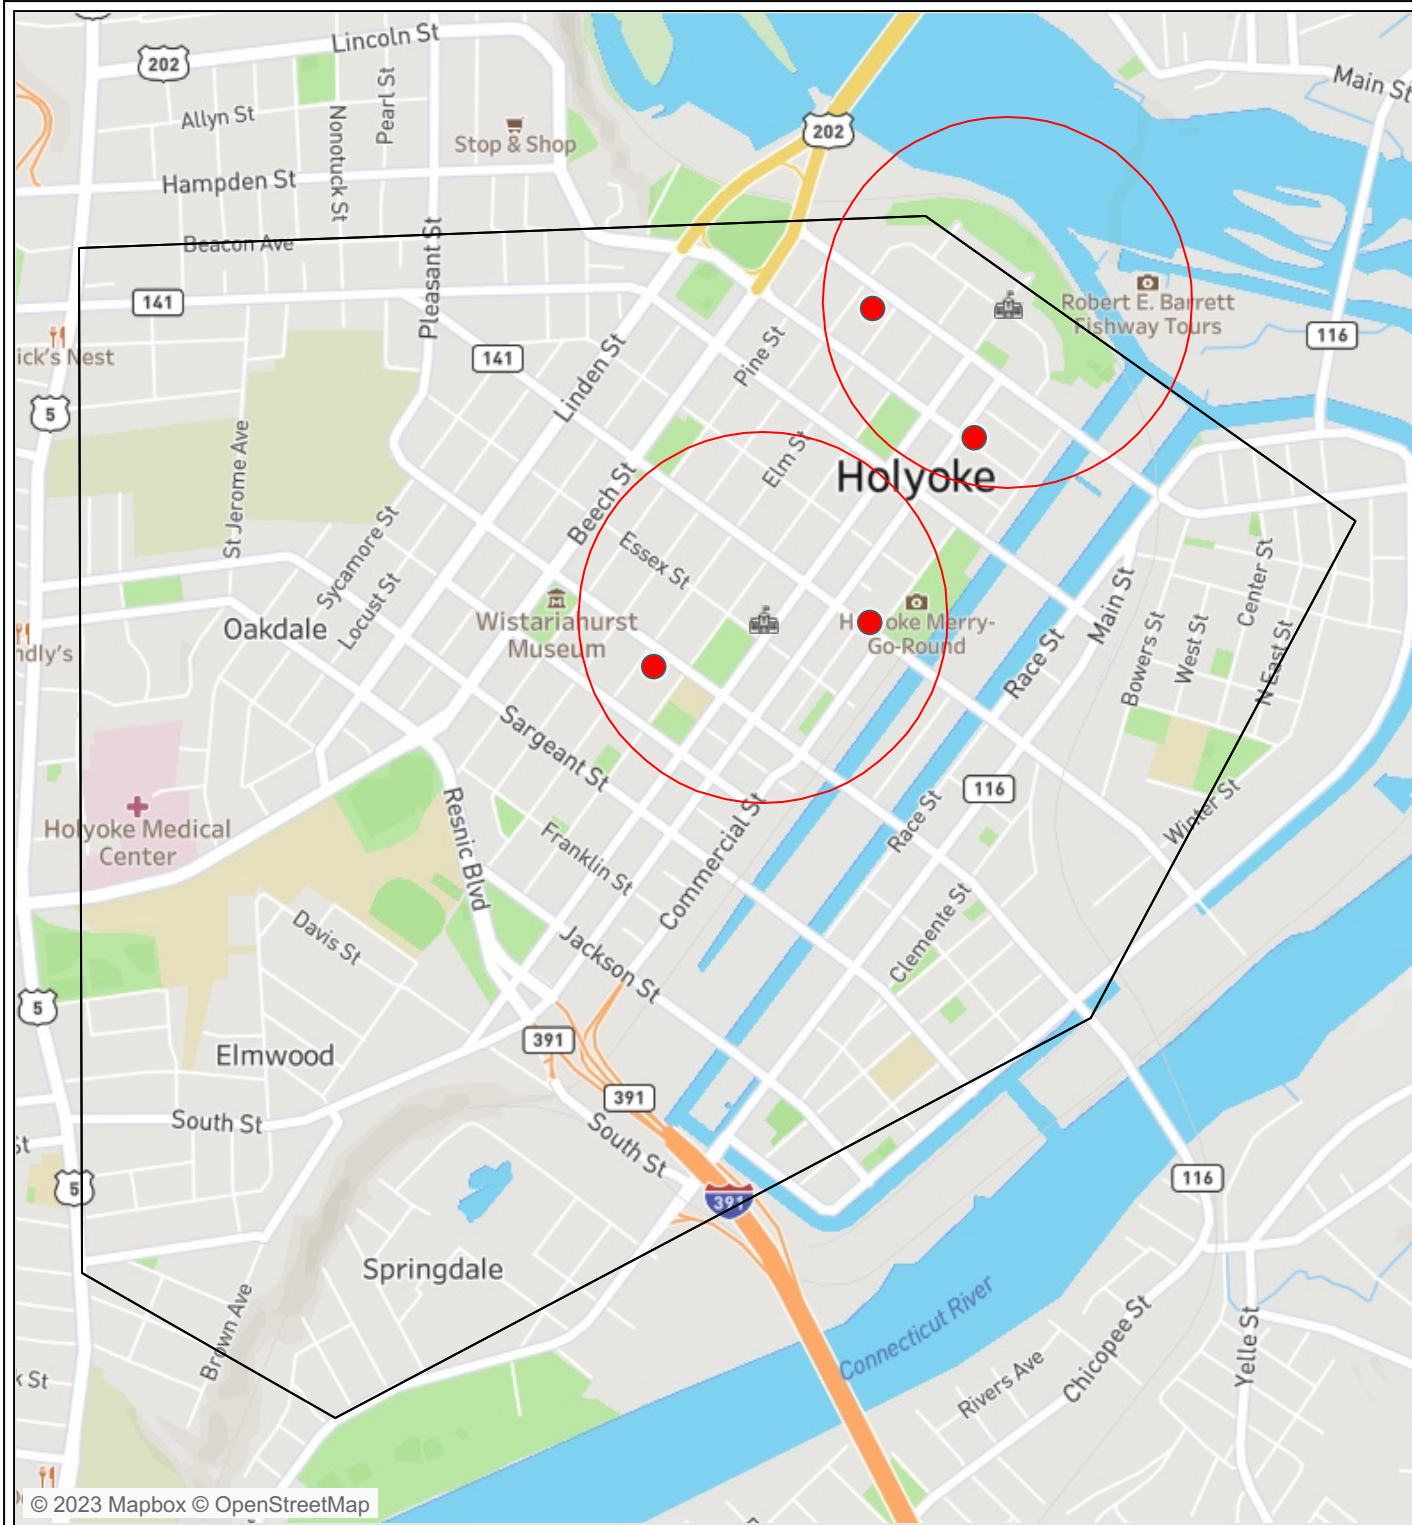

Select Beat(s)
All

Map - ShotSpotter Alerts 1/4 of a Mile Around Public Schools

School Name	ShotSpotter Alerts	Rounds Fired
MORGAN FULL SERVICE COMMUNITY SCHOOL	5	17
H.B. LAWRENCE SCHOOL	2	9
Total	7	26

Select Date Range
4/1/2023 12:00:00 AM t..

Map - ShotSpotter Alerts 1/4 of a Mile Around Private Schools

School Name	ShotSpotter Alerts	Rounds Fired
SPRINGDALE EDUCATION CENTER	2	11
MATER DOLOROSA ELEMENTARY SCHOOL	2	3
Total	4	14

Select Date Range
4/1/2023 12:00:00 AM t..