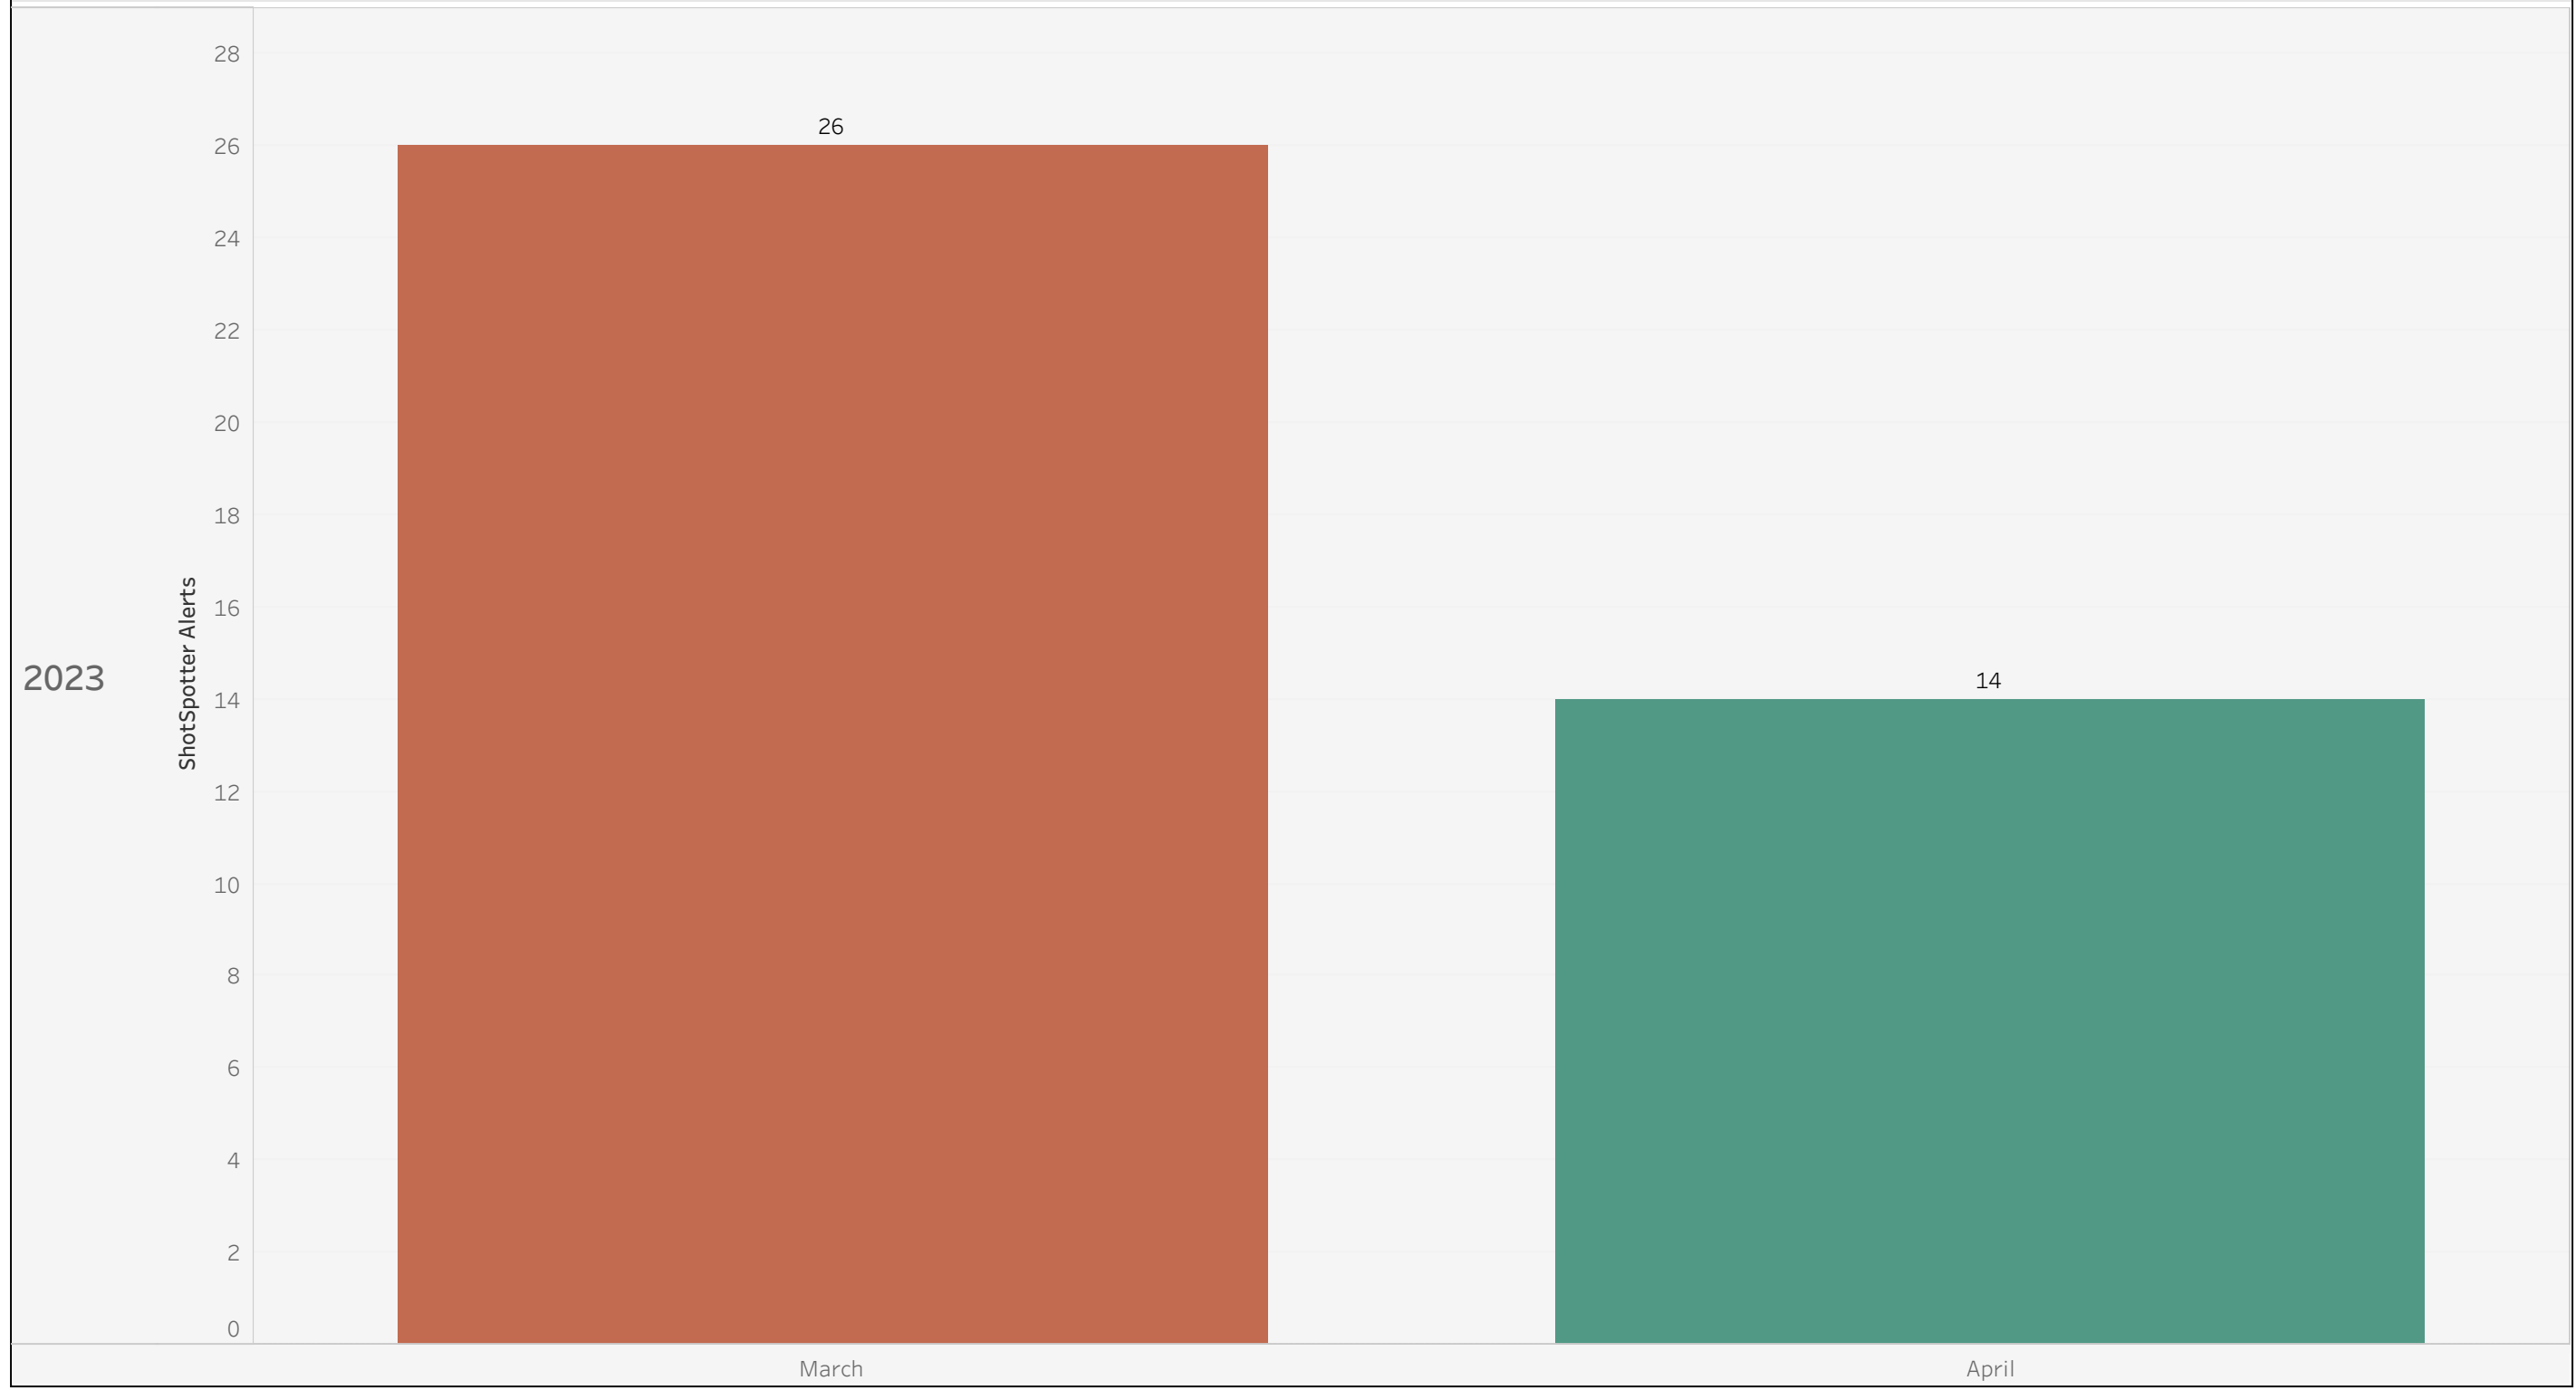

Chart - Year-Over-Year

Select Date Range
1/1/2021 00:00:00 to 12..

Coverage Zone(s)
HolyokeMA

Select District(s)
All

Select Beat(s)
All

2023

SoundThinking Proprietary and Confidential. Internal Use Only. This report contains proprietary, confidential, and copyrighted data and may not be used for any purposes other than those explicitly authorized by the SoundThinking license agreement and may not be distributed outside the licensed customer's department without the express, written permission of SoundThinking.