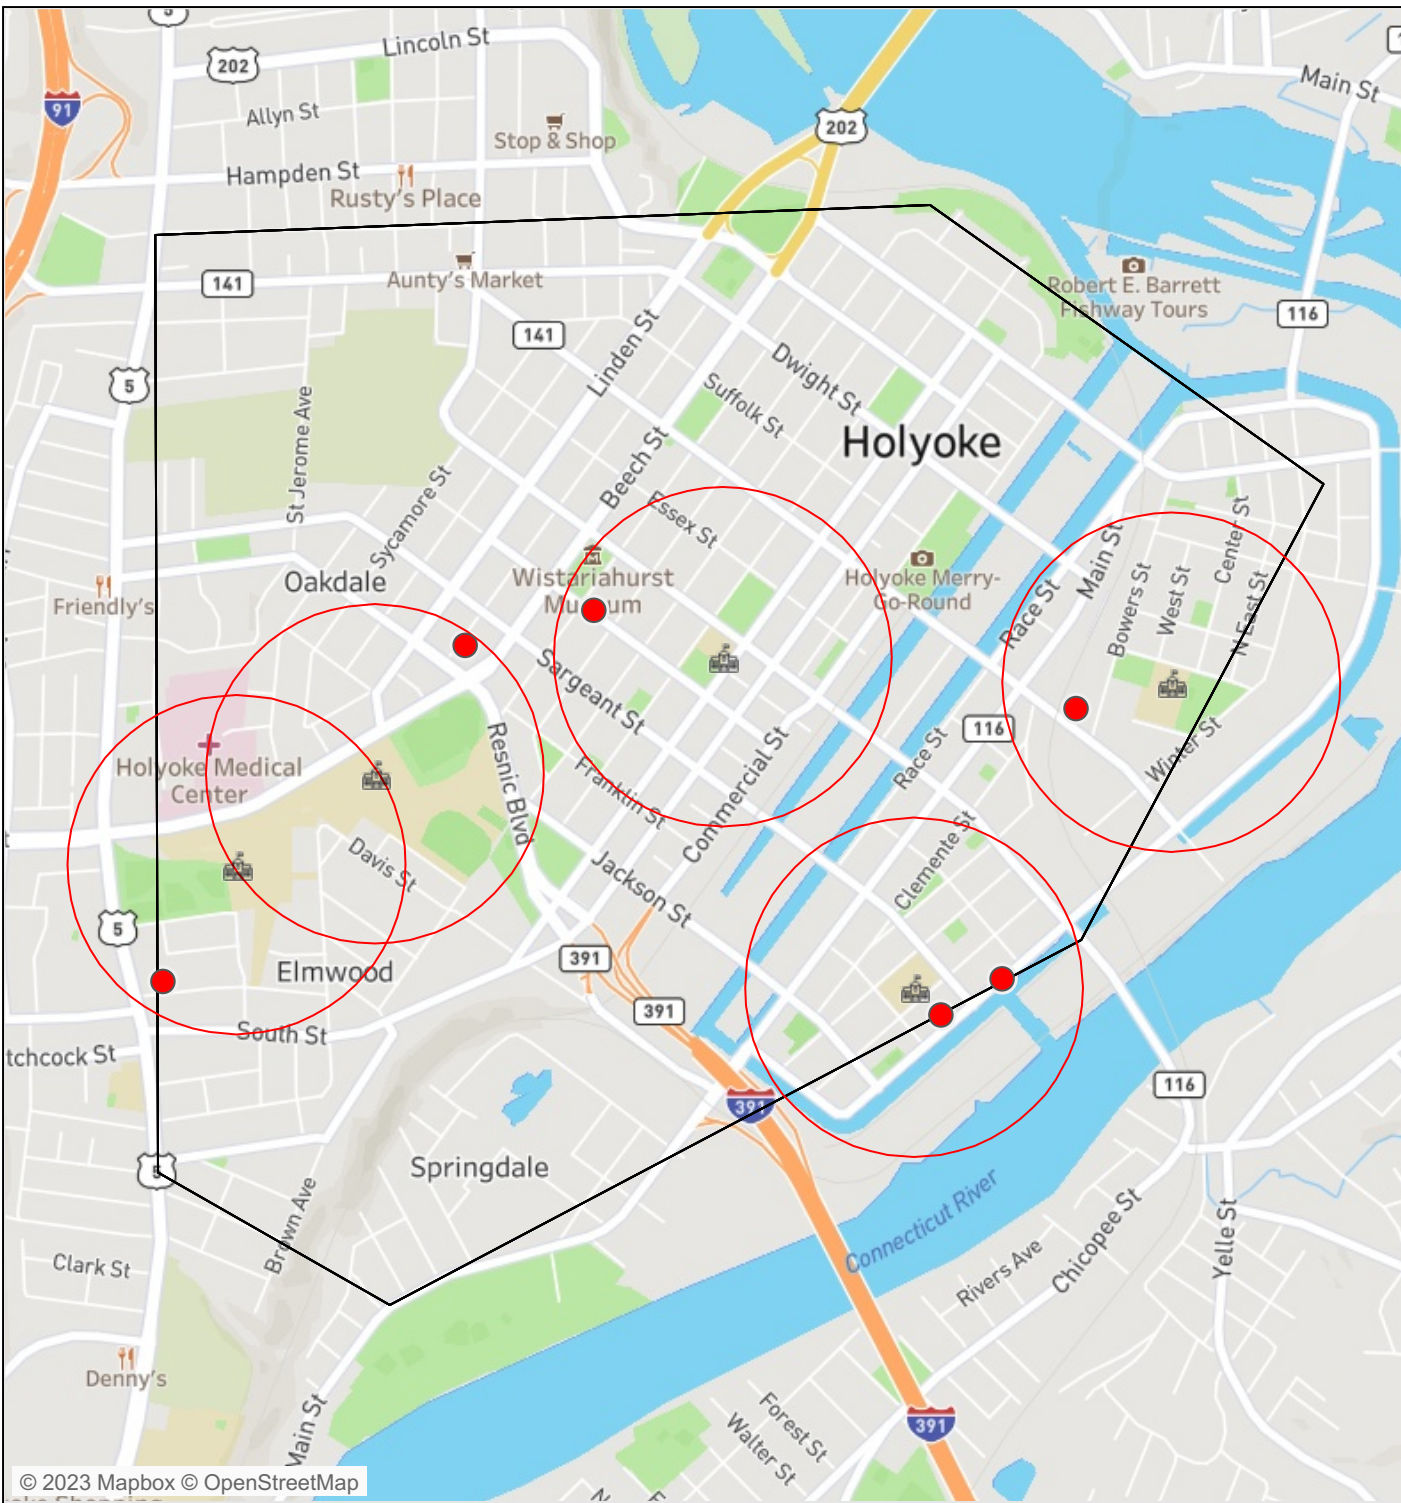

Address	ShotSpotter Alerts	Rounds Fired
94-96 Beech St	1	22
134 Beech St	1	30
Grand Total	2	52

Select Date Range
5/1/2023 00:00:00 to 5/31/2023

Select City or Cities
Holyoke

Coverage Zone(s)
All

Select District(s)
All

Chart - Historical

2023

Local Date and Time
1/1/2021 00:00:00 to ..

Coverage Zone(s)
All

Select District(s)
All

Select Beat(s)
All

Map - ShotSpotter Alerts 1/4 of a Mile Around Public Schools

School Name	ShotSpotter Alerts	Rounds Fired
MORGAN FULL SERVICE COMMUNITY SCHOOL	2	4
WILLIAM R. PECK SCHOOL	1	13
KELLY ELEMENTARY	1	1
HOLYOKE HIGH	1	1
H.B. LAWRENCE SCHOOL	1	2
Total	6	21