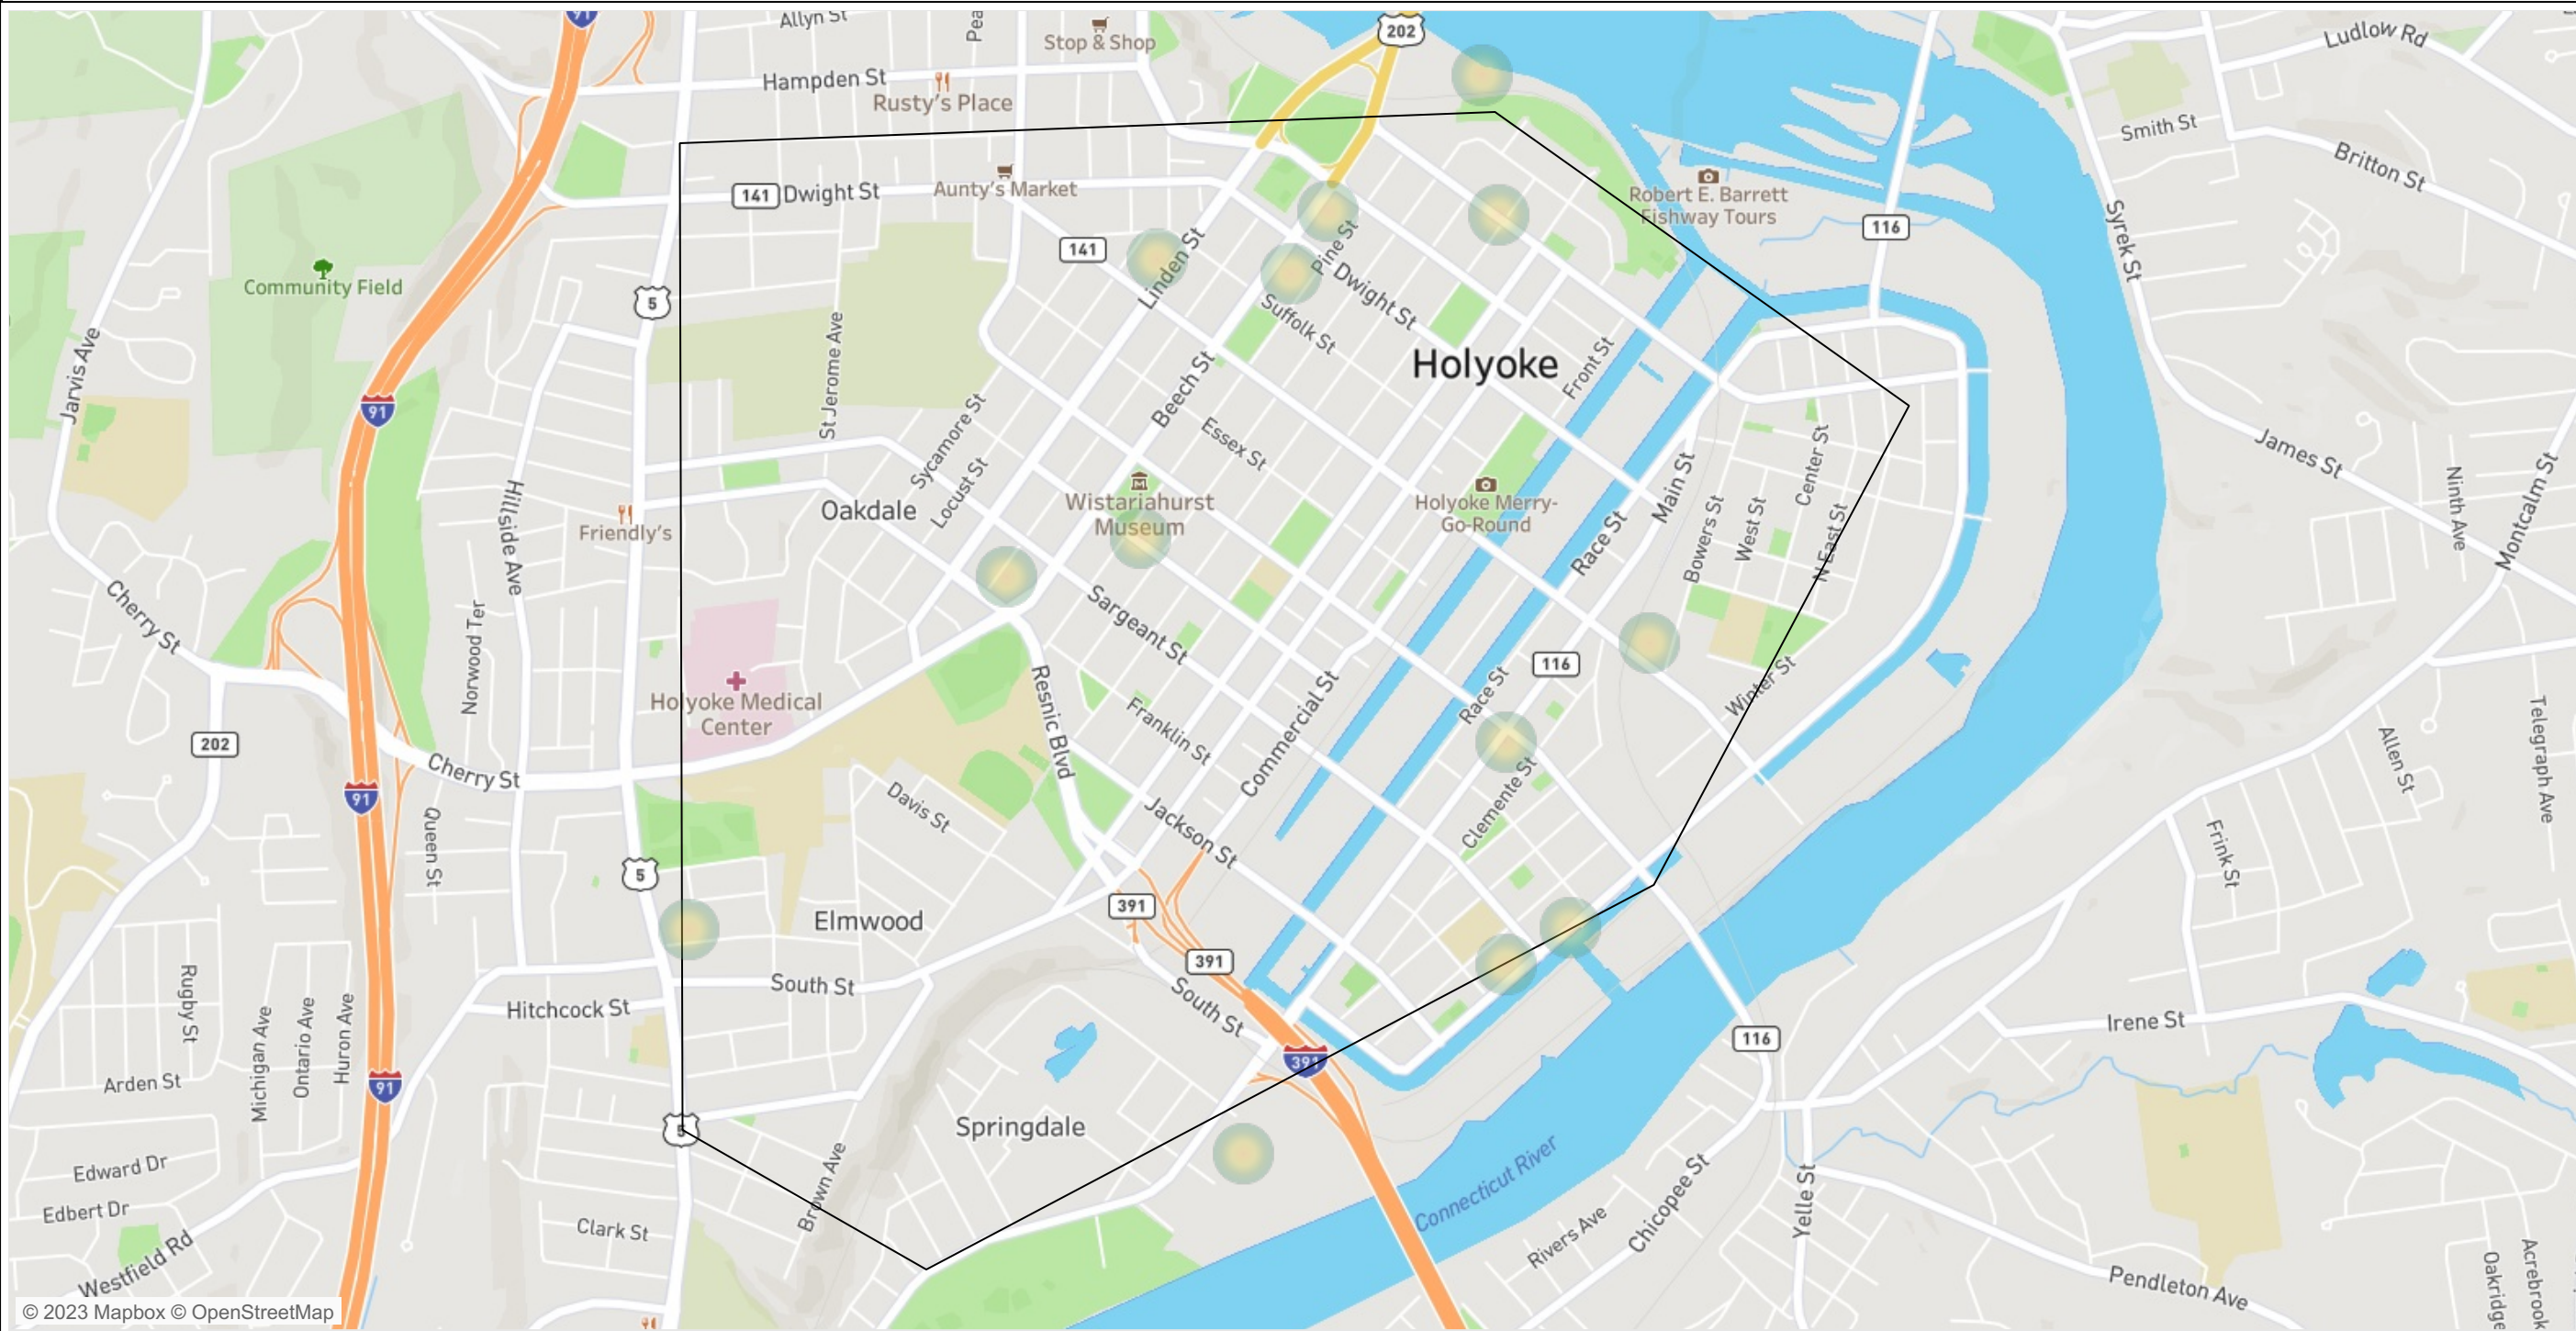

ShotSpotter Alerts	Rounds Fired	published
13	90	13

Select Date Range
5/1/2023 00:00:00 to 5/31/2023

Rounds Fired
All values

Coverage Zone(s)
All

Select District(s)
All

Select Beat(s)
All

Select Month(s)
All

Select Weekday(s)
All

Taglist
All

Status
published

© 2023 Mapbox © OpenStreetMap

SoundThinking Proprietary and Confidential. Internal Use Only. This report contains proprietary, confidential, and copyrighted data and may not be used for any purposes other than those explicitly authorized by the SoundThinking license agreement and may not be distributed outside the licensed customer's department without the express, written permission of SoundThinking.