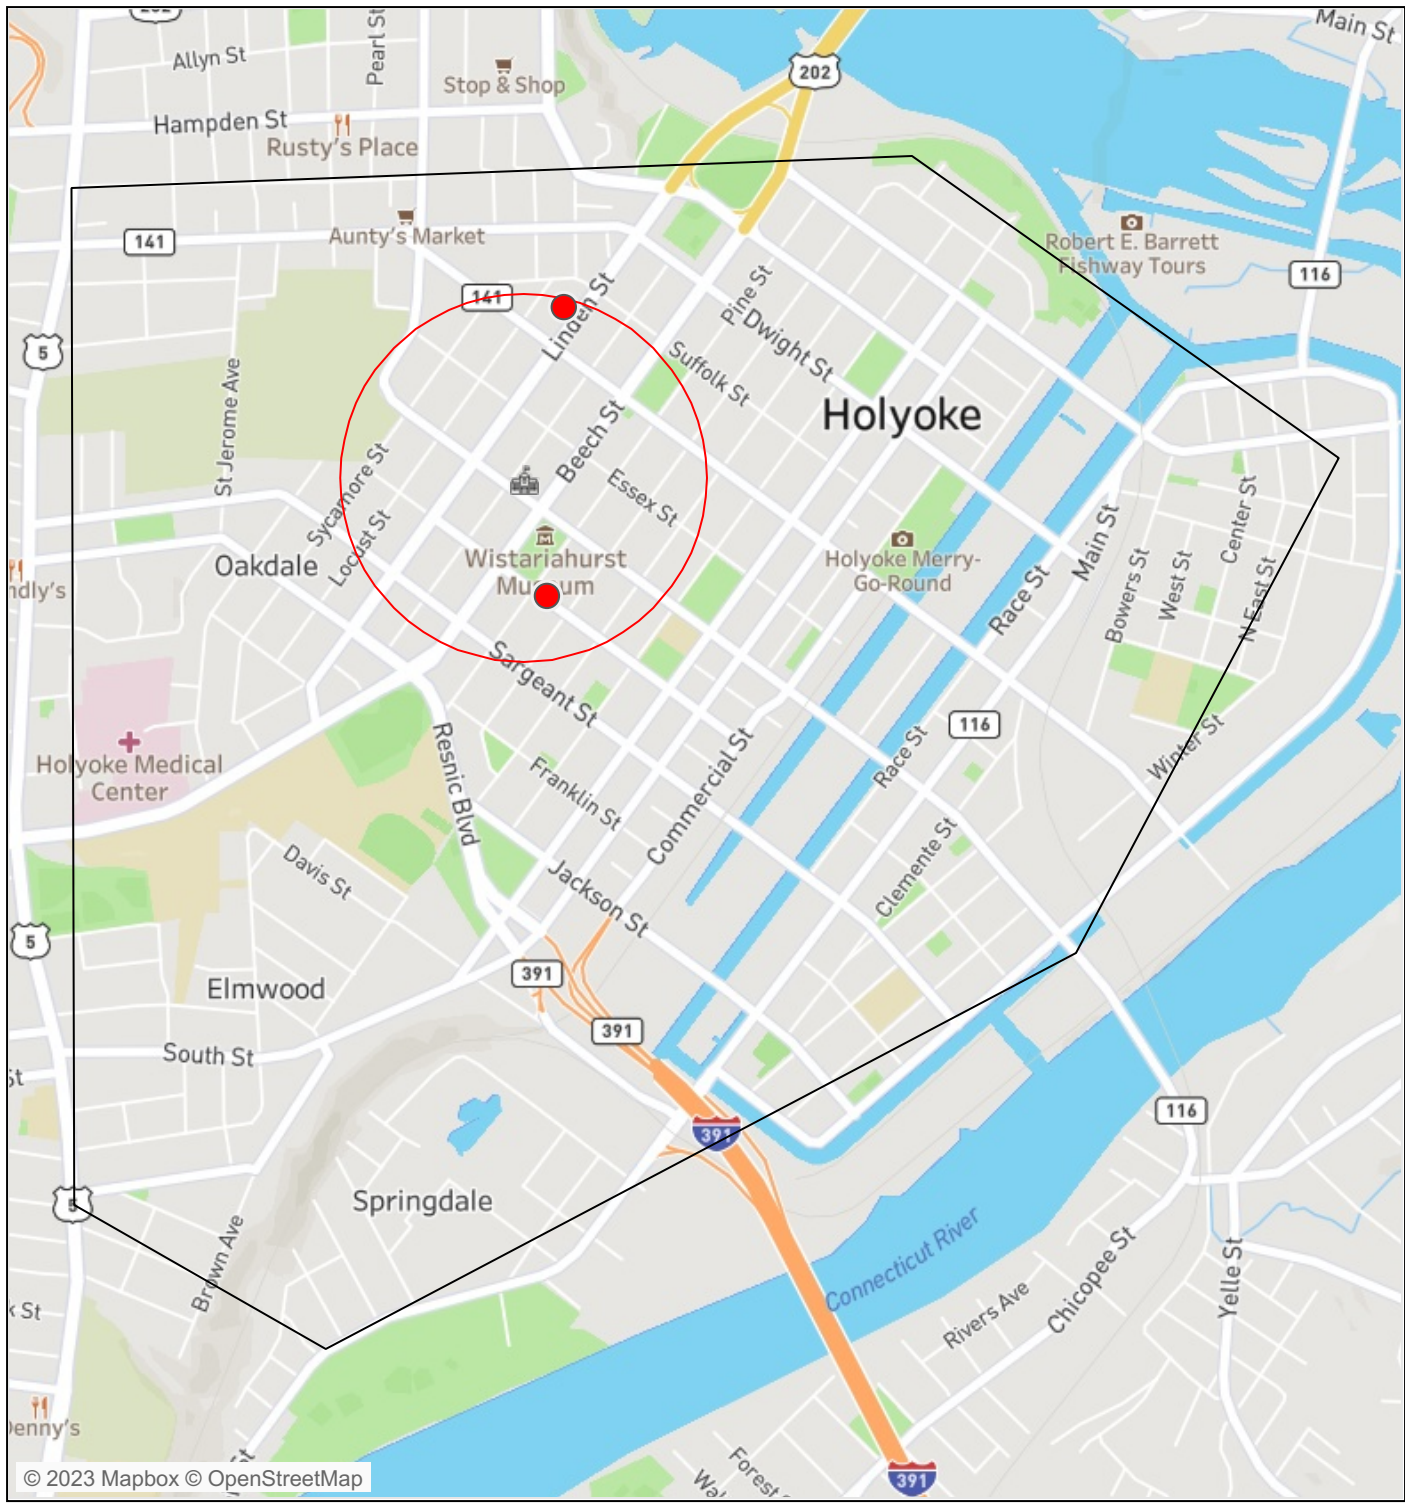

Map - ShotSpotter Alerts 1/4 of a Mile Around Colleges and Universities