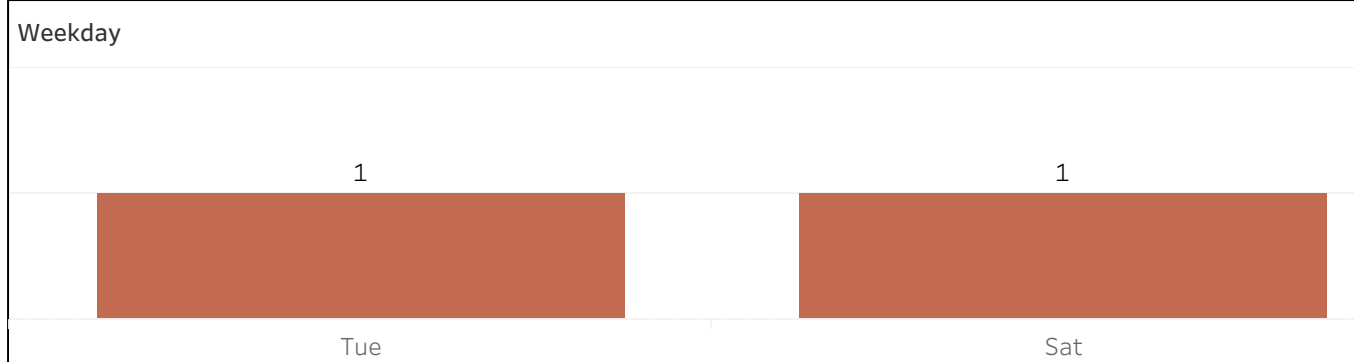

Map - ShotSpotter Alerts 1/4 of a Mile Around Private Schools

School Name	ShotSpotter Alerts	Rounds Fired
MATER DOLOROSA ELEMENTARY SCHOOL	2	13
Total	2	13

Select Date Range
5/1/2023 12:00:00 AM t..

Select State(s)
Massachusetts

Select City(s)
All

School Name
All

Coverage Zone(s)
HolyokeMA

Schools data obtained from the US Department of Education. Only displaying private schools. Current month is excluded.