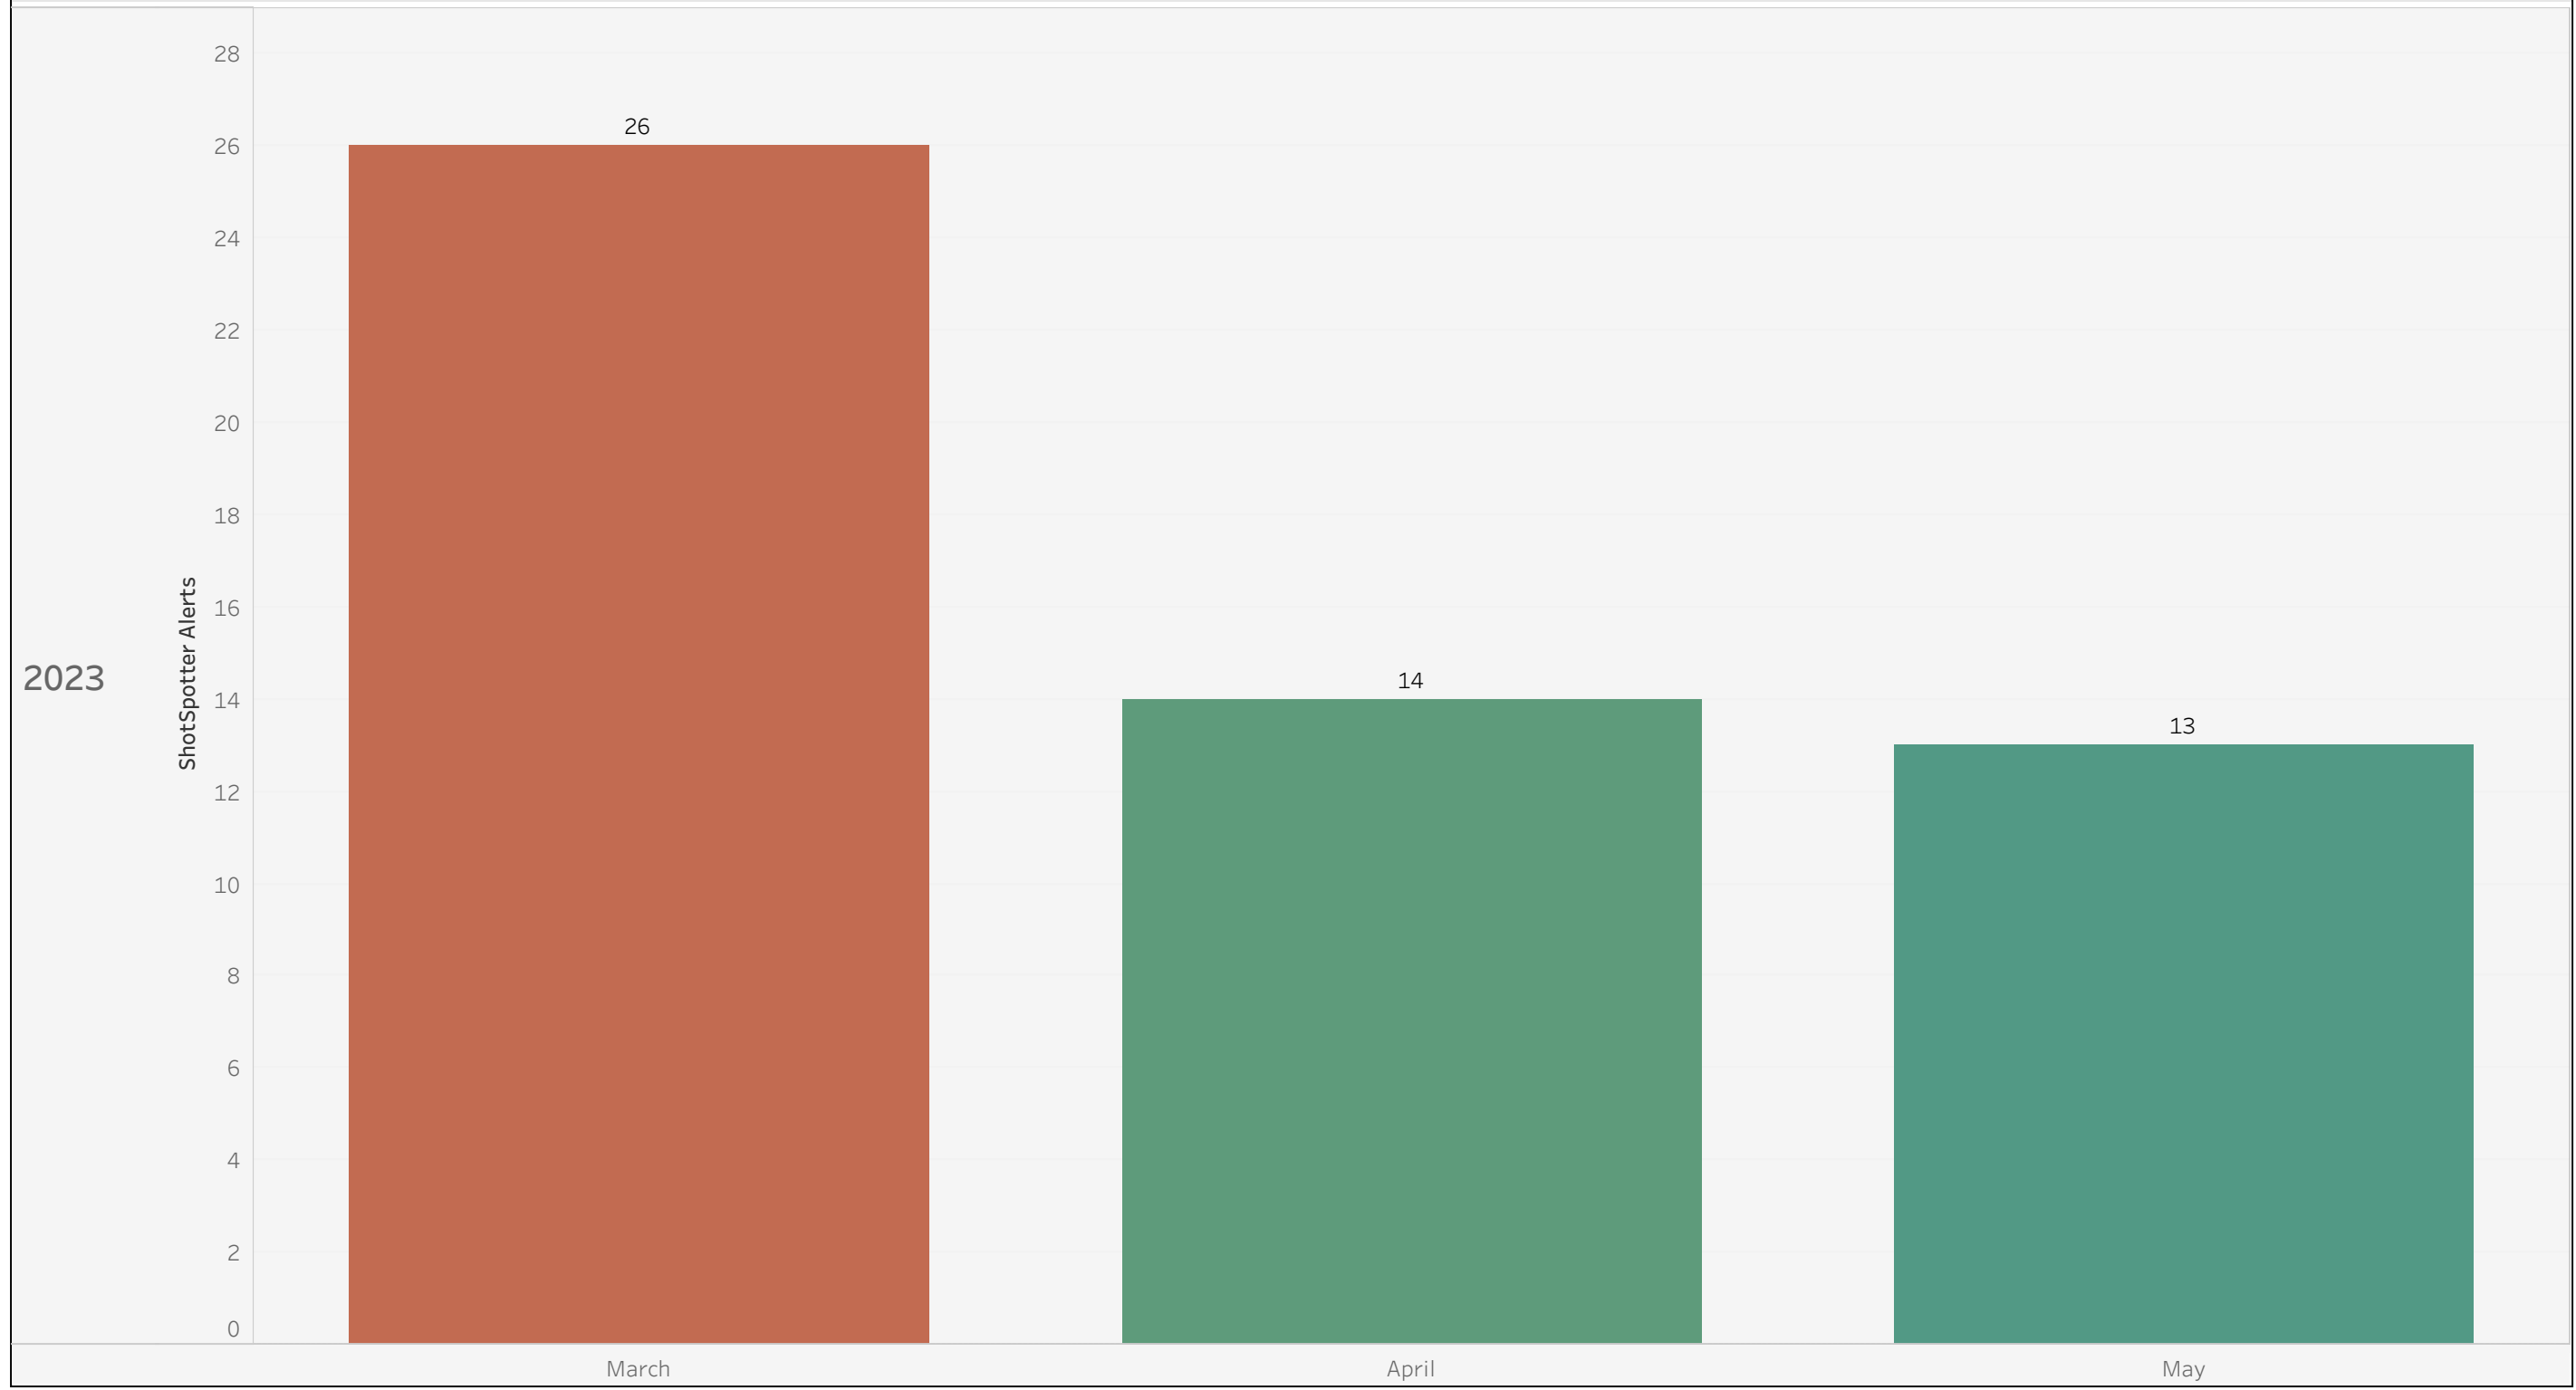

Executive Summary

1. Gunfire last month compared to the same period last year:
In the event there is no data for the month last year, it will display only the current data.

May 2023	
	13

2. The difference in ShotSpotter Alerts last month compared to the previous month:

-1 ▼

3. Your Top District and/or Beat with the highest amount of Gunfire:

Top District		Top Beat	
No District	ShotSpotter Alerts 13	No Beat	ShotSpotter Alerts 13

4. Your Top 3 Hours/Days with the highest amount of Gunfire:

Peak Hours		Peak Days	
1 AM	2	Tuesday	4
10 PM	1	Saturday	3
9 PM	1	Wednesday	3

5. Number of ShotSpotter Alerts Tagged as Full Auto (If none expect blank):

ShotSpotter Alerts: 2 Rounds Fired: 52

6. Top Block and Street with Gunfire:

Block and Street	ShotSpotter Alerts	Rounds Fired
500 S Canal St	2	4

Chart - Year-Over-Year

Select Date Range
1/1/2021 00:00:00 to 12..

Coverage Zone(s)
HolyokeMA

Select District(s)
All

Select Beat(s)
All

2023