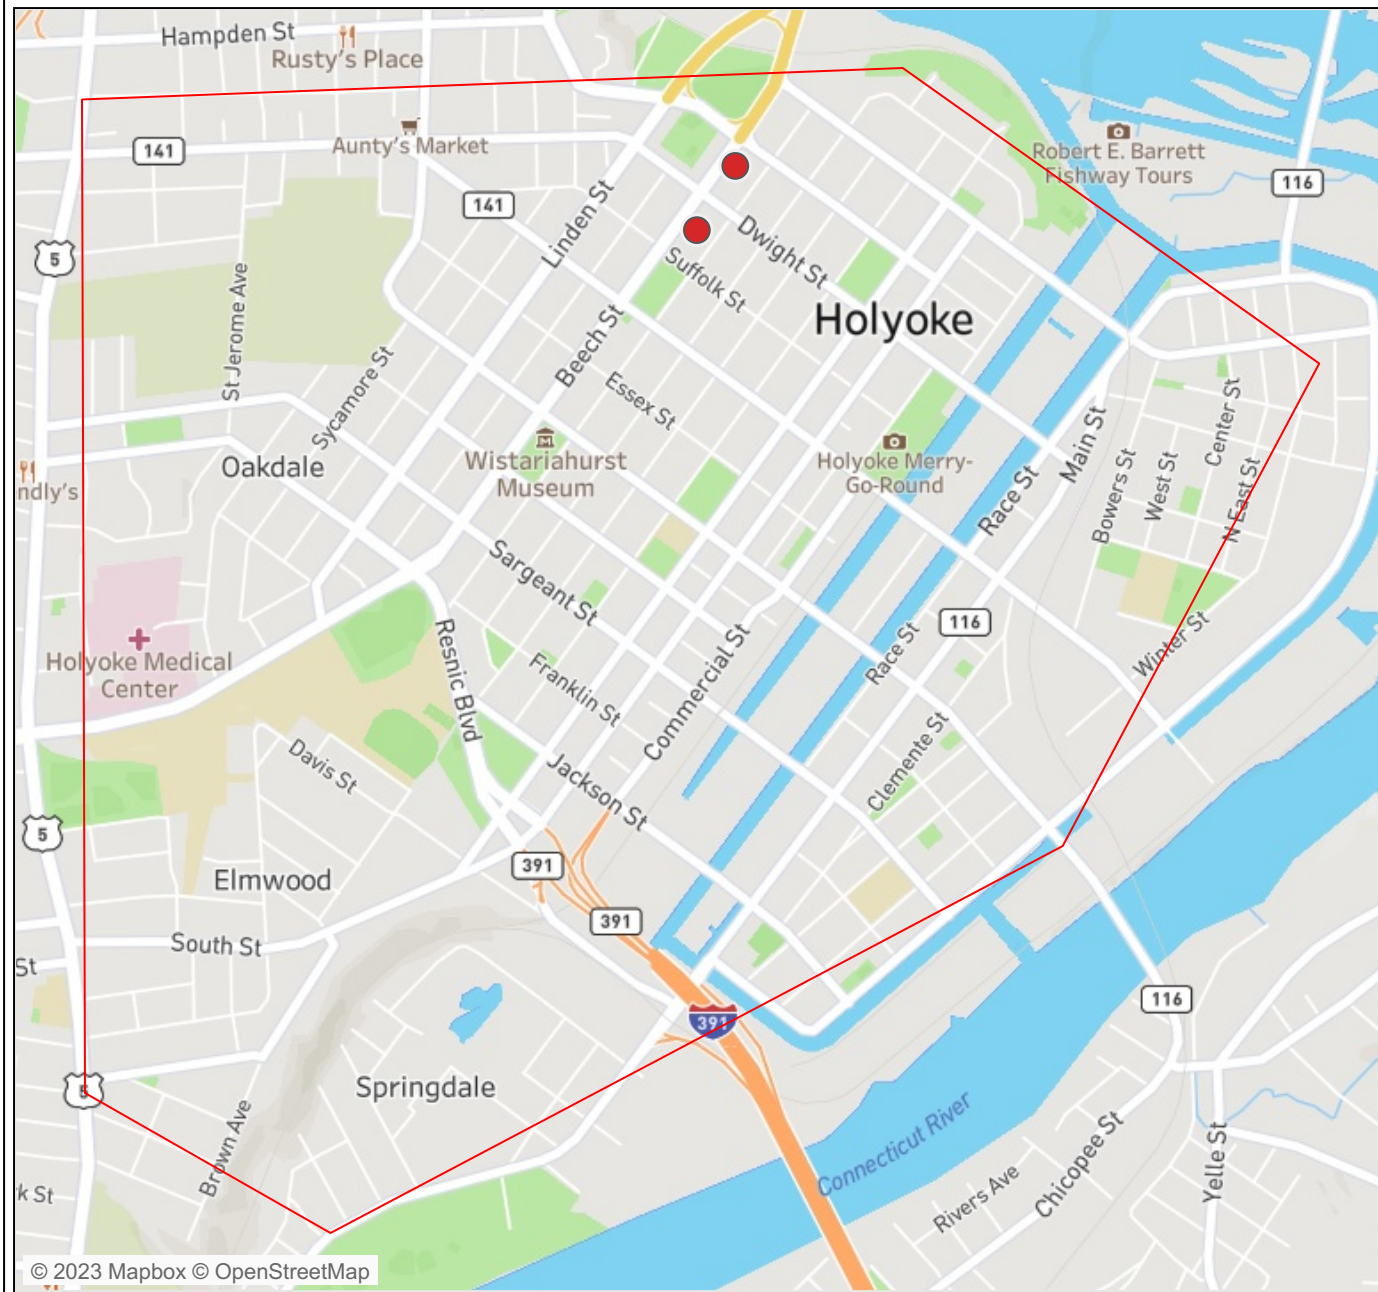

Select City or Cities
All

Status
published

Status
 published

FULL AUTO INCIDENTS

ShotSpotter Alerts

Rounds Fired

2

52

Address	ShotSpotter Alerts	Rounds Fired
94-96 Beech St	1	22
134 Beech St	1	30
Grand Total	2	52

Select Date Range
5/1/2023 00:00:00 to 5/31/2023

Select City or Cities
Holyoke

Coverage Zone(s)
All

Select District(s)
All