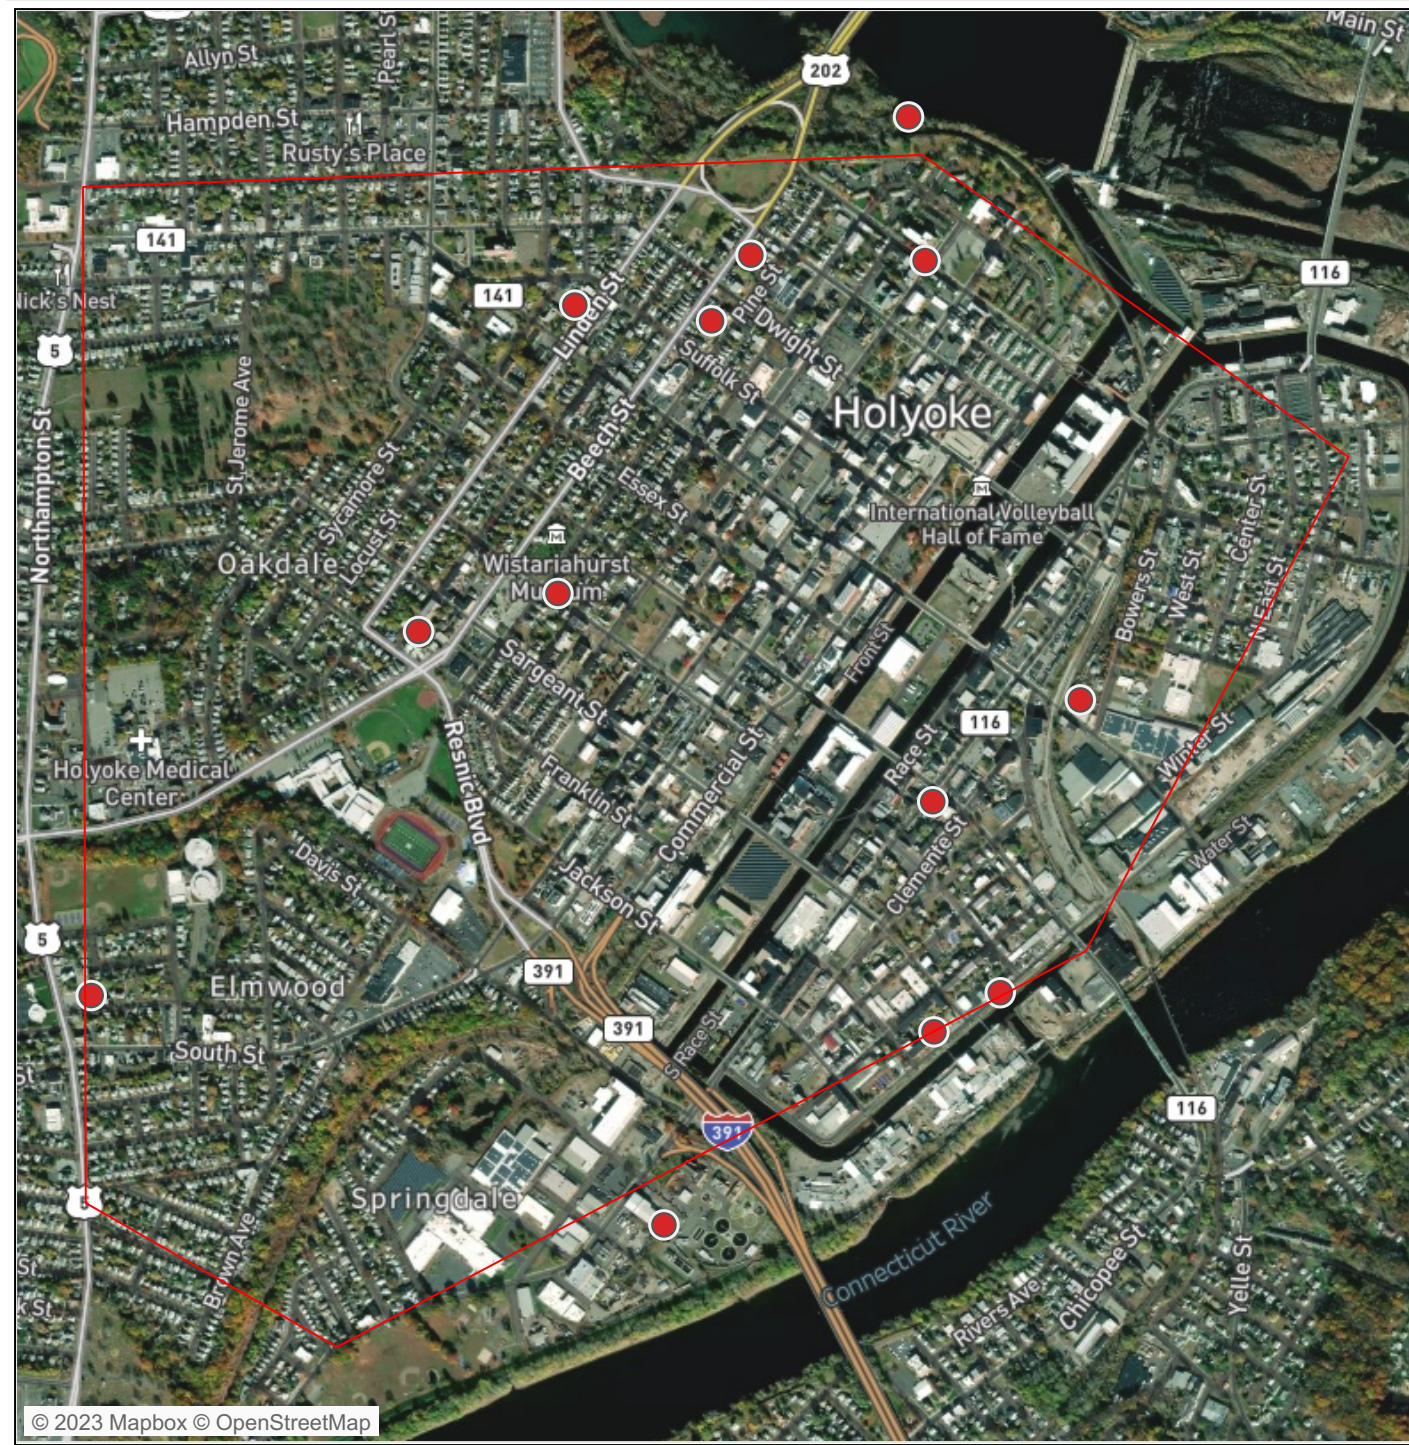

ShotSpotter Alerts	Rounds Fired
13	90

published
13

Address	ShotSpotter Alerts	Rounds Fired
107 Appleton St	1	1
107 Carlton St	1	13
134 Beech St	1	30
194 Lyman St	1	4
270-272 Pine St	1	2
320 Oak St	1	1
344 Main St	1	1
485 Appleton St	1	2
50 St Kolbe Dr	1	9
537 S Canal St	1	3
563 S Canal St	1	1
6 Berkshire St	1	1
94-96 Beech St	1	22
Grand Total	13	90