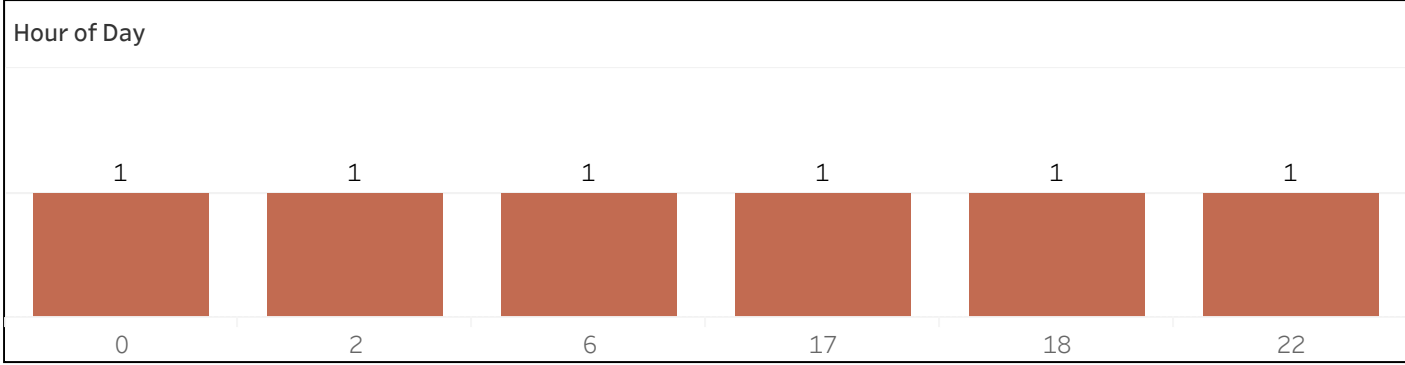

School Name	ShotSpotter Alerts	Rounds Fired
MORGAN FULL SERVICE COMMUNITY SCHOOL	2	4
WILLIAM R. PECK SCHOOL	1	13
KELLY ELEMENTARY	1	1
HOLYOKE HIGH	1	1
H.B. LAWRENCE SCHOOL	1	2
Total	6	21

Select Date Range
5/1/2023 12:00:00 AM t..

Select State(s)
Massachusetts

Select City(s)
All

School Name
All

Coverage Zone(s)
HolyokeMA

Schools data obtained from the US Department of Education. Only displaying public schools. Current month is excluded.