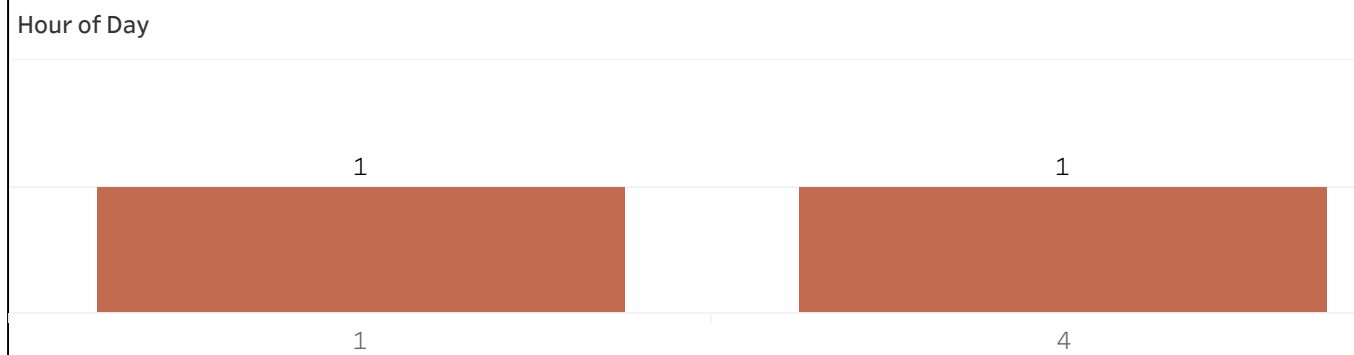

Map - ShotSpotter Alerts 1/4 of a Mile Around Private Schools

School Name	ShotSpotter Alerts	Rounds Fired
MATER DOLOROSA ELEMENTARY SCHOOL	2	13
Total	2	13

Select Date Range
5/1/2023 12:00:00 AM t..

Select State(s)
Massachusetts

Select City(s)
All

School Name
All

Coverage Zone(s)
HolyokeMA

Schools data obtained from the US Department of Education. Only displaying private schools. Current month is excluded.