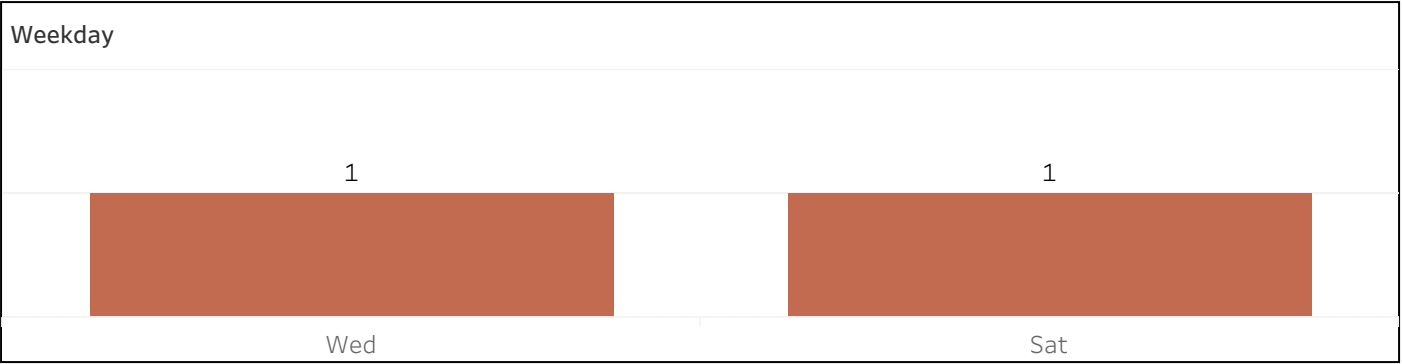

School Name	Count of Schools	Rounds Fired
BARD COLLEGE - HOLYOKE MICROCOLLEGE	2	4
Total	2	4

Select Date Range
5/1/2023 12:00:00 AM to ..

Select State(s)
Massachusetts

Select City(s)
All

College/University Name
All

Coverage Zone(s)
HolyokeMA

Schools data obtained from the US Department of Education. Only displaying public schools. Current month is excluded.