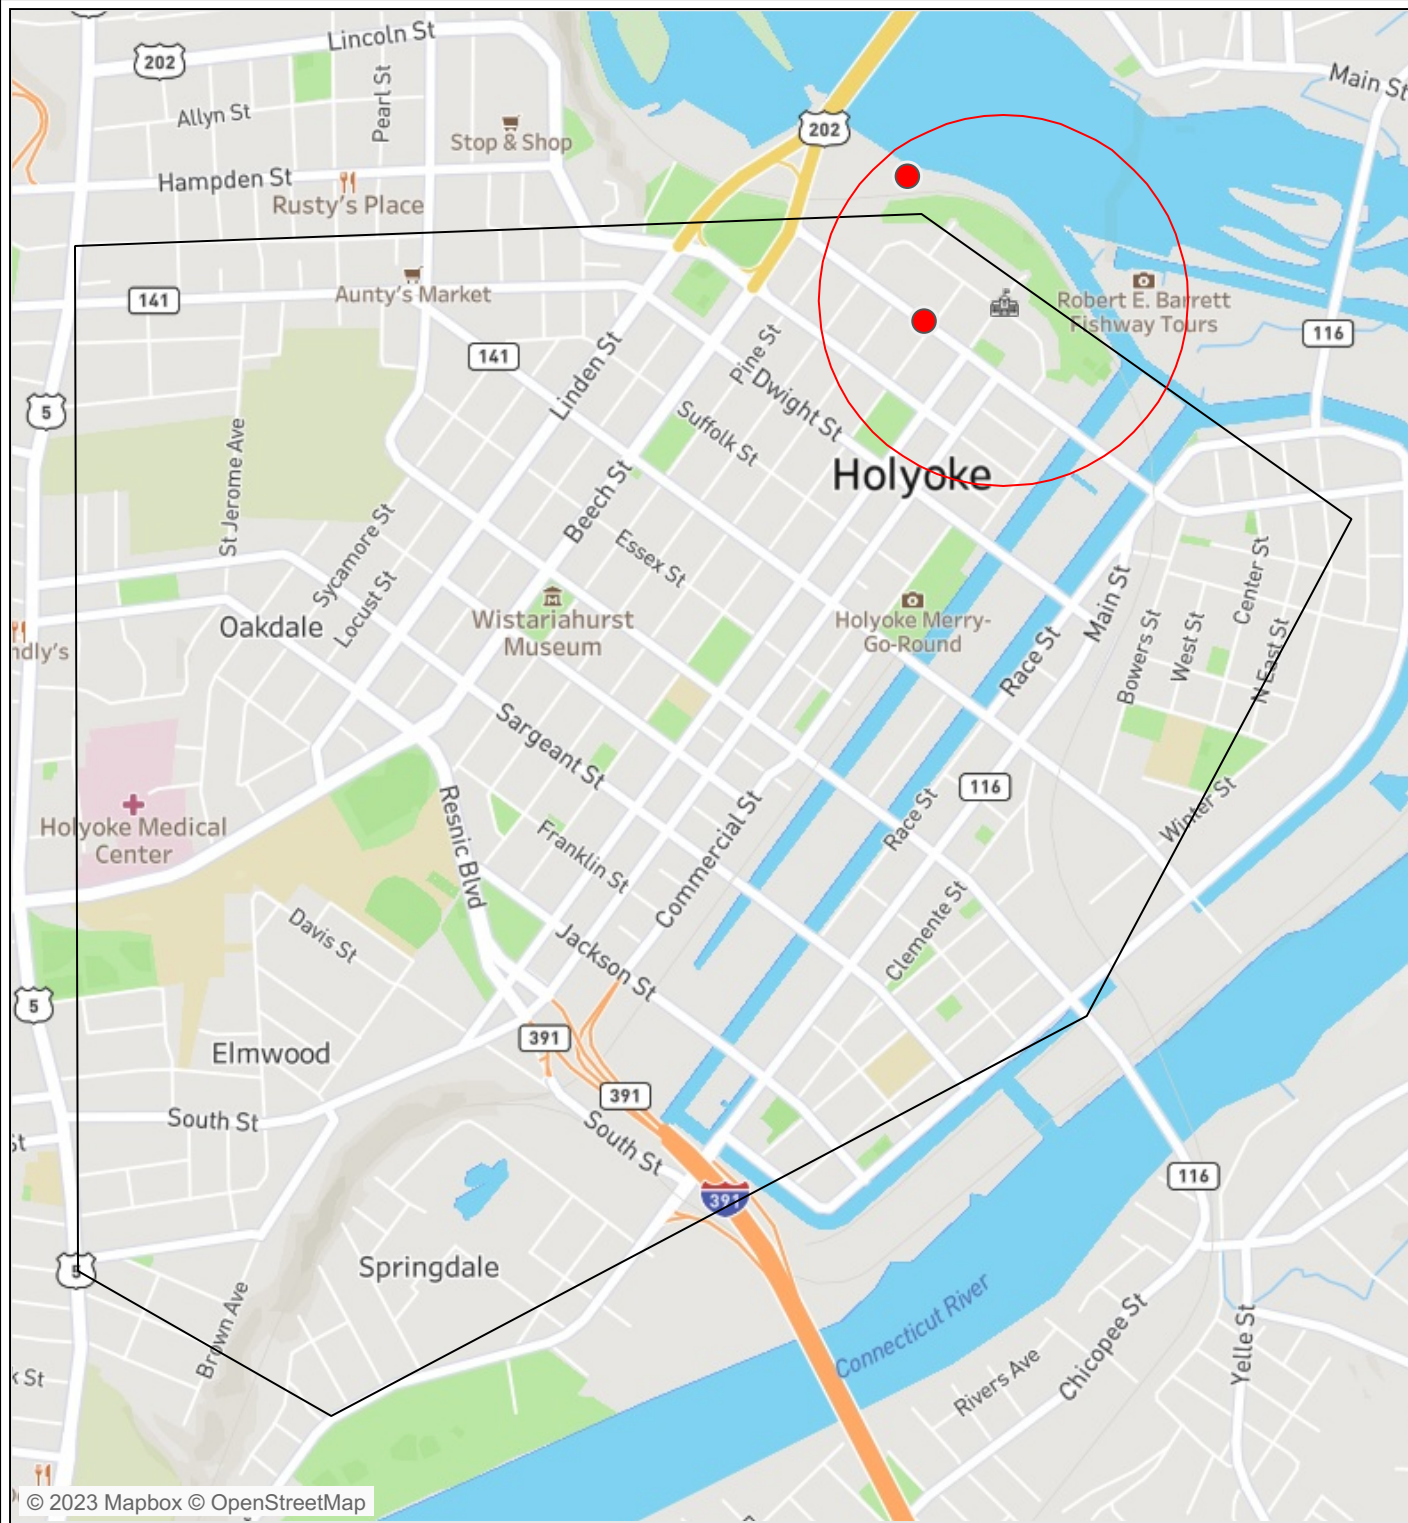

Chart - Historical

2023

Local Date and Time
1/1/2021 00:00:00 to ..

Coverage Zone(s)
All

Select District(s)
All

Select Beat(s)
All

Map - ShotSpotter Alerts 1/4 of a Mile Around Public Schools

School Name	ShotSpotter Alerts	Rounds Fired
MORGAN FULL SERVICE COMMUNITY SCHOOL	2	4
WILLIAM R. PECK SCHOOL	1	13
KELLY ELEMENTARY	1	1
HOLYOKE HIGH	1	1
H.B. LAWRENCE SCHOOL	1	2
Total	6	21

Map - ShotSpotter Alerts 1/4 of a Mile Around Private Schools

School Name	ShotSpotter Alerts	Rounds Fired
MATER DOLOROSA ELEMENTARY SCHOOL	2	13
Total	2	13

Select Date Range
5/1/2023 12:00:00 AM t..

Select State(s)
Massachusetts