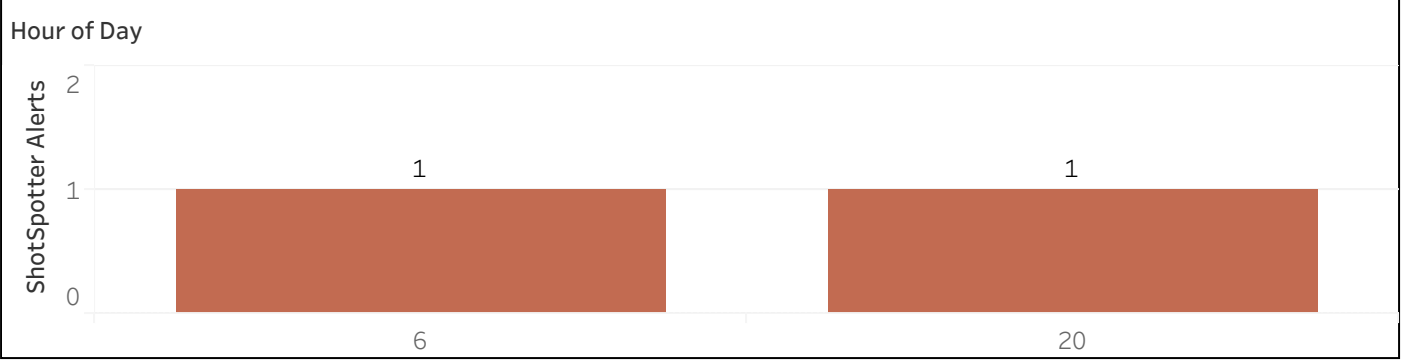

School Name	Count of Schools	Rounds Fired
BARD COLLEGE - HOLYOKE MICROCOLLEGE	2	4
Total	2	4

Select Date Range
5/1/2023 12:00:00 AM to ..

Select State(s)
Massachusetts

Select City(s)
All

College/University Name
All

Coverage Zone(s)
HolyokeMA

Schools data obtained from the US Department of Education. Only displaying public schools. Current month is excluded.