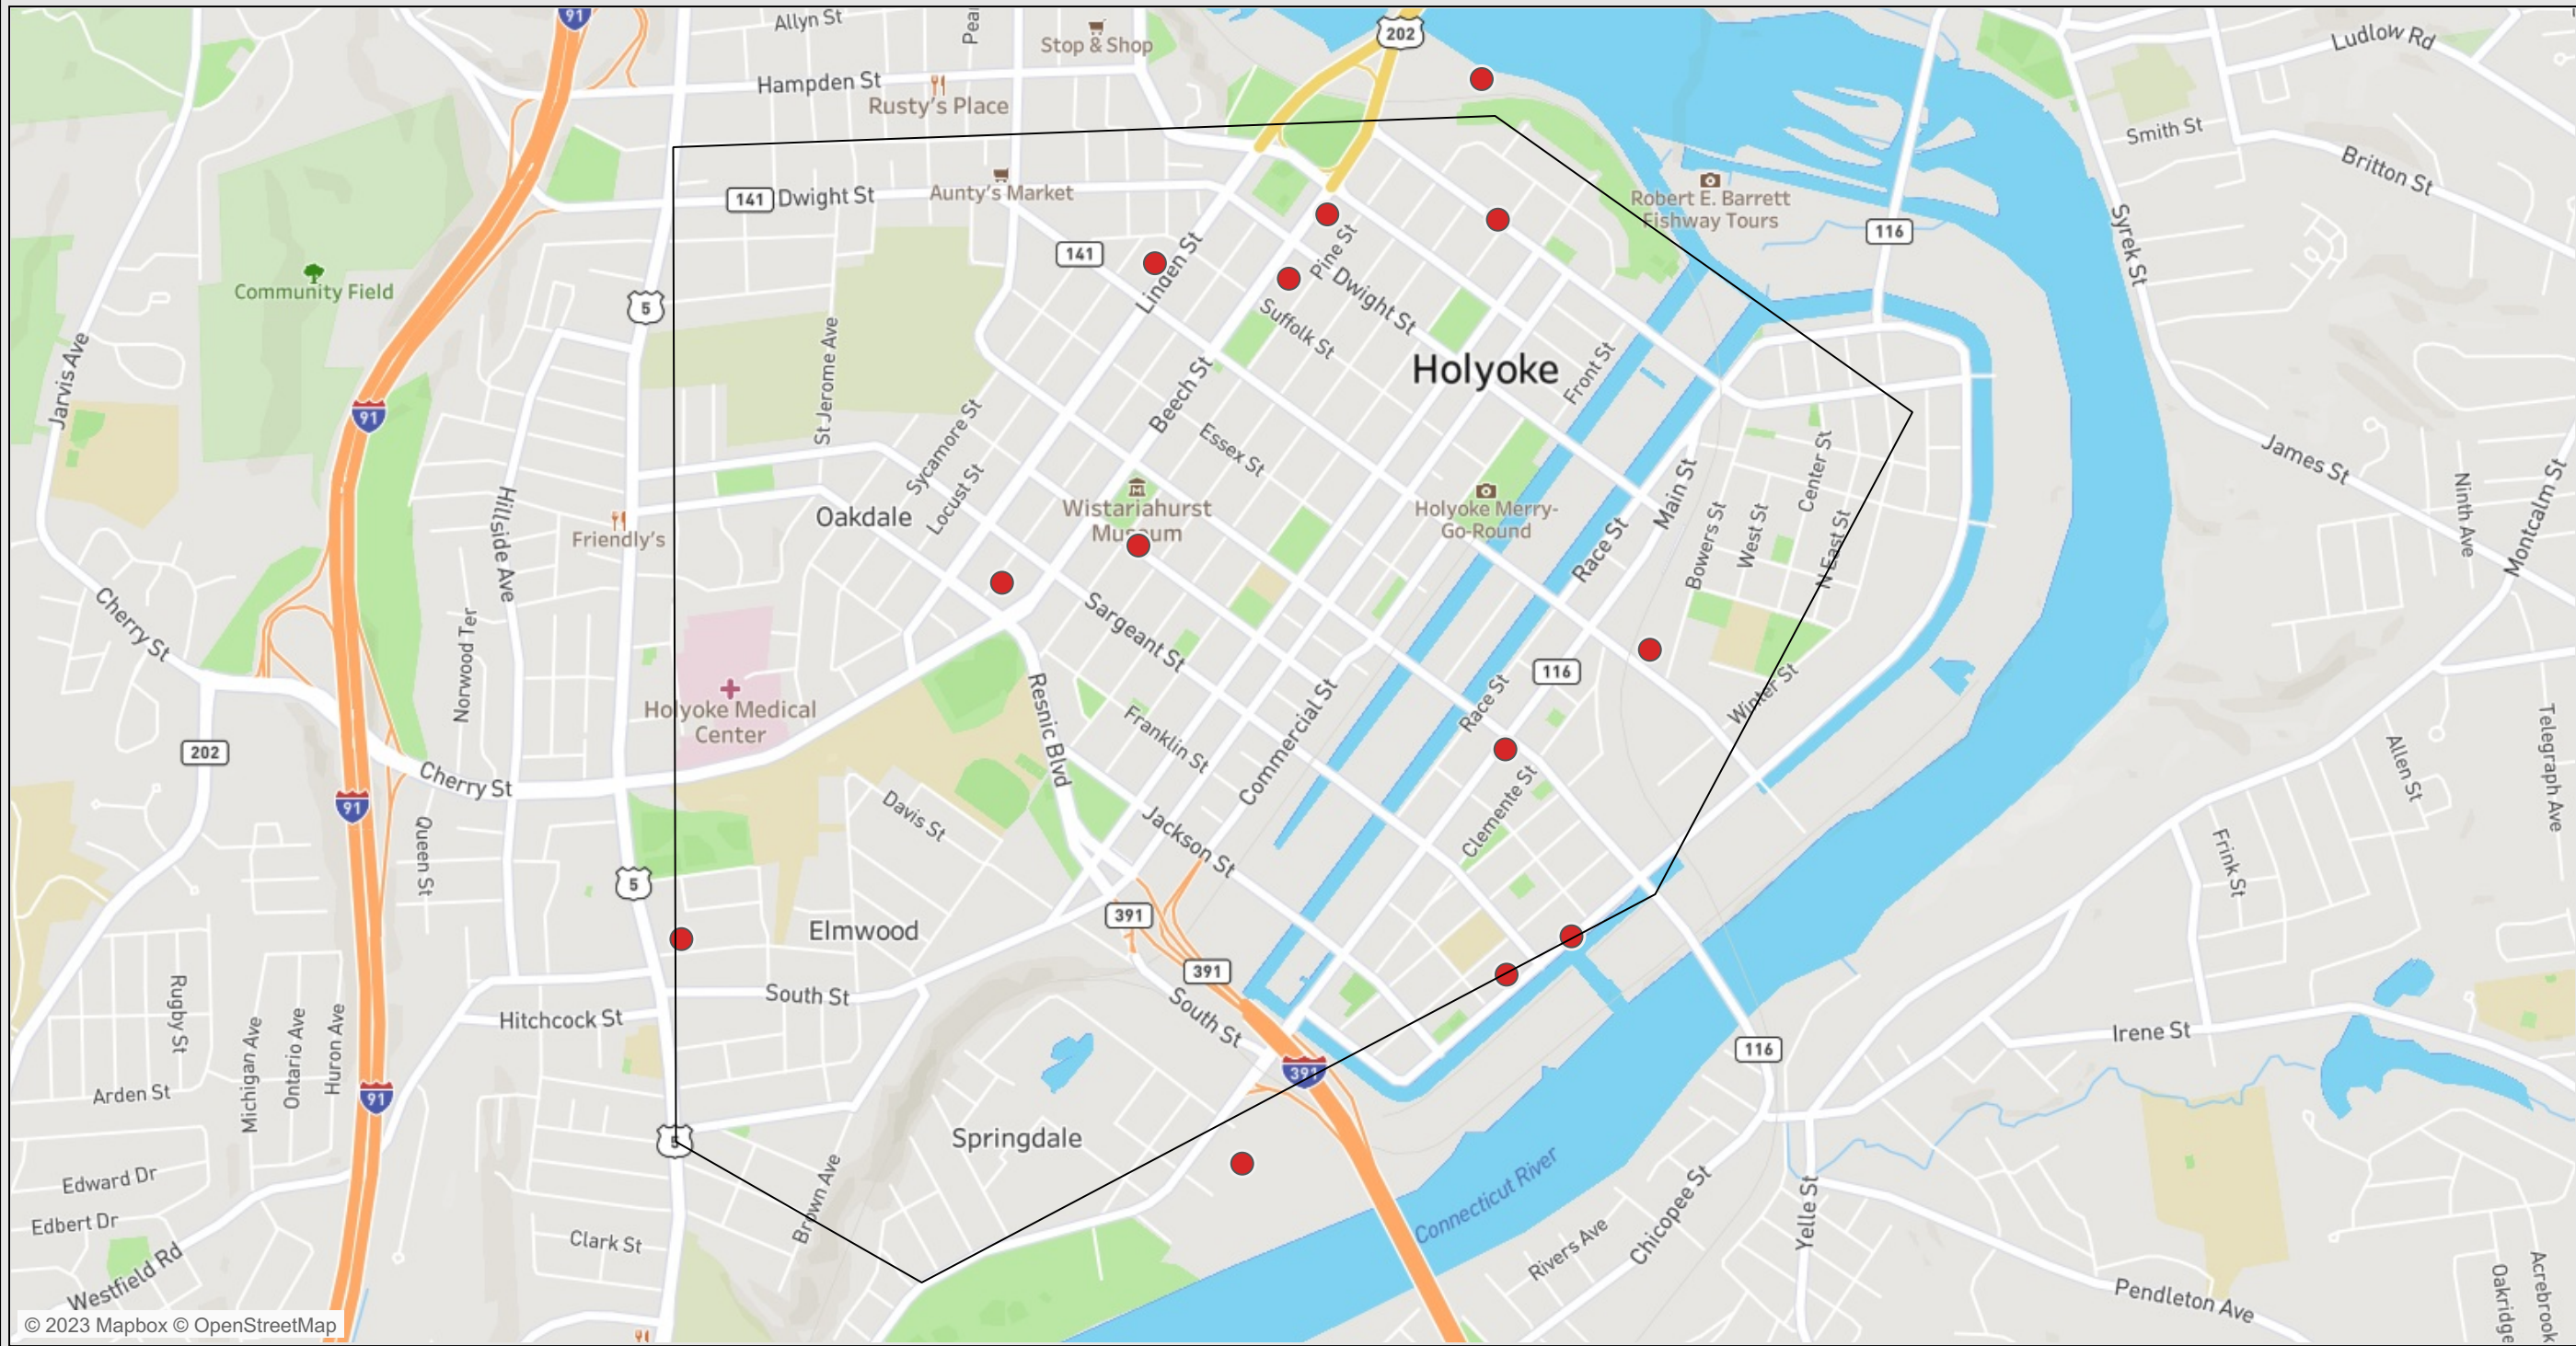

ShotSpotter Alerts	Rounds Fired	published
13	90	13

Select Date Range
5/1/2023 00:00:00 to 5/31/..

Rounds Fired
All values

Coverage Zone(s)
All

Select District(s)
All

Select Beat(s)
All

Select City or Cities
All

Select Month(s)
All

Select Weekday(s)
All

Taglist
All

Status
published

Status
■ published

SoundThinking Proprietary and Confidential. Internal Use Only. This report contains proprietary, confidential, and copyrighted data and may not be used for any purposes other than those explicitly authorized by the SoundThinking license agreement and may not be distributed outside the licensed customer's department without the express, written permission of SoundThinking.