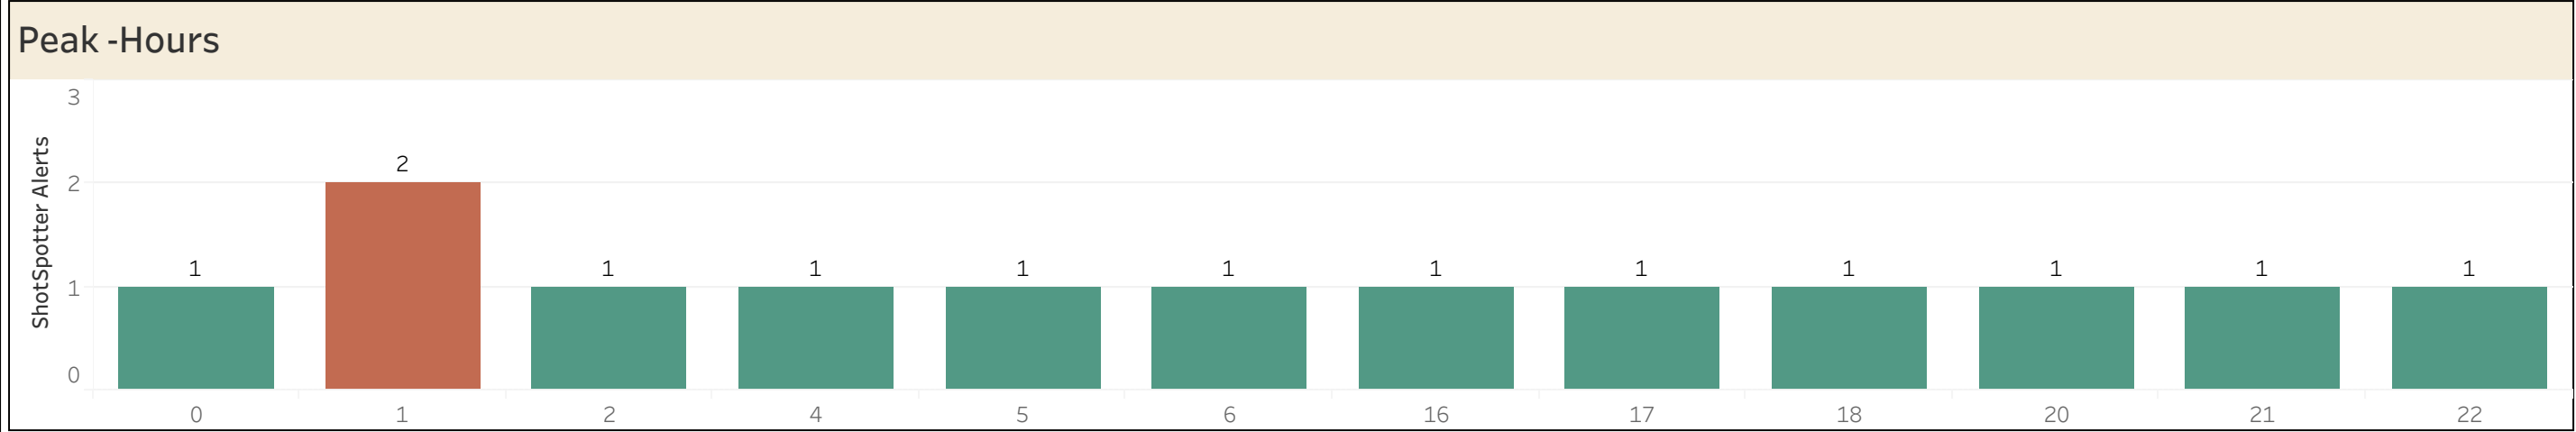

Peak -Hours/Days

	0	1	2	4	5	6	16	17	18	20	21	22	Total
Sun			1				1						2
Mon					1								1
Tue				1				1	1			1	4
Wed		1								1	1		3
Sat	1	1				1							3
Total	1	2	1	1	1	1	1	1	1	1	1	1	13

Select Date Range
5/1/2023 00:00:00 to 5/3..

Coverage Zone(s)
All

Select District(s)
No District

Select Beat(s)
No Beat

Status
published