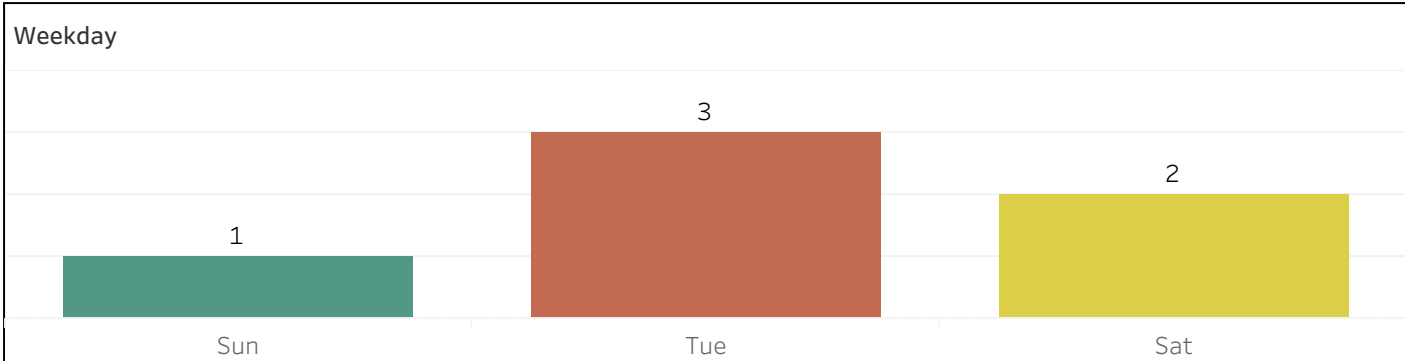

School Name	ShotSpotter Alerts	Rounds Fired
MORGAN FULL SERVICE COMMUNITY SCHOOL	2	4
WILLIAM R. PECK SCHOOL	1	13
KELLY ELEMENTARY	1	1
HOLYOKE HIGH	1	1
H.B. LAWRENCE SCHOOL	1	2
Total	6	21

Select Date Range
5/1/2023 12:00:00 AM t..

Select State(s)
Massachusetts

Select City(s)
All

School Name
All

Coverage Zone(s)
HolyokeMA

Schools data obtained from the US Department of Education. Only displaying public schools. Current month is excluded.