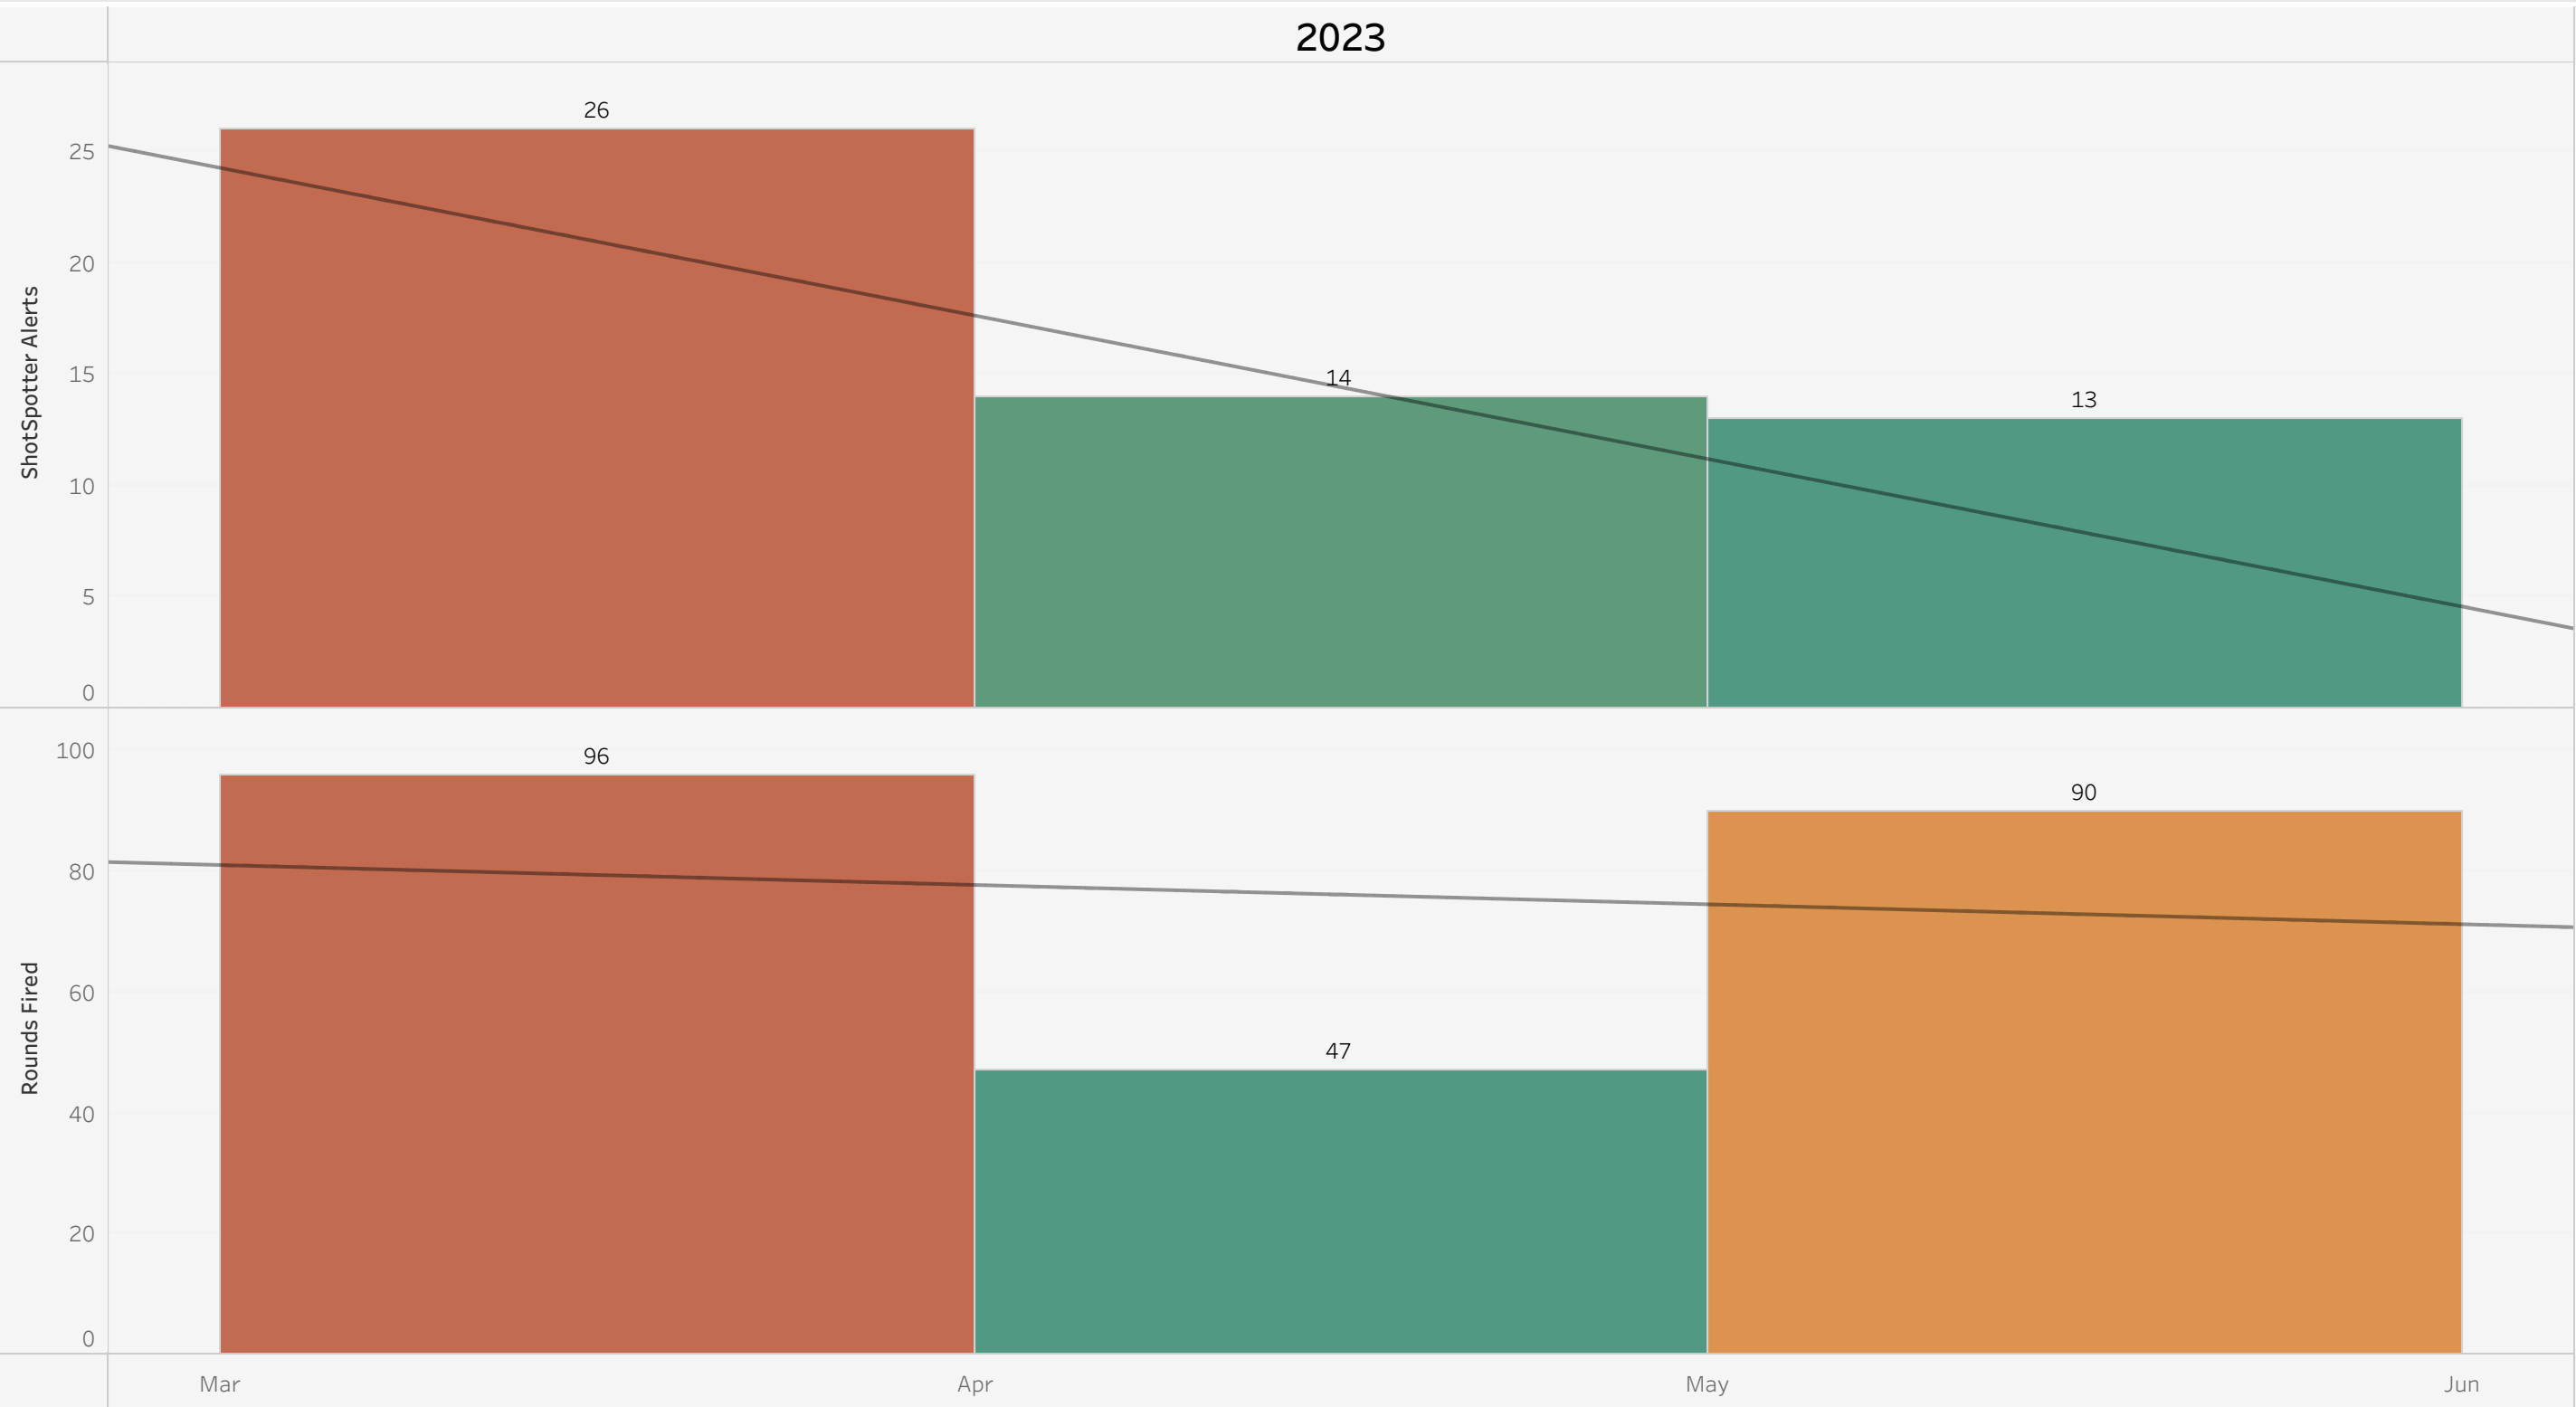

Chart - Historical

2023

Local Date and Time
1/1/2021 00:00:00 to ..

Coverage Zone(s)
All

Select District(s)
All

Select Beat(s)
All