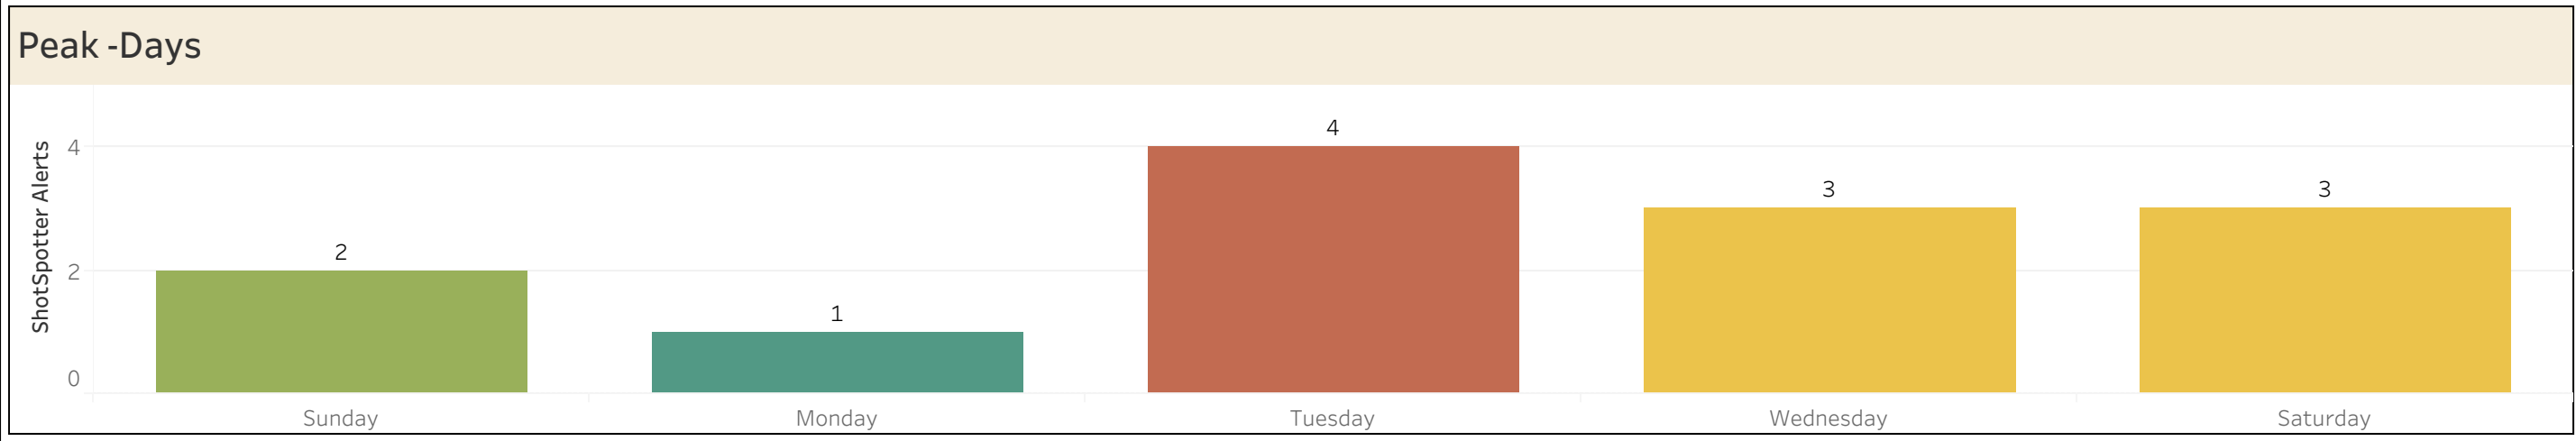

Peak -Hours/Days

	0	1	2	4	5	6	16	17	18	20	21	22	Total
Sun			1				1						2
Mon					1								1
Tue				1				1	1			1	4
Wed		1								1	1		3
Sat	1	1				1							3
Total	1	2	1	1	1	1	1	1	1	1	1	1	13

Select Date Range
5/1/2023 00:00:00 to 5/3..

Coverage Zone(s)
All

Select District(s)
No District

Select Beat(s)
No Beat

Status
published