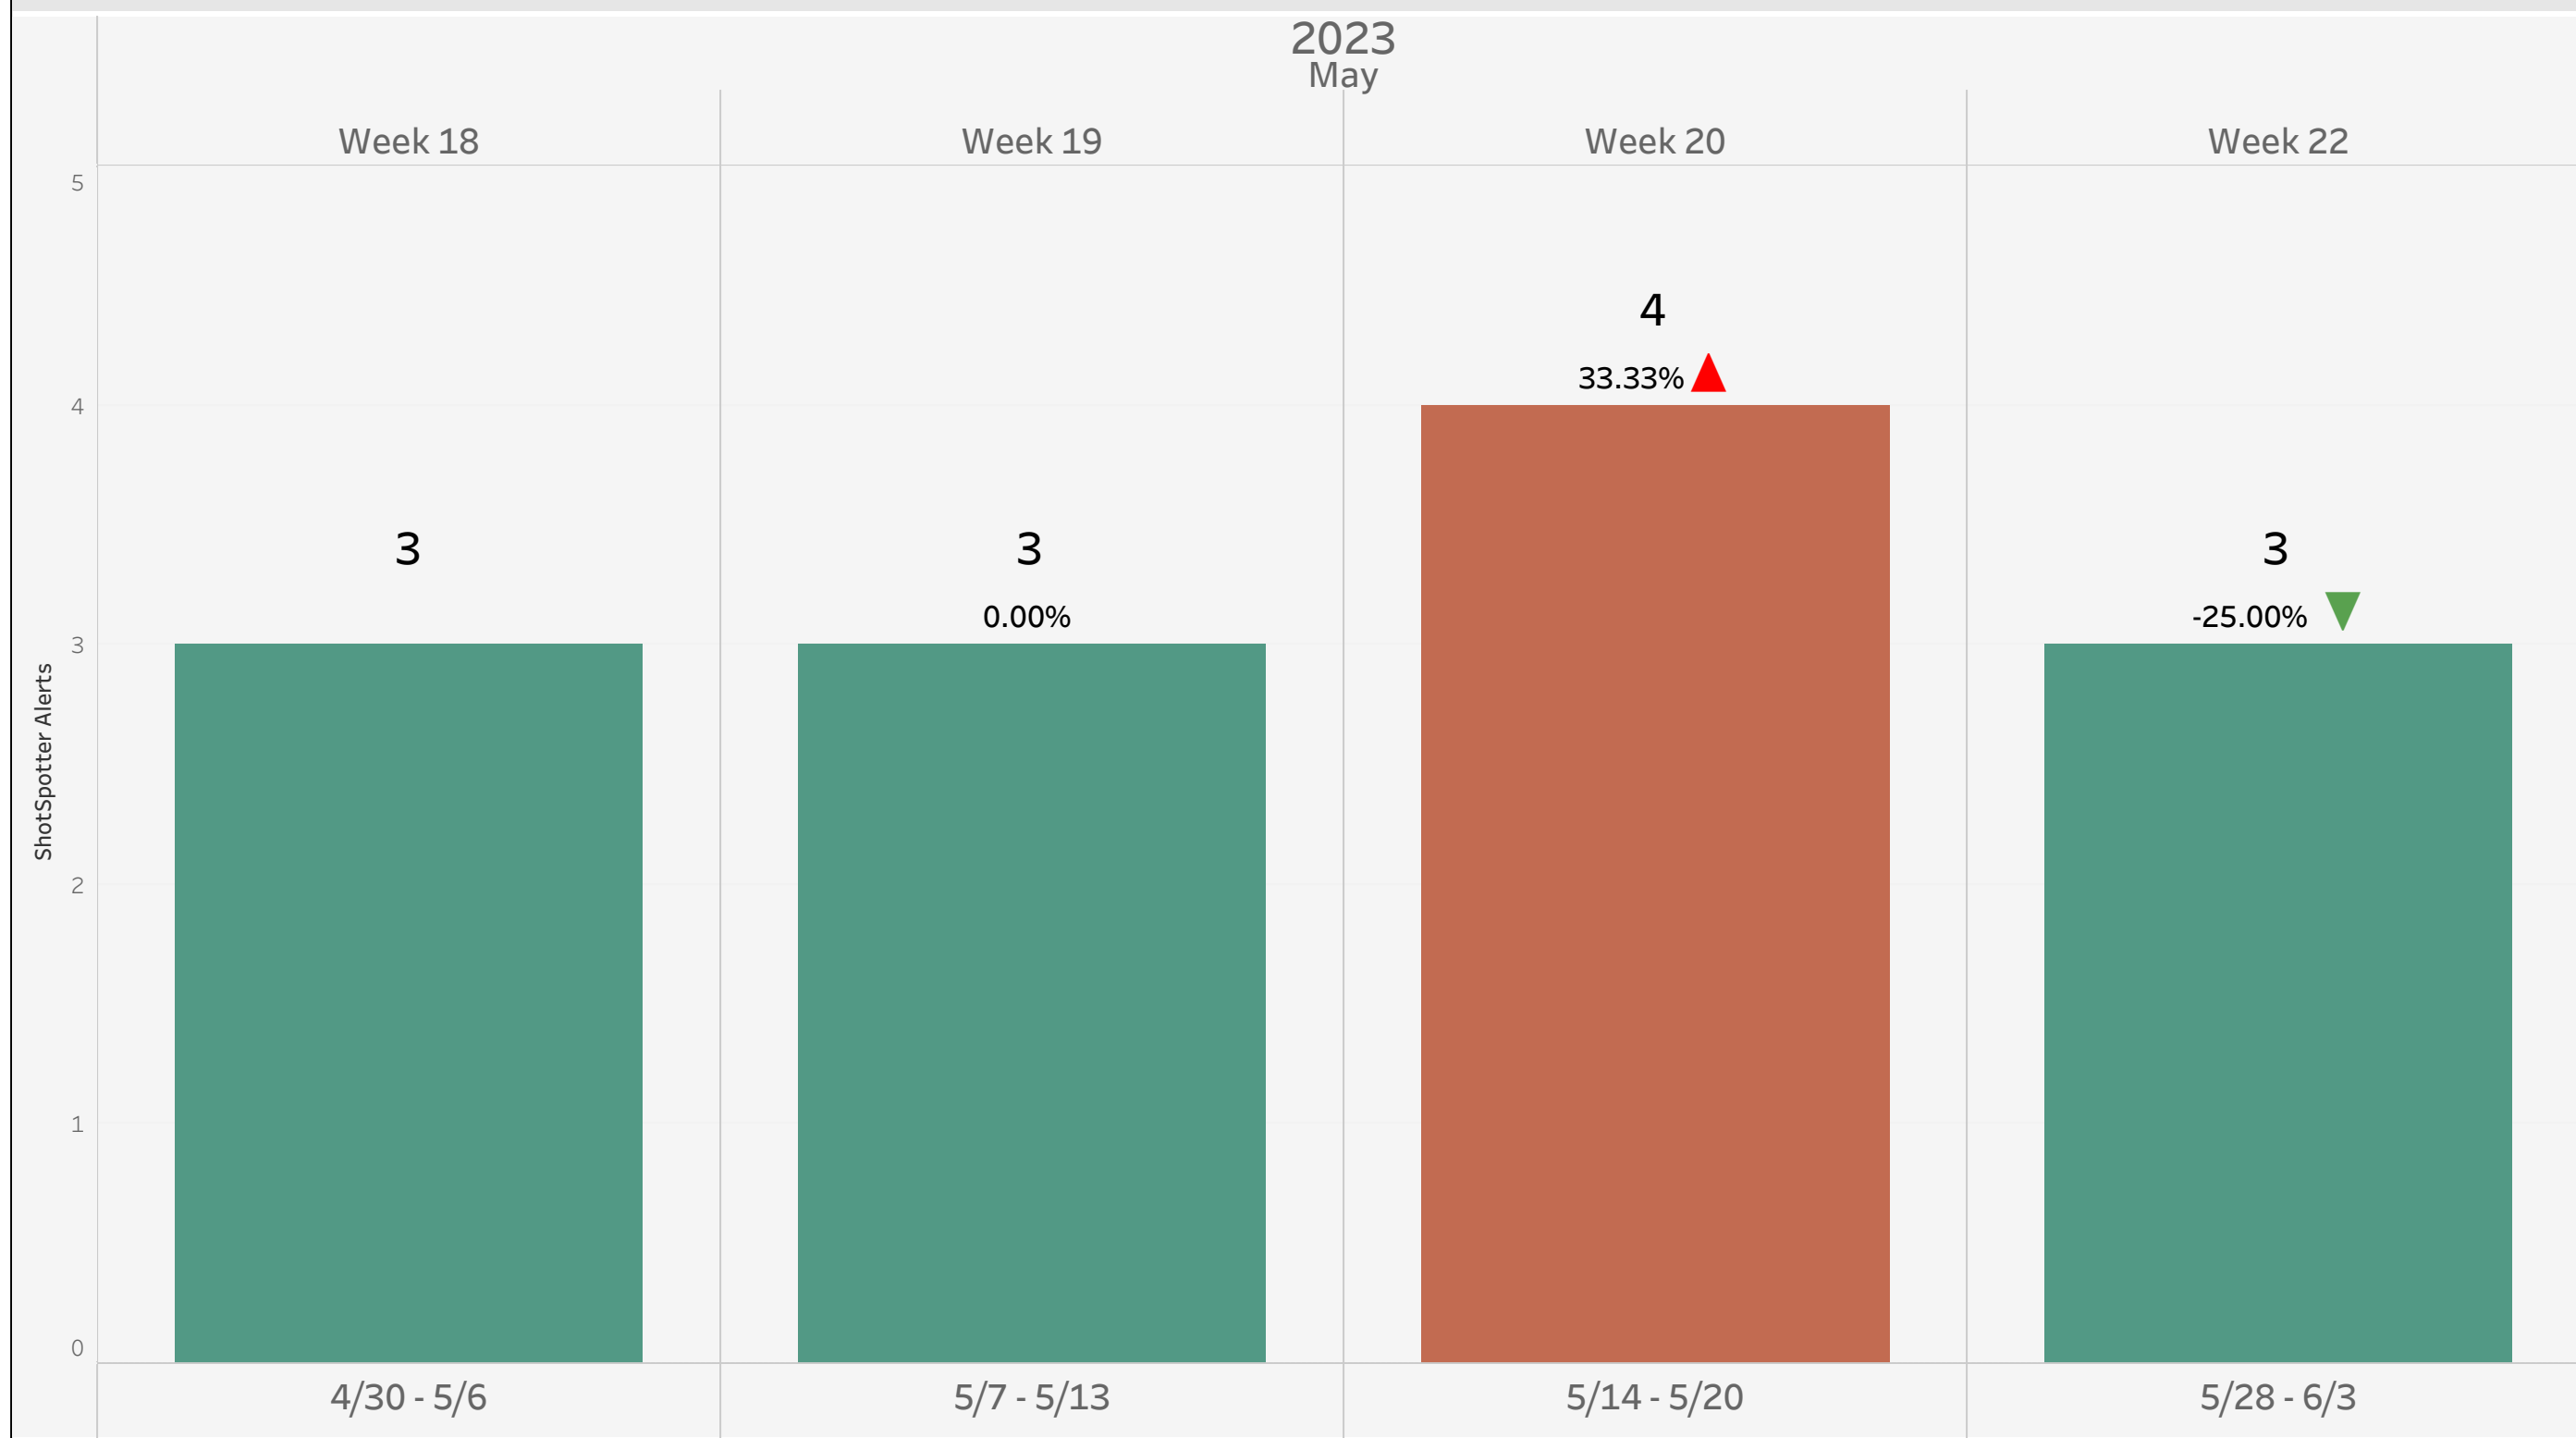

Monthly Gunfire Report

Holyoke PD

Date Range

5/1/2023 00:00:00 to 5/31/2023 23:59:59

This entire report excludes data for the following dates: January 1, July 4, and December 31.

SoundThinking sends alerts thru the ShotSpotter program. This is published to customers within 60 seconds of the incident occurring (90% or more of the time). If there is a break in shooting volley, the additional incidents will be sent for the same location or nearby. Therefore, the number of alerts may be affected by these additional incidents. SoundThinking Proprietary and Confidential. Internal Use Only. This report contains proprietary, confidential, and copyrighted data and may not be used for any purposes other than those explicitly authorized by the SoundThinking license agreement and may not be distributed outside the licensed customer's department without the express, written permission of SoundThinking.

Peak Hours		Peak Days	
1 AM	2	Tuesday	4
10 PM	1	Saturday	3
9 PM	1	Wednesday	3

5. Number of ShotSpotter Alerts Tagged as Full Auto (If none expect blank):

ShotSpotter Alerts: 2 Rounds Fired: 52

6. Top Block and Street with Gunfire:

Block and Street	ShotSpotter Alerts	Rounds Fired
500 S Canal St	2	4

Chart - Year-Over-Year

Select Date Range
1/1/2021 00:00:00 to 12..

Coverage Zone(s)
HolyokeMA

Select District(s)
All

Select Beat(s)
All

2023

Chart - Week vs Previous Week

Select Date Range
5/1/2023 00:00:00 to 5/31/..

Coverage Zone(s)
All

Select District(s)
All

Select Beat(s)
All

Peak -Hours/Days

	0	1	2	4	5	6	16	17	18	20	21	22	Total
Sun			1				1						2
Mon					1								1
Tue				1				1	1			1	4
Wed		1								1	1		3
Sat	1	1				1							3
Total	1	2	1	1	1	1	1	1	1	1	1	1	13