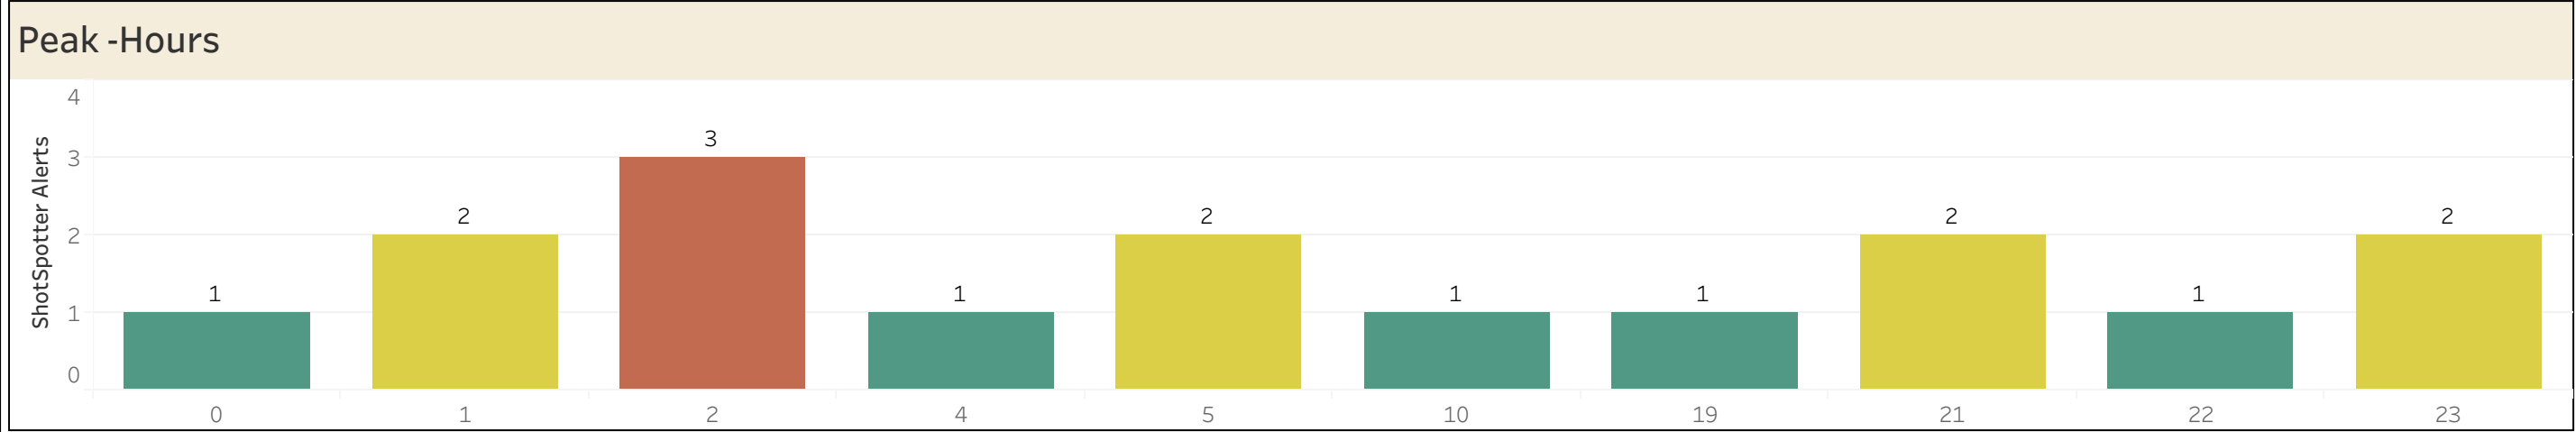

Peak -Hours/Days

	0	1	2	4	5	10	19	21	22	23	Total
Sun			1		1					1	3
Mon	1	1		1					1		4
Wed		1					1	1			3
Thu			1		1					1	3
Sat			1			1		1			3
Total	1	2	3	1	2	1	1	2	1	2	16

Select Date Range
6/1/2023 00:00:00 to 6/3..

Coverage Zone(s)
All

Select District(s)
No District

Select Beat(s)
No Beat

Status
published