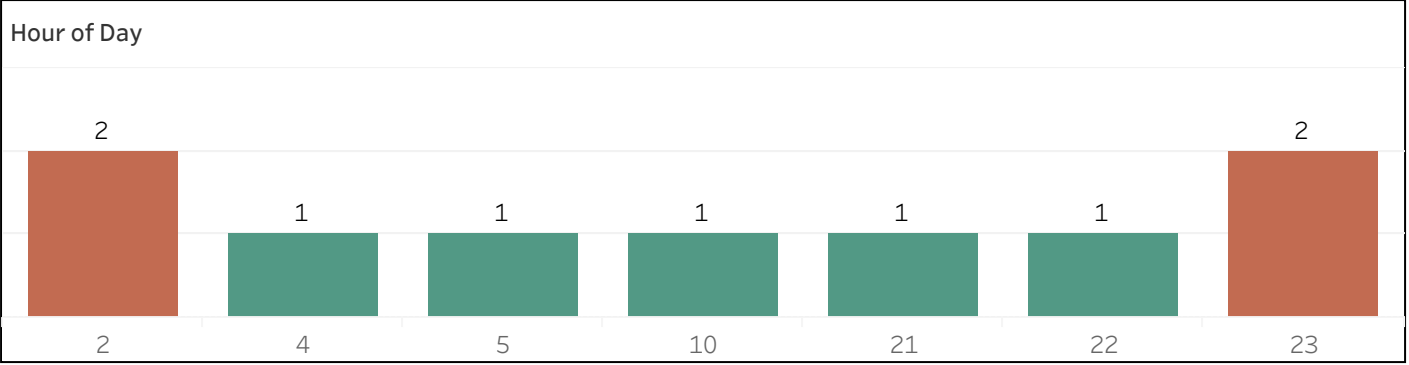

SoundThinking Proprietary and Confidential. Internal Use Only. This report contains proprietary, confidential, and copyrighted data and may not be used for any purposes other than those explicitly authorized by the SoundThinking license agreement and may not be distributed outside the licensed customer's department without the express, written permission of SoundThinking.