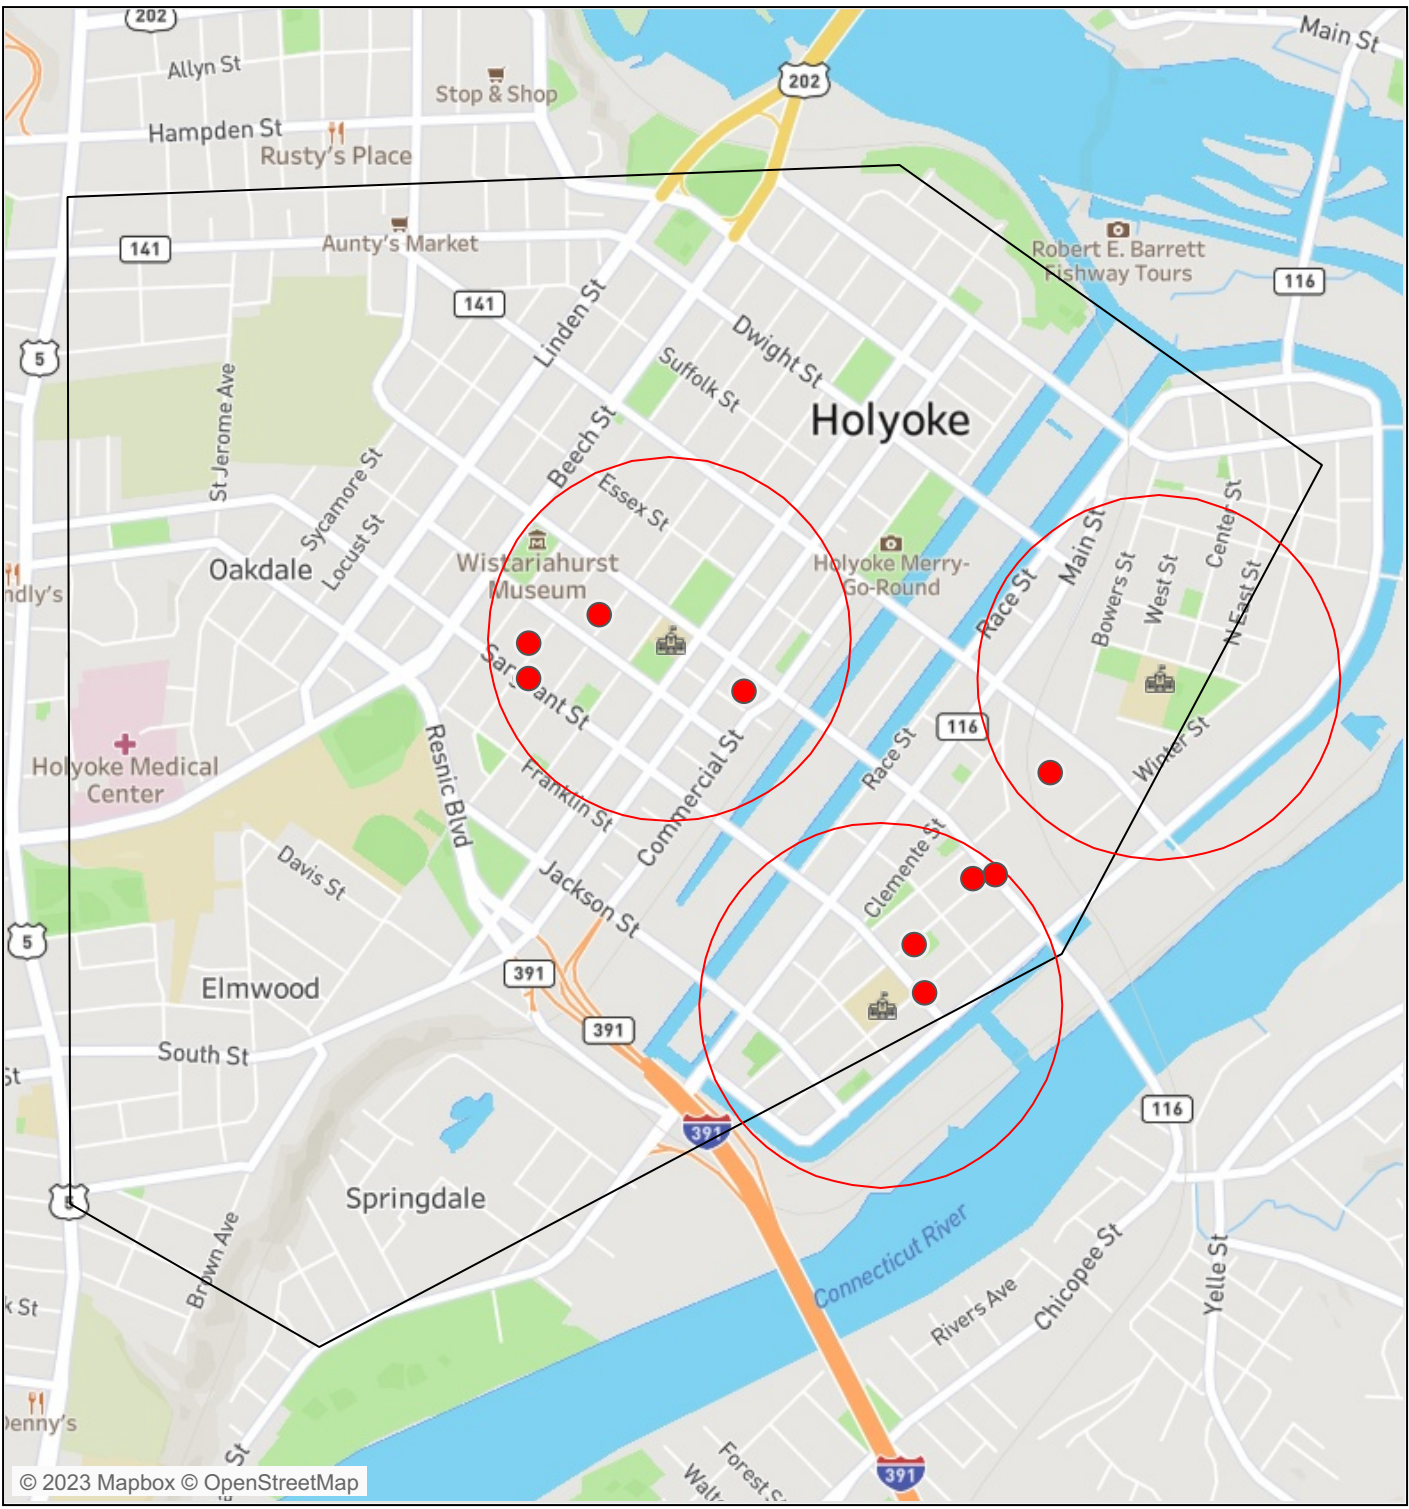

Address	ShotSpotter Alerts	Rounds Fired
100 Appleton St	1	30
Grand Total	1	30

Chart - Historical

2023

Local Date and Time
1/1/2021 00:00:00 to ..

Coverage Zone(s)
All

Select District(s)
All

Select Beat(s)
All

Map - ShotSpotter Alerts 1/4 of a Mile Around Public Schools

School Name	ShotSpotter Alerts	Rounds Fired
Morgan Full Service Community School	4	7
H.B. Lawrence School	4	25
Kelly Elementary	1	30
Grand Total	9	62