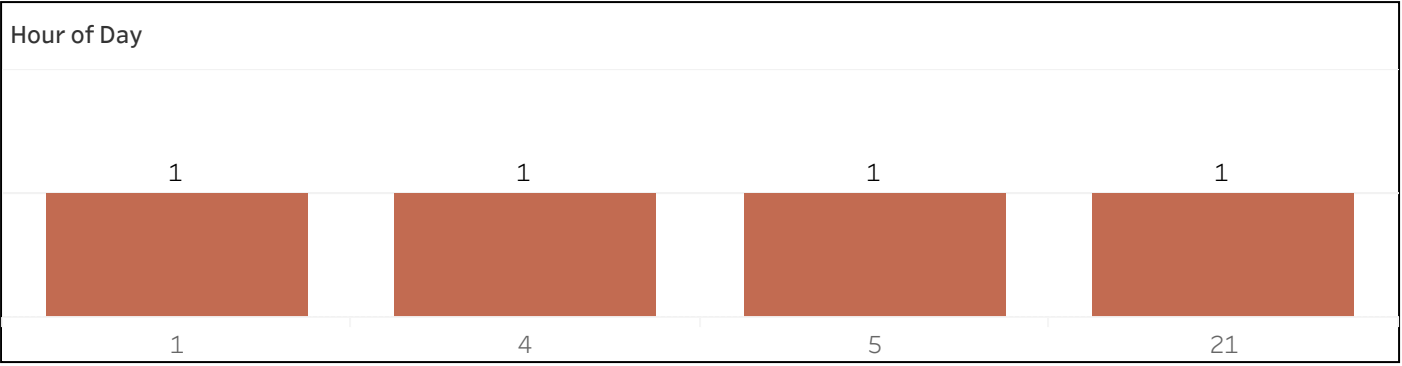

School Name	ShotSpotter Alerts	Rounds Fired
Bard College - Holyoke Microcollege	4	23
Grand Total	4	23

Select Date Range
6/1/2023 12:00:00 AM to ..

Select State(s)
Massachusetts

Select City(s)
All

Coverage Zone(s)
HolyokeMA

Schools data obtained from the US Department of Education. Only displaying public schools. Current month is excluded.