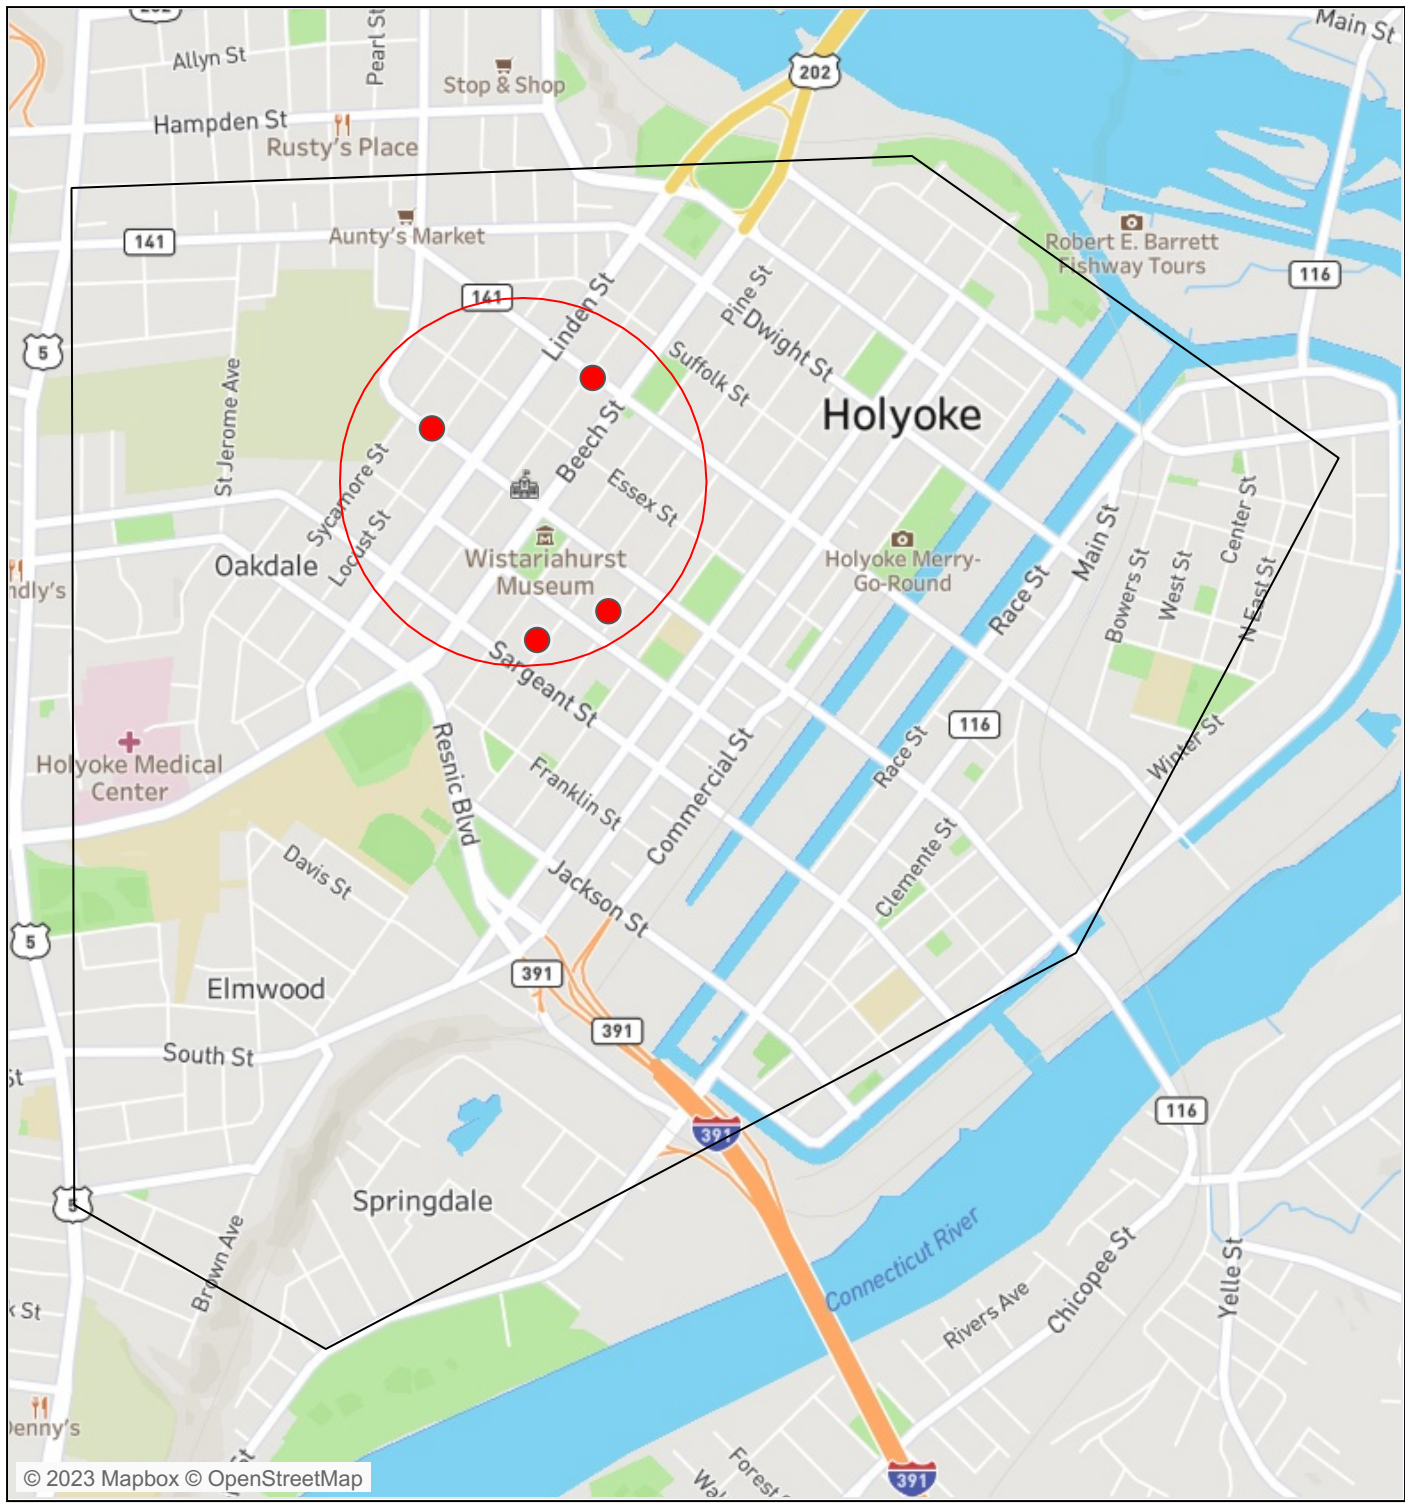

Monthly Gunfire Report

Holyoke PD

Date Range

6/1/2023 00:00:00 to 6/30/2023 23:59:59

This entire report excludes data for the following dates: January 1, July 4, and December 31.

SoundThinking sends alerts thru the ShotSpotter program. This is published to customers within 60 seconds of the incident occurring (90% or more of the time). If there is a break in shooting volley, the additional incidents will be sent for the same location or nearby. Therefore, the number of alerts may be affected by these additional incidents. SoundThinking Proprietary and Confidential. Internal Use Only. This report contains proprietary, confidential, and copyrighted data and may not be used for any purposes other than those explicitly authorized by the SoundThinking license agreement and may not be distributed outside the licensed customer's department without the express, written permission of SoundThinking.

Select State(s)
Massachusetts

Select City(s)
All

Coverage Zone(s)
HolyokeMA

Schools data obtained from the US Department of Education. Only displaying private schools. Current month is excluded.

Map - ShotSpotter Alerts 1/4 of a Mile Around Colleges and Universities

School Name	ShotSpotter Alerts	Rounds Fired
Bard College - Holyoke Microcollege	4	23
Grand Total	4	23

Select Date Range
6/1/2023 12:00:00 AM to ..

Select State(s)
Massachusetts

Select City(s)
All

Coverage Zone(s)
HolyokeMA