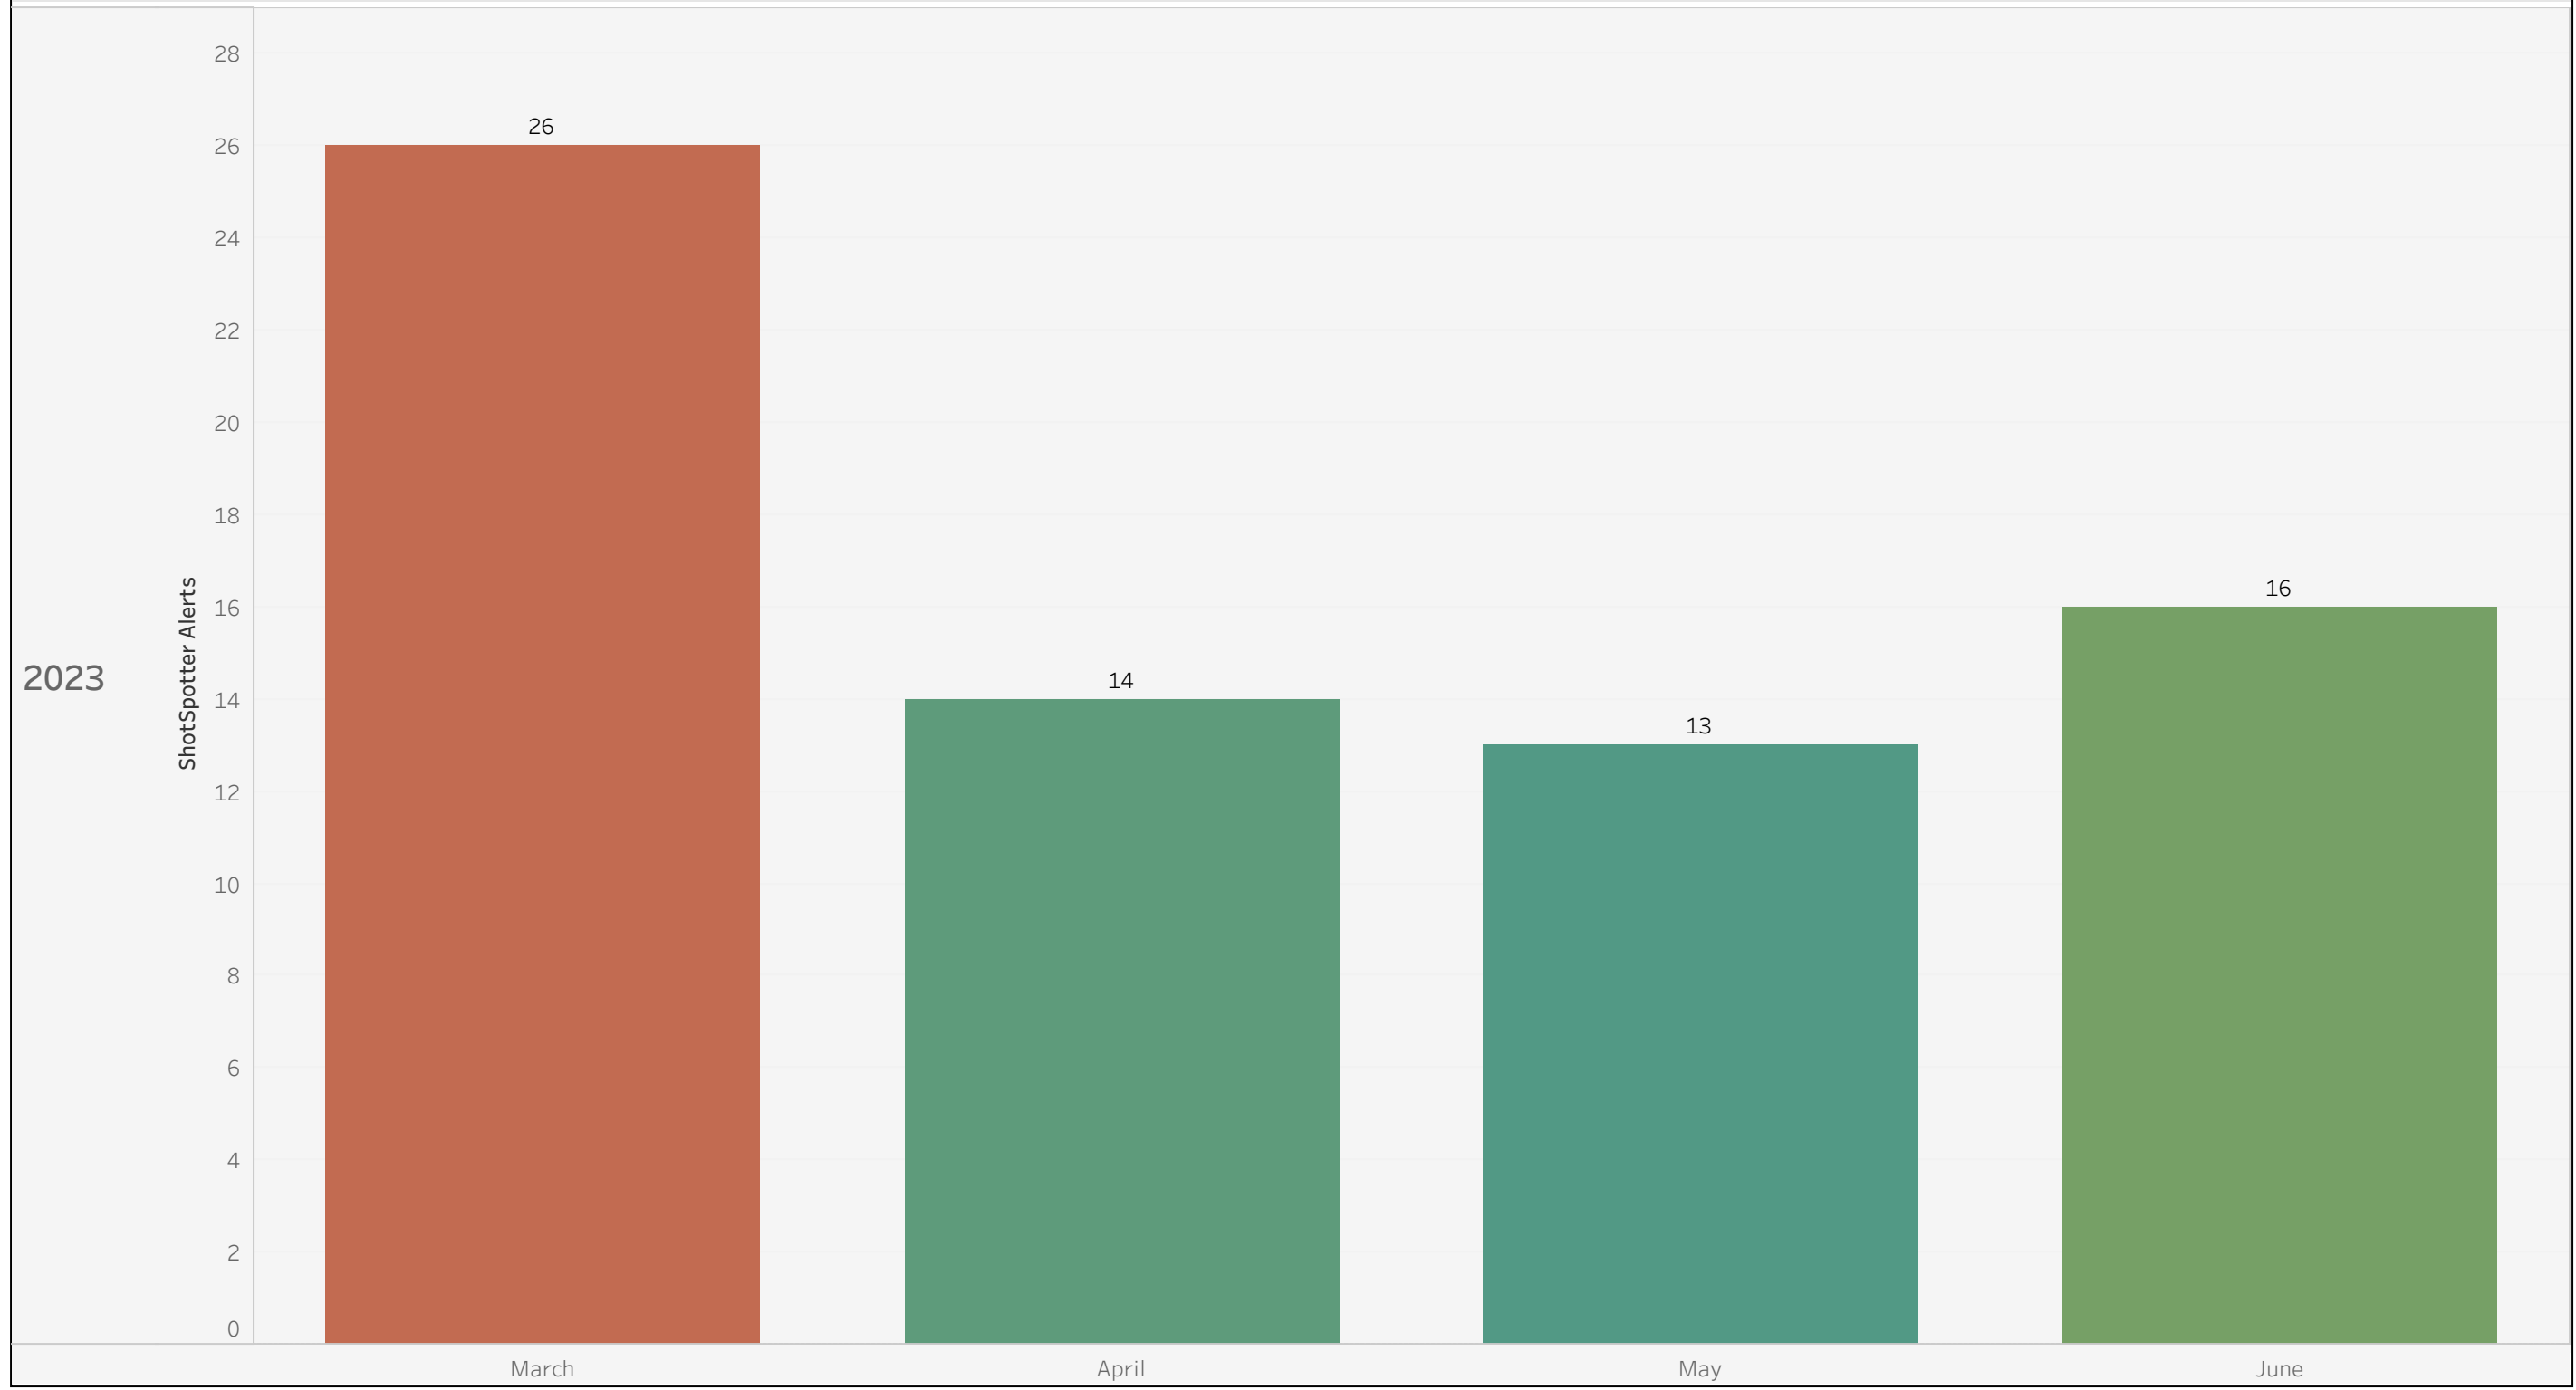

Chart - Year-Over-Year

Select Date Range
1/1/2021 00:00:00 to 12..

Coverage Zone(s)
HolyokeMA

Select District(s)
All

Select Beat(s)
All

2023

SoundThinking Proprietary and Confidential. Internal Use Only. This report contains proprietary, confidential, and copyrighted data and may not be used for any purposes other than those explicitly authorized by the SoundThinking license agreement and may not be distributed outside the licensed customer's department without the express, written permission of SoundThinking.