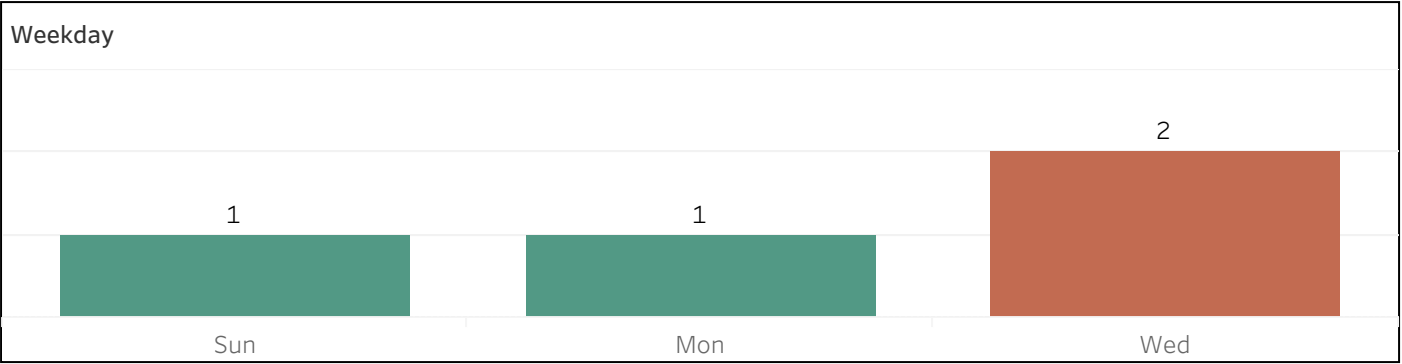

School Name	ShotSpotter Alerts	Rounds Fired
Bard College - Holyoke Microcollege	4	23
Grand Total	4	23

Select Date Range
6/1/2023 12:00:00 AM to ..

Select State(s)
Massachusetts

Select City(s)
All

Coverage Zone(s)
HolyokeMA

Schools data obtained from the US Department of Education. Only displaying public schools. Current month is excluded.