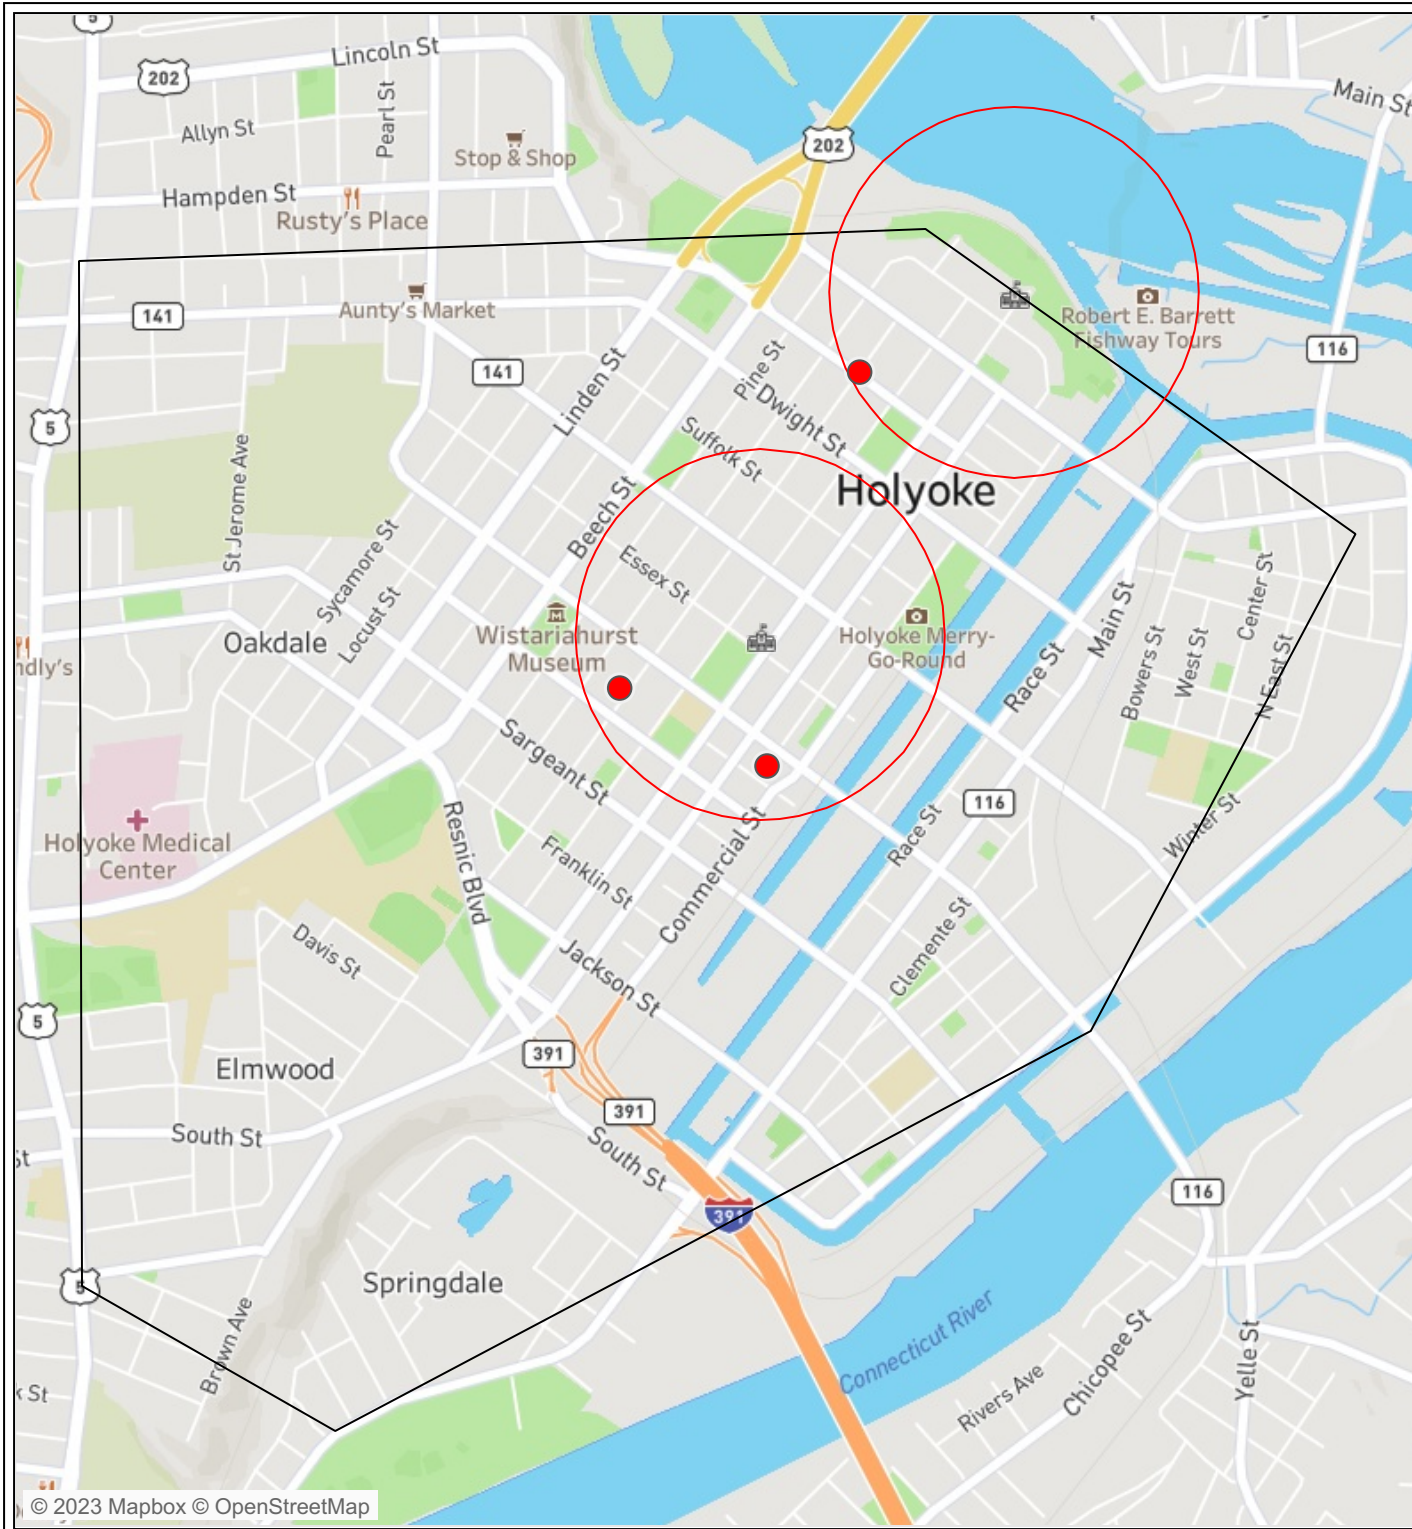

Map - ShotSpotter Alerts 1/4 of a Mile Around Private Schools