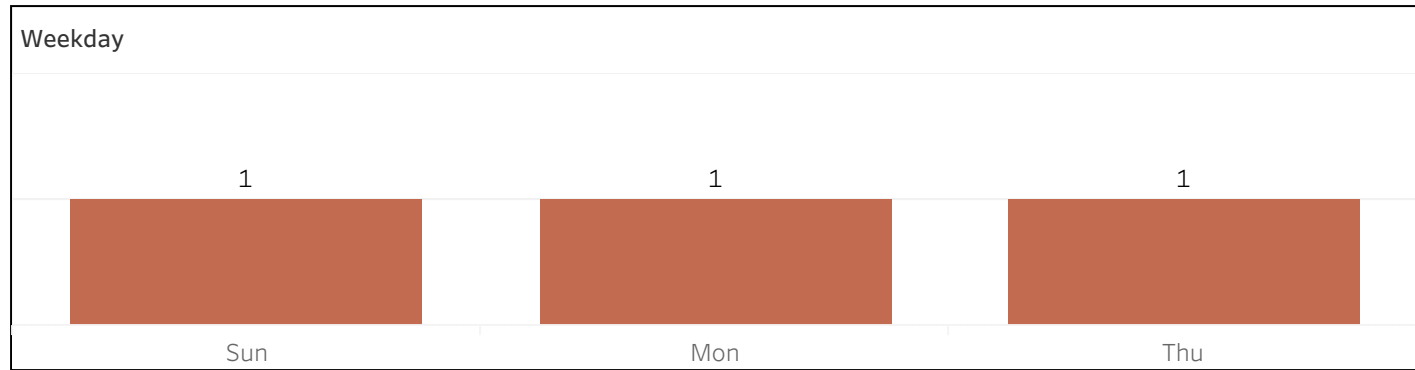

School Name	ShotSpotter Alerts	Rounds Fired
SPRINGDALE EDUCATION CENTER	2	15
MATER DOLOROSA ELEMENTARY SCHOOL	1	3
Grand Total	3	18

Select Date Range
6/1/2023 12:00:00 AM t..

Select State(s)
Massachusetts

Select City(s)
All

Coverage Zone(s)
HolyokeMA

Schools data obtained from the US Department of Education. Only displaying private schools. Current month is excluded.