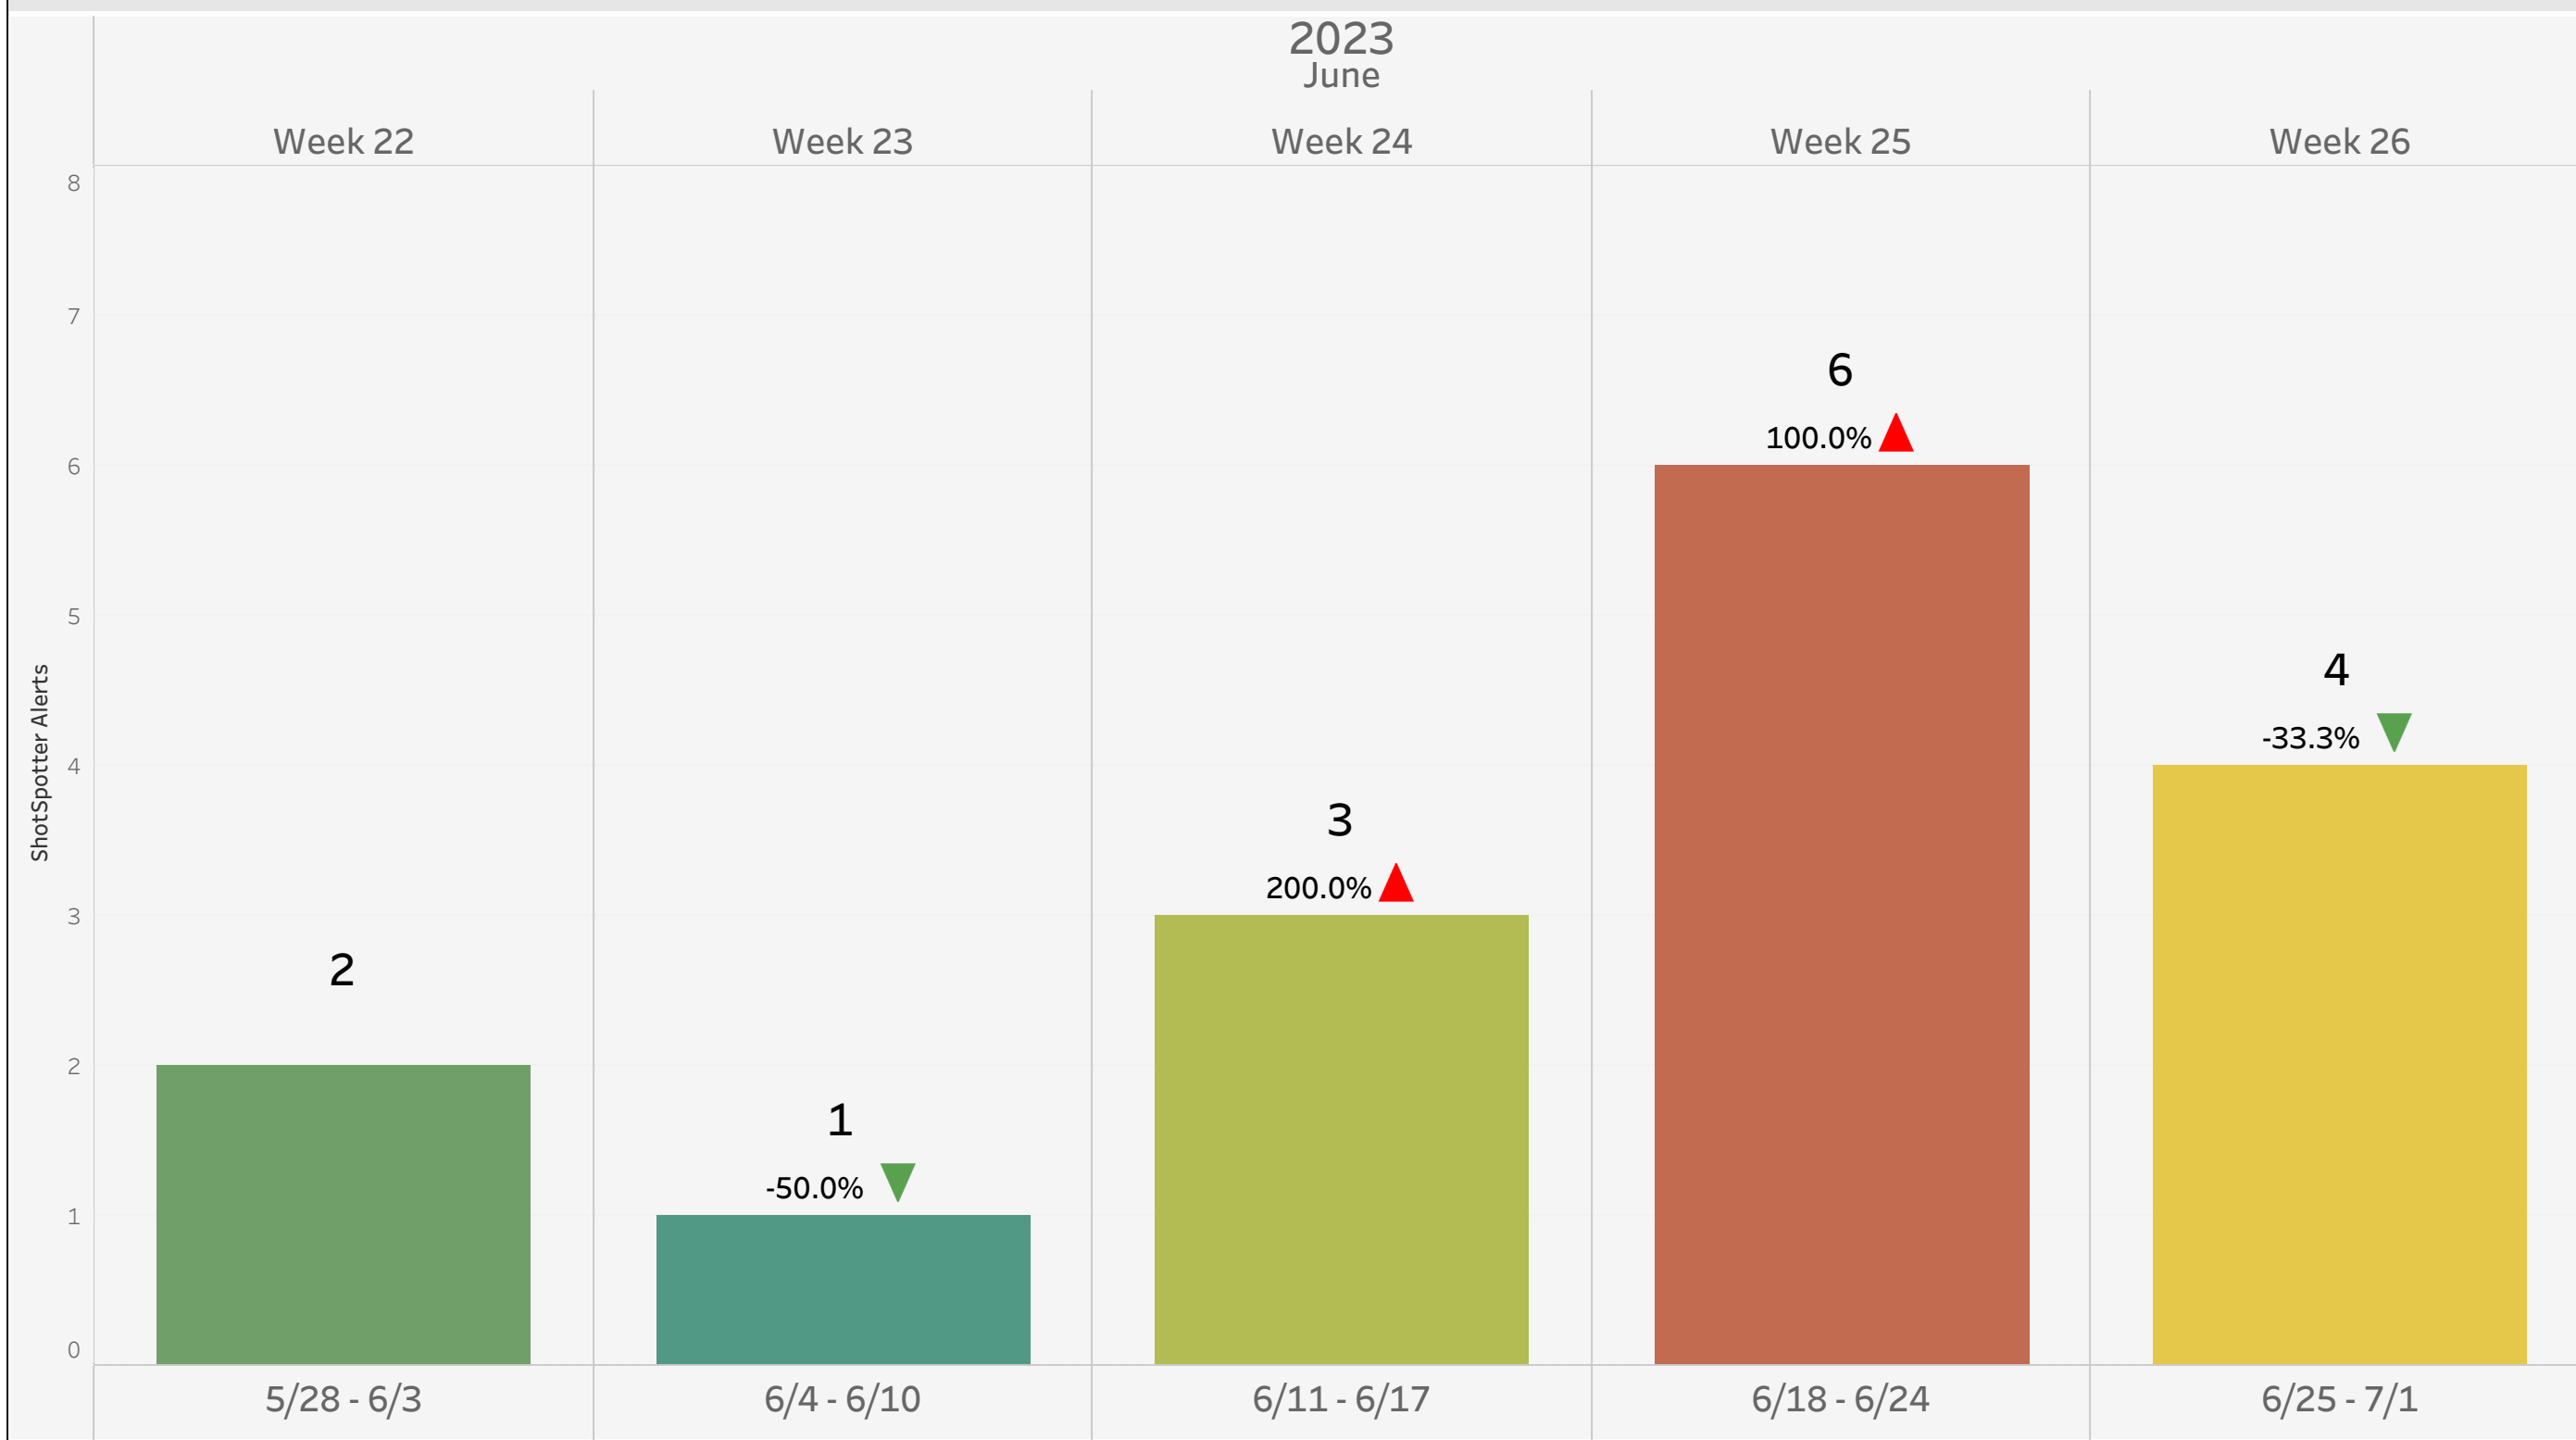

Monthly Gunfire Report

Holyoke PD

Date Range

6/1/2023 00:00:00 to 6/30/2023 23:59:59

This entire report excludes data for the following dates: January 1, July 4, and December 31.

SoundThinking sends alerts thru the ShotSpotter program. This is published to customers within 60 seconds of the incident occurring (90% or more of the time). If there is a break in shooting volley, the additional incidents will be sent for the same location or nearby. Therefore, the number of alerts may be affected by these additional incidents. SoundThinking Proprietary and Confidential. Internal Use Only. This report contains proprietary, confidential, and copyrighted data and may not be used for any purposes other than those explicitly authorized by the SoundThinking license agreement and may not be distributed outside the licensed customer's department without the express, written permission of SoundThinking.

Peak Hours		Peak Days	
2 AM	3	Monday	4
11 PM	2	Saturday	3
9 PM	2	Thursday	3

5. Number of ShotSpotter Alerts Tagged as Full Auto (If none expect blank):

ShotSpotter Alerts: 1 Rounds Fired: 30

6. Top Block and Street with Gunfire:

Block and Street	ShotSpotter Alerts	Rounds Fired
500 S Bridge St	2	2

Chart - Year-Over-Year

Select Date Range
1/1/2021 00:00:00 to 12..

Coverage Zone(s)
HolyokeMA

Select District(s)
All

Select Beat(s)
All

2023

Chart - Week vs Previous Week

Select Date Range
6/1/2023 00:00:00 to 6/30/..

Coverage Zone(s)
All

Select District(s)
All

Select Beat(s)
All

Peak -Hours/Days

	0	1	2	4	5	10	19	21	22	23	Total
Sun			1		1					1	3
Mon	1	1		1					1		4
Wed		1					1	1			3
Thu			1		1					1	3
Sat			1			1		1			3
Total	1	2	3	1	2	1	1	2	1	2	16