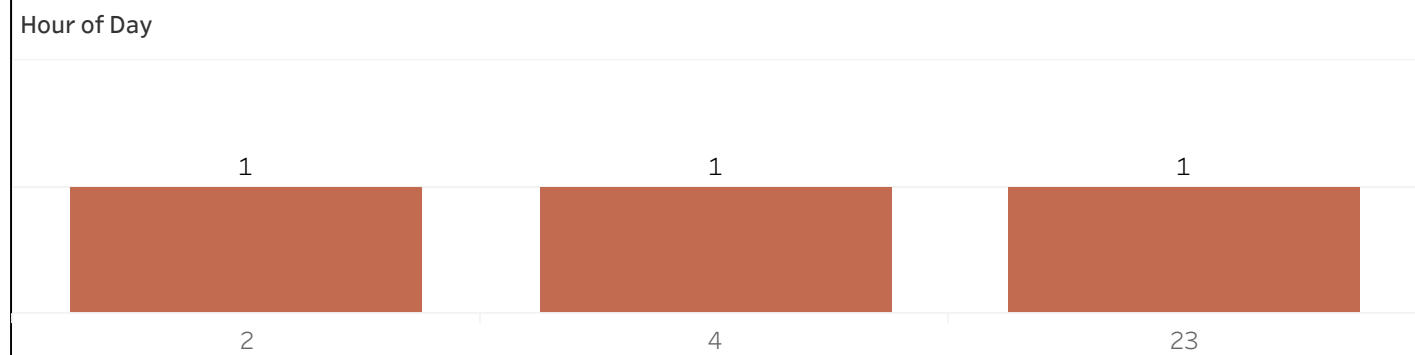

School Name	ShotSpotter Alerts	Rounds Fired
SPRINGDALE EDUCATION CENTER	2	15
MATER DOLOROSA ELEMENTARY SCHOOL	1	3
Grand Total	3	18

Select Date Range
6/1/2023 12:00:00 AM t..

Select State(s)
Massachusetts

Select City(s)
All

Coverage Zone(s)
HolyokeMA

Schools data obtained from the US Department of Education. Only displaying private schools. Current month is excluded.