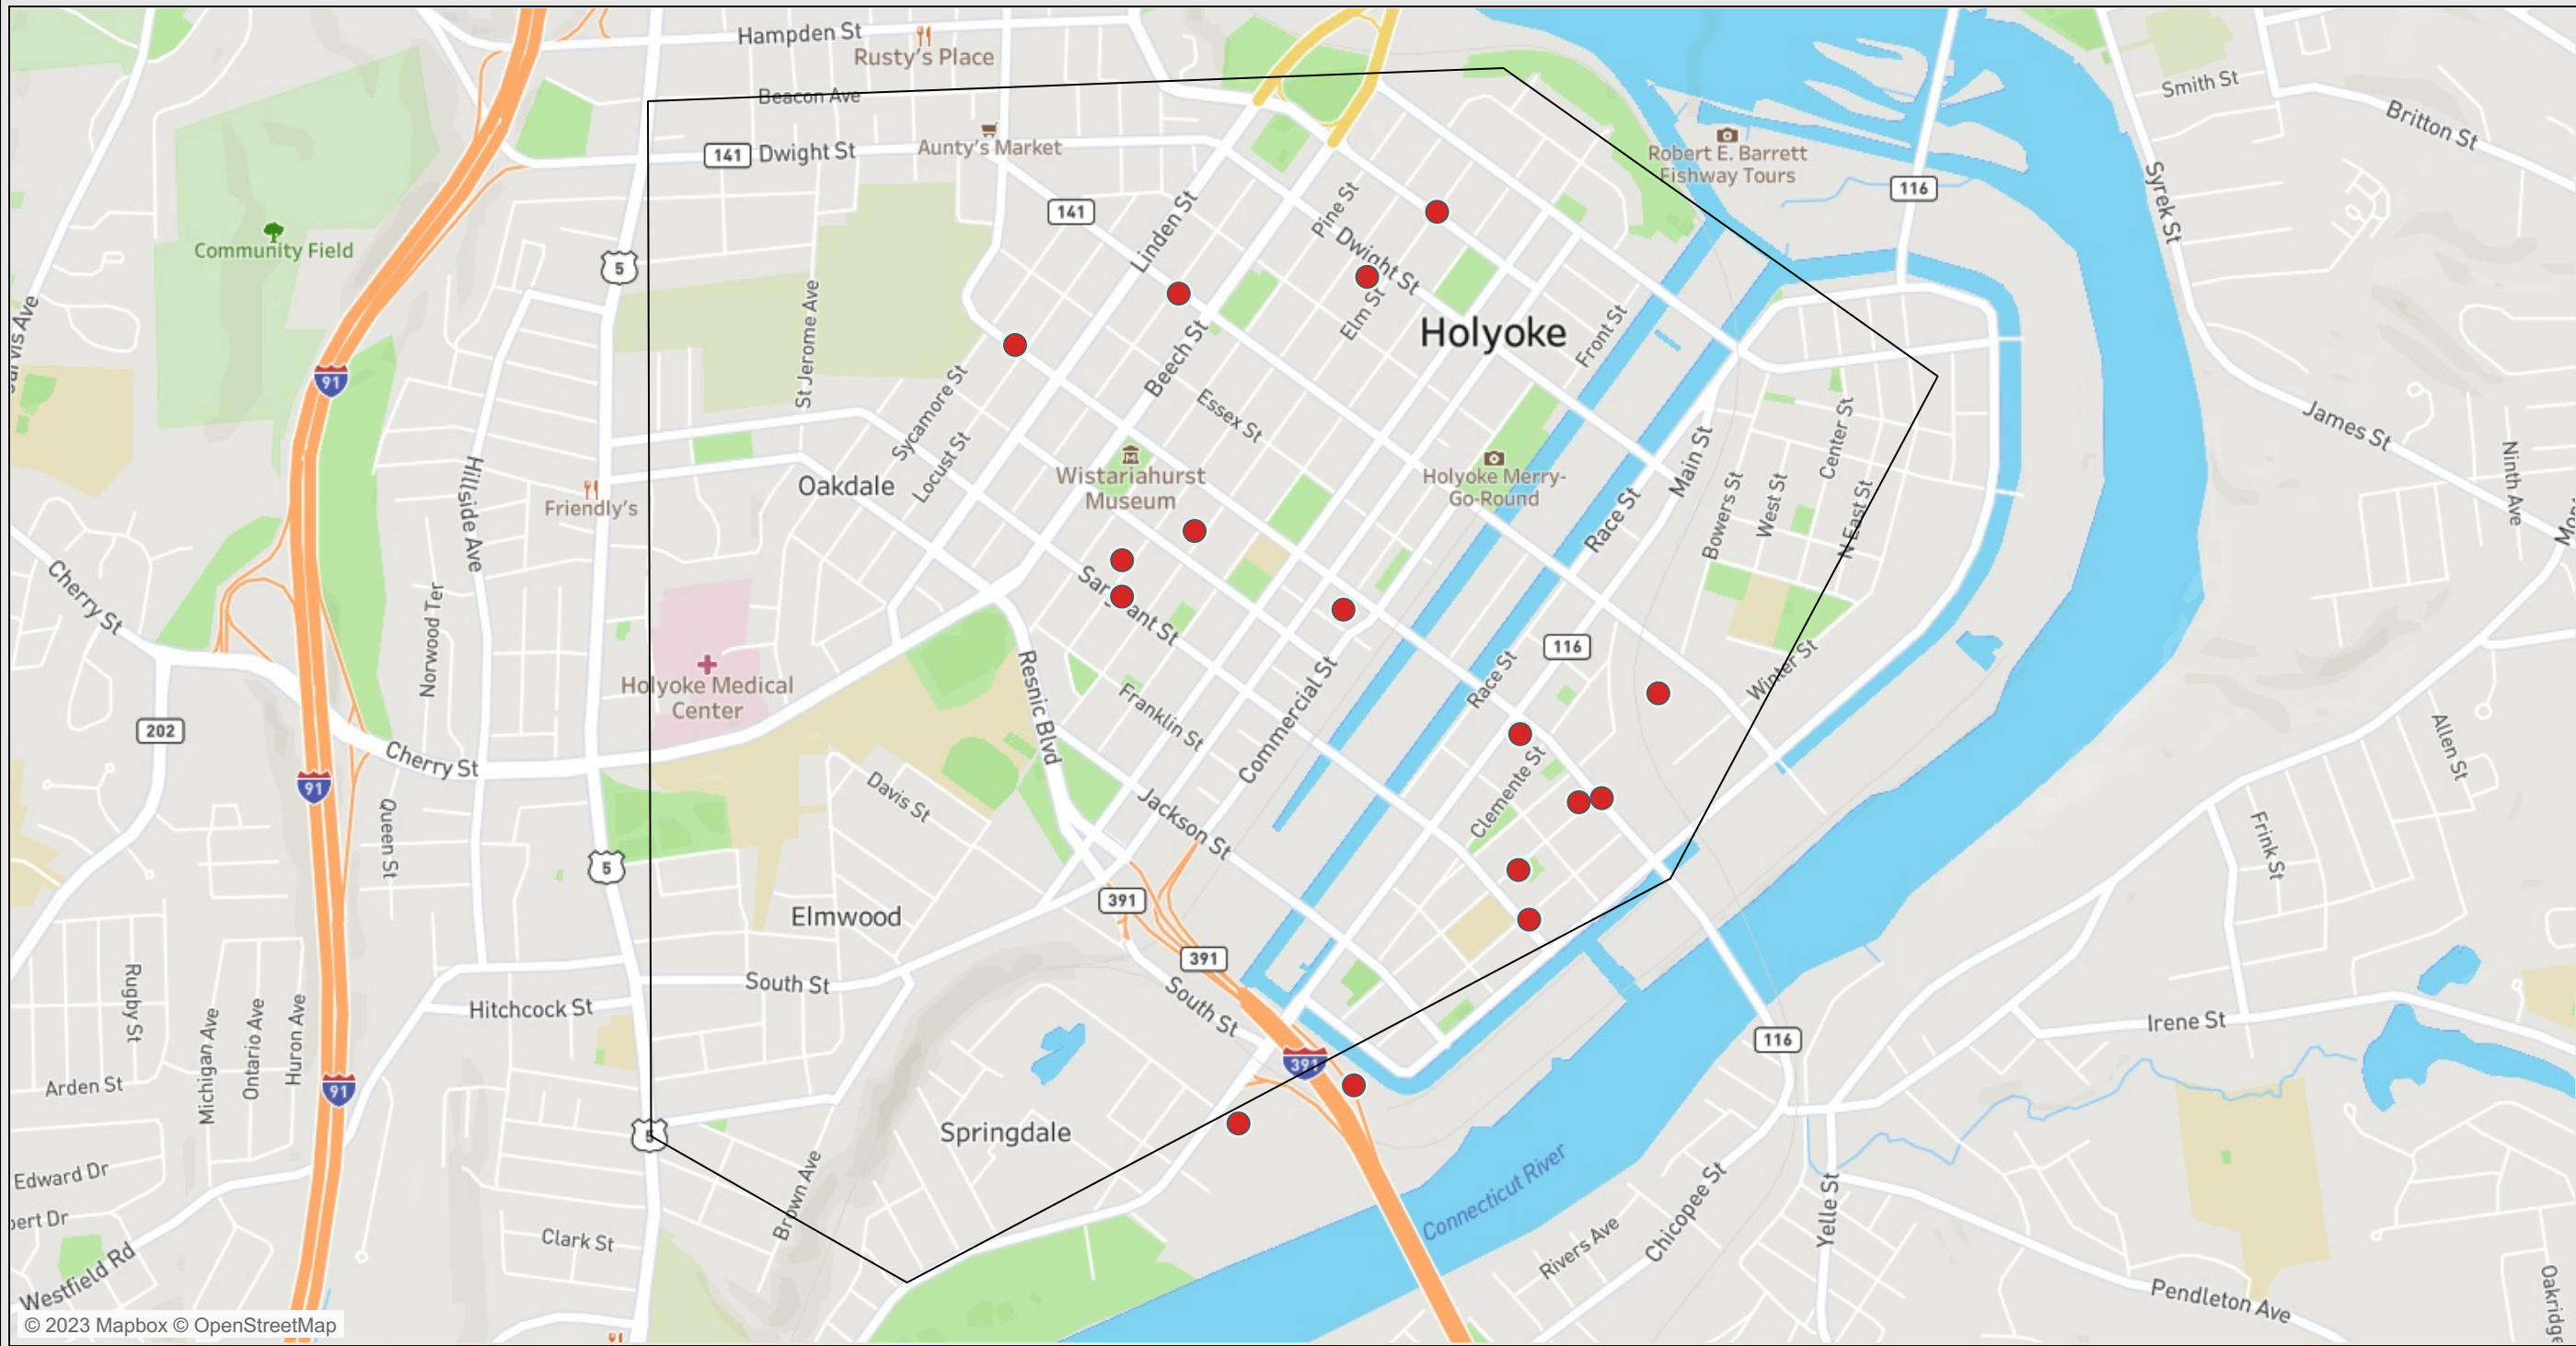

ShotSpotter Alerts	Rounds Fired	published
16	92	16

Select Date Range
6/1/2023 00:00:00 to 6/30/..

Rounds Fired
All values

Coverage Zone(s)
All

Select District(s)
All

Select Beat(s)
All

Select City or Cities
All

Select Month(s)
All

Select Weekday(s)
All

Taglist
All

Status
published

Status
published

SoundThinking Proprietary and Confidential. Internal Use Only. This report contains proprietary, confidential, and copyrighted data and may not be used for any purposes other than those explicitly authorized by the SoundThinking license agreement and may not be distributed outside the licensed customer's department without the express, written permission of SoundThinking.