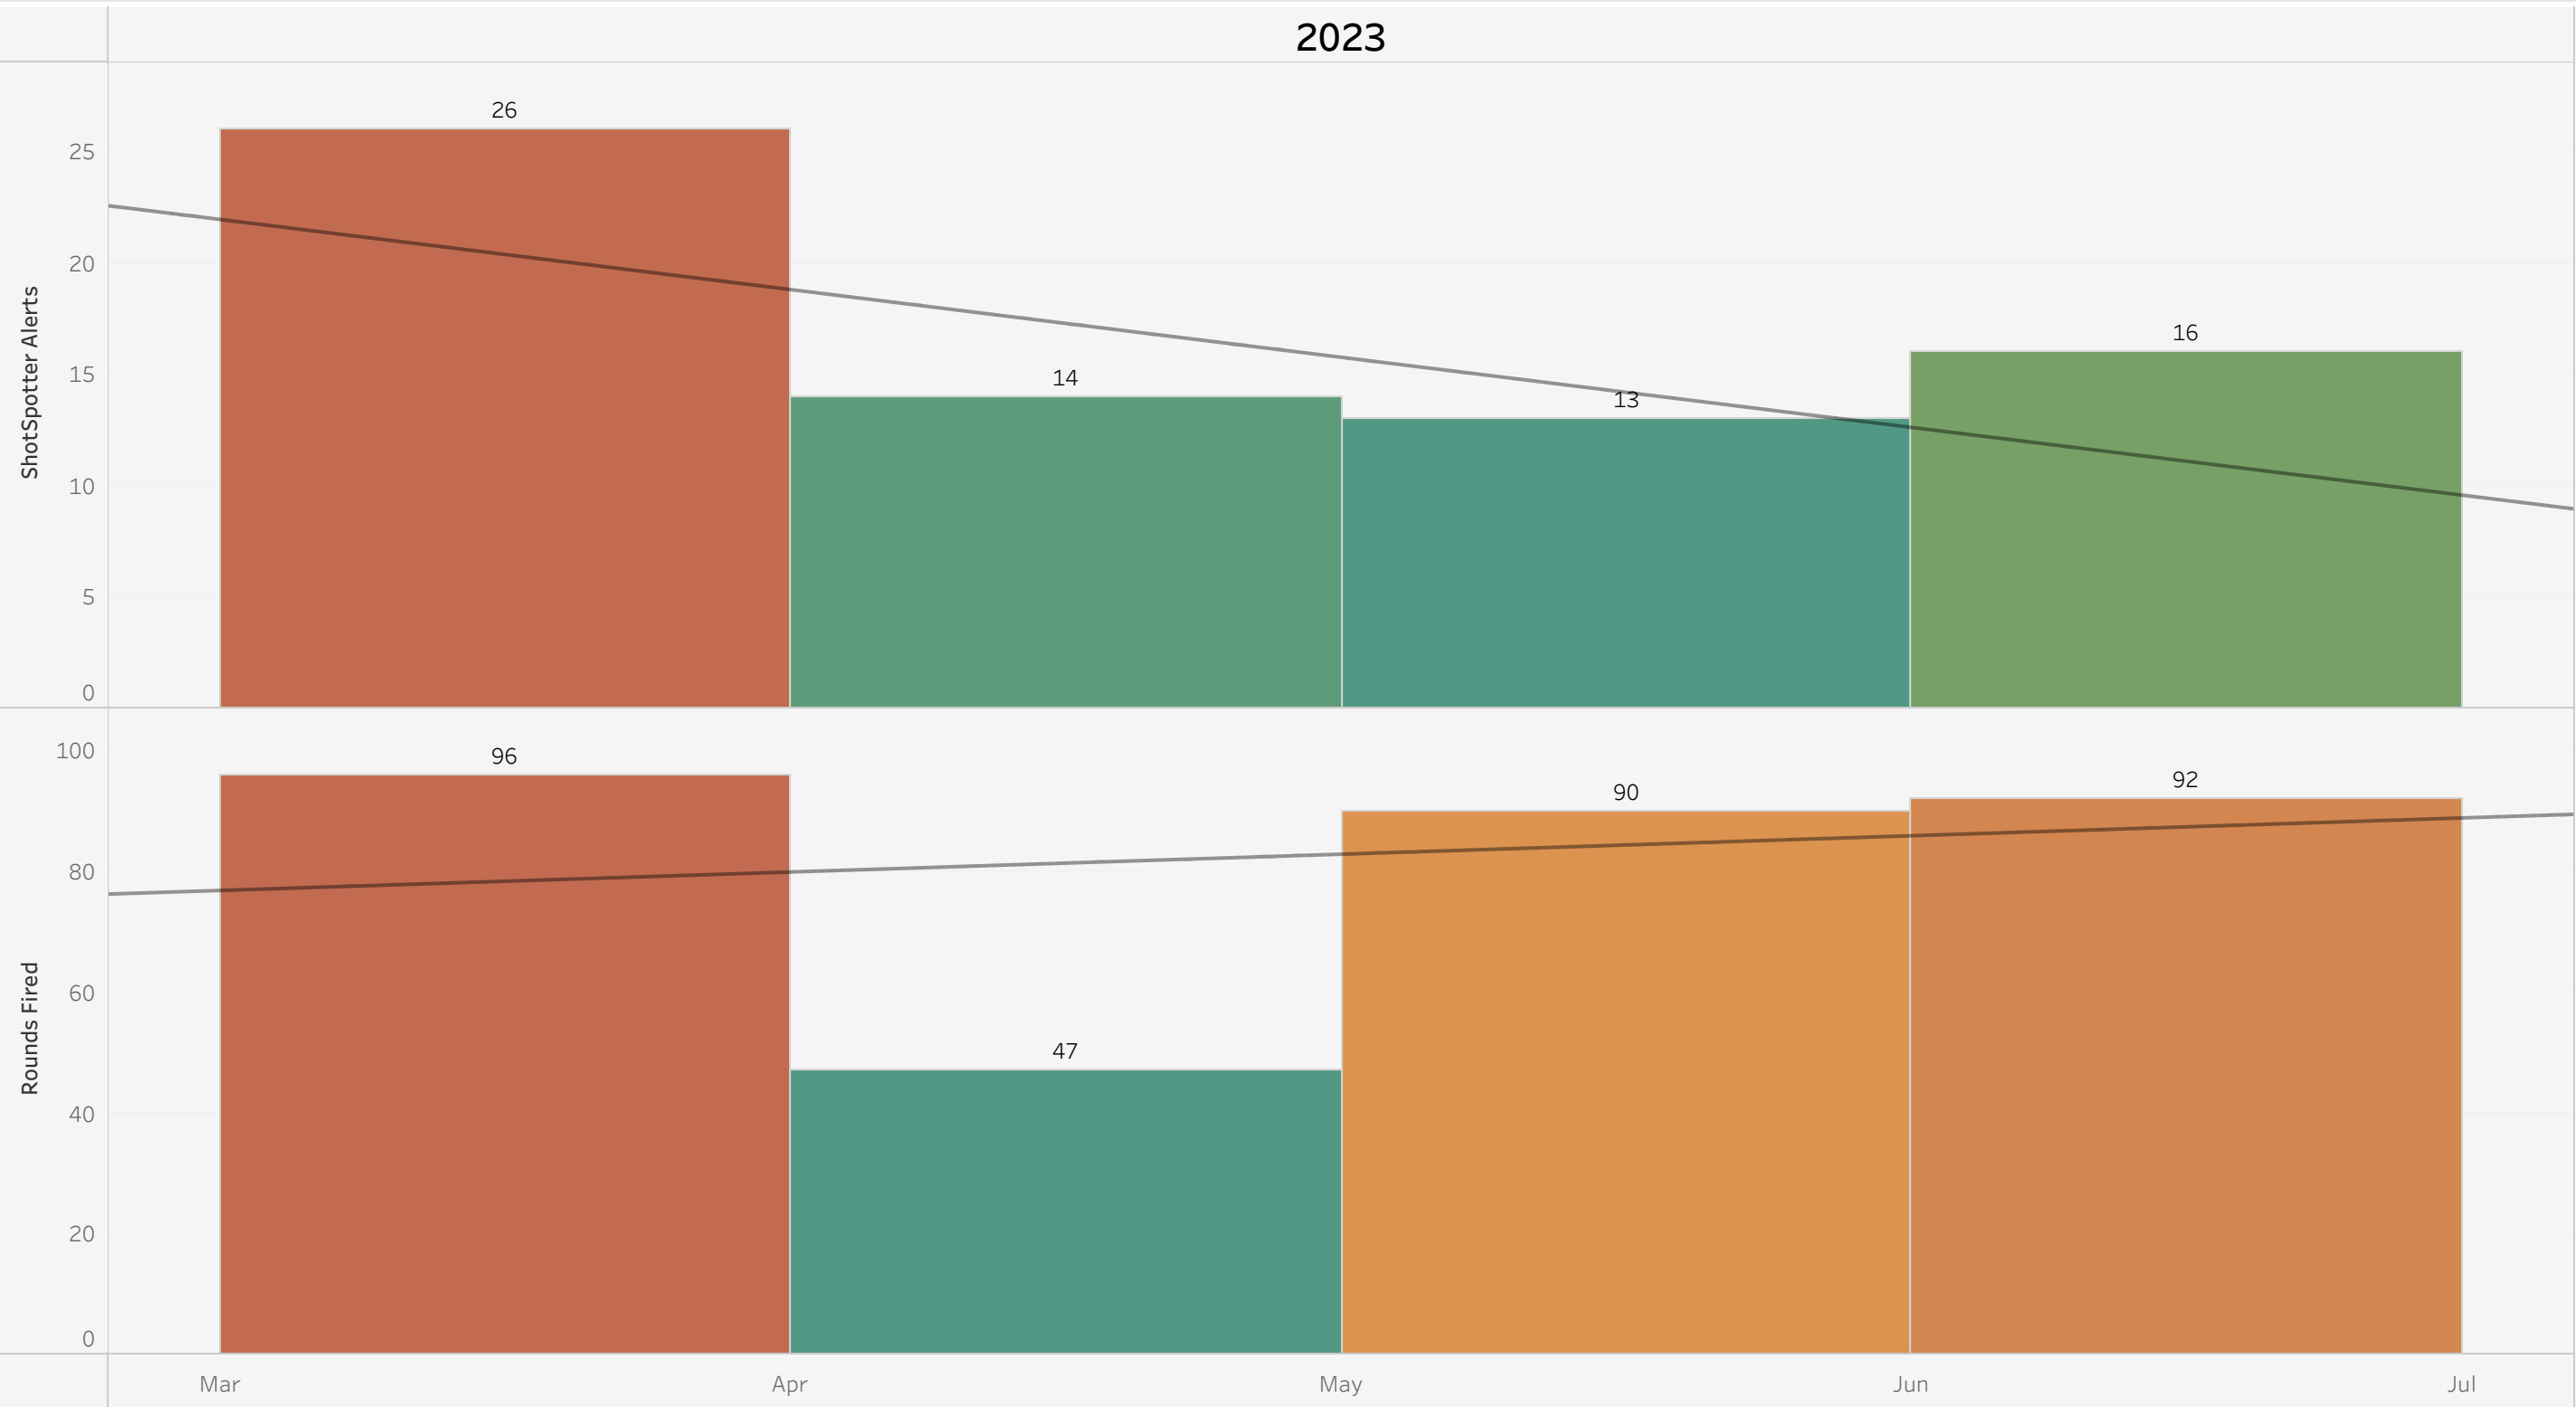

Select Date Range
6/1/2023 00:00:00 to 6/3..

Rounds Fired
All values

Select Month(s)
All

Select Weekday(s)
All

Taglist
All

Coverage Zone(s)
All

Select District(s)
Null

Select Beat(s)
All

Select District(s)
All

Select Beat(s)
All

THIS ANALYSIS CONTAINS TAGGED INCIDENTS BY THE INCIDENT REVIEW CENTER (IRC) AS FULL AUTO. WE RECOMMEND YOU FIND THE SAME LOCATIONS IN INSIGHT TO CONFIRM THE SOUND AND ADDITIONAL LOCATION DETAILS. **IF A COVERAGE DOES NOT HAVE INCIDENTS, IT WILL NOT BE DISPLAYED.**

Address	ShotSpotter Alerts	Rounds Fired
100 Appleton St	1	30
Grand Total	1	30

Chart - Historical

2023

Local Date and Time
1/1/2021 00:00:00 to ..

Coverage Zone(s)
All

Select District(s)
All

Select Beat(s)
All