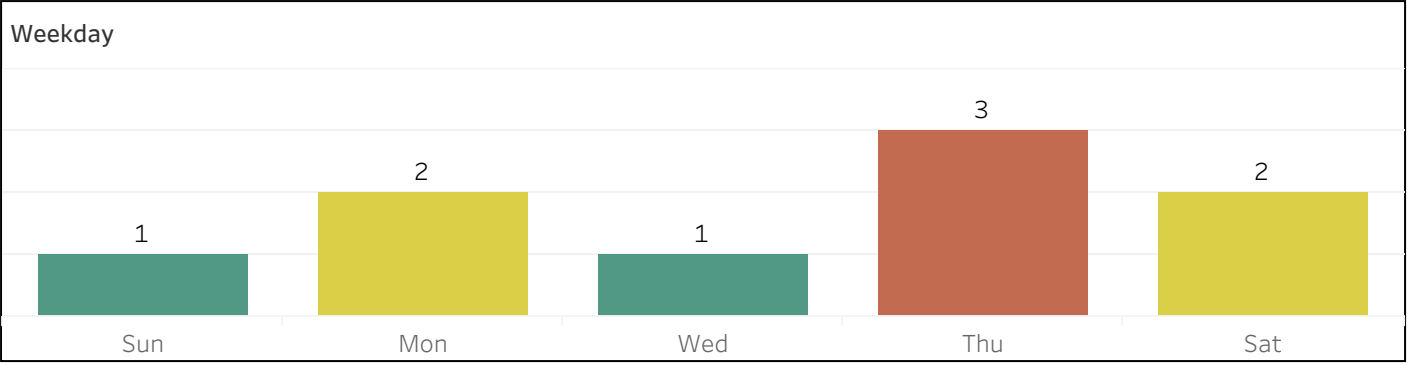

SoundThinking Proprietary and Confidential. Internal Use Only. This report contains proprietary, confidential, and copyrighted data and may not be used for any purposes other than those explicitly authorized by the SoundThinking license agreement and may not be distributed outside the licensed customer's department without the express, written permission of SoundThinking.