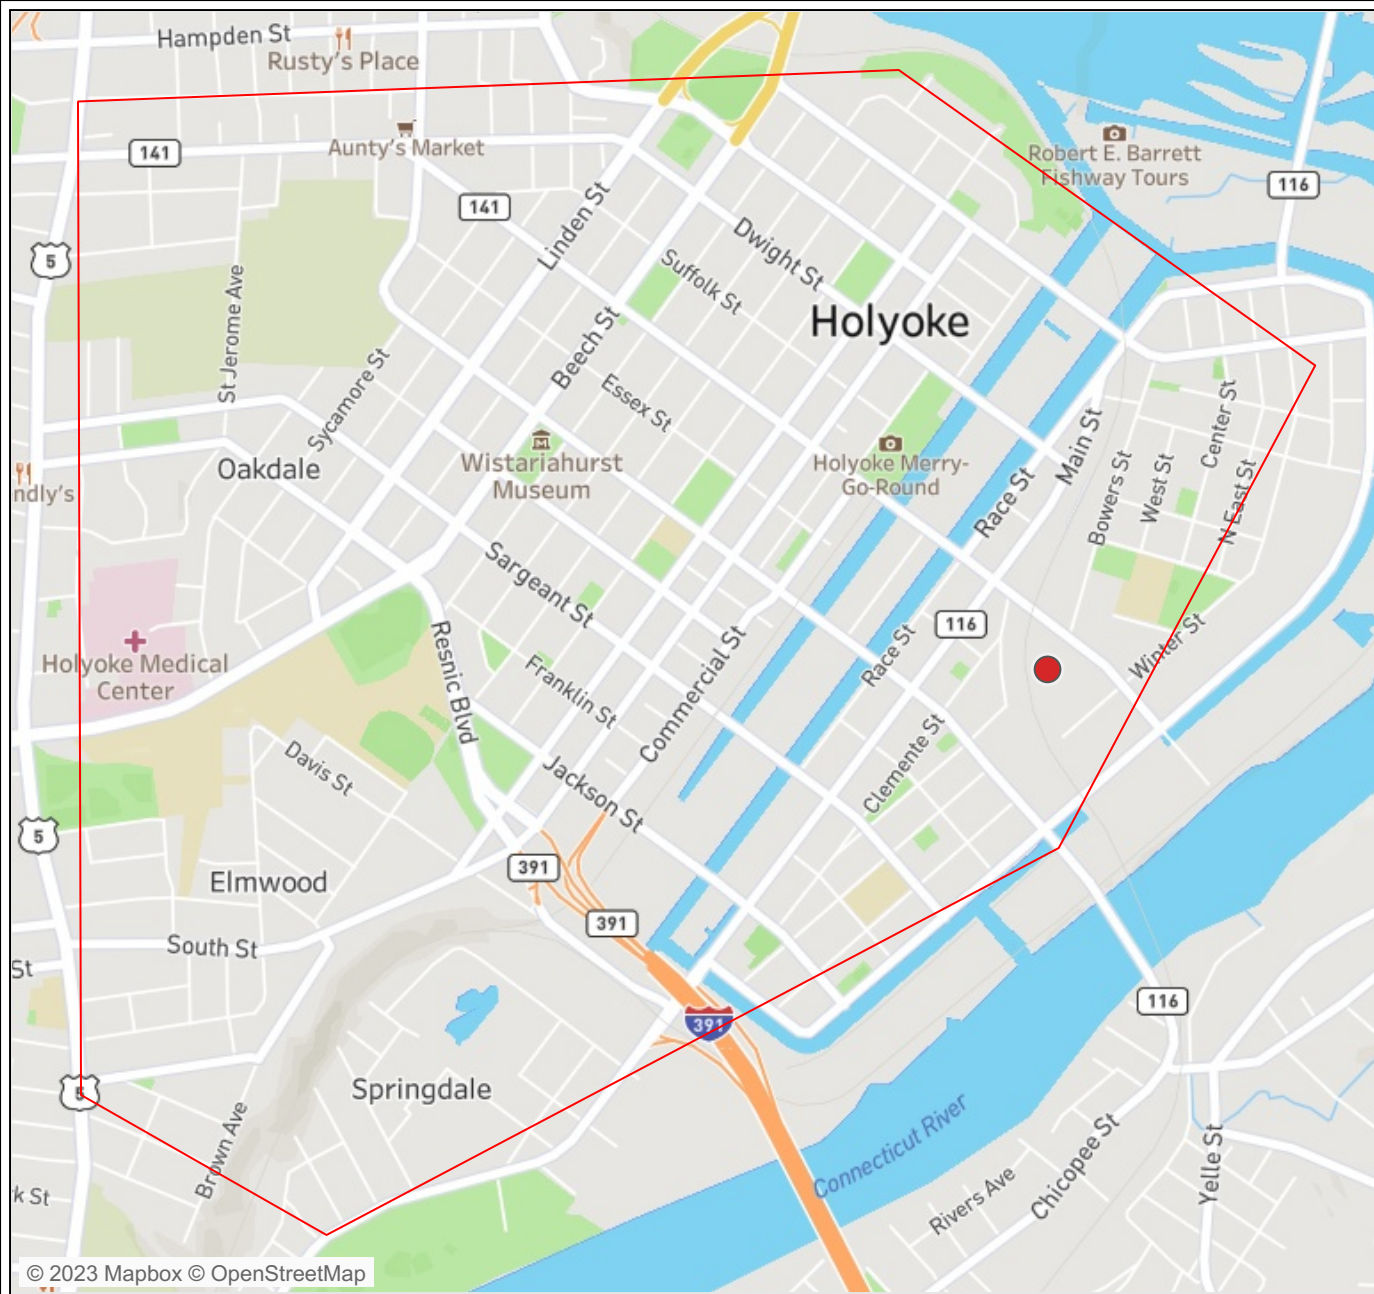

FULL AUTO INCIDENTS

ShotSpotter Alerts	Rounds Fired
1	30

Select Date Range
6/1/2023 00:00:00 to 6/30/2023

Select City or Cities
Holyoke

Coverage Zone(s)
All

Select District(s)
All

Select Beat(s)
All

THIS ANALYSIS CONTAINS TAGGED INCIDENTS BY THE INCIDENT REVIEW CENTER (IRC) AS FULL AUTO. WE RECOMMEND YOU FIND THE SAME LOCATIONS IN INSIGHT TO CONFIRM THE SOUND AND ADDITIONAL LOCATION DETAILS. **IF A COVERAGE DOES NOT HAVE INCIDENTS, IT WILL NOT BE DISPLAYED.**

Address	ShotSpotter Alerts	Rounds Fired
100 Appleton St	1	30
Grand Total	1	30