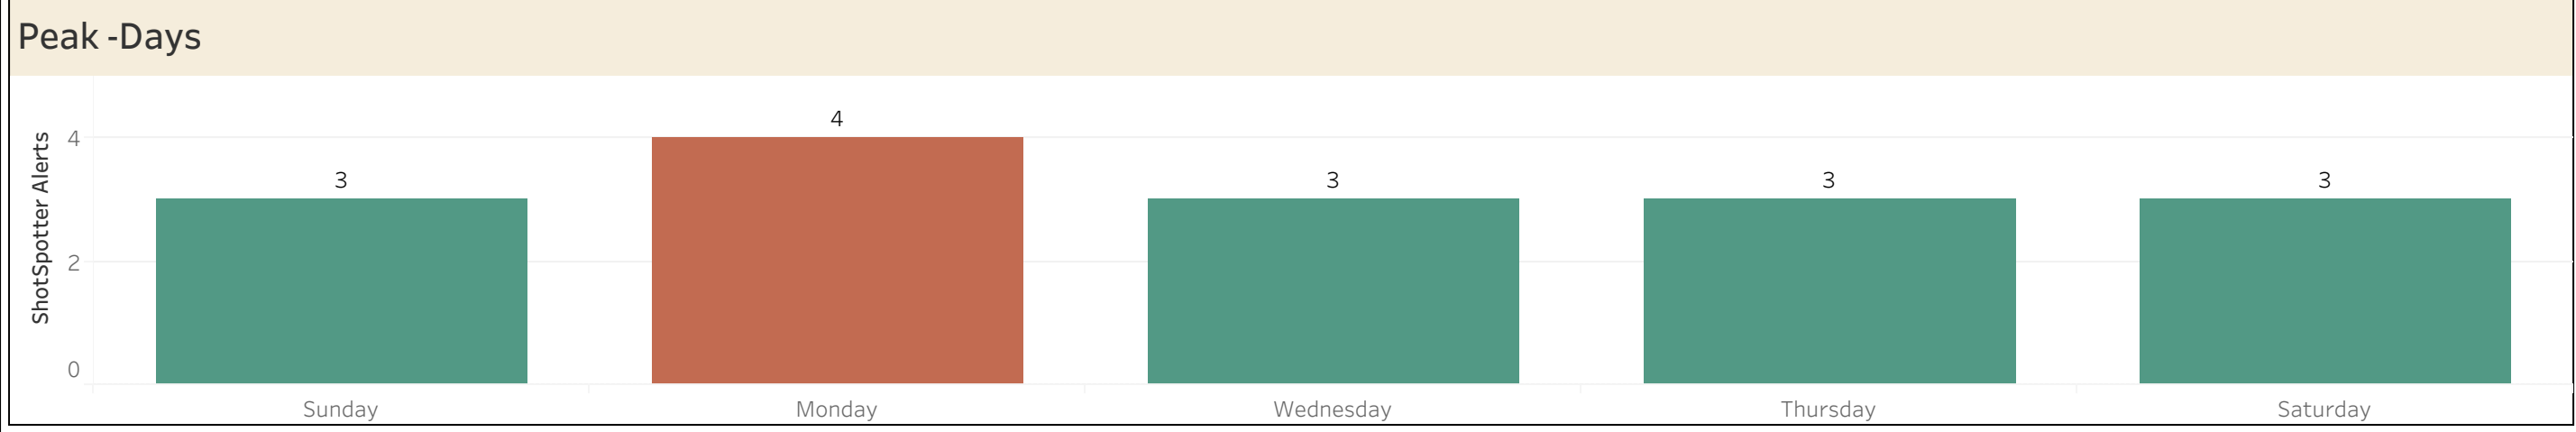

Peak -Hours/Days

	0	1	2	4	5	10	19	21	22	23	Total
Sun			1		1					1	3
Mon	1	1		1					1		4
Wed		1					1	1			3
Thu			1		1					1	3
Sat			1			1		1			3
Total	1	2	3	1	2	1	1	2	1	2	16

Select Date Range
6/1/2023 00:00:00 to 6/3..

Coverage Zone(s)
All

Select District(s)
No District

Select Beat(s)
No Beat

Status
published