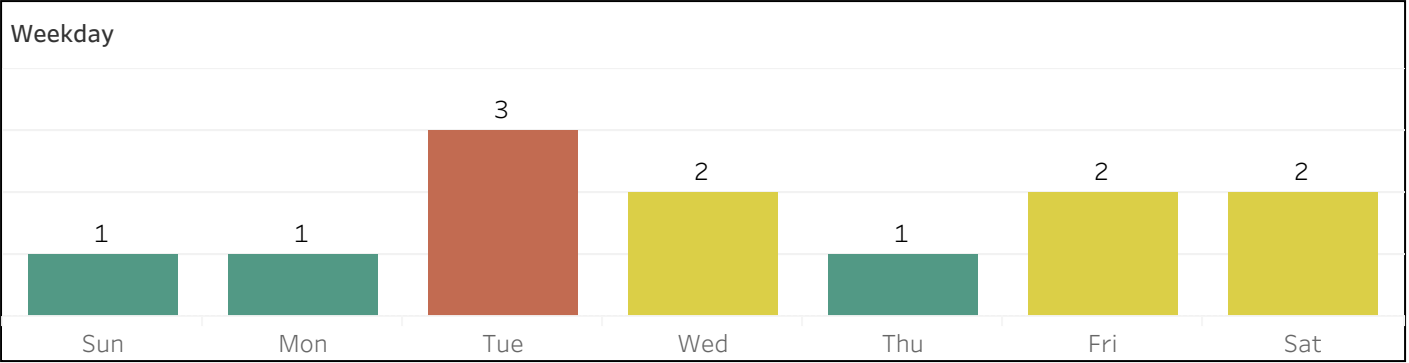

School Name	ShotSpotter Alerts	Rounds Fired
Grand Total	14	57
H.B. Lawrence School	5	16
Morgan Full Service Community School	4	7
William R. Peck School	2	16
Veritas Prep Holyoke	2	16
Holyoke High	1	2

Select Date Range
8/1/2023 12:00:00 AM t..

Select State(s)
Massachusetts

Select City(s)
All

Coverage Zone(s)
HolyokeMA

Schools data obtained from the US Department of Education. Only displaying public schools. Current month is excluded.