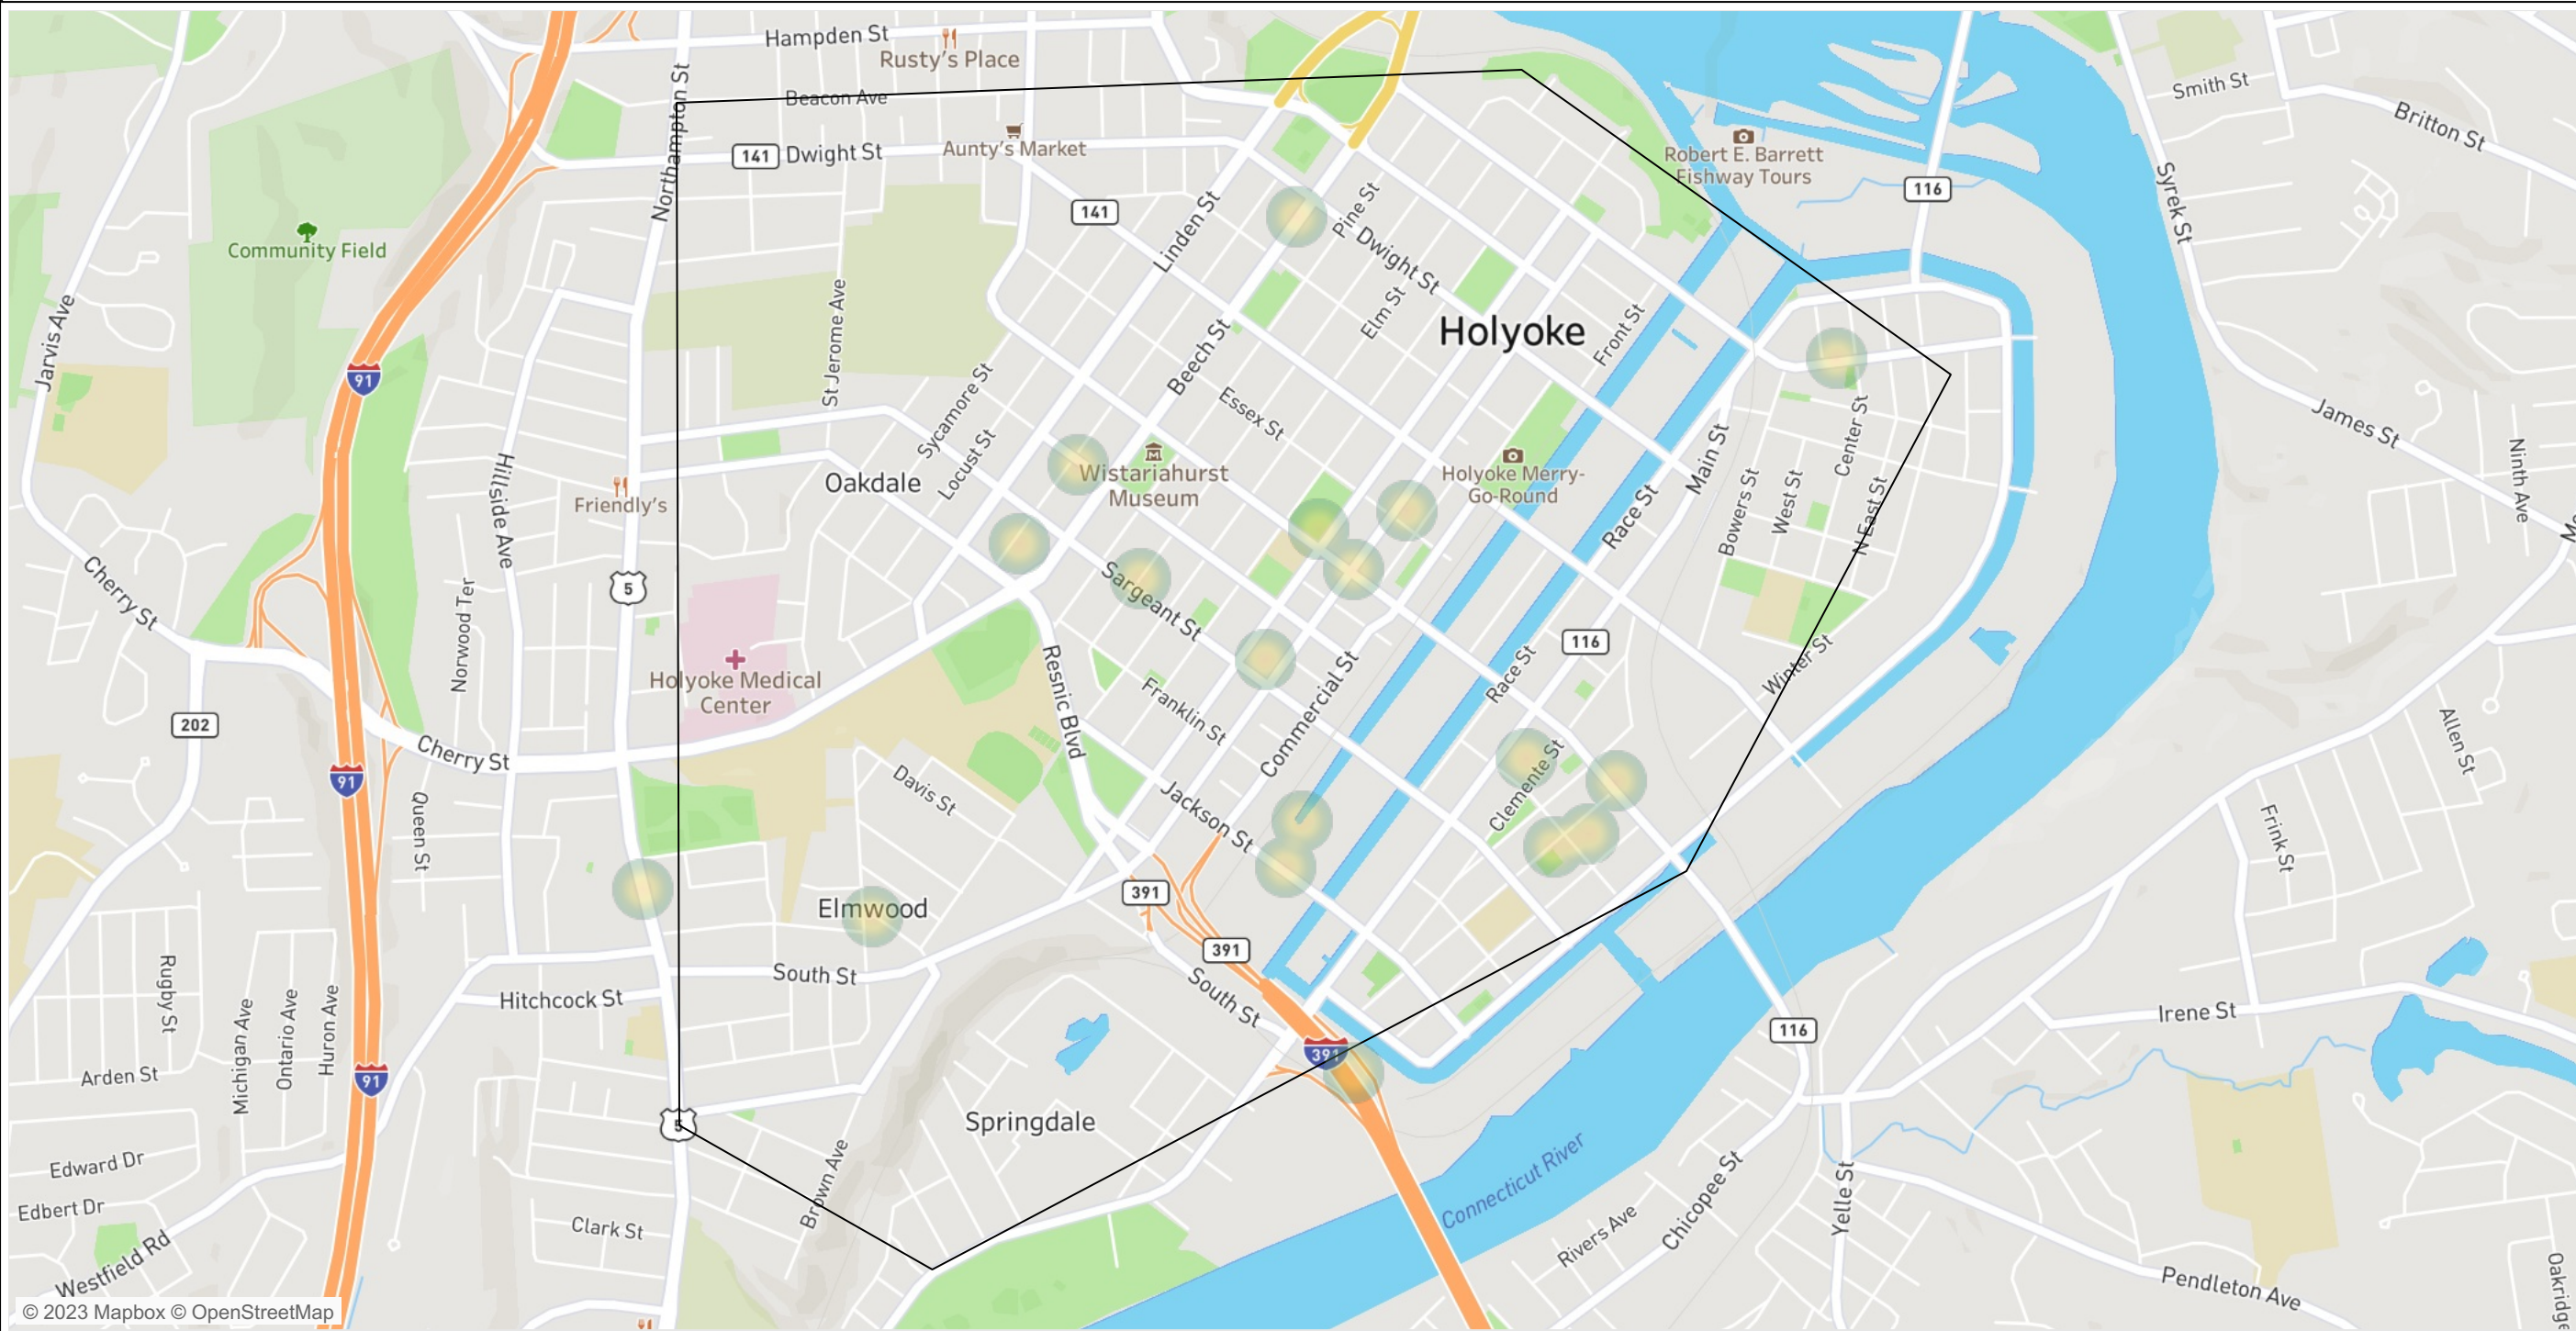

ShotSpotter Alerts	Rounds Fired	published
18	55	18

Select Date Range
8/1/2023 00:00:00 to 8/31/2023 23:59:59

Rounds Fired
All values

Coverage Zone(s)
All

Select District(s)
All

Select Beat(s)
All

Select Month(s)
All

Select Weekday(s)
All

Taglist
All

Status
published

© 2023 Mapbox © OpenStreetMap

SoundThinking Proprietary and Confidential. Internal Use Only. This report contains proprietary, confidential, and copyrighted data and may not be used for any purposes other than those explicitly authorized by the SoundThinking license agreement and may not be distributed outside the licensed customer's department without the express, written permission of SoundThinking.