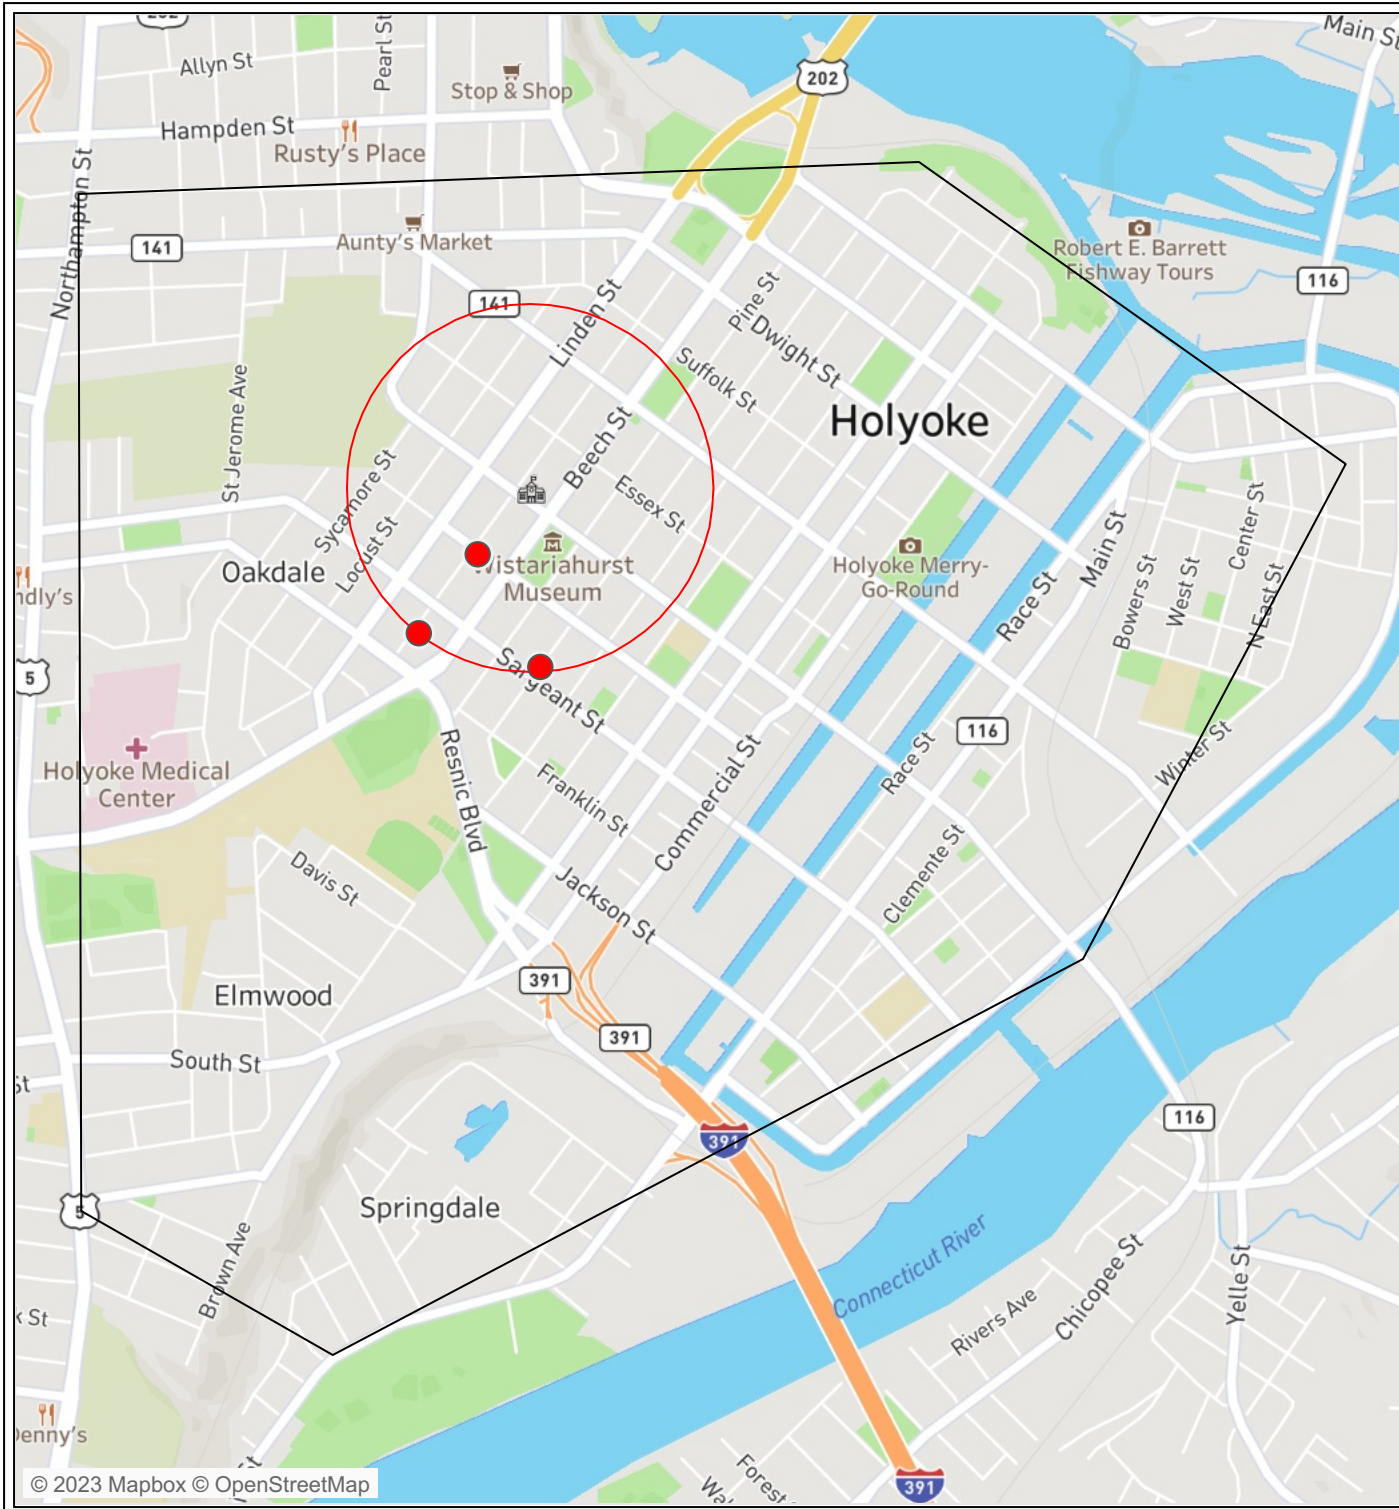

Map - ShotSpotter Alerts 1/4 of a Mile Around Colleges and Universities