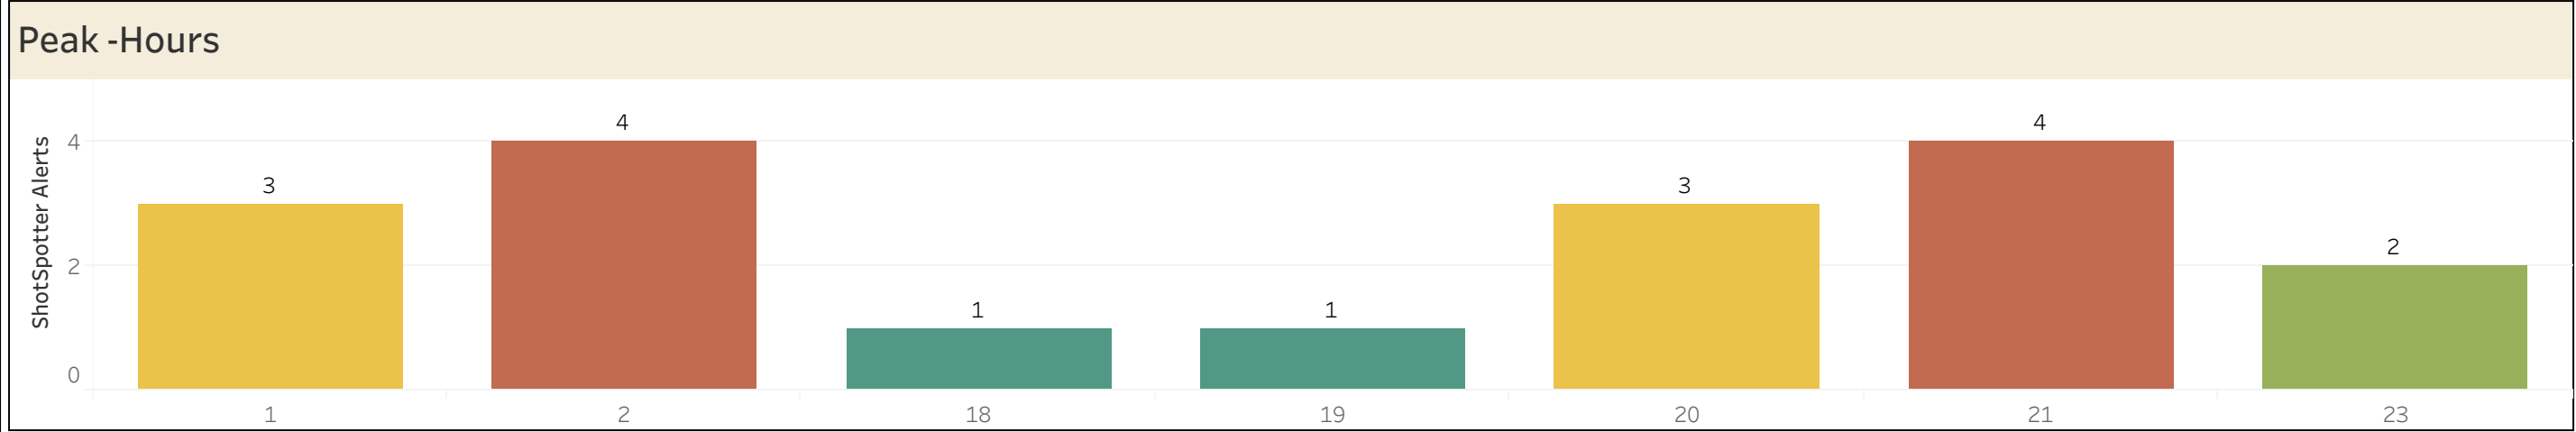

Peak -Hours/Days								
	1	2	18	19	20	21	23	Total
Sun		2						2
Mon				1				1
Tue					2	2		4
Wed	1						1	2
Thu			1					1
Fri	1	1				2	1	5
Sat	1	1			1			3
Total	3	4	1	1	3	4	2	18

Select Date Range
8/1/2023 00:00:00 to 8/3..

Coverage Zone(s)
All

Select District(s)
No District

Select Beat(s)
No Beat

Status
published