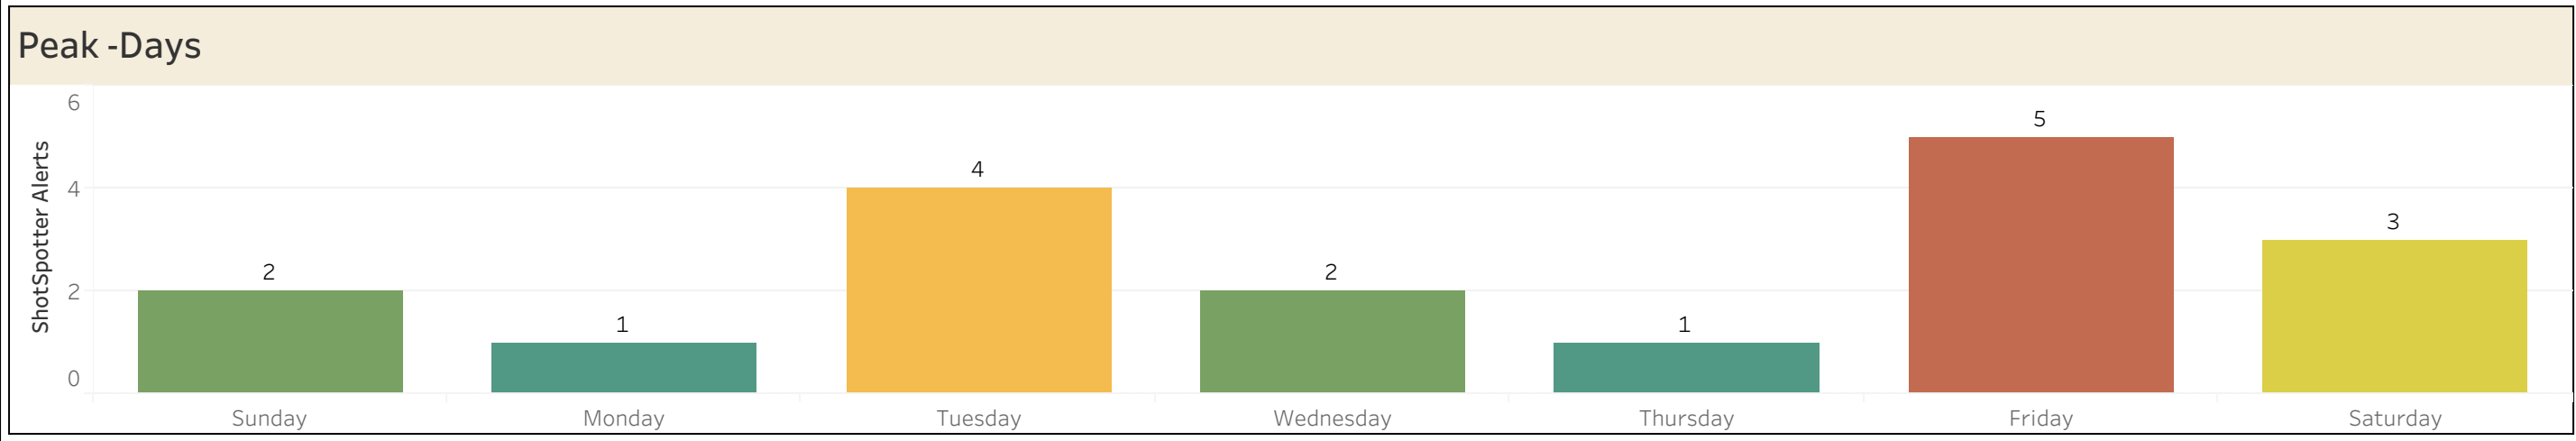

Peak -Hours/Days								
	1	2	18	19	20	21	23	Total
Sun		2						2
Mon				1				1
Tue					2	2		4
Wed	1						1	2
Thu			1					1
Fri	1	1				2	1	5
Sat	1	1			1			3
Total	3	4	1	1	3	4	2	18

Select Date Range
8/1/2023 00:00:00 to 8/3..

Coverage Zone(s)
All

Select District(s)
No District

Select Beat(s)
No Beat

Status
published