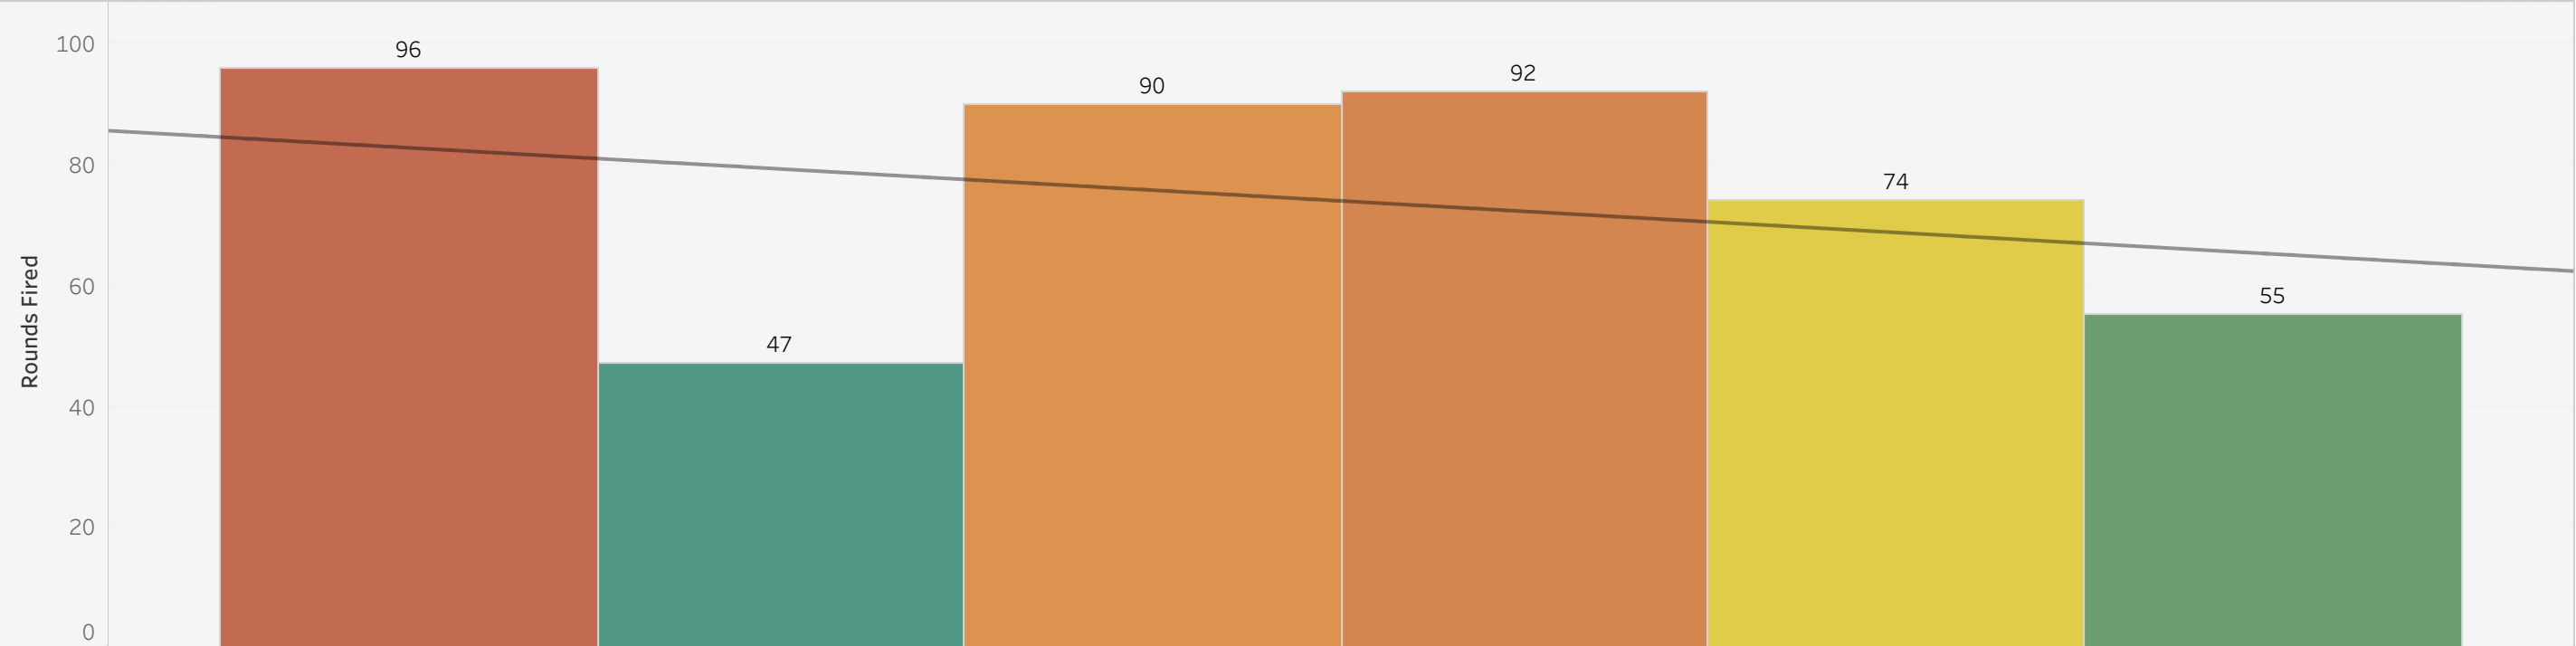

Chart - Historical

2023

Local Date and Time
1/1/2021 00:00:00 to ..

Coverage Zone(s)
All

Select District(s)
All

Select Beat(s)
All