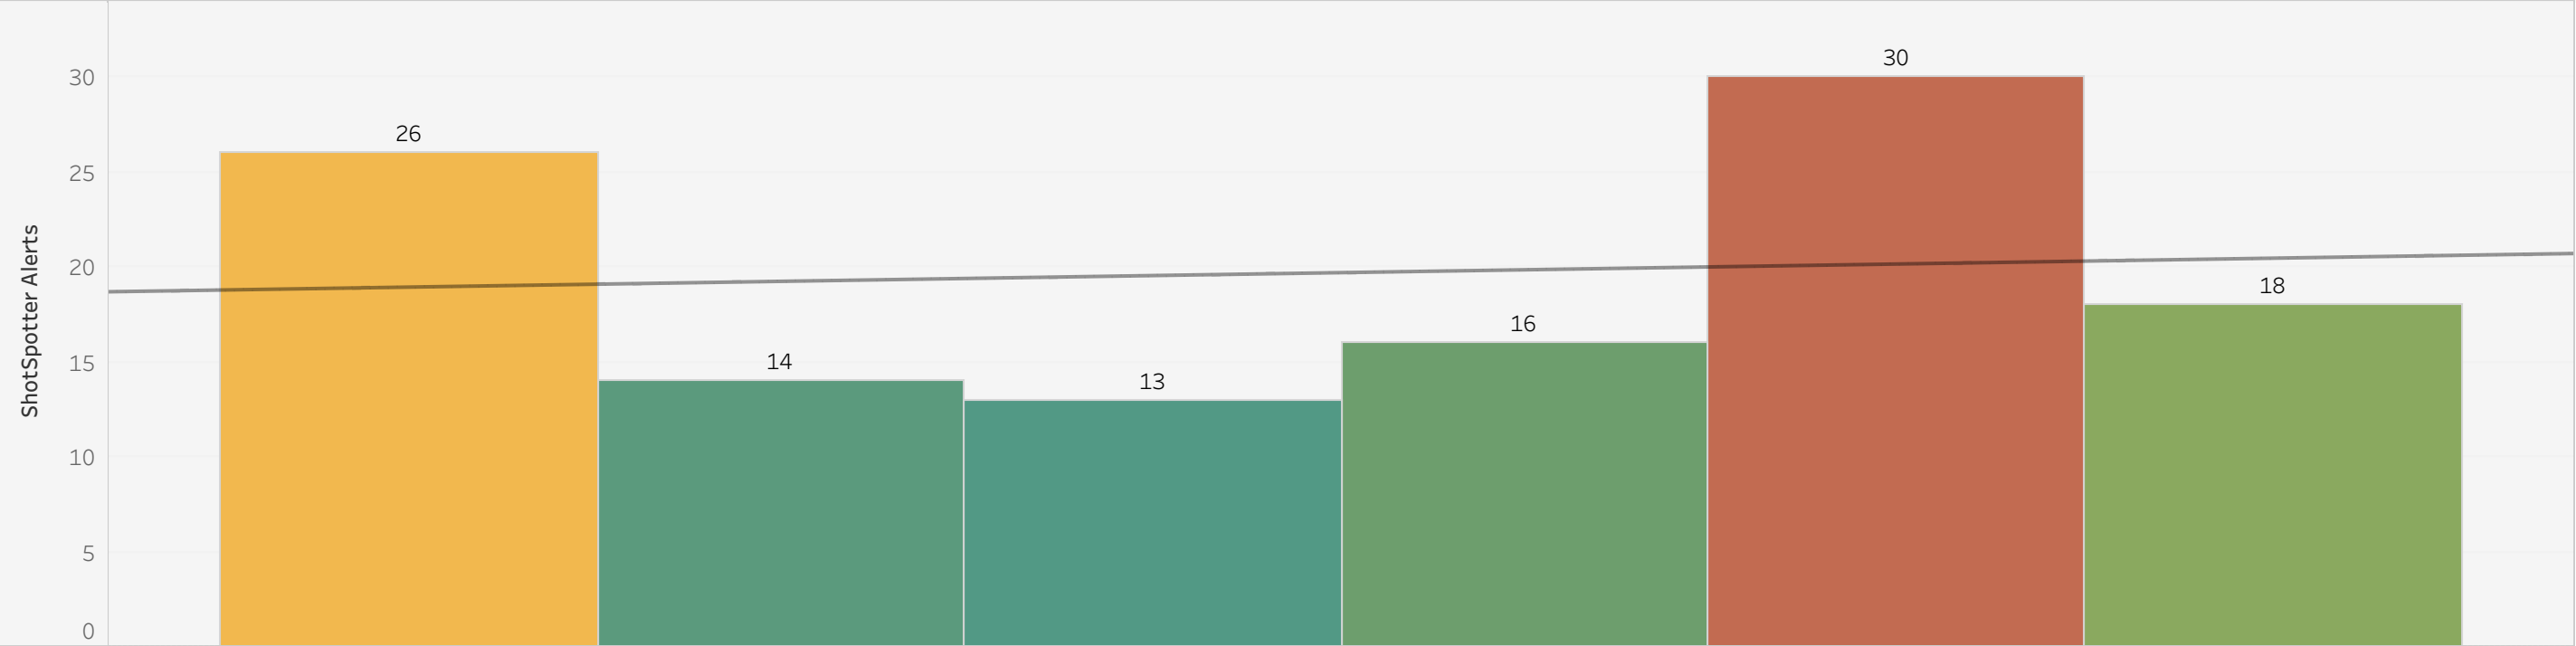

Chart - Historical

2023

Local Date and Time
1/1/2021 00:00:00 to ..

Coverage Zone(s)
All

Select District(s)
All

Select Beat(s)
All