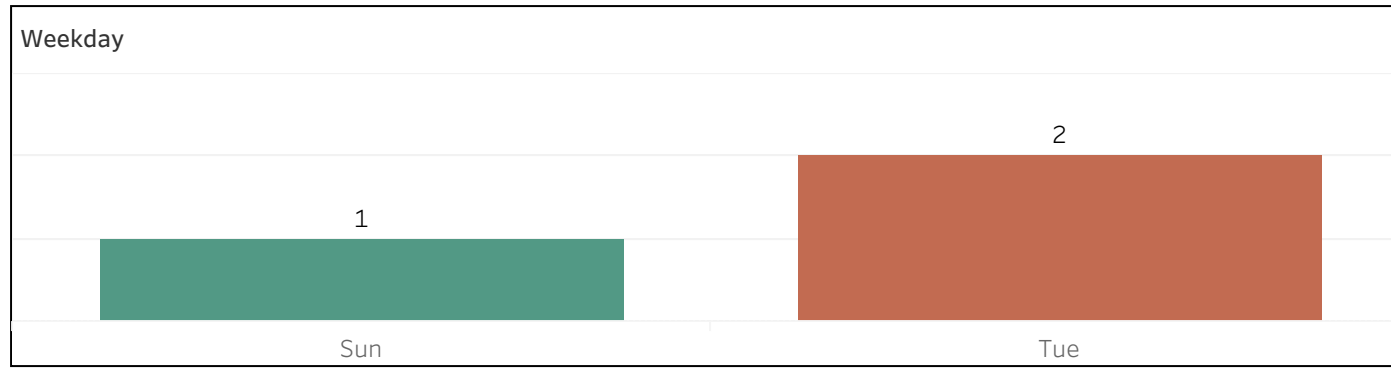

School Name	ShotSpotter Alerts	Rounds Fired
Grand Total	3	6
Bard College - Holyoke Microcollege	3	6

Select Date Range
8/1/2023 12:00:00 AM to ..

Select State(s)
Massachusetts

Select City(s)
All

Coverage Zone(s)
HolyokeMA

Schools data obtained from the US Department of Education. Only displaying public schools. Current month is excluded.