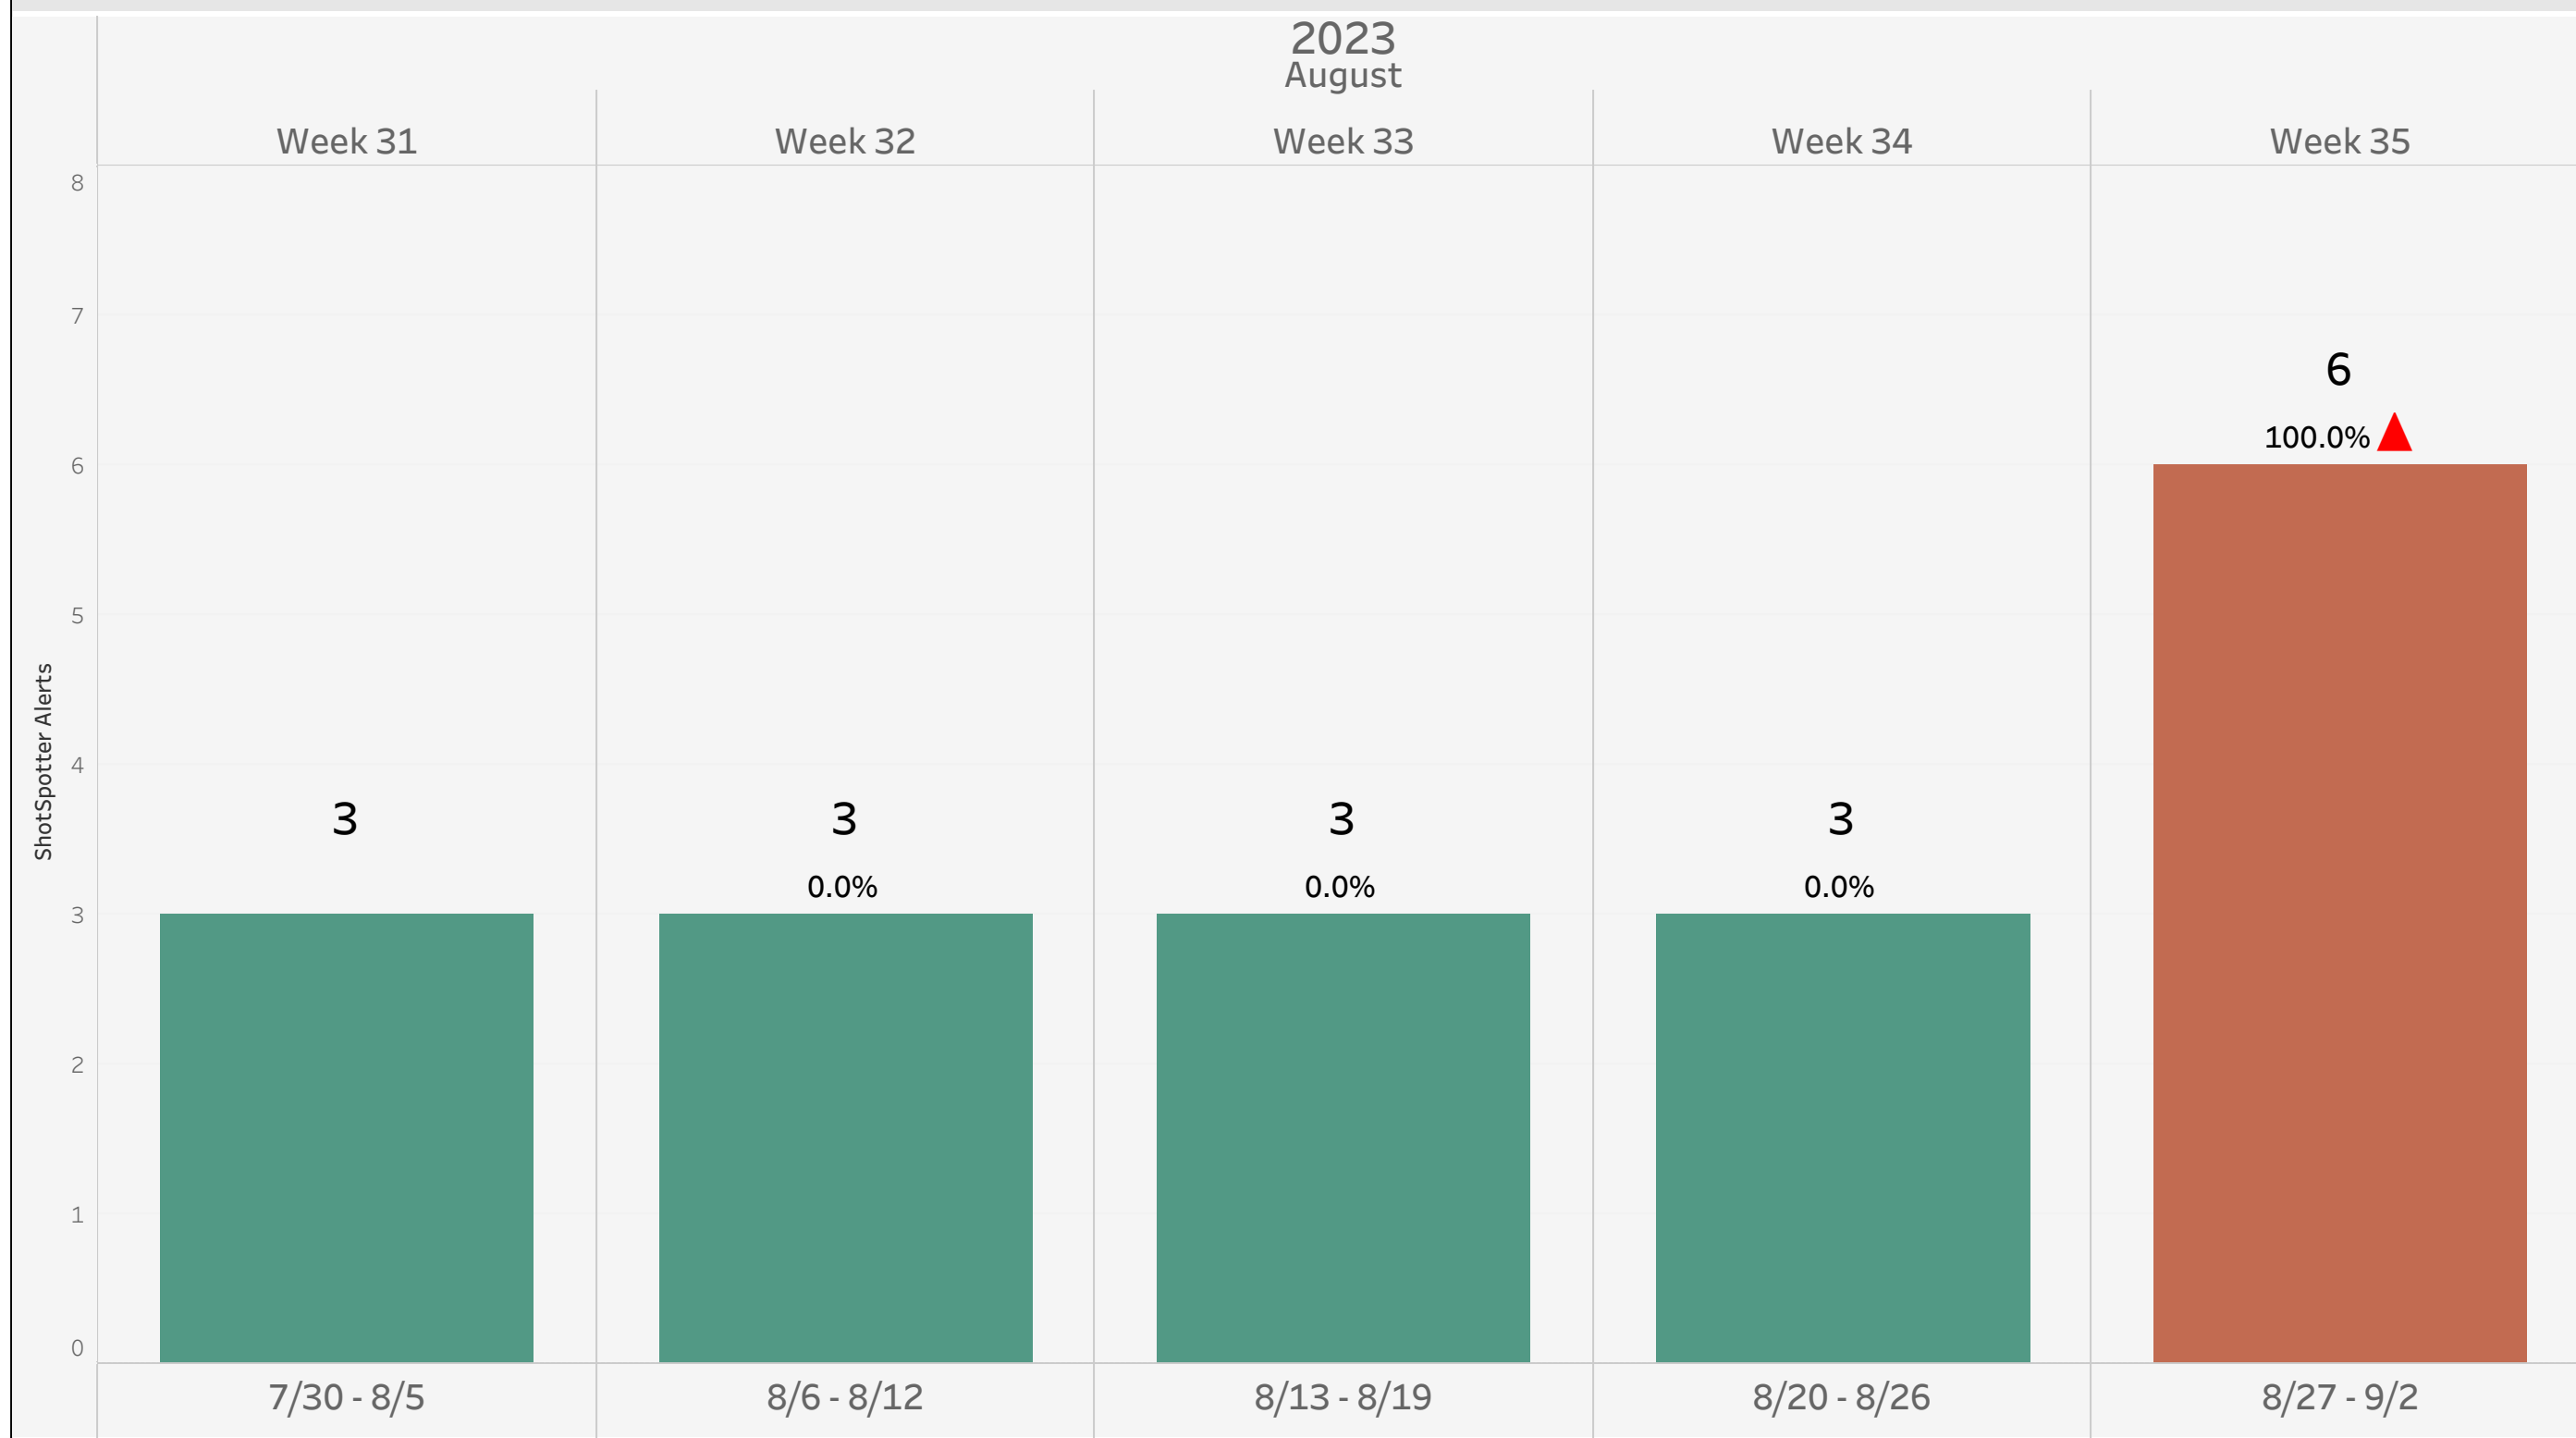

Monthly Gunfire Report

Holyoke PD

Date Range

8/1/2023 00:00:00 to 8/31/2023 23:59:59

This entire report excludes data for the following dates: January 1, July 4, and December 31.

SoundThinking sends alerts thru the ShotSpotter program. This is published to customers within 60 seconds of the incident occurring (90% or more of the time). If there is a break in shooting volley, the additional incidents will be sent for the same location or nearby. Therefore, the number of alerts may be affected by these additional incidents. SoundThinking Proprietary and Confidential. Internal Use Only. This report contains proprietary, confidential, and copyrighted data and may not be used for any purposes other than those explicitly authorized by the SoundThinking license agreement and may not be distributed outside the licensed customer's department without the express, written permission of SoundThinking.

6. Top Block and Street with Gunfire:

Block and Street

0 Jackson St

ShotSpotter Alerts

2

Rounds Fired

6

Chart - Year-Over-Year

Chart - Week vs Previous Week

Select Date Range
8/1/2023 00:00:00 to 8/31/..

Coverage Zone(s)
All

Select District(s)
All

Select Beat(s)
All

Peak -Hours/Days								
	1	2	18	19	20	21	23	Total
Sun		2						2
Mon				1				1
Tue					2	2		4
Wed	1						1	2
Thu			1					1
Fri	1	1				2	1	5
Sat	1	1			1			3
Total	3	4	1	1	3	4	2	18