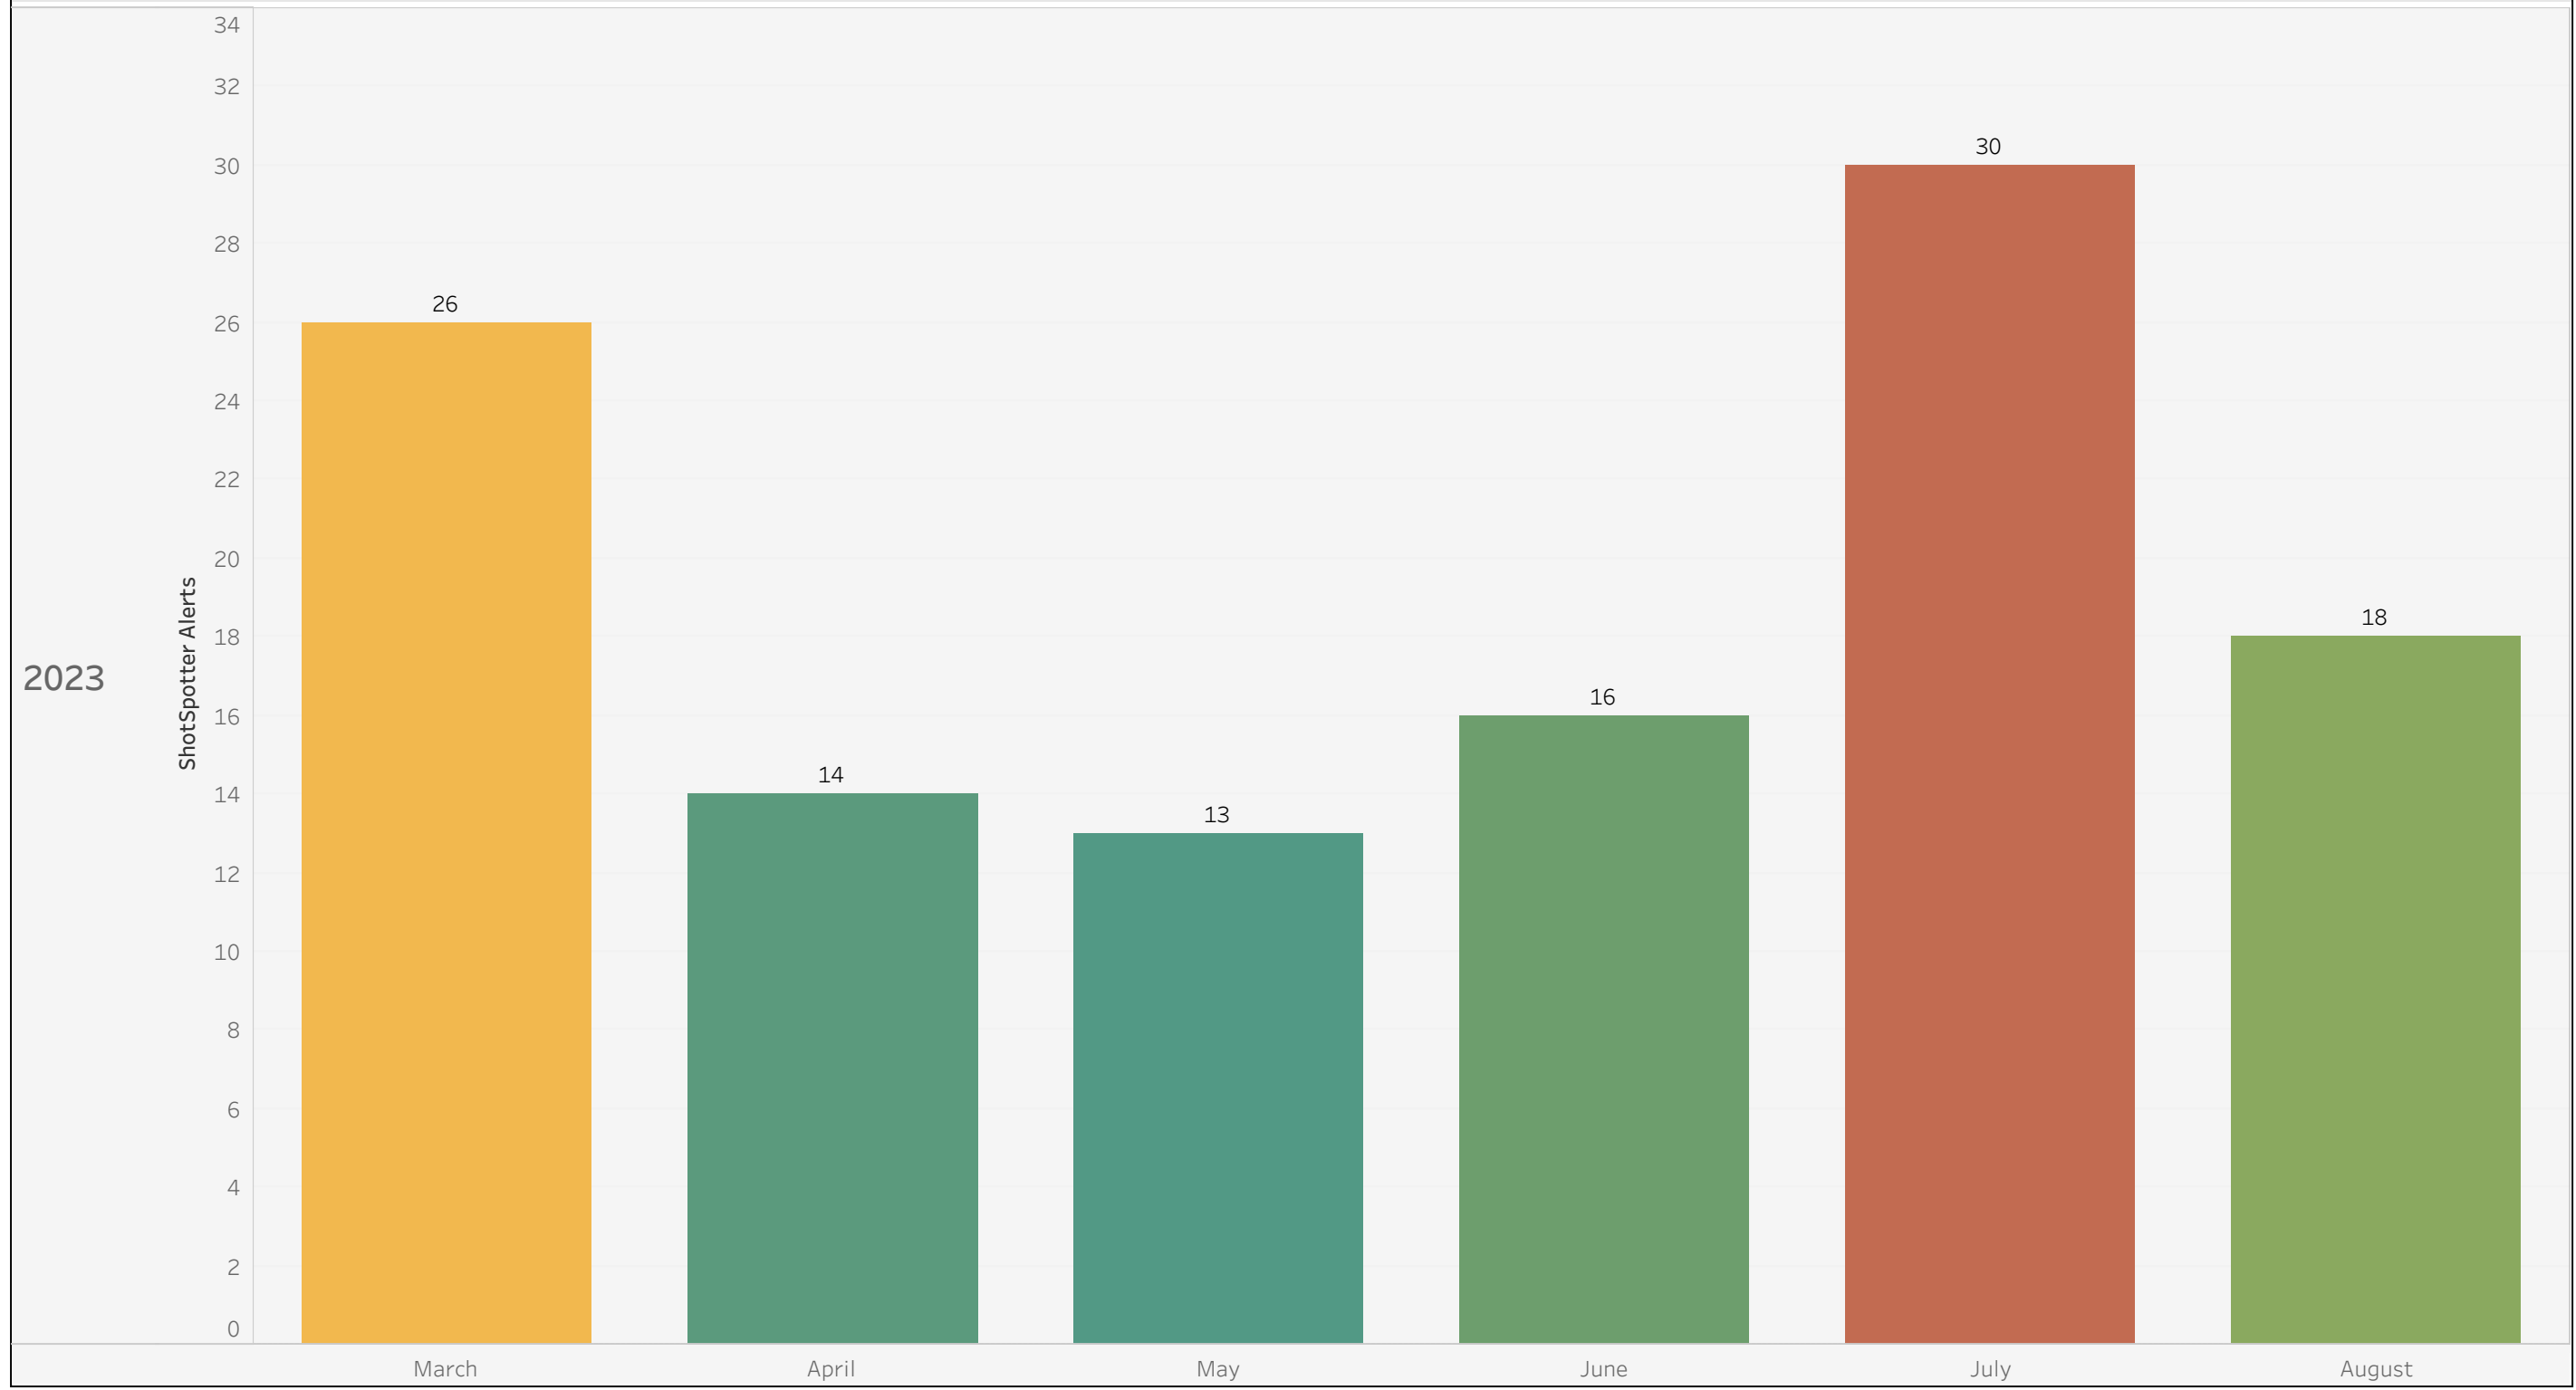

Chart - Year-Over-Year

Select Date Range
1/1/2021 00:00:00 to 12..

Coverage Zone(s)
HolyokeMA

Select District(s)
All

Select Beat(s)
All

2023

SoundThinking Proprietary and Confidential. Internal Use Only. This report contains proprietary, confidential, and copyrighted data and may not be used for any purposes other than those explicitly authorized by the SoundThinking license agreement and may not be distributed outside the licensed customer's department without the express, written permission of SoundThinking.