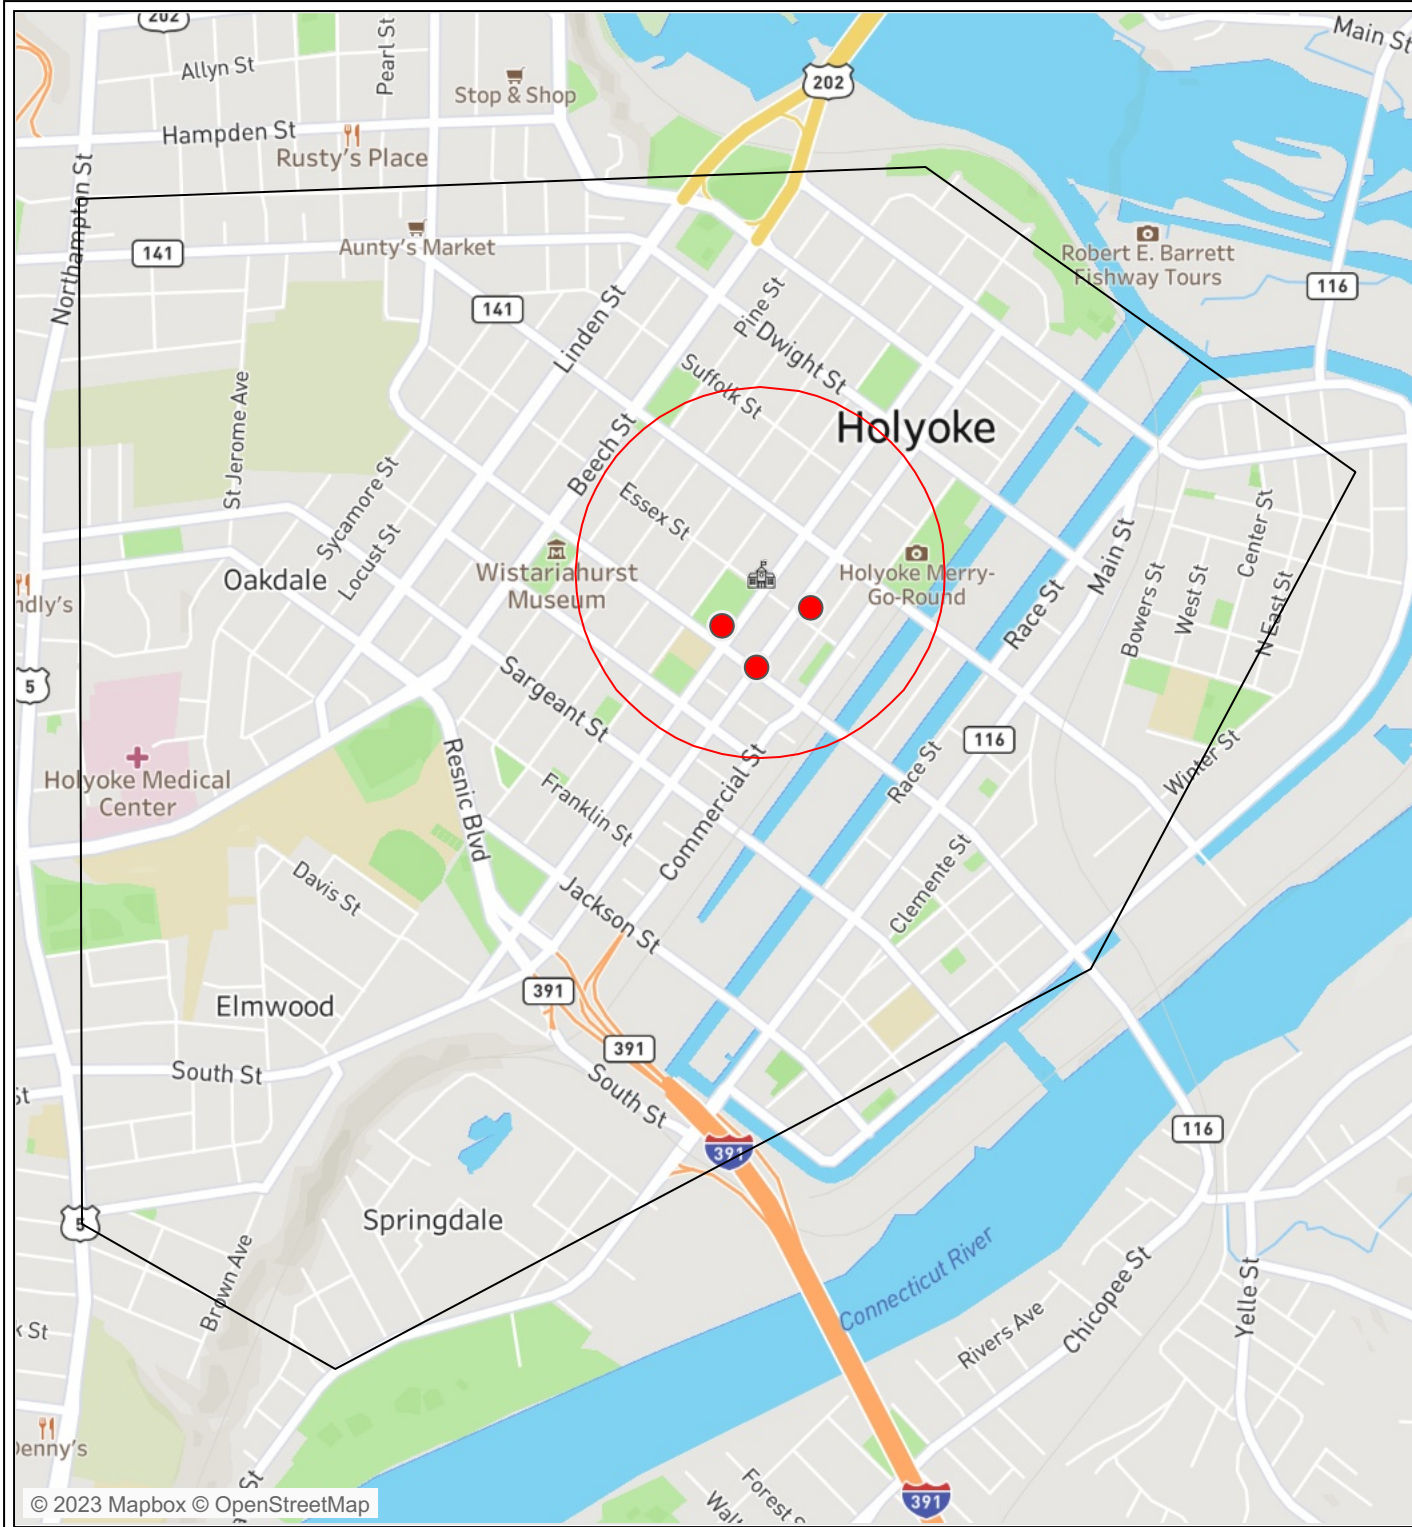

Map - ShotSpotter Alerts 1/4 of a Mile Around Private Schools