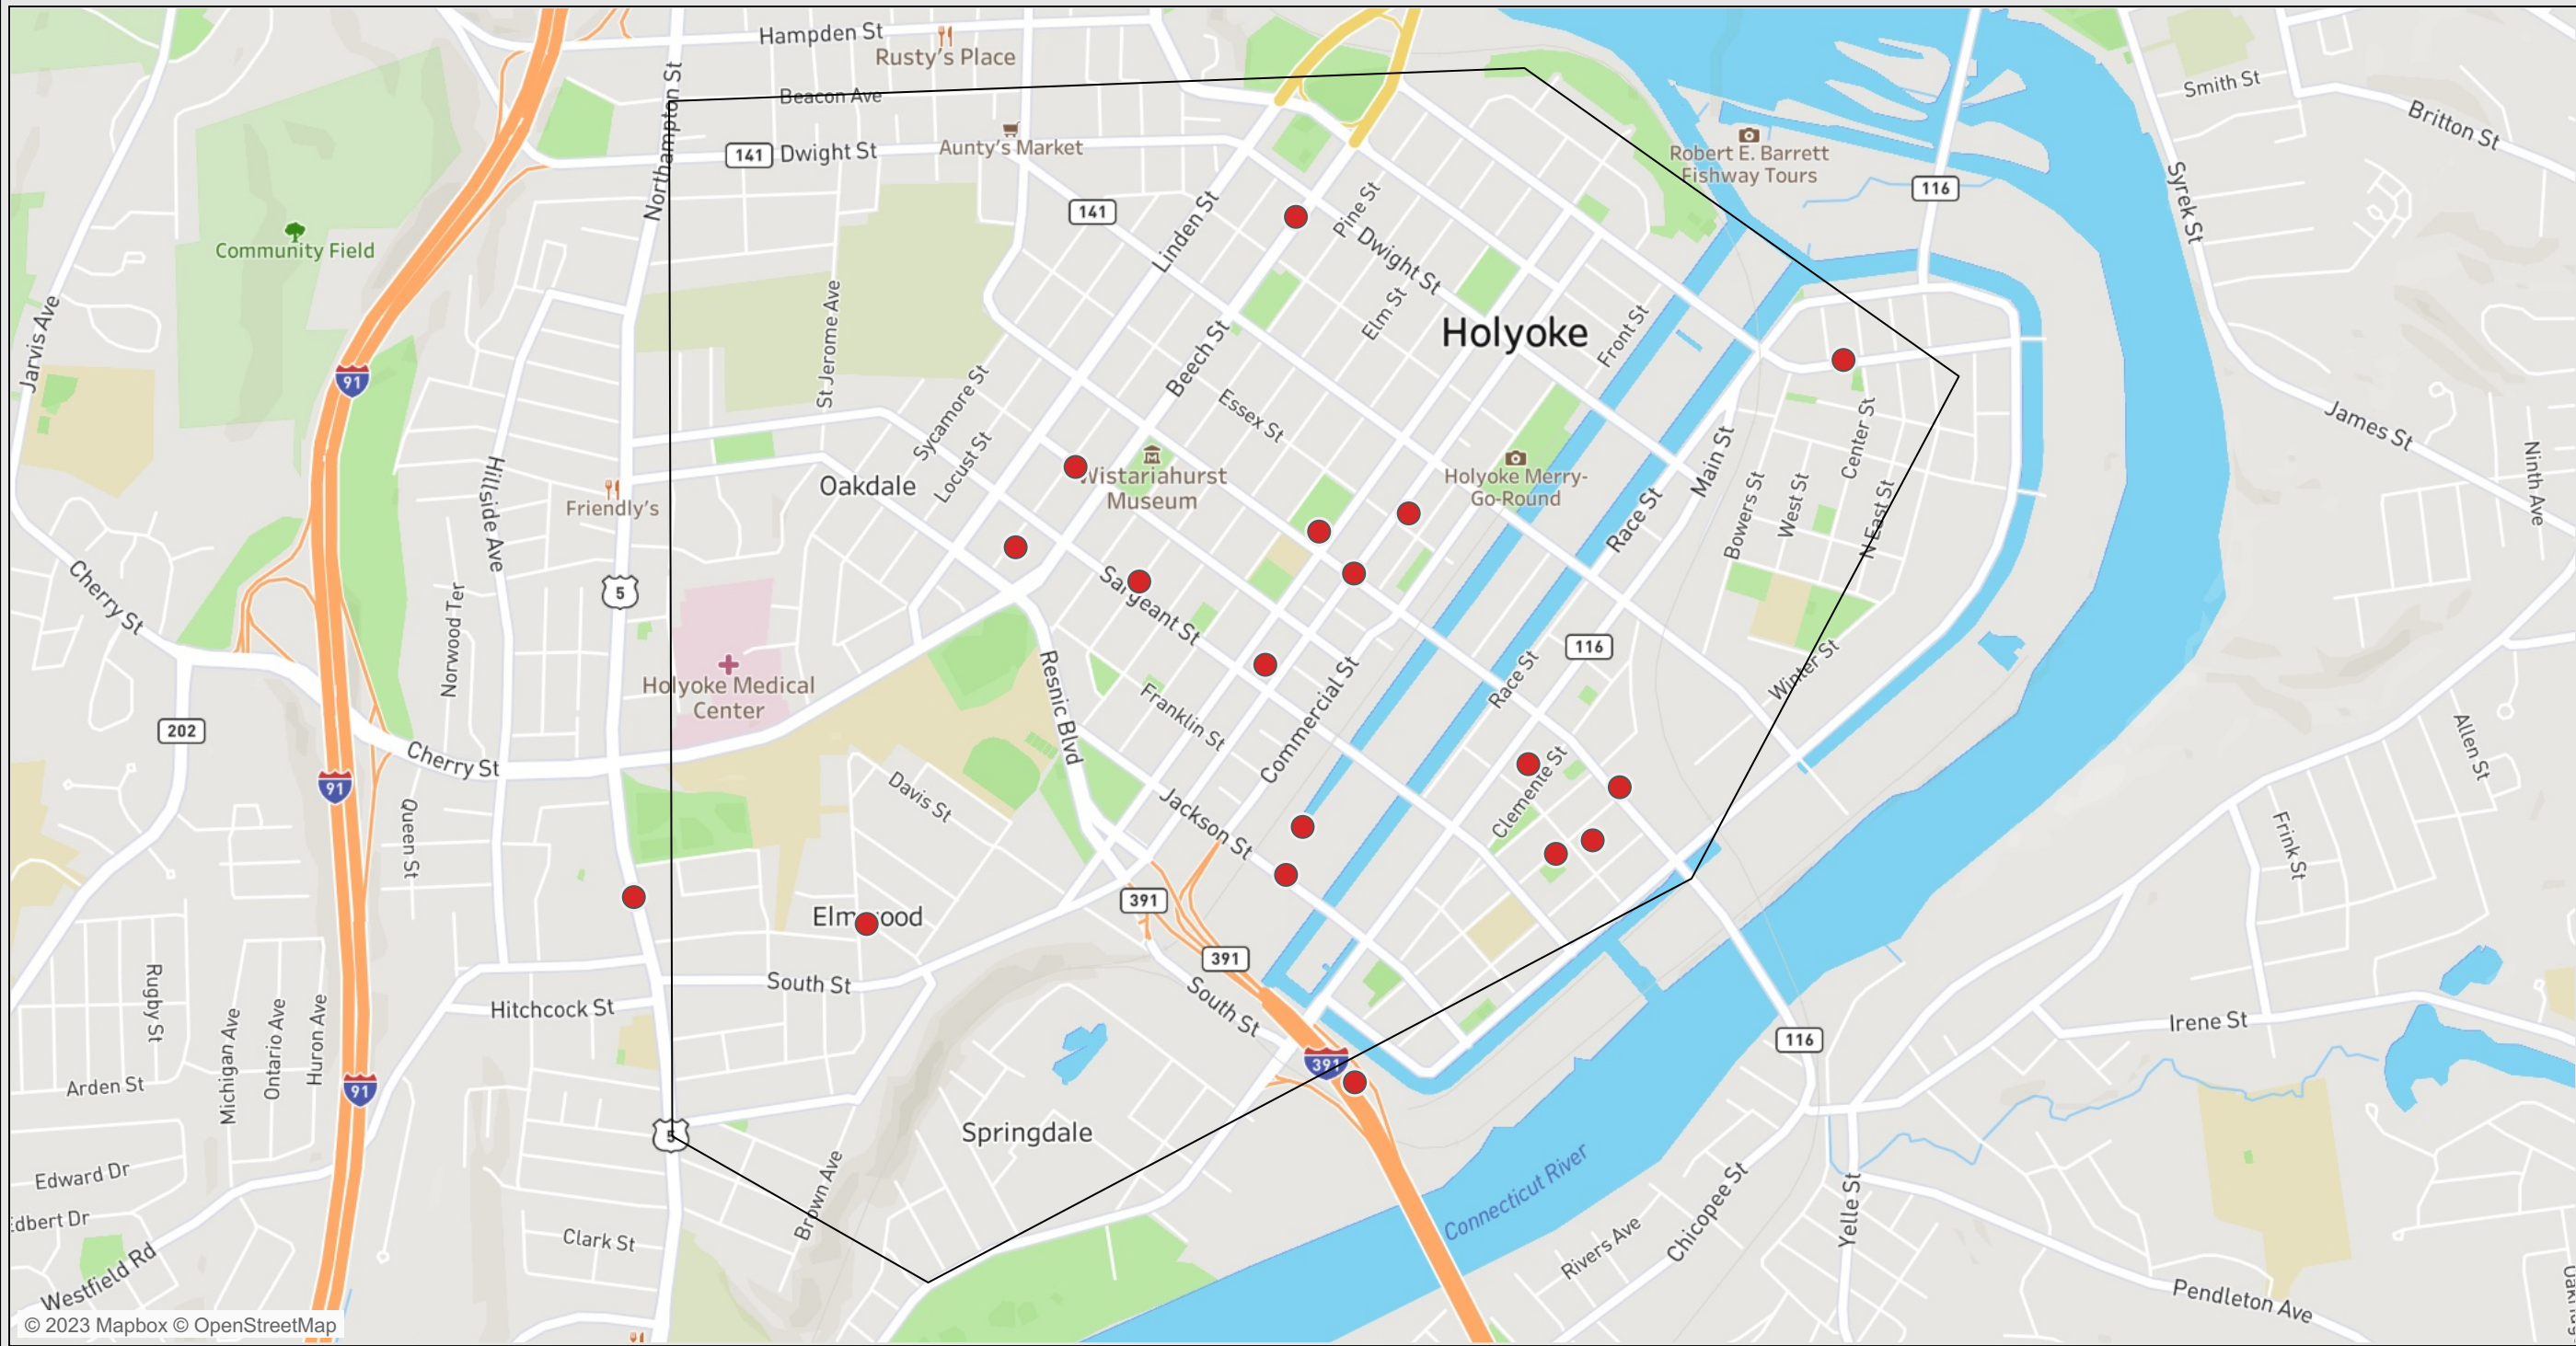

ShotSpotter Alerts	Rounds Fired	published
18	55	18

Select Date Range
8/1/2023 00:00:00 to 8/31/..

Rounds Fired
All values

Coverage Zone(s)
All

Select District(s)
All

Select Beat(s)
All

Select City or Cities
All

Select Month(s)
All

Select Weekday(s)
All

Taglist
All

Status
published

Status
published

SoundThinking Proprietary and Confidential. Internal Use Only. This report contains proprietary, confidential, and copyrighted data and may not be used for any purposes other than those explicitly authorized by the SoundThinking license agreement and may not be distributed outside the licensed customer's department without the express, written permission of SoundThinking.