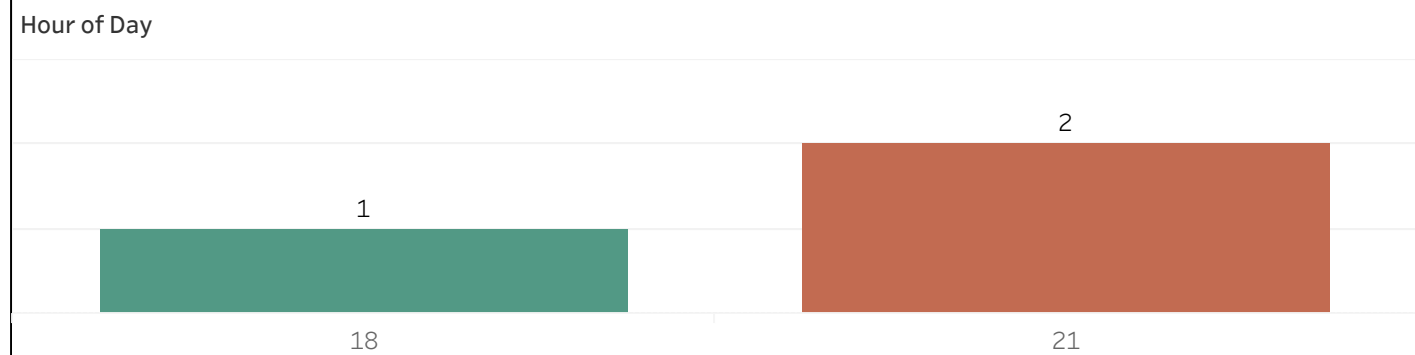

School Name	ShotSpotter Alerts	Rounds Fired
Grand Total	3	14
SPRINGDALE EDUCATION CENTER	3	14

Select Date Range
8/1/2023 12:00:00 AM t..

Select State(s)
Massachusetts

Select City(s)
All

Coverage Zone(s)
HolyokeMA

Schools data obtained from the US Department of Education. Only displaying private schools. Current month is excluded.