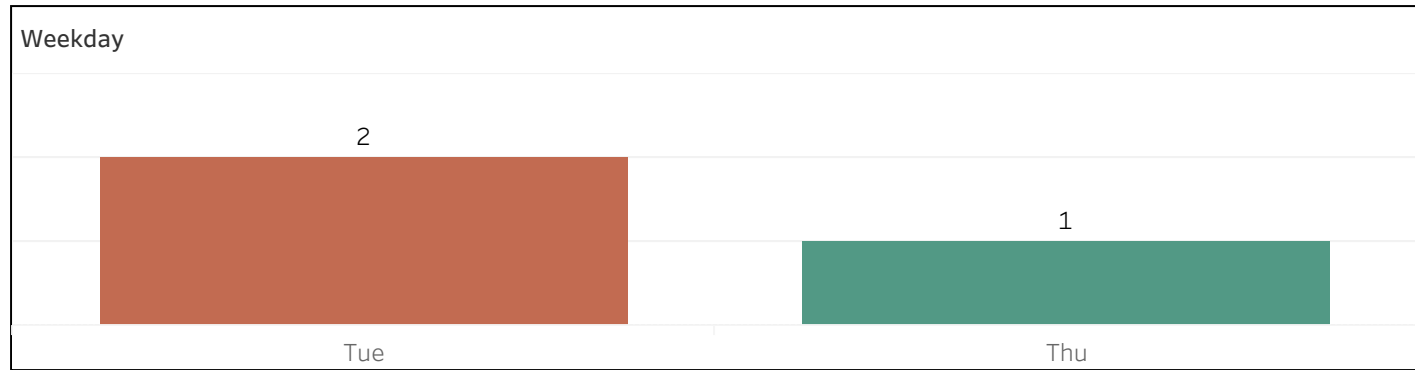

School Name	ShotSpotter Alerts	Rounds Fired
Grand Total	3	14
SPRINGDALE EDUCATION CENTER	3	14

Select Date Range
8/1/2023 12:00:00 AM t..

Select State(s)
Massachusetts

Select City(s)
All

Coverage Zone(s)
HolyokeMA

Schools data obtained from the US Department of Education. Only displaying private schools. Current month is excluded.