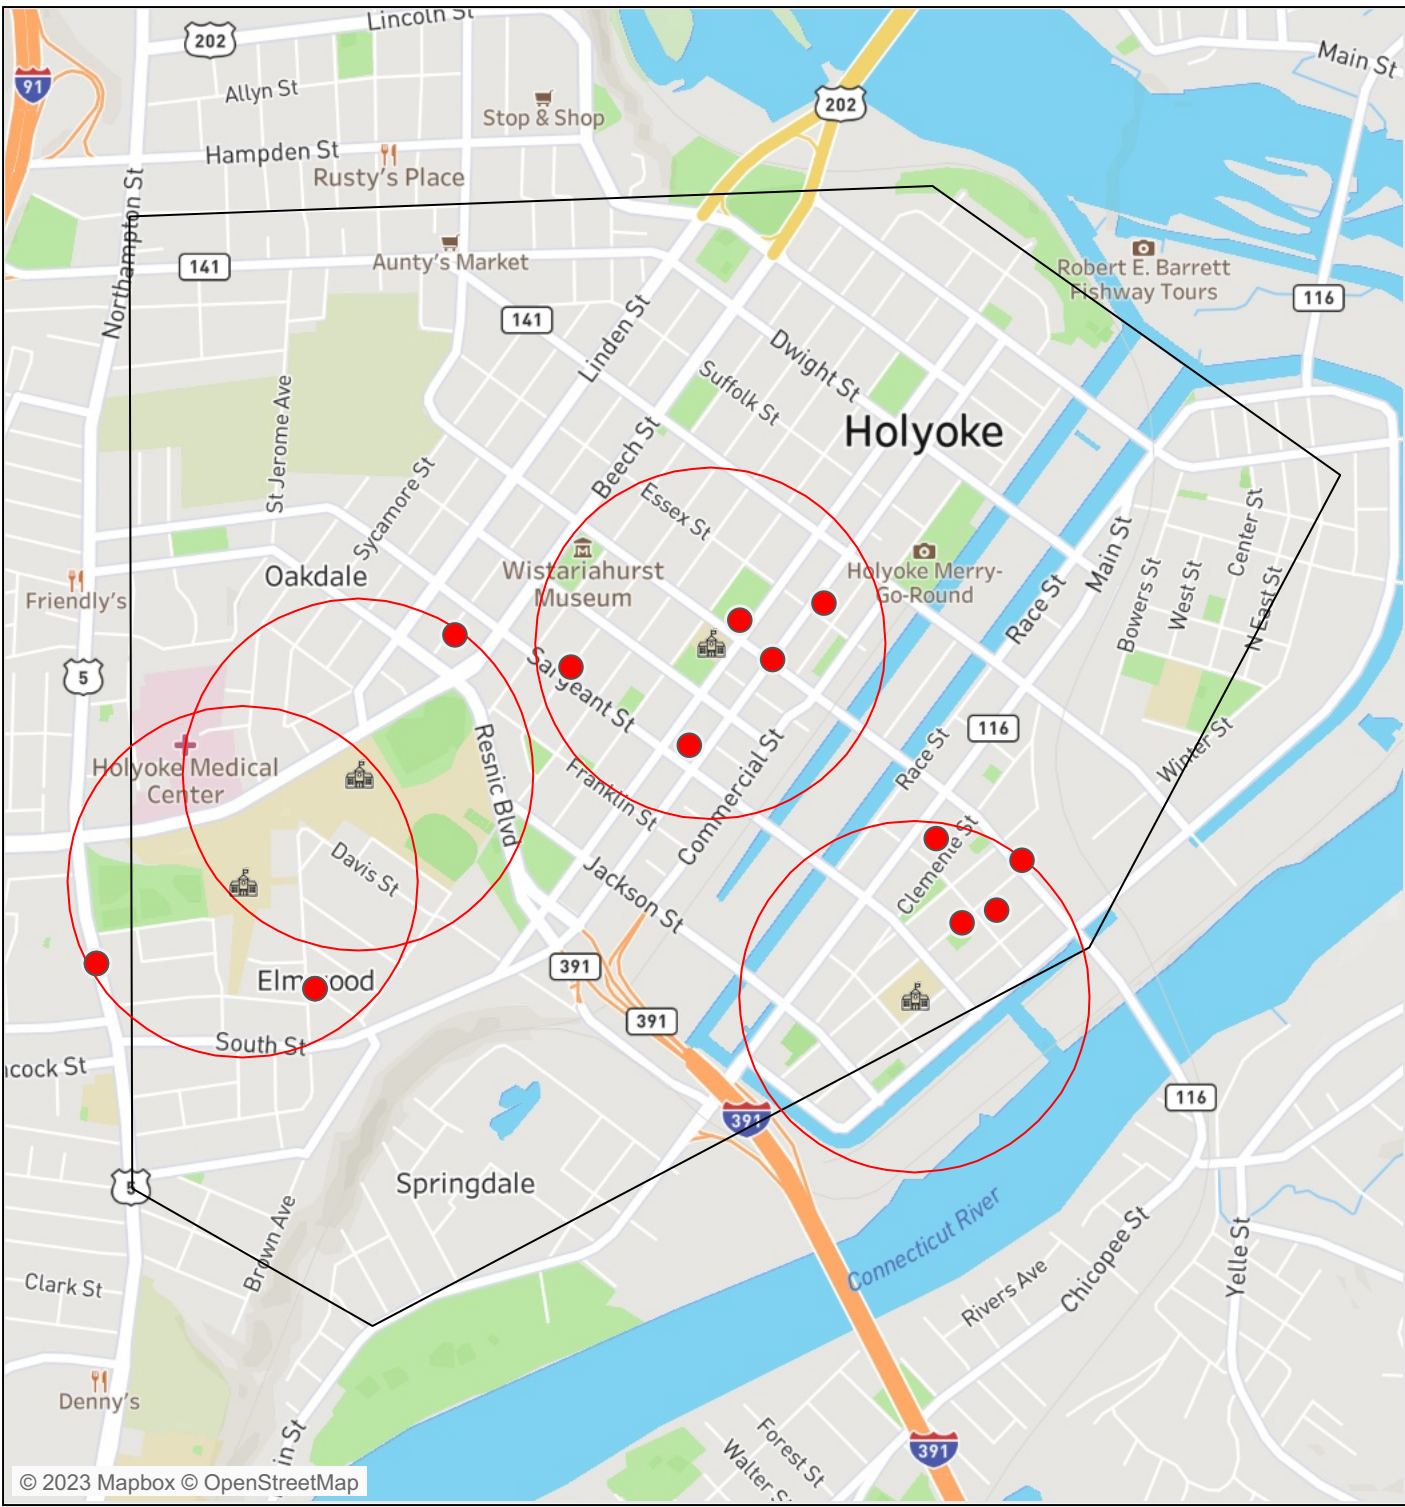

Monthly Gunfire Report

Holyoke PD

Date Range

8/1/2023 00:00:00 to 8/31/2023 23:59:59

This entire report excludes data for the following dates: January 1, July 4, and December 31.

SoundThinking sends alerts thru the ShotSpotter program. This is published to customers within 60 seconds of the incident occurring (90% or more of the time). If there is a break in shooting volley, the additional incidents will be sent for the same location or nearby. Therefore, the number of alerts may be affected by these additional incidents. SoundThinking Proprietary and Confidential. Internal Use Only. This report contains proprietary, confidential, and copyrighted data and may not be used for any purposes other than those explicitly authorized by the SoundThinking license agreement and may not be distributed outside the licensed customer's department without the express, written permission of SoundThinking.

6. Top Block and Street with Gunfire:

Block and Street

0 Jackson St

ShotSpotter Alerts

2

Rounds Fired

6

Chart - Year-Over-Year

Select City or Cities
All

Status
published

Status
 published

Chart - Historical

2023

Local Date and Time
1/1/2021 00:00:00 to ..

Coverage Zone(s)
All

Select District(s)
All

Select Beat(s)
All

Map - ShotSpotter Alerts 1/4 of a Mile Around Public Schools

School Name	ShotSpotter Alerts	Rounds Fired
Grand Total	14	57
H.B. Lawrence School	5	16
Morgan Full Service Community School	4	7
William R. Peck School	2	16
Veritas Prep Holyoke	2	16
Holyoke High	1	2