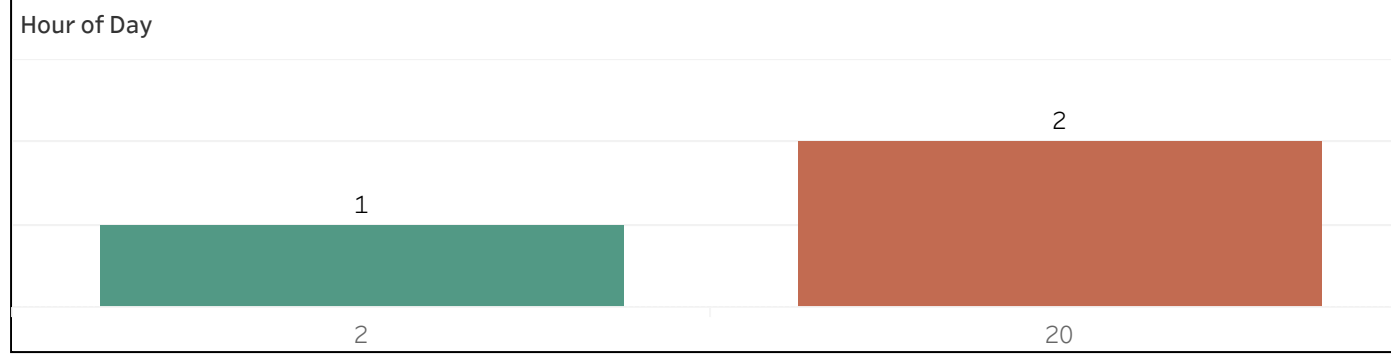

School Name	ShotSpotter Alerts	Rounds Fired
Grand Total	3	6
Bard College - Holyoke Microcollege	3	6

Select Date Range
8/1/2023 12:00:00 AM to ..

Select State(s)
Massachusetts

Select City(s)
All

Coverage Zone(s)
HolyokeMA

Schools data obtained from the US Department of Education. Only displaying public schools. Current month is excluded.