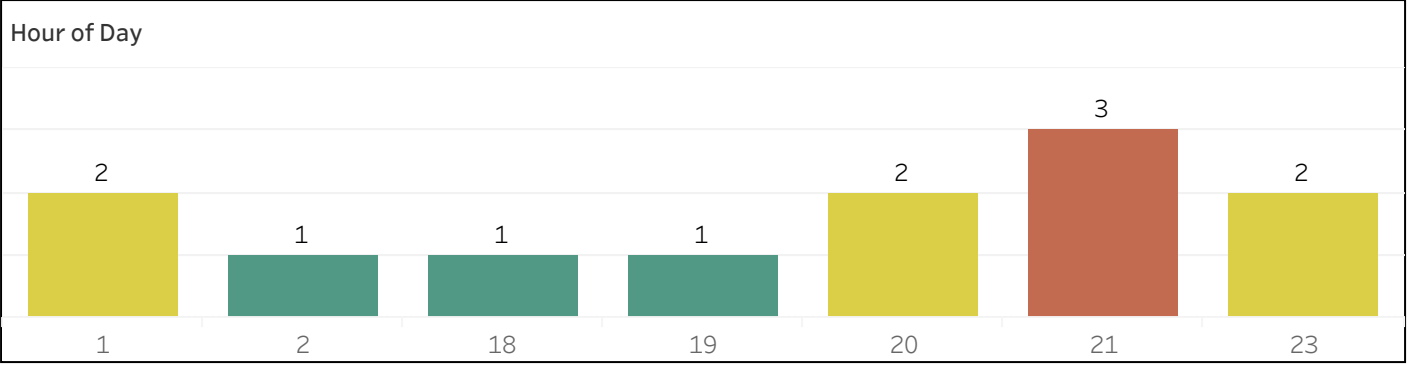

School Name	ShotSpotter Alerts	Rounds Fired
Grand Total	14	57
H.B. Lawrence School	5	16
Morgan Full Service Community School	4	7
William R. Peck School	2	16
Veritas Prep Holyoke	2	16
Holyoke High	1	2

Select Date Range
8/1/2023 12:00:00 AM t..

Select State(s)
Massachusetts

Select City(s)
All

Coverage Zone(s)
HolyokeMA

Schools data obtained from the US Department of Education. Only displaying public schools. Current month is excluded.