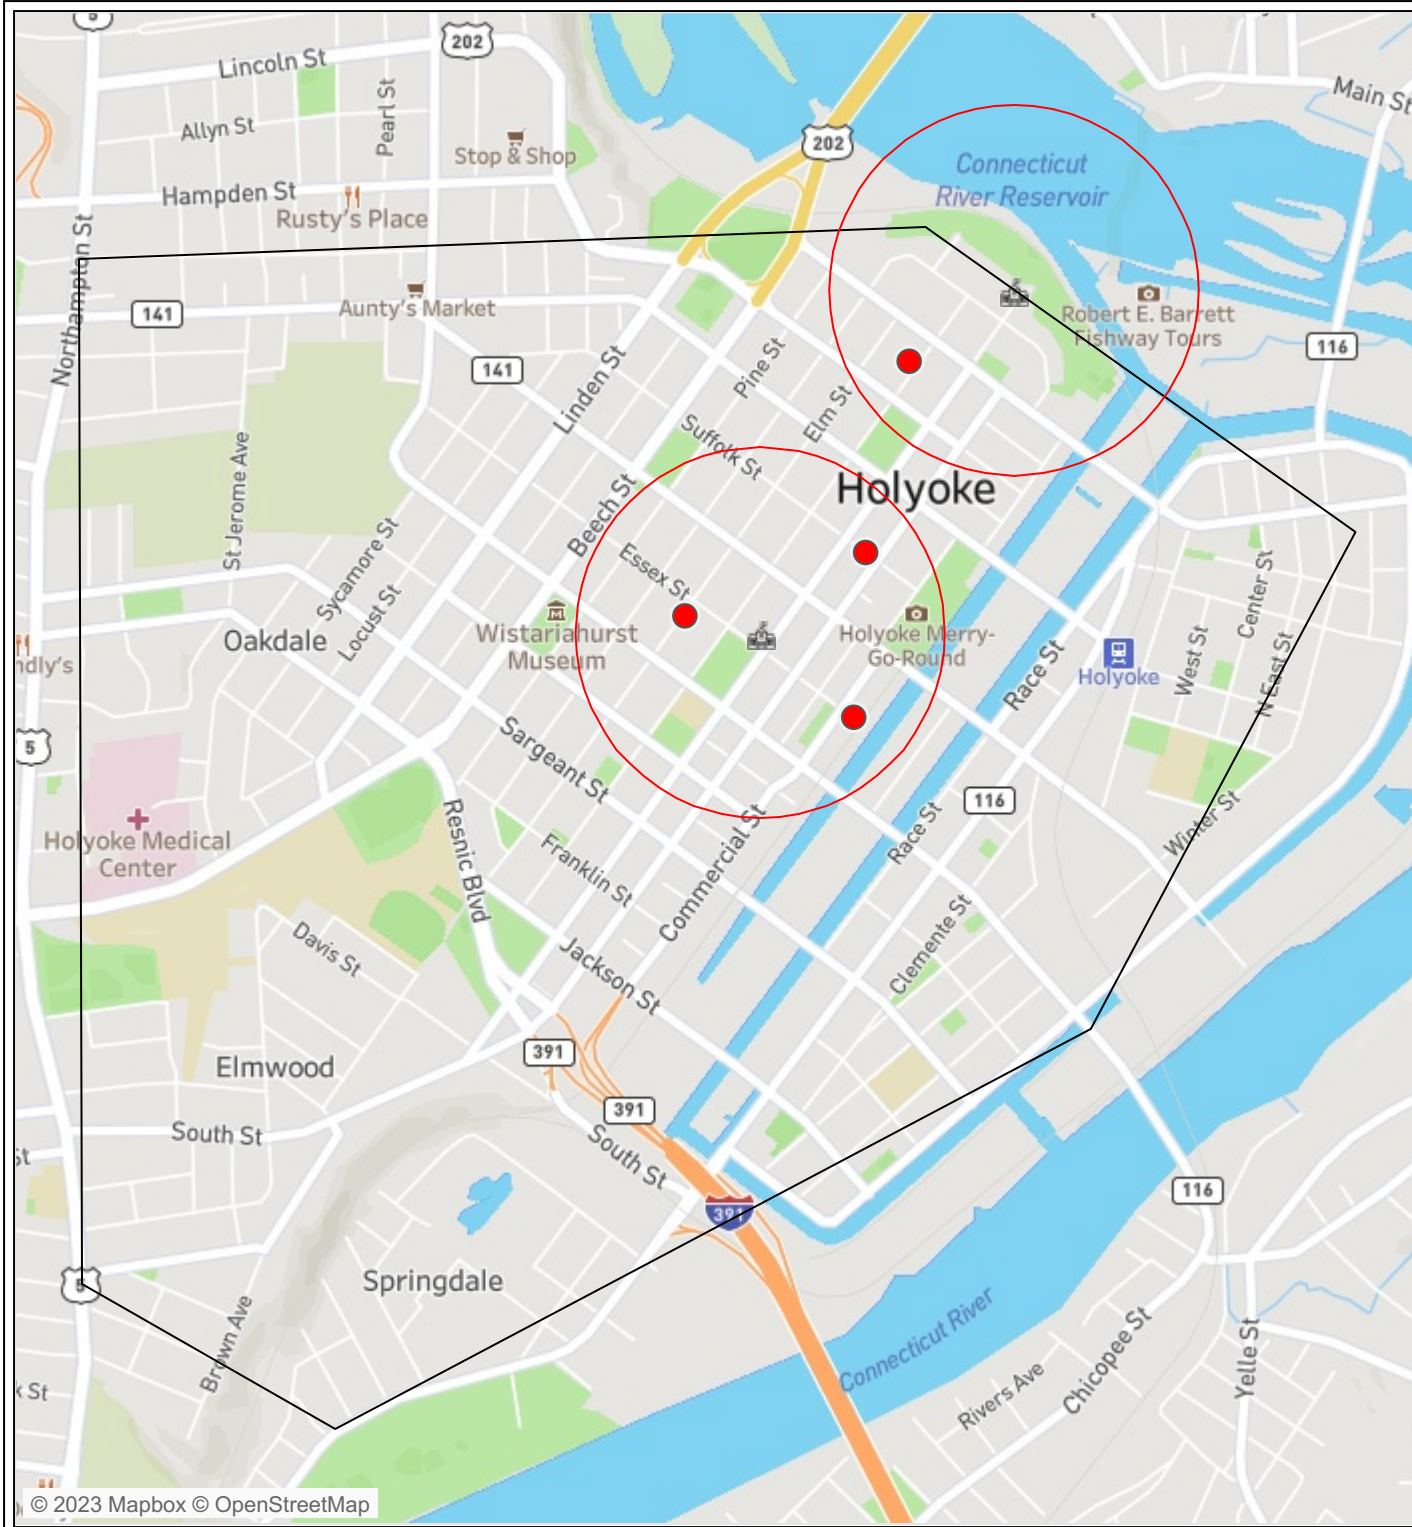

Map - ShotSpotter Alerts 1/4 of a Mile Around Private Schools

School Name	ShotSpotter Alerts	Rounds Fired
Grand Total	4	4
SPRINGDALE EDUCATION CENTER	3	3
MATER DOLOROSA ELEMENTARY SCHOOL	1	1

Select Date Range
11/1/2023 12:00:00 AM..

Select State(s)
Massachusetts

Select City(s)
All

Coverage Zone(s)
HolyokeMA

Schools data obtained from the US Department of Education. Only displaying private schools. Current month is excluded.