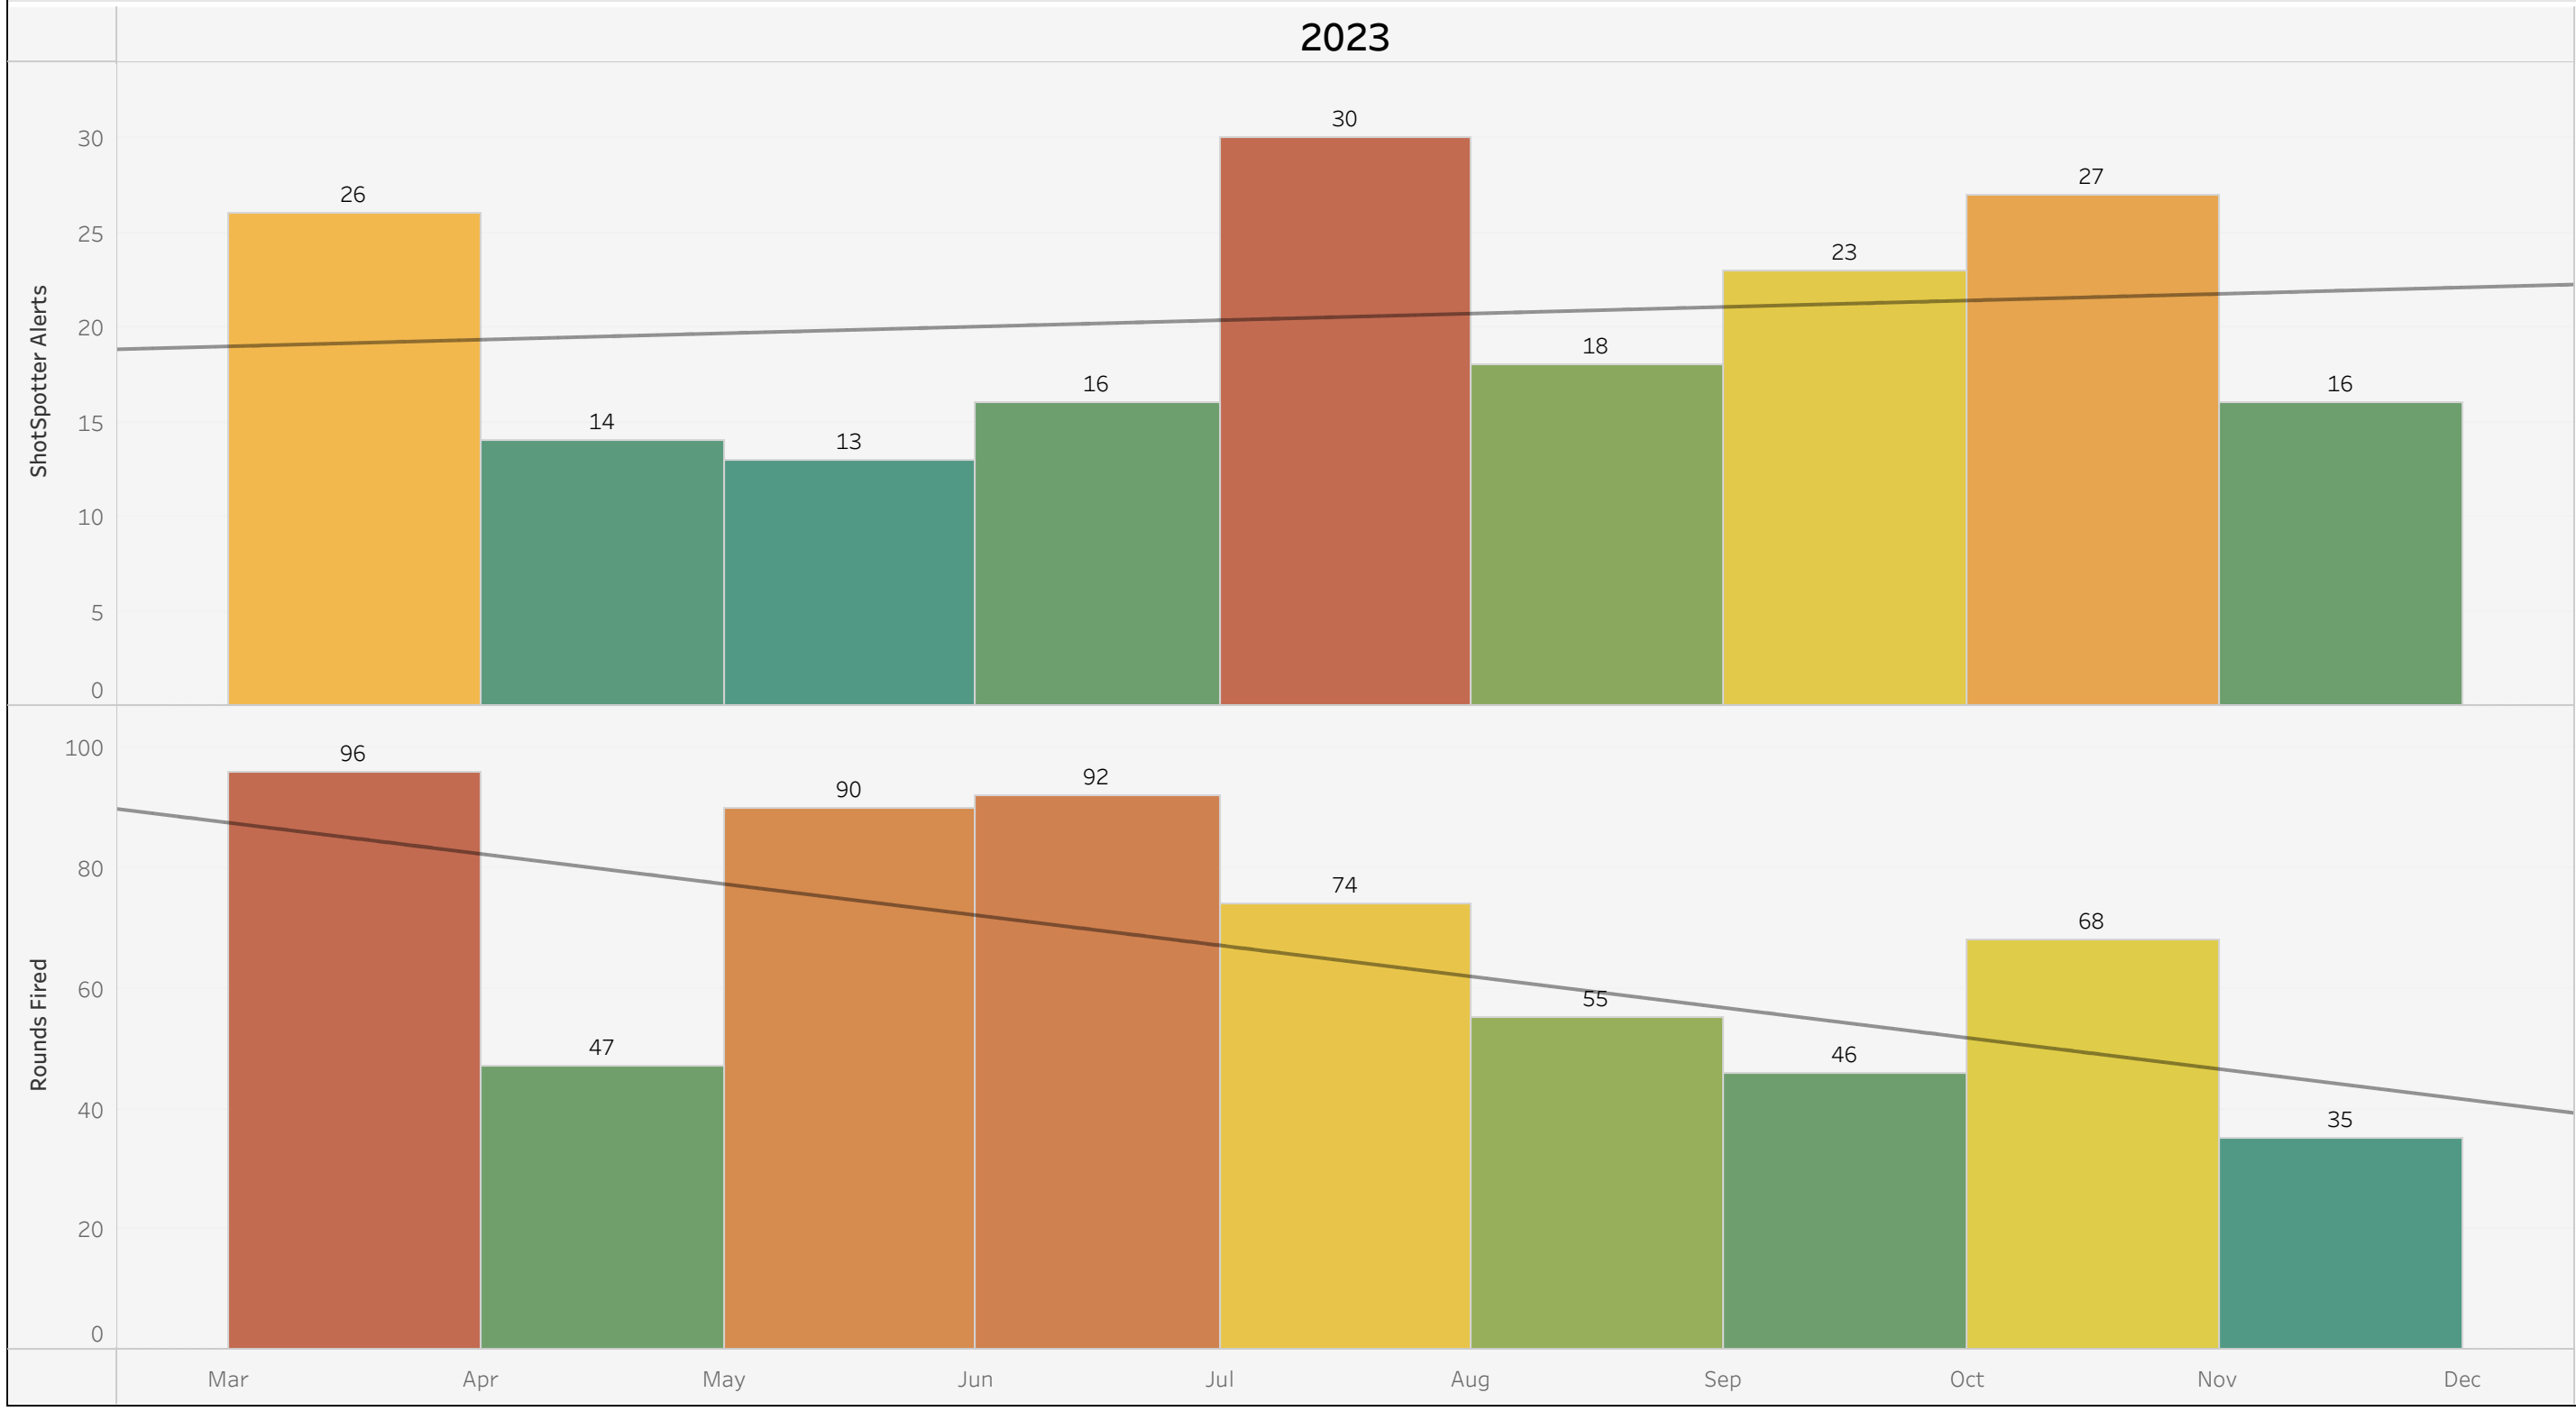

Chart - Historical

Local Date and Time
1/1/2021 00:00:00 to ..

Coverage Zone(s)
All

Select District(s)
All

Select Beat(s)
All

SoundThinking Proprietary and Confidential. Internal Use Only. This report contains proprietary, confidential, and copyrighted data and may not be used for any purposes other than those explicitly authorized by the SoundThinking license agreement and may not be distributed outside the licensed customer's department without the express, written permission of SoundThinking.