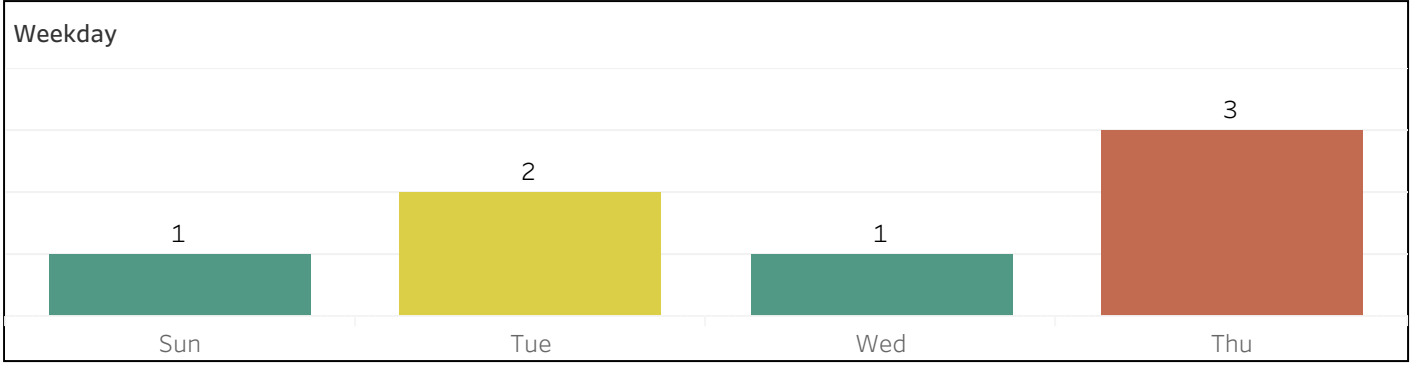

© 2023 Mapbox © OpenStreetMap