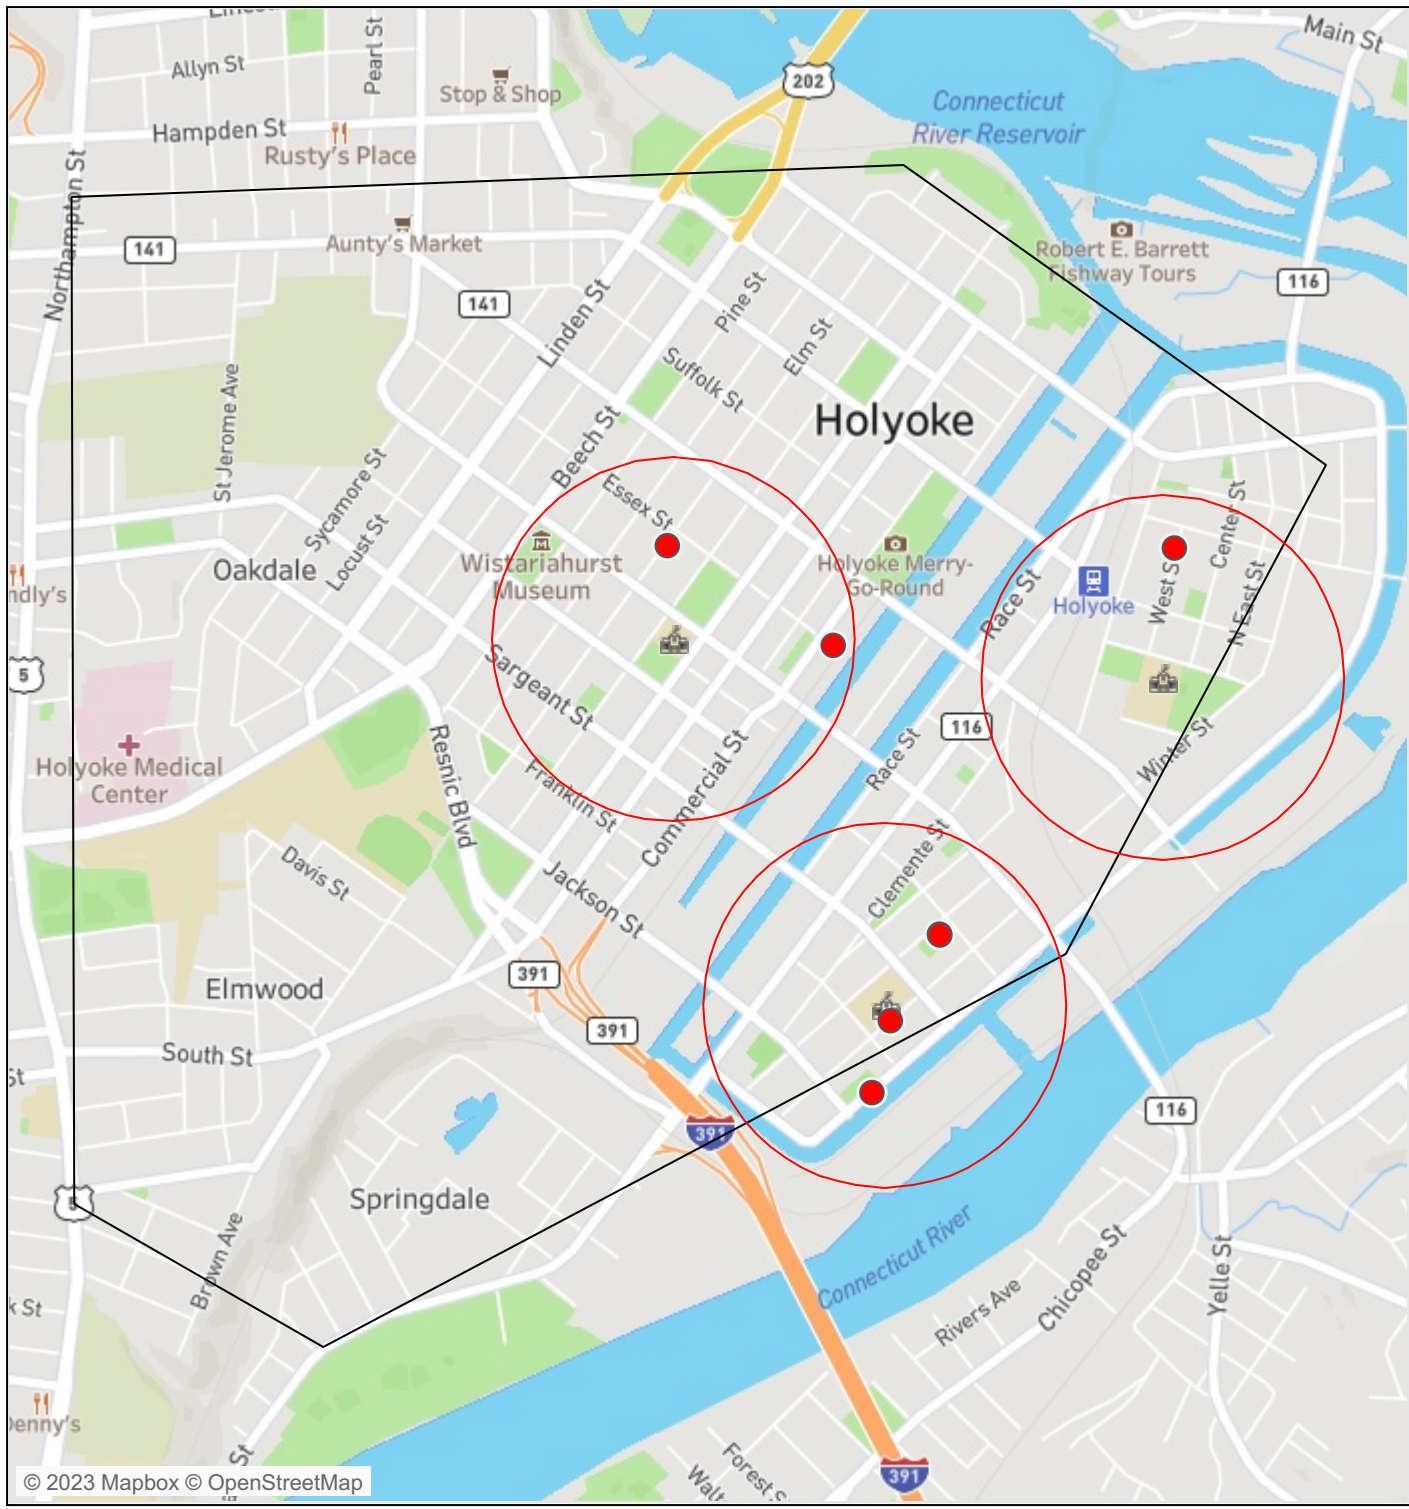

### Map - ShotSpotter Alerts 1/4 of a Mile Around Public Schools

School Name	ShotSpotter Alerts	Rounds Fired
Grand Total	7	17
Morgan Full Service Community School	4	10
H.B. Lawrence School	2	2
Kelly Elementary	1	5

© 2023 Mapbox © OpenStreetMap