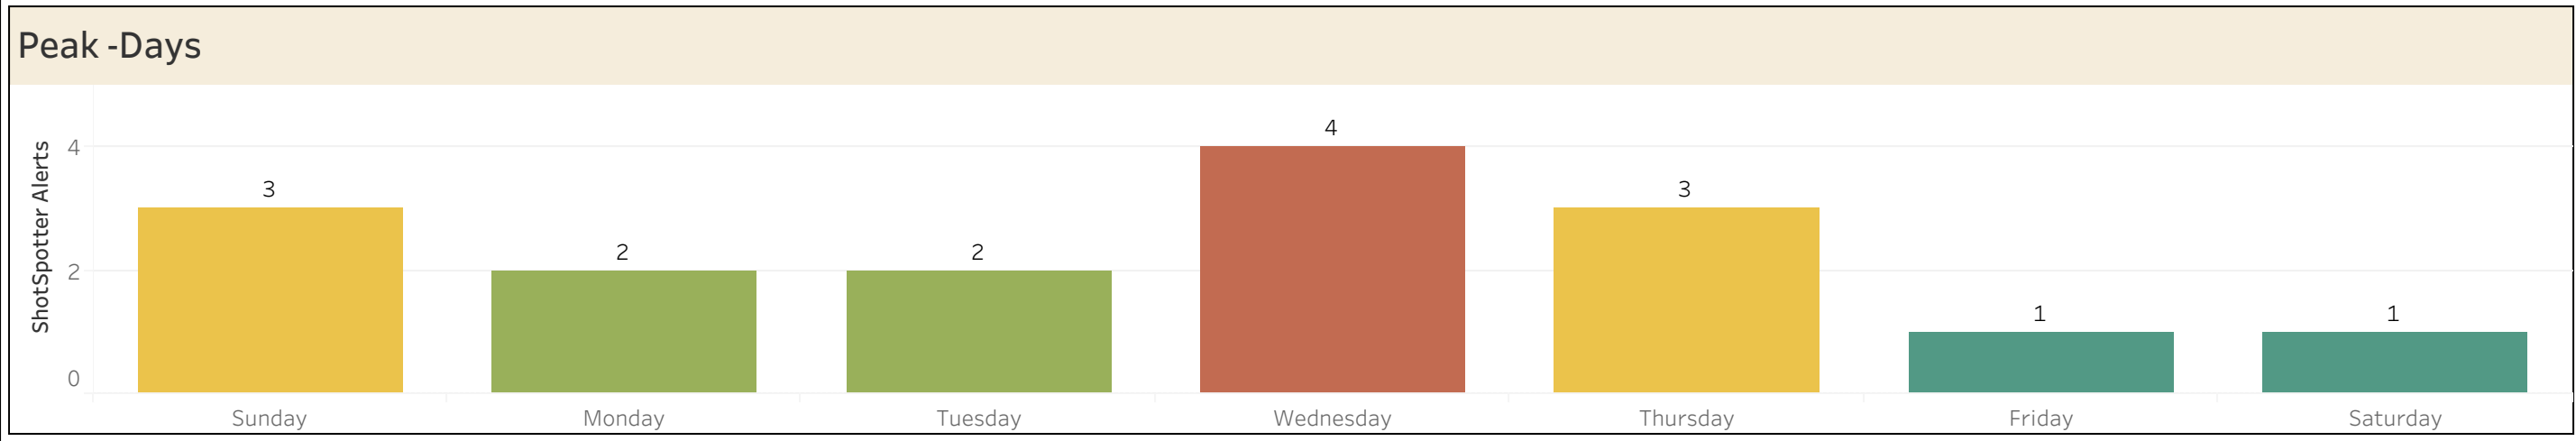

Peak -Hours/Days

	0	2	5	6	13	20	21	22	23	Total
Sun		1					1		1	3
Mon			1	1						2
Tue	1		1							2
Wed					1			2	1	4
Thu	1						2			3
Fri						1				1
Sat									1	1
Total	2	1	2	1	1	1	3	2	3	16

Select Date Range
11/1/2023 00:00:00 to 1..

Coverage Zone(s)
All

Select District(s)
No District

Select Beat(s)
No Beat

Status
published