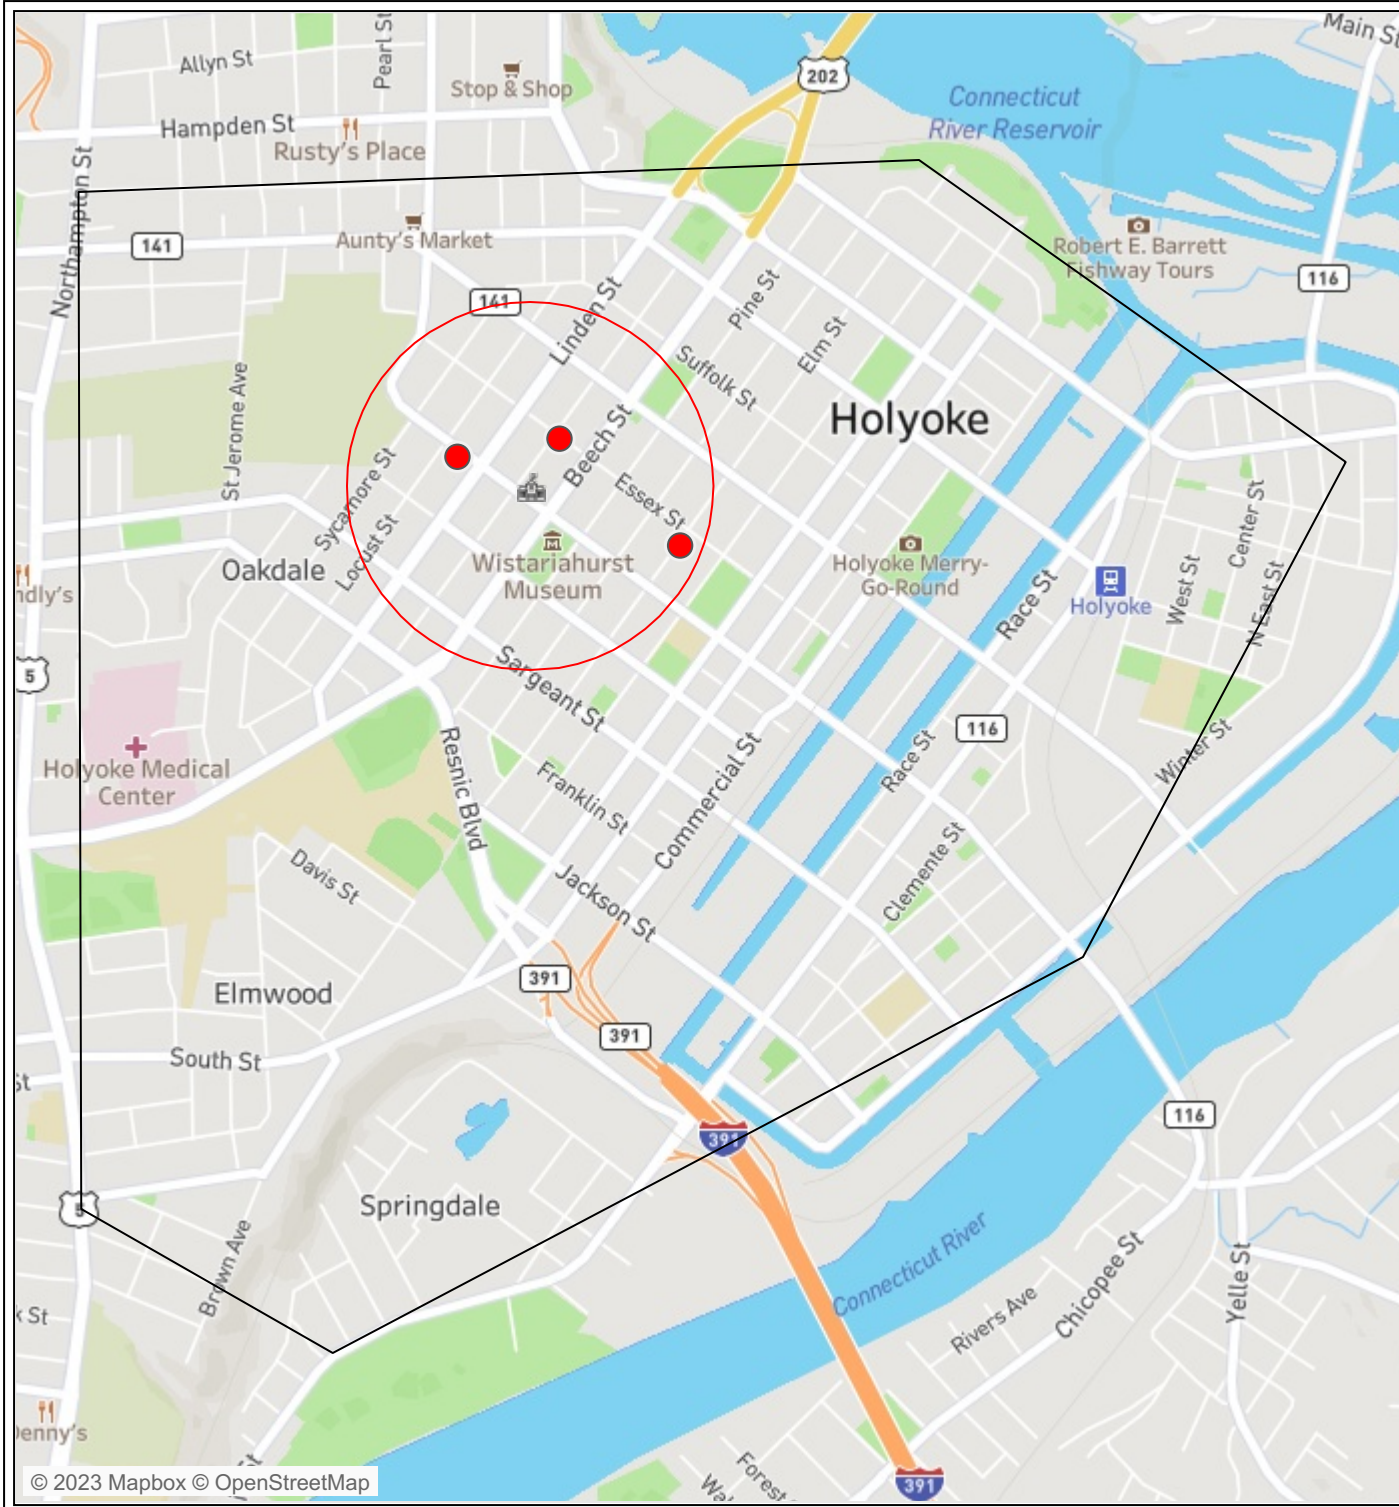

© 2023 Mapbox © OpenStreetMap

## Map - ShotSpotter Alerts 1/4 of a Mile Around Colleges and Universities

School Name	ShotSpotter Alerts	Rounds Fired
Grand Total	3	9
Bard College - Holyoke Microcollege	3	9

Select Date Range  
11/1/2023 12:00:00 AM t..