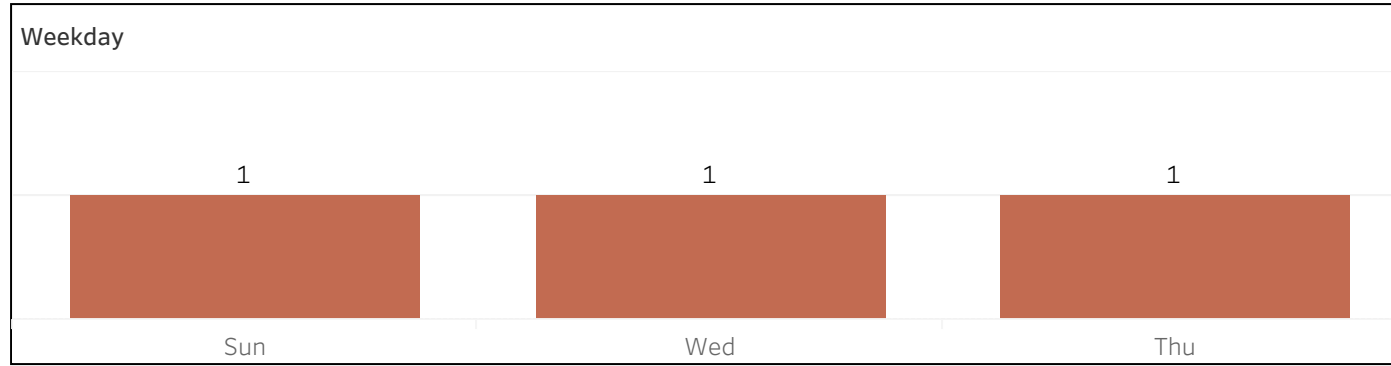

© 2023 Mapbox © OpenStreetMap