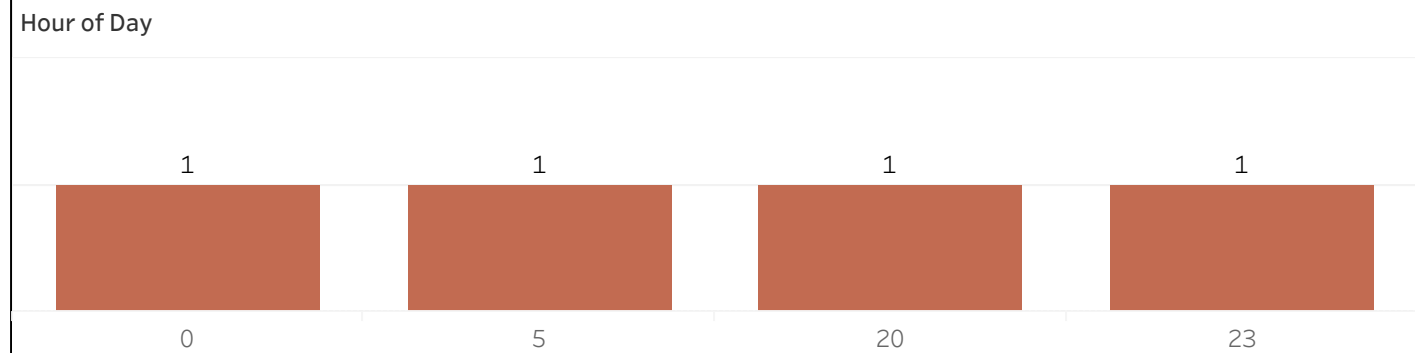

© 2023 Mapbox © OpenStreetMap