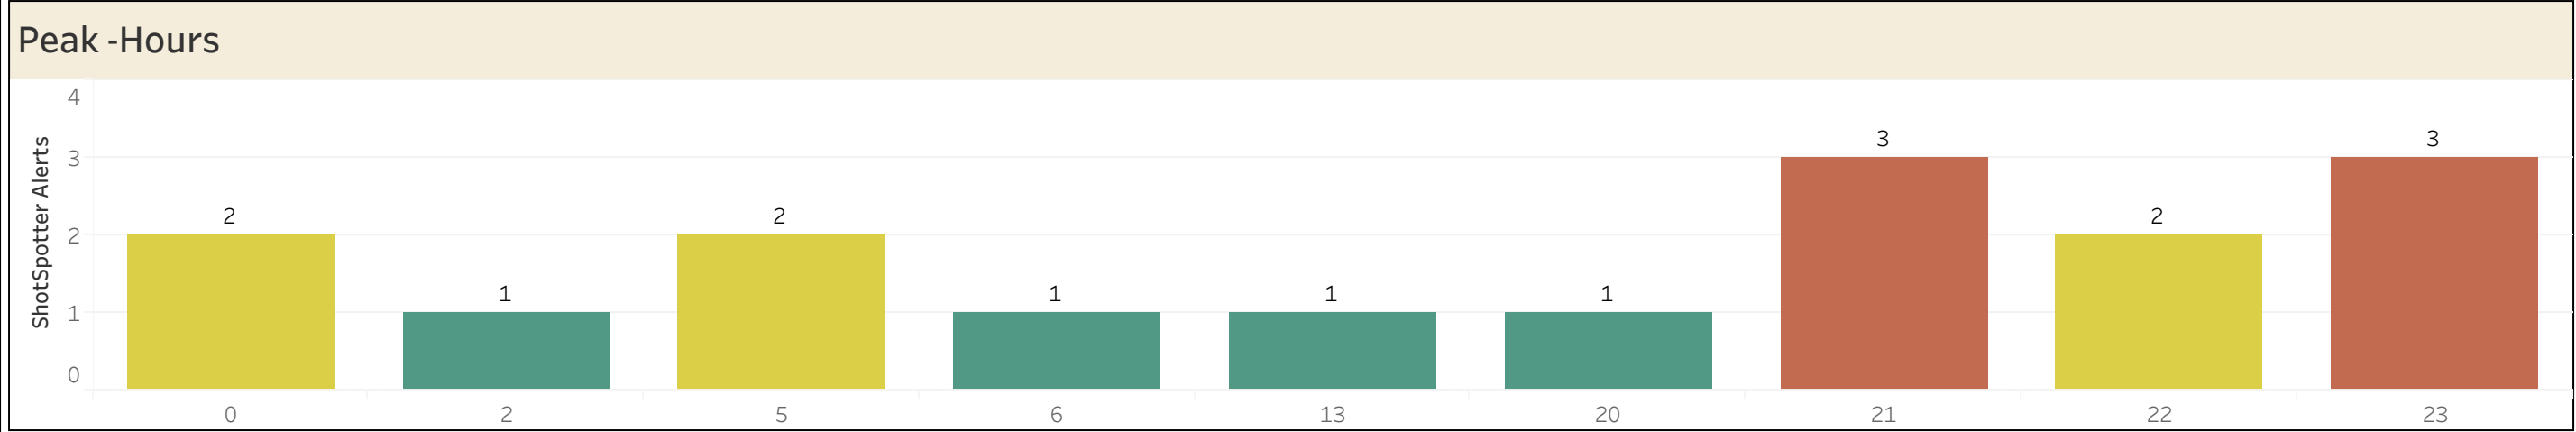

Peak -Hours/Days

	0	2	5	6	13	20	21	22	23	Total
Sun		1					1		1	3
Mon			1	1						2
Tue	1		1							2
Wed					1			2	1	4
Thu	1						2			3
Fri						1				1
Sat									1	1
Total	2	1	2	1	1	1	3	2	3	16

Select Date Range
11/1/2023 00:00:00 to 1..

Coverage Zone(s)
All

Select District(s)
No District

Select Beat(s)
No Beat

Status
published