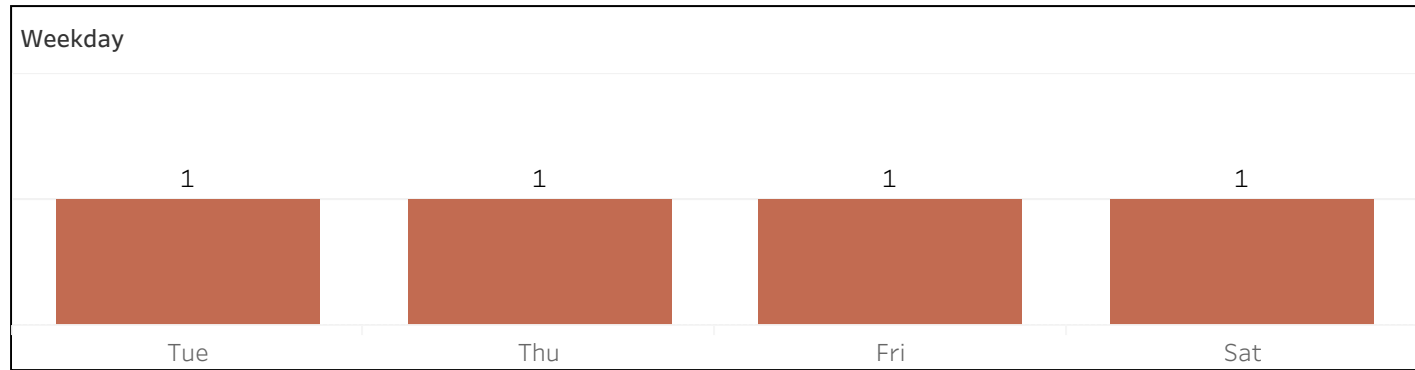

© 2023 Mapbox © OpenStreetMap