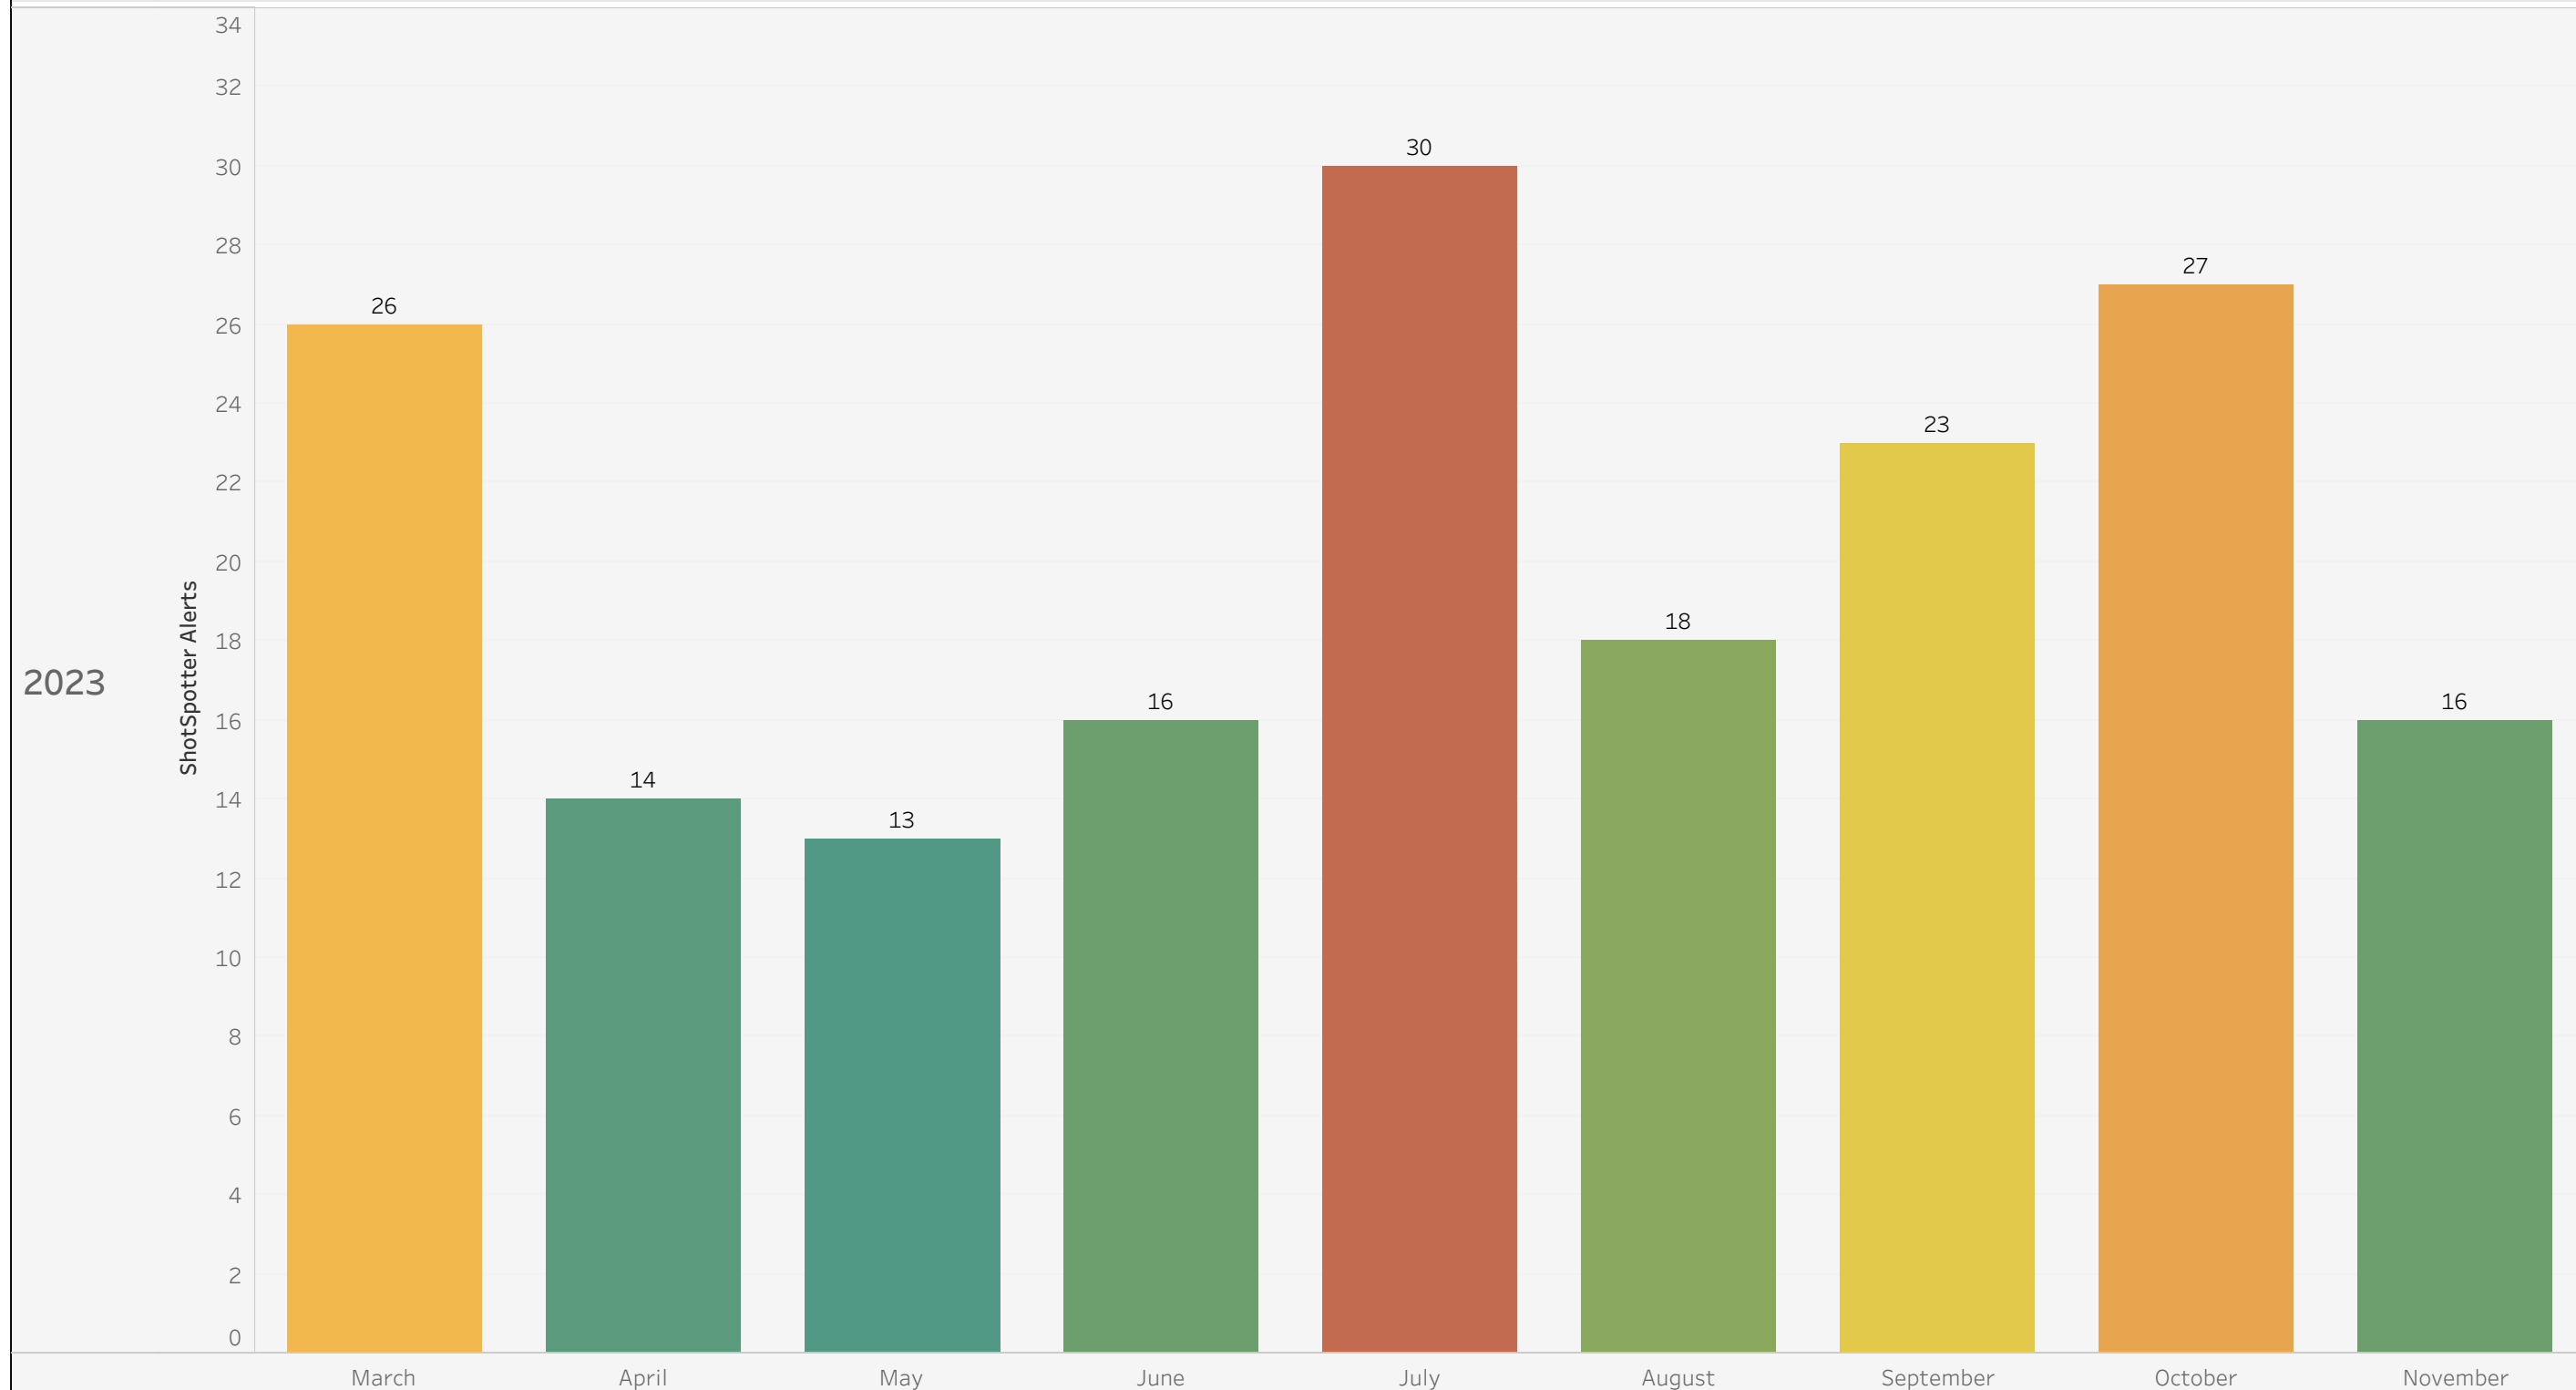

# Chart - Year-Over-Year

2023

Select Date Range  
1/1/2021 00:00:00 to 12..

Coverage Zone(s)  
HolyokeMA

Select District(s)  
All

Select Beat(s)  
All

Chart - Week vs Previous Week

Select Date Range  
11/1/2023 00:00:00 to 11/30/2023 00:00:00