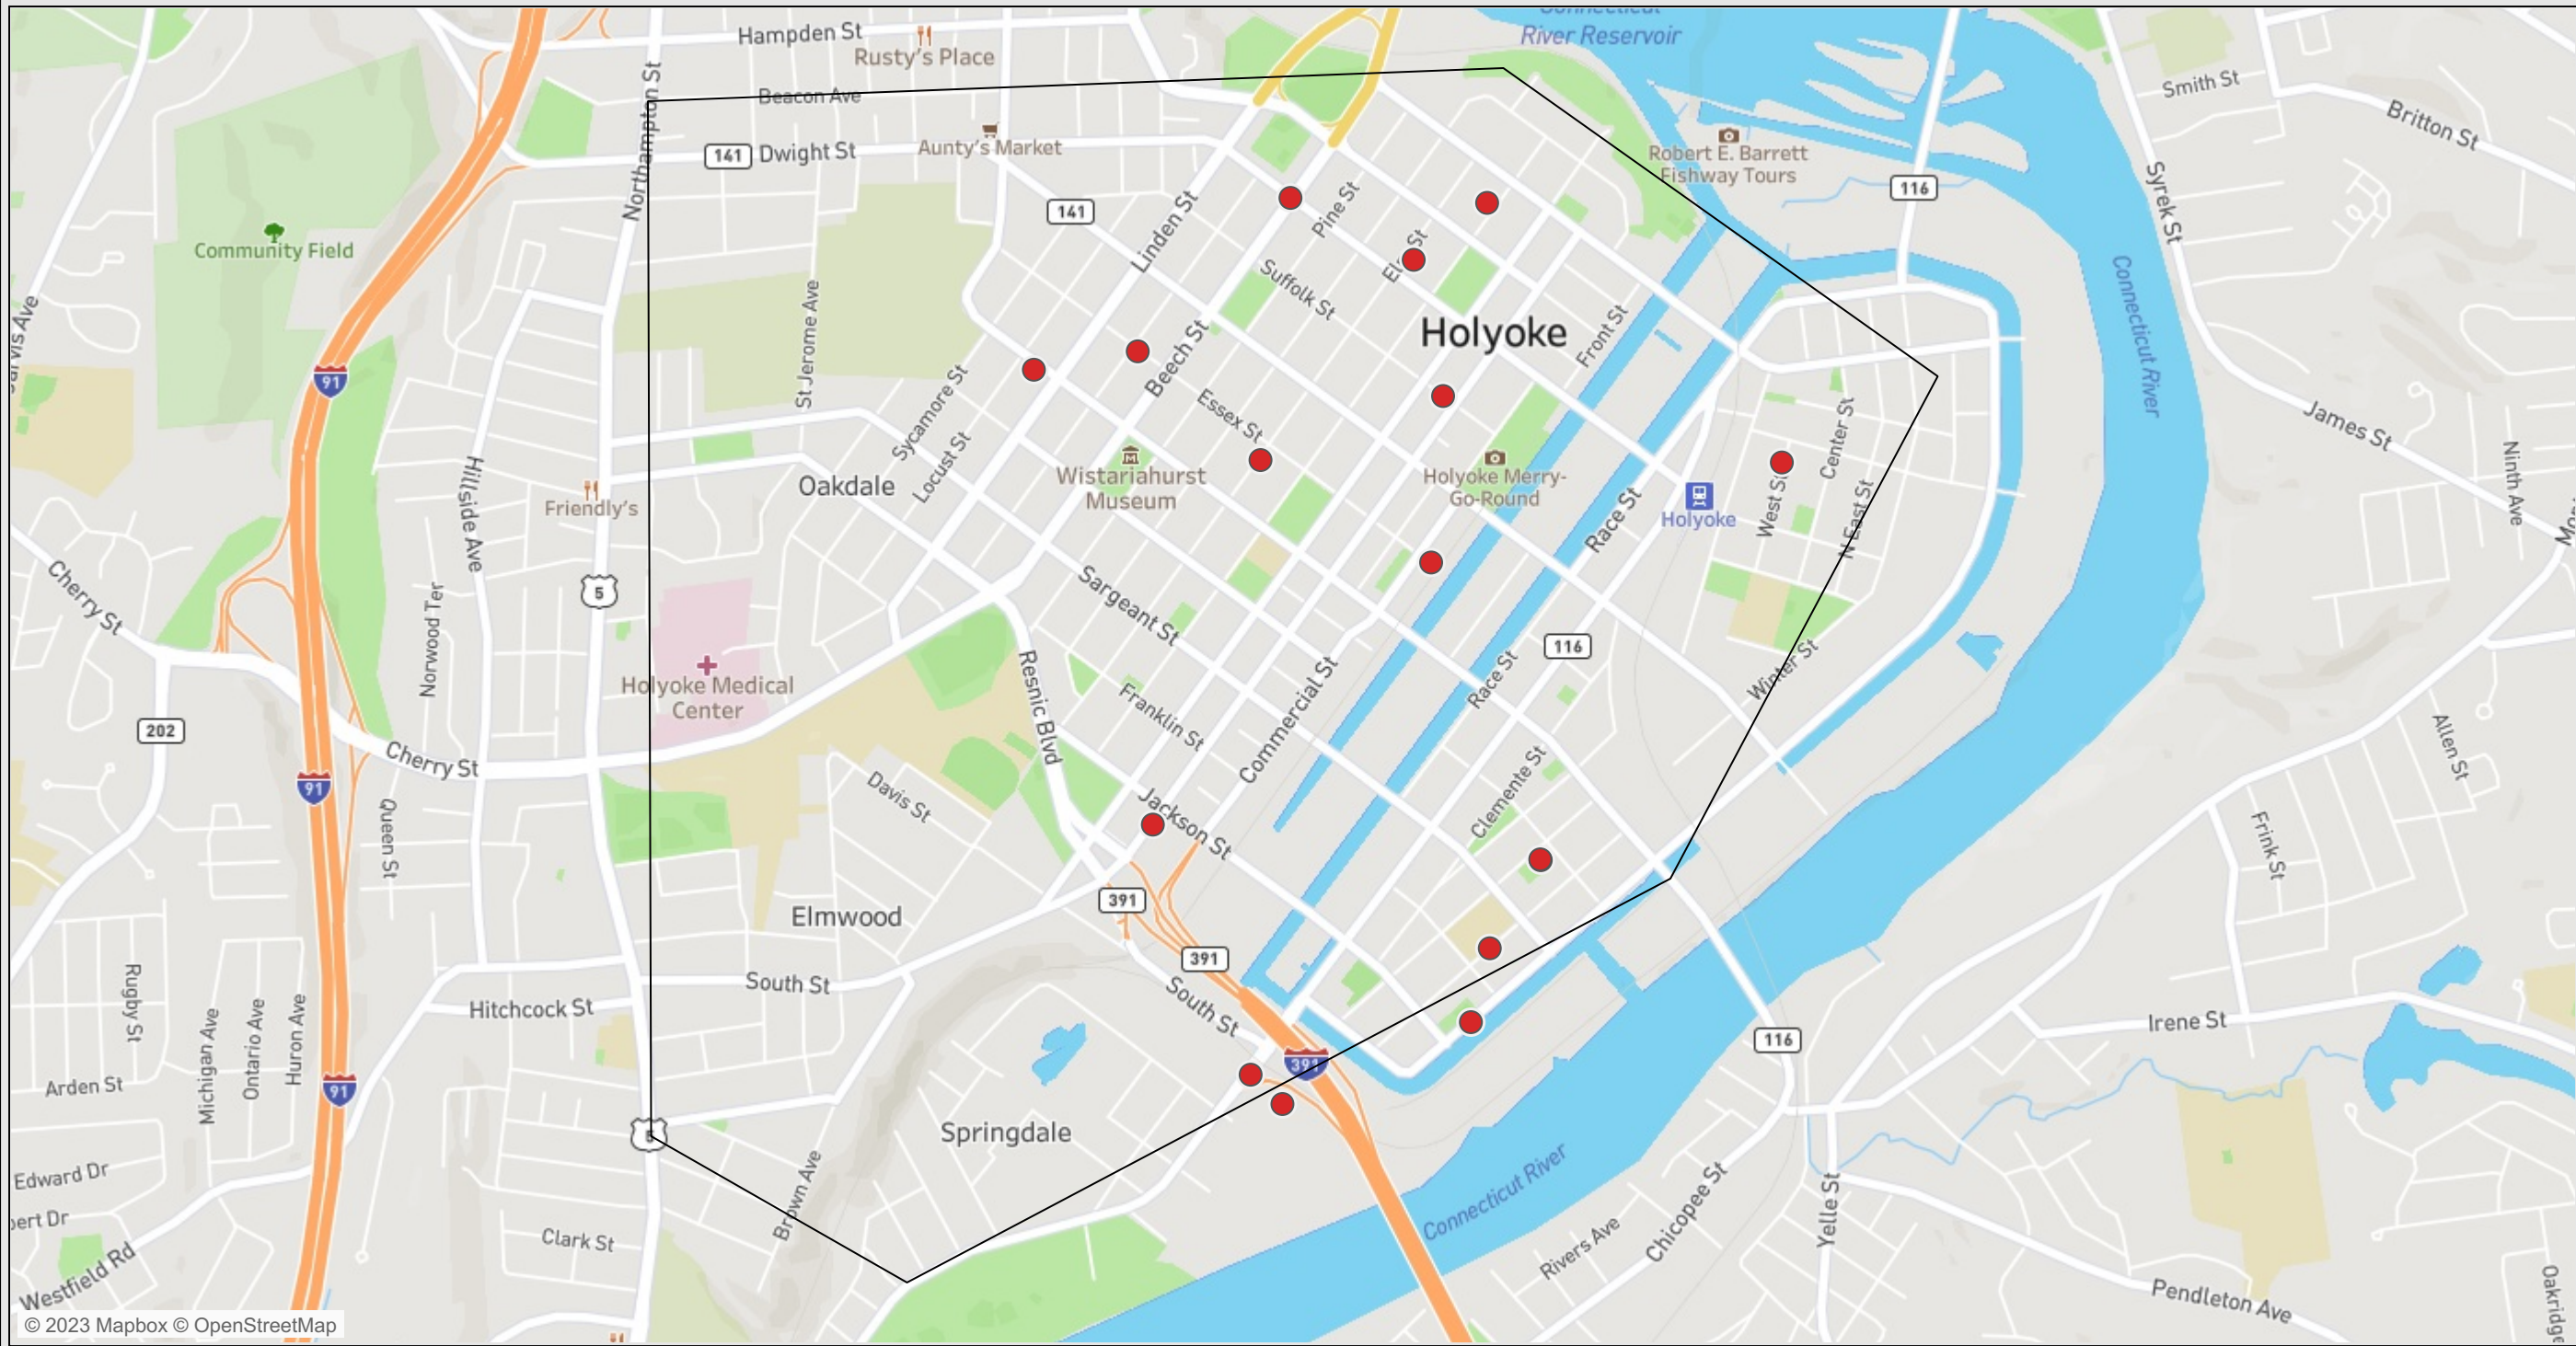

ShotSpotter Alerts	Rounds Fired	published
16	35	16

Select Date Range
11/1/2023 00:00:00 to 11/3...

Rounds Fired
All values

Coverage Zone(s)
All

Select District(s)
All

Select Beat(s)
All

Select City or Cities
All

Select Month(s)
All

Select Weekday(s)
All

Taglist
All

Status
published

Status
published

SoundThinking Proprietary and Confidential. Internal Use Only. This report contains proprietary, confidential, and copyrighted data and may not be used for any purposes other than those explicitly authorized by the SoundThinking license agreement and may not be distributed outside the licensed customer's department without the express, written permission of SoundThinking.