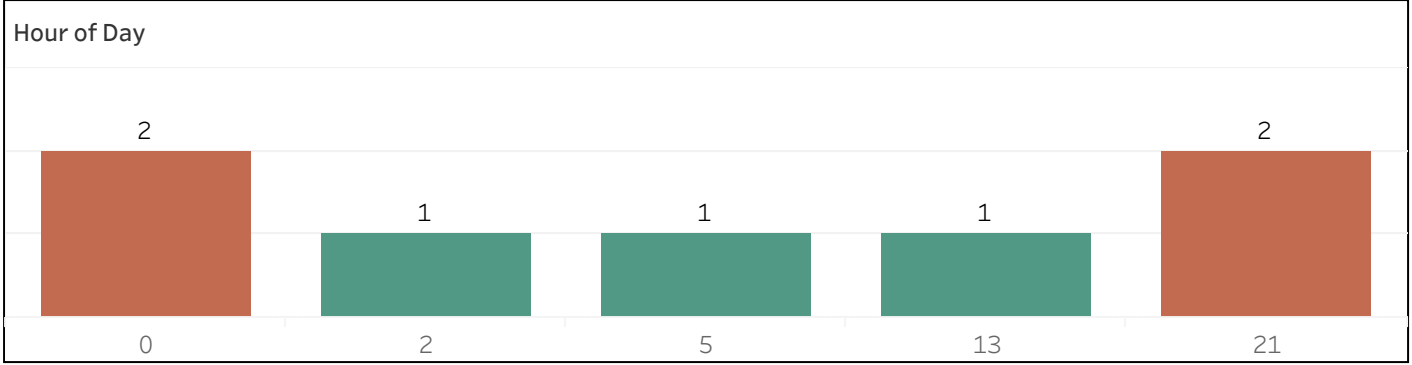

© 2023 Mapbox © OpenStreetMap