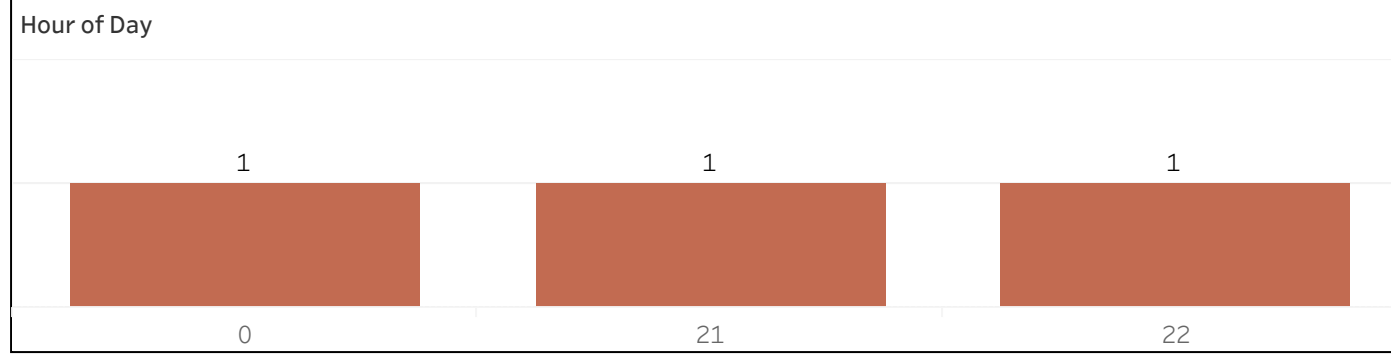

© 2023 Mapbox © OpenStreetMap