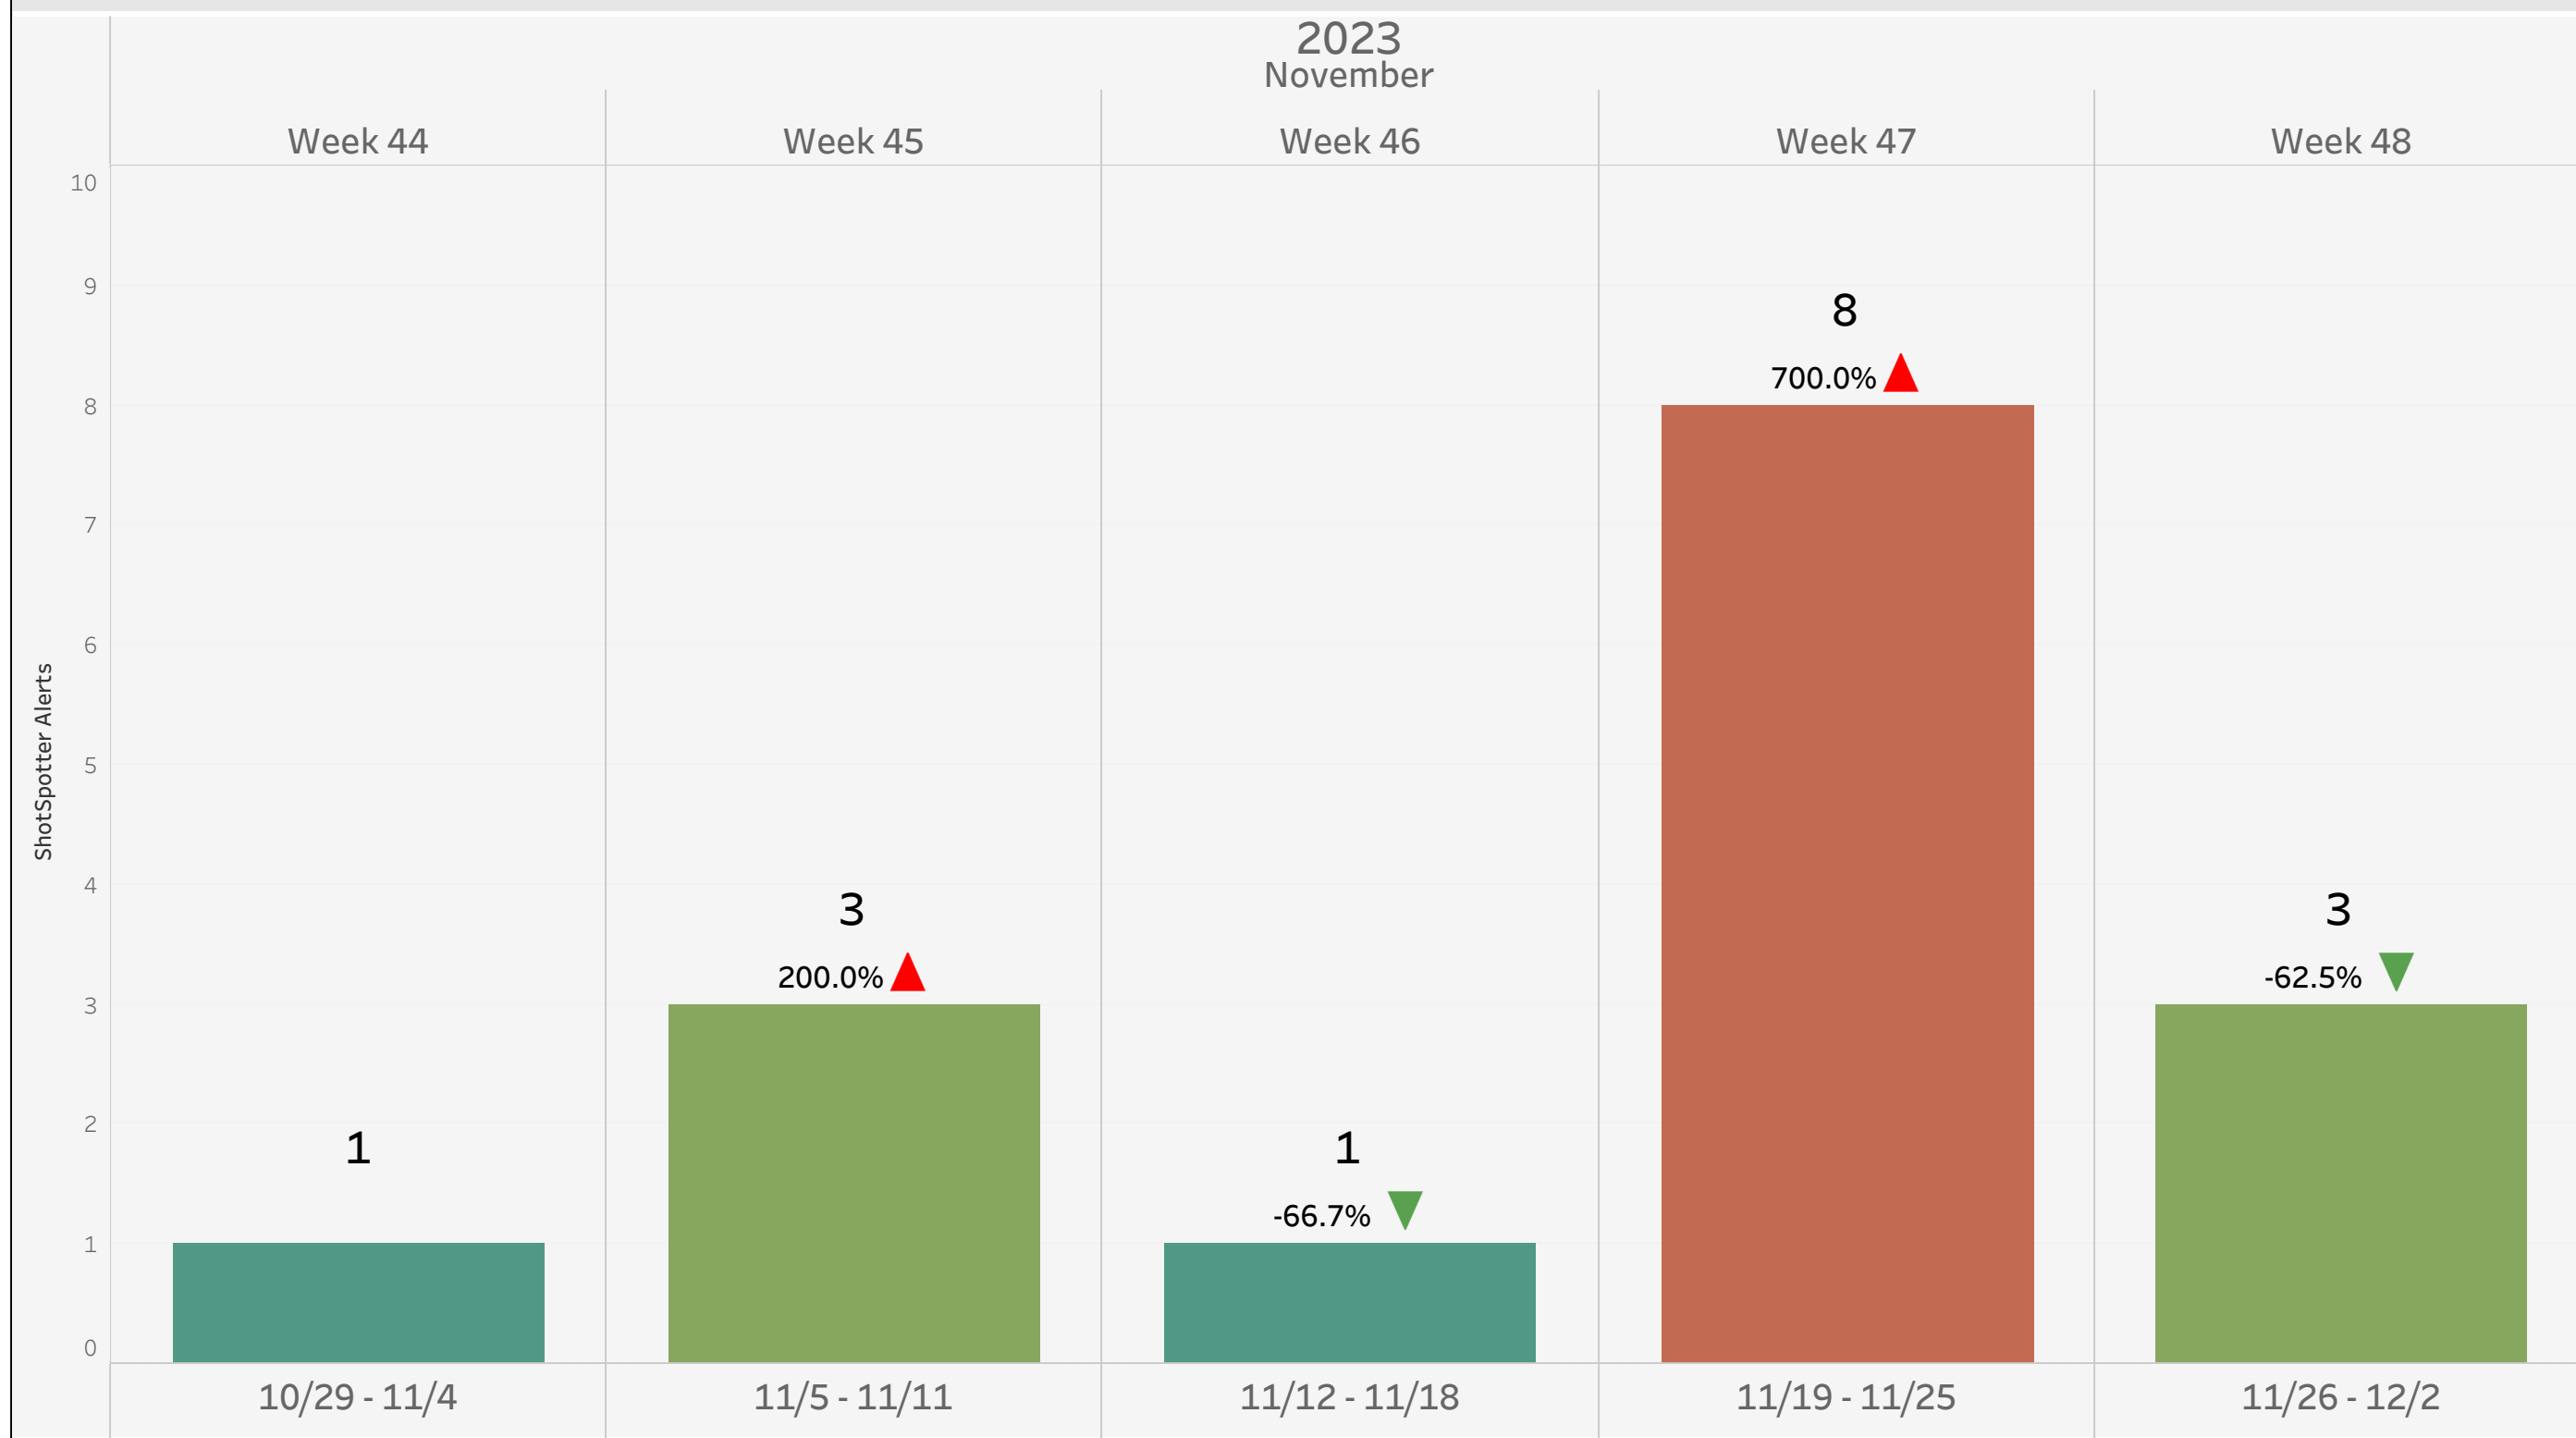

# Monthly Gunfire Report

Holyoke PD

Date Range

11/1/2023 00:00:00 to 11/30/2023 23:59:59

**This entire report excludes data for the following dates: January 1, July 4, and December 31.**

SoundThinking sends alerts thru the ShotSpotter program. This is published to customers within 60 seconds of the incident occurring (90% or more of the time). If there is a break in shooting volley, the additional incidents will be sent for the same location or nearby. Therefore, the number of alerts may be affected by these additional incidents. SoundThinking Proprietary and Confidential. Internal Use Only. This report contains proprietary, confidential, and copyrighted data and may not be used for any purposes other than those explicitly authorized by the SoundThinking license agreement and may not be distributed outside the licensed customer's department without the express, written permission of SoundThinking.

# Chart - Year-Over-Year

2023

Select Date Range  
1/1/2021 00:00:00 to 12..

Coverage Zone(s)  
HolyokeMA

Select District(s)  
All

Select Beat(s)  
All

Chart - Week vs Previous Week

Select Date Range  
11/1/2023 00:00:00 to 11/30/2023 00:00:00

### Peak -Hours/Days

	0	2	5	6	13	20	21	22	23	Total
Sun		1					1		1	3
Mon			1	1						2
Tue	1		1							2
Wed					1			2	1	4
Thu	1						2			3
Fri						1				1
Sat									1	1
Total	2	1	2	1	1	1	3	2	3	16

Select Date Range  
11/1/2023 00:00:00 to 1..