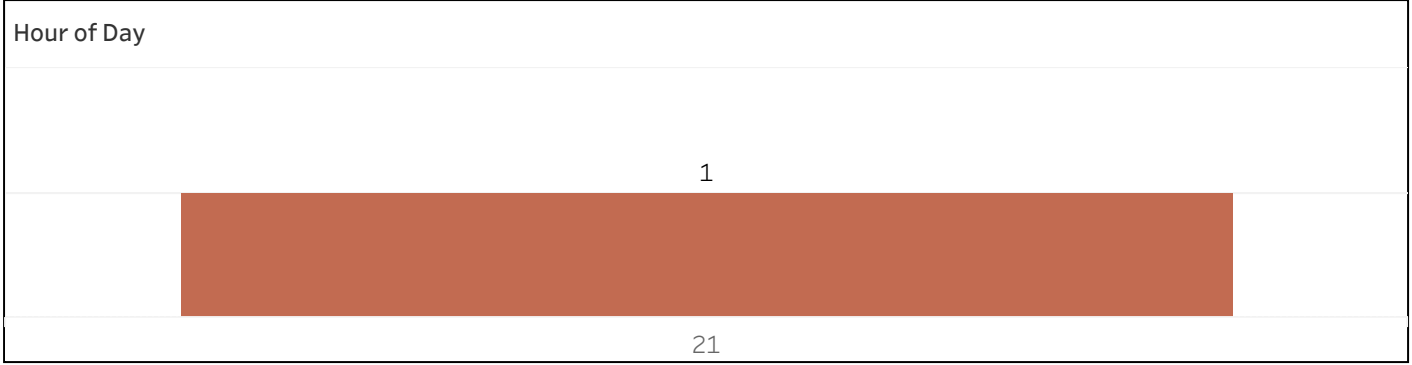

© 2024 Mapbox © OpenStreetMap