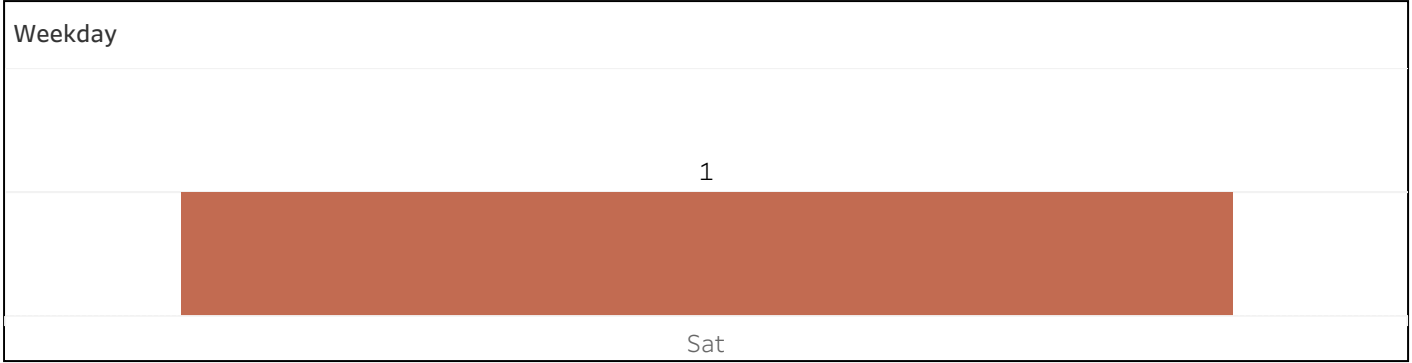

© 2024 Mapbox © OpenStreetMap