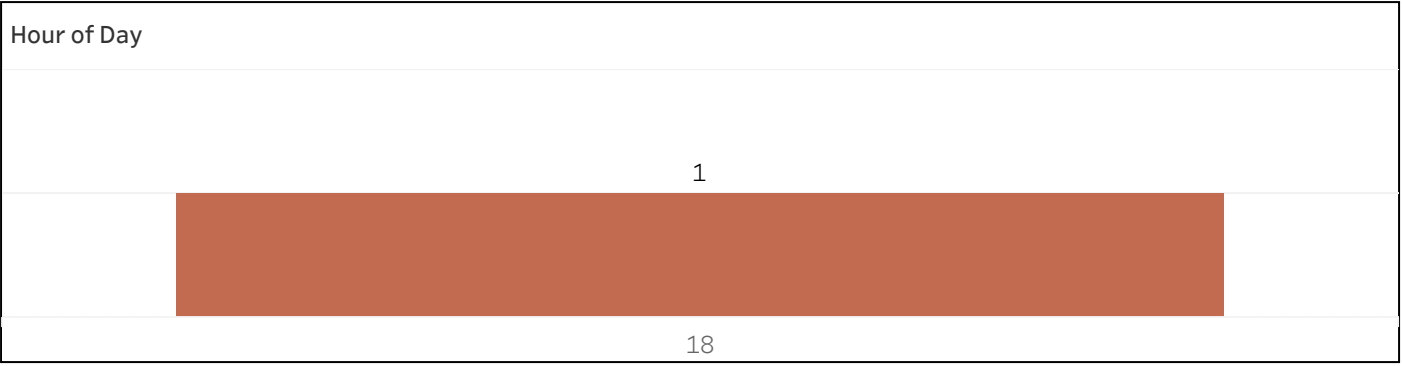

© 2024 Mapbox © OpenStreetMap