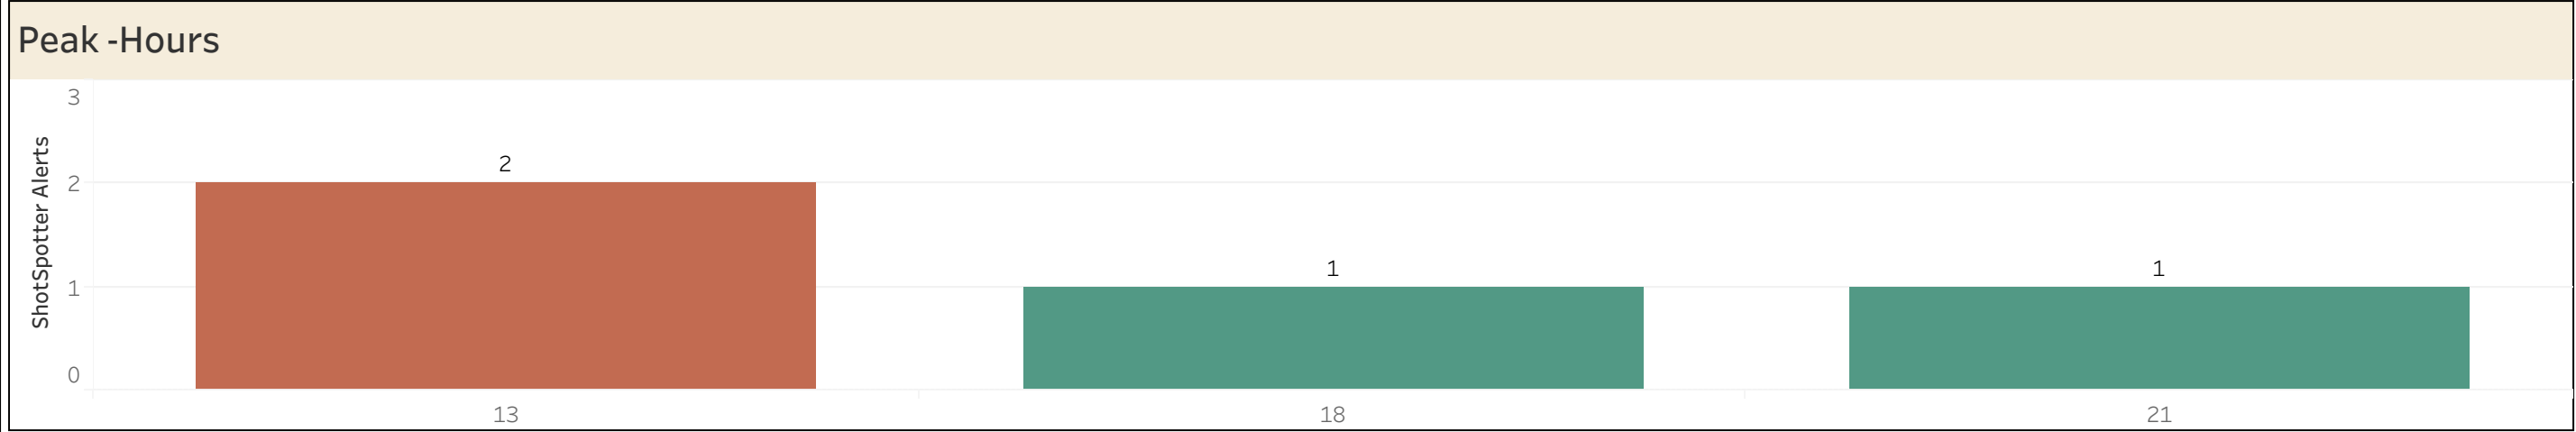

Peak -Hours/Days				
	13	18	21	Total
Tue		1		1
Sat	2		1	3
Total	2	1	1	4

Select Date Range
2/1/2024 00:00:00 to 2/2..

Coverage Zone(s)
All

Select District(s)
No District

Select Beat(s)
No Beat

Status
published