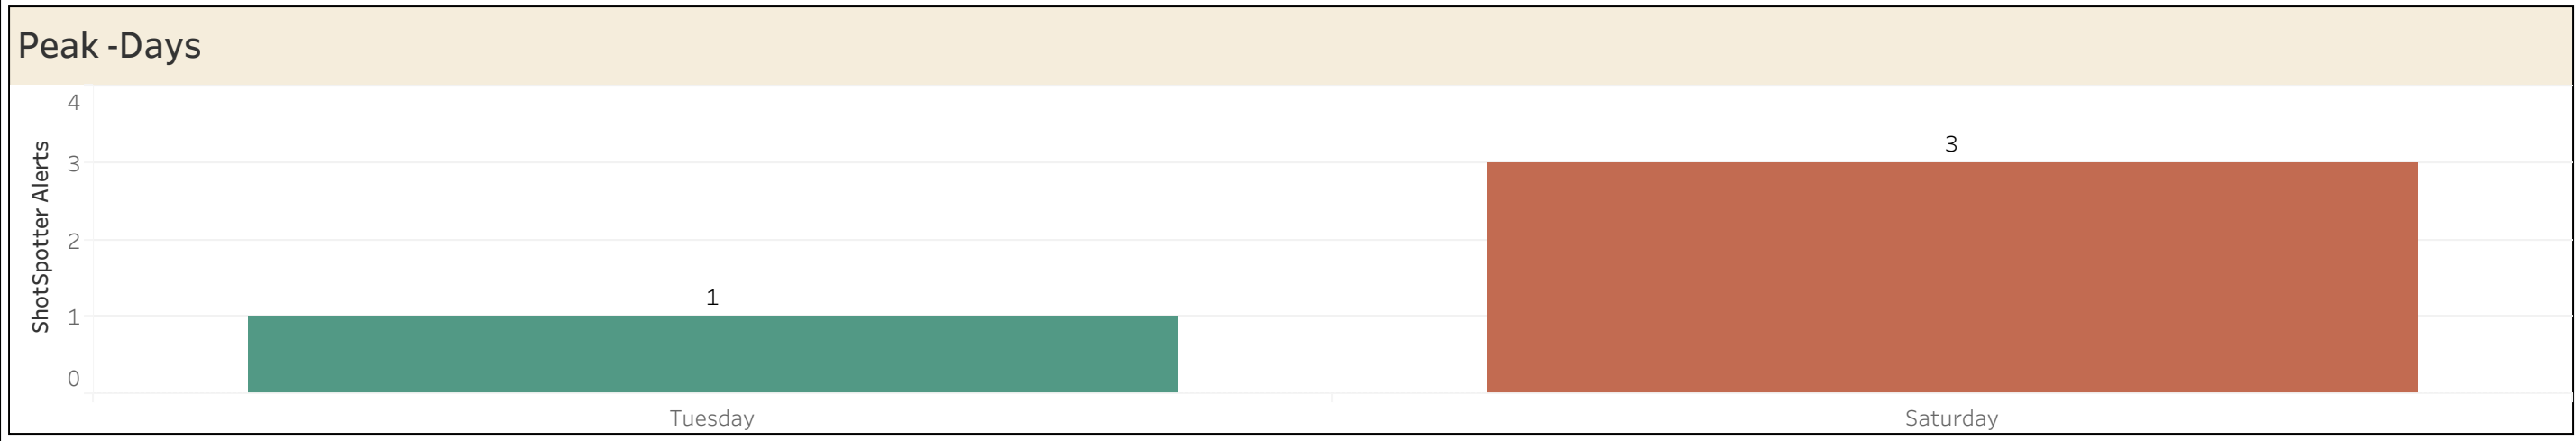

Peak -Hours/Days				
	13	18	21	Total
Tue		1		1
Sat	2		1	3
Total	2	1	1	4

Select Date Range
2/1/2024 00:00:00 to 2/2..

Coverage Zone(s)
All

Select District(s)
No District

Select Beat(s)
No Beat

Status
published