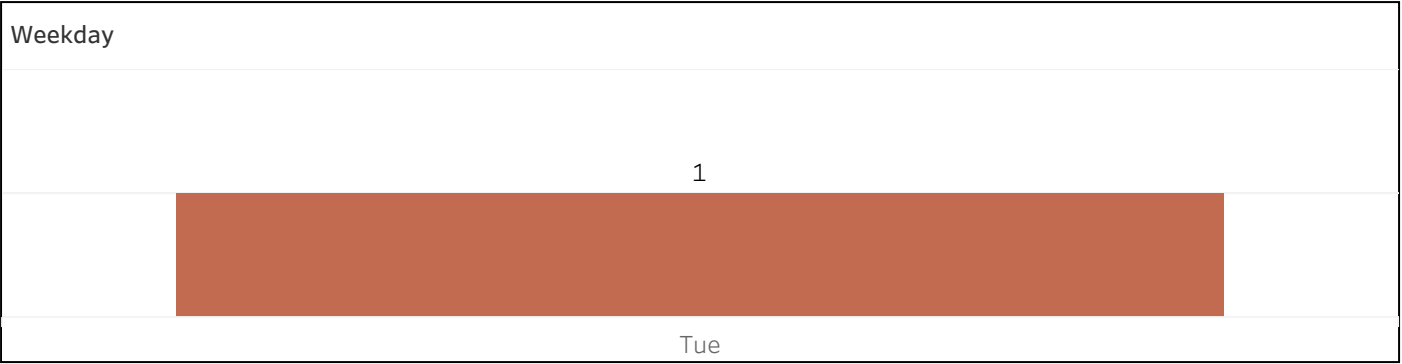

© 2024 Mapbox © OpenStreetMap