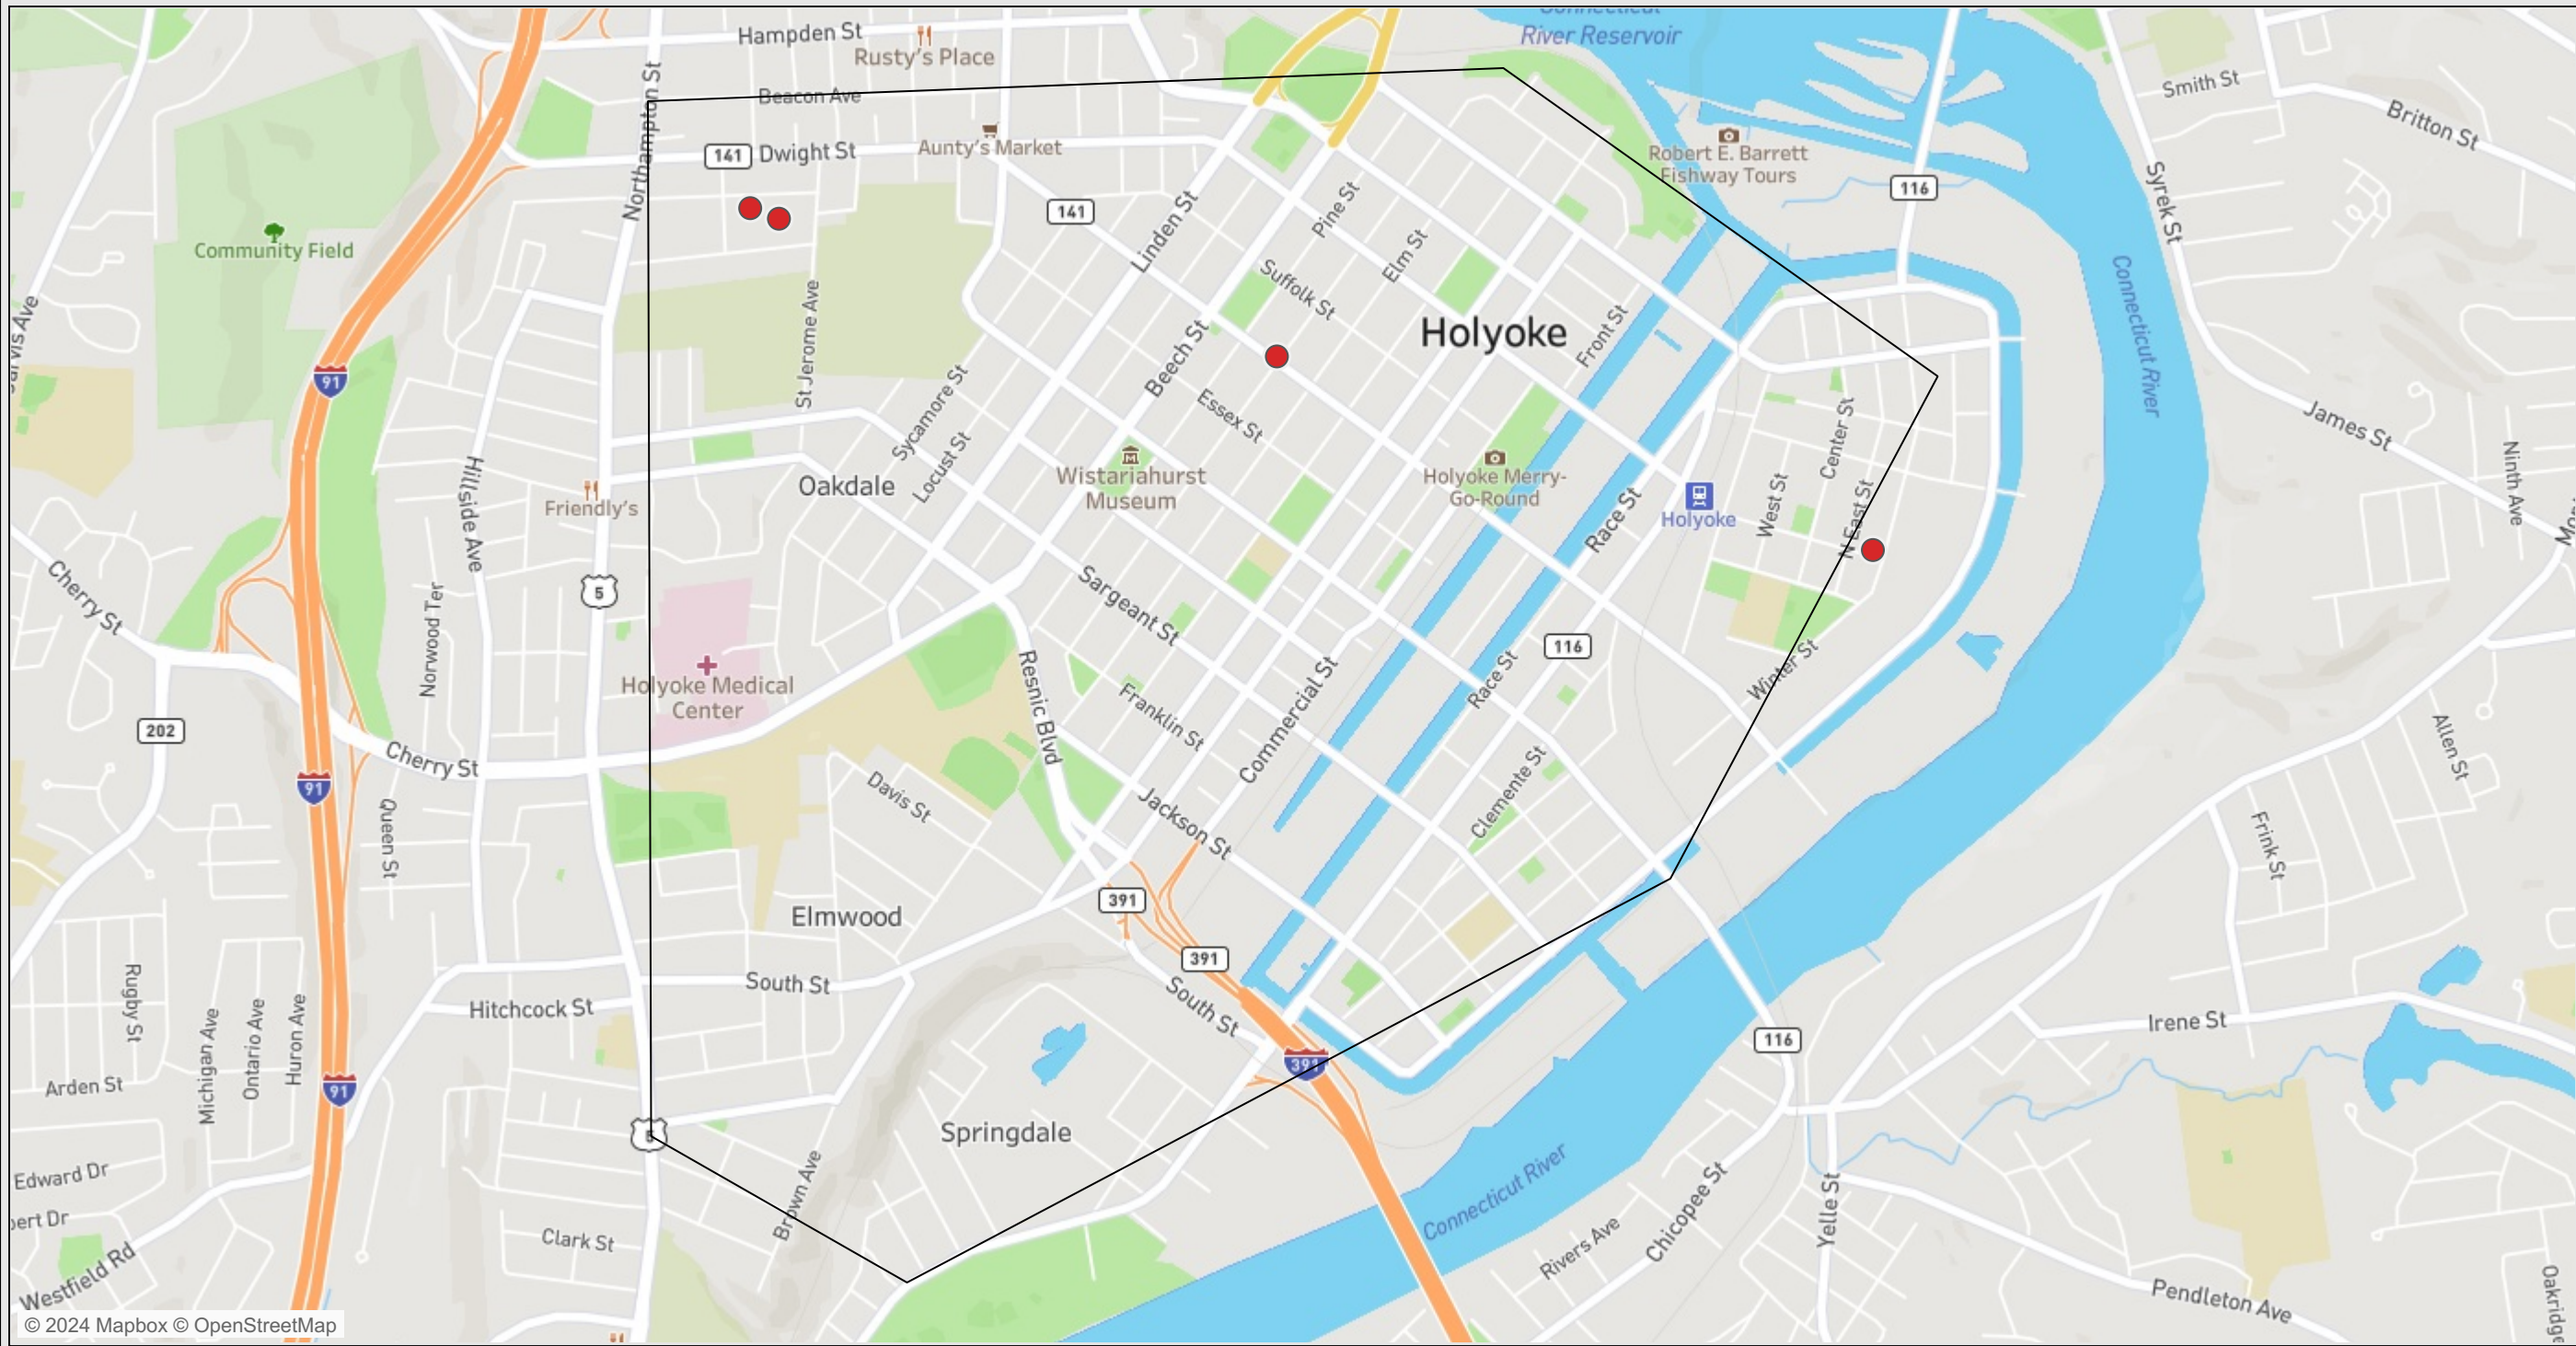

ShotSpotter Alerts	Rounds Fired	published
4	21	4

Select Date Range
2/1/2024 00:00:00 to 2/29/..

Rounds Fired
All values

Coverage Zone(s)
All

Select District(s)
All

Select Beat(s)
All

Select City or Cities
All

Select Month(s)
All

Select Weekday(s)
All

Taglist
All

Status
published

Status
published

SoundThinking Proprietary and Confidential. Internal Use Only. This report contains proprietary, confidential, and copyrighted data and may not be used for any purposes other than those explicitly authorized by the SoundThinking license agreement and may not be distributed outside the licensed customer's department without the express, written permission of SoundThinking.