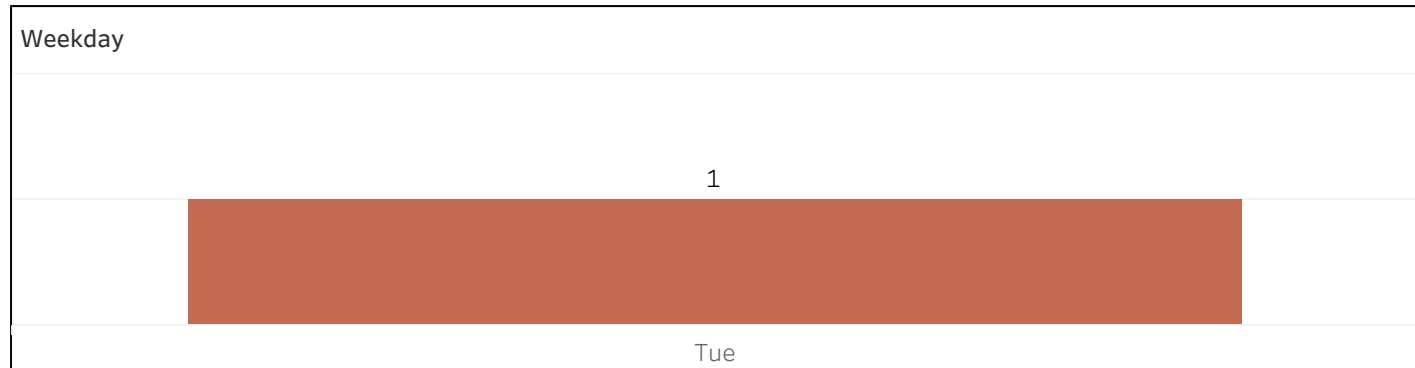

© 2024 Mapbox © OpenStreetMap