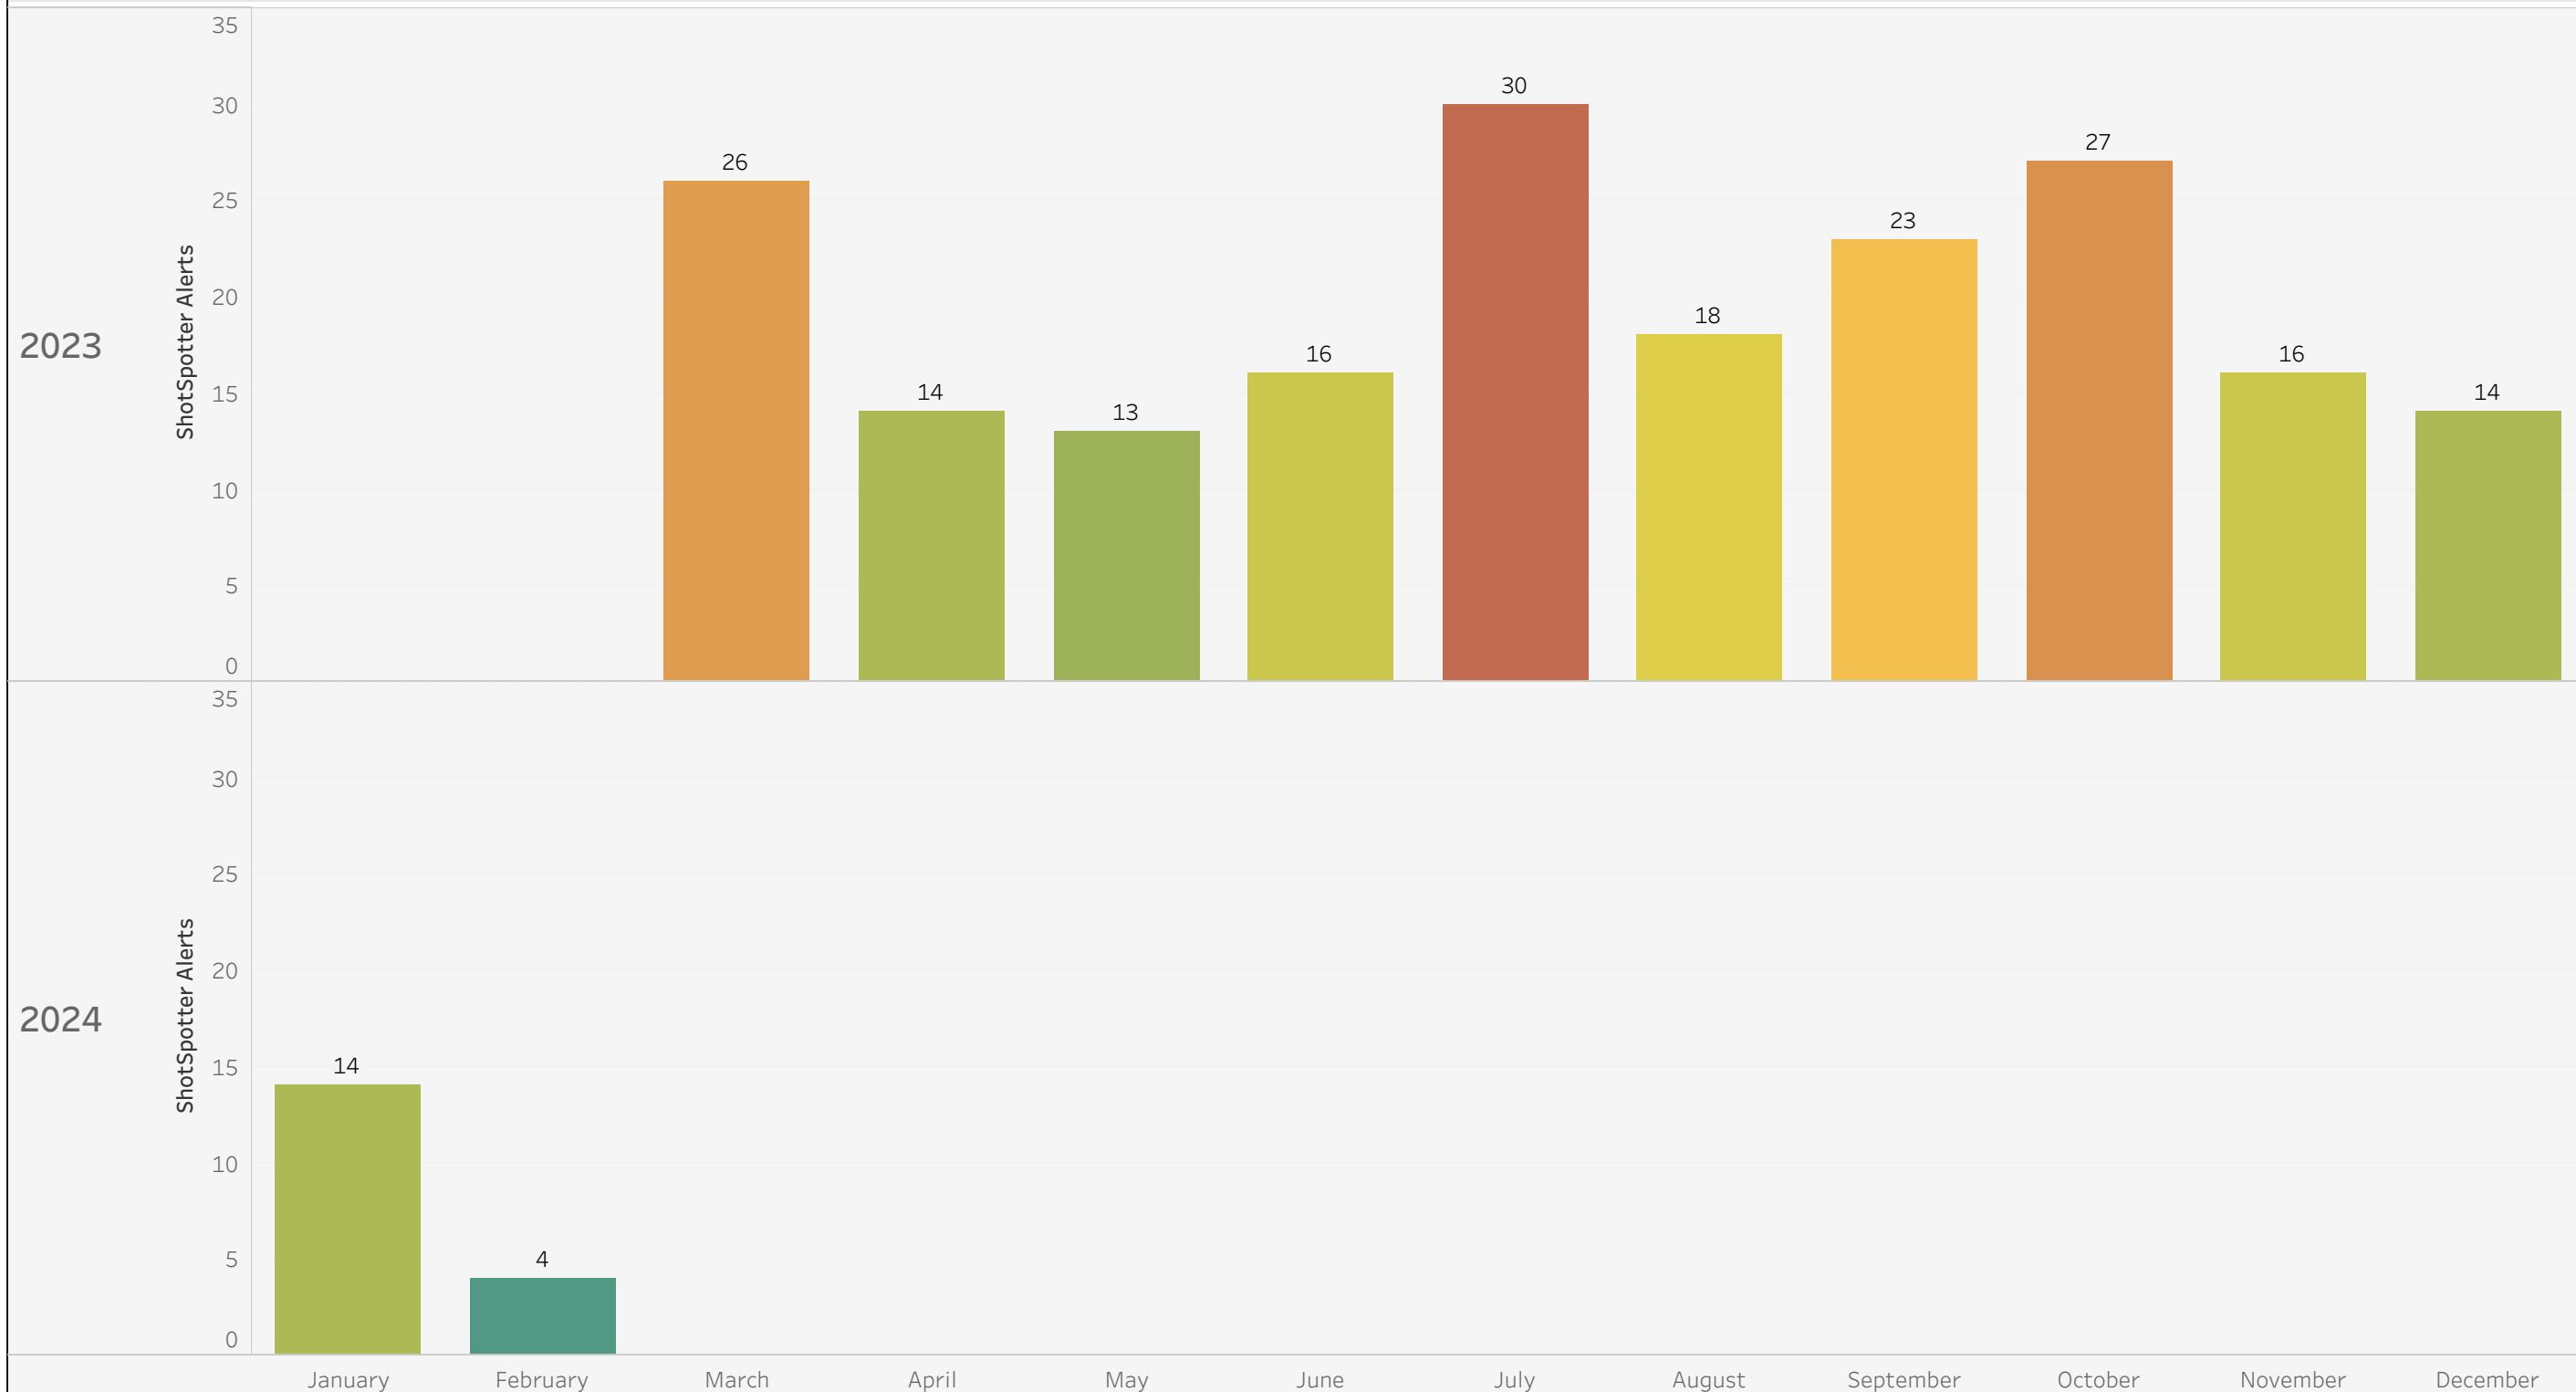

# Monthly Gunfire Report

Holyoke PD

Date Range

2/1/2024 00:00:00 to 2/29/2024 23:59:59

**This entire report excludes data for the following dates: January 1, July 4, and December 31.**

SoundThinking sends alerts thru the ShotSpotter program. This is published to customers within 60 seconds of the incident occurring (90% or more of the time). If there is a break in shooting volley, the additional incidents will be sent for the same location or nearby. Therefore, the number of alerts may be affected by these additional incidents. SoundThinking Proprietary and Confidential. Internal Use Only. This report contains proprietary, confidential, and copyrighted data and may not be used for any purposes other than those explicitly authorized by the SoundThinking license agreement and may not be distributed outside the licensed customer's department without the express, written permission of SoundThinking.

4. Your Top 3 Hours/Days with the highest amount of Gunfire:

Peak Hours

1 PM	2
9 PM	1
6 PM	1

Peak Days

Saturday	3
Tuesday	1

5. Number of ShotSpotter Alerts Tagged as Full Auto (If none expect blank):

ShotSpotter Alerts: 1  
Rounds Fired: 3

### Chart - Year-Over-Year

Select Date Range  
1/1/2022 00:00:00 to 12..

Coverage Zone(s)  
HolyokeMA

Select District(s)  
All

Select Beat(s)  
All

Peak -Hours/Days				
	13	18	21	Total
Tue		1		1
Sat	2		1	3
Total	2	1	1	4