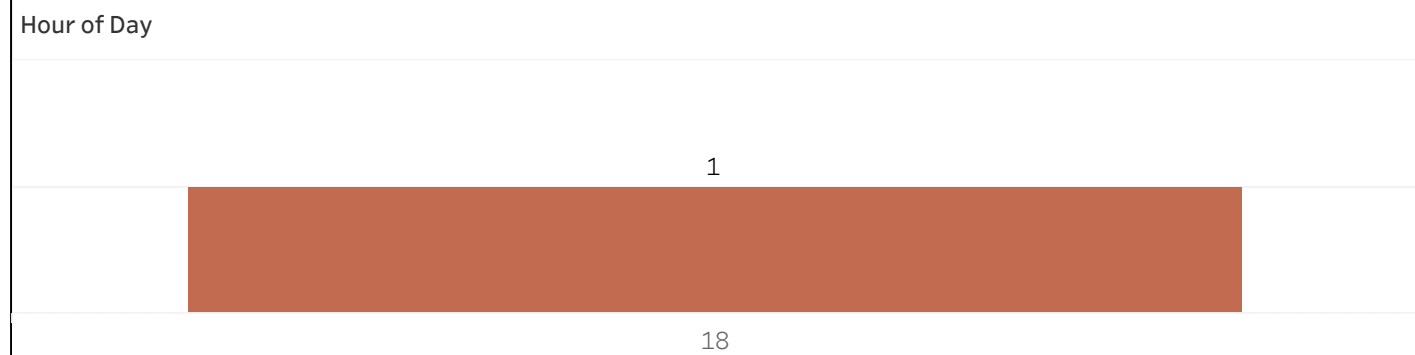

© 2024 Mapbox © OpenStreetMap