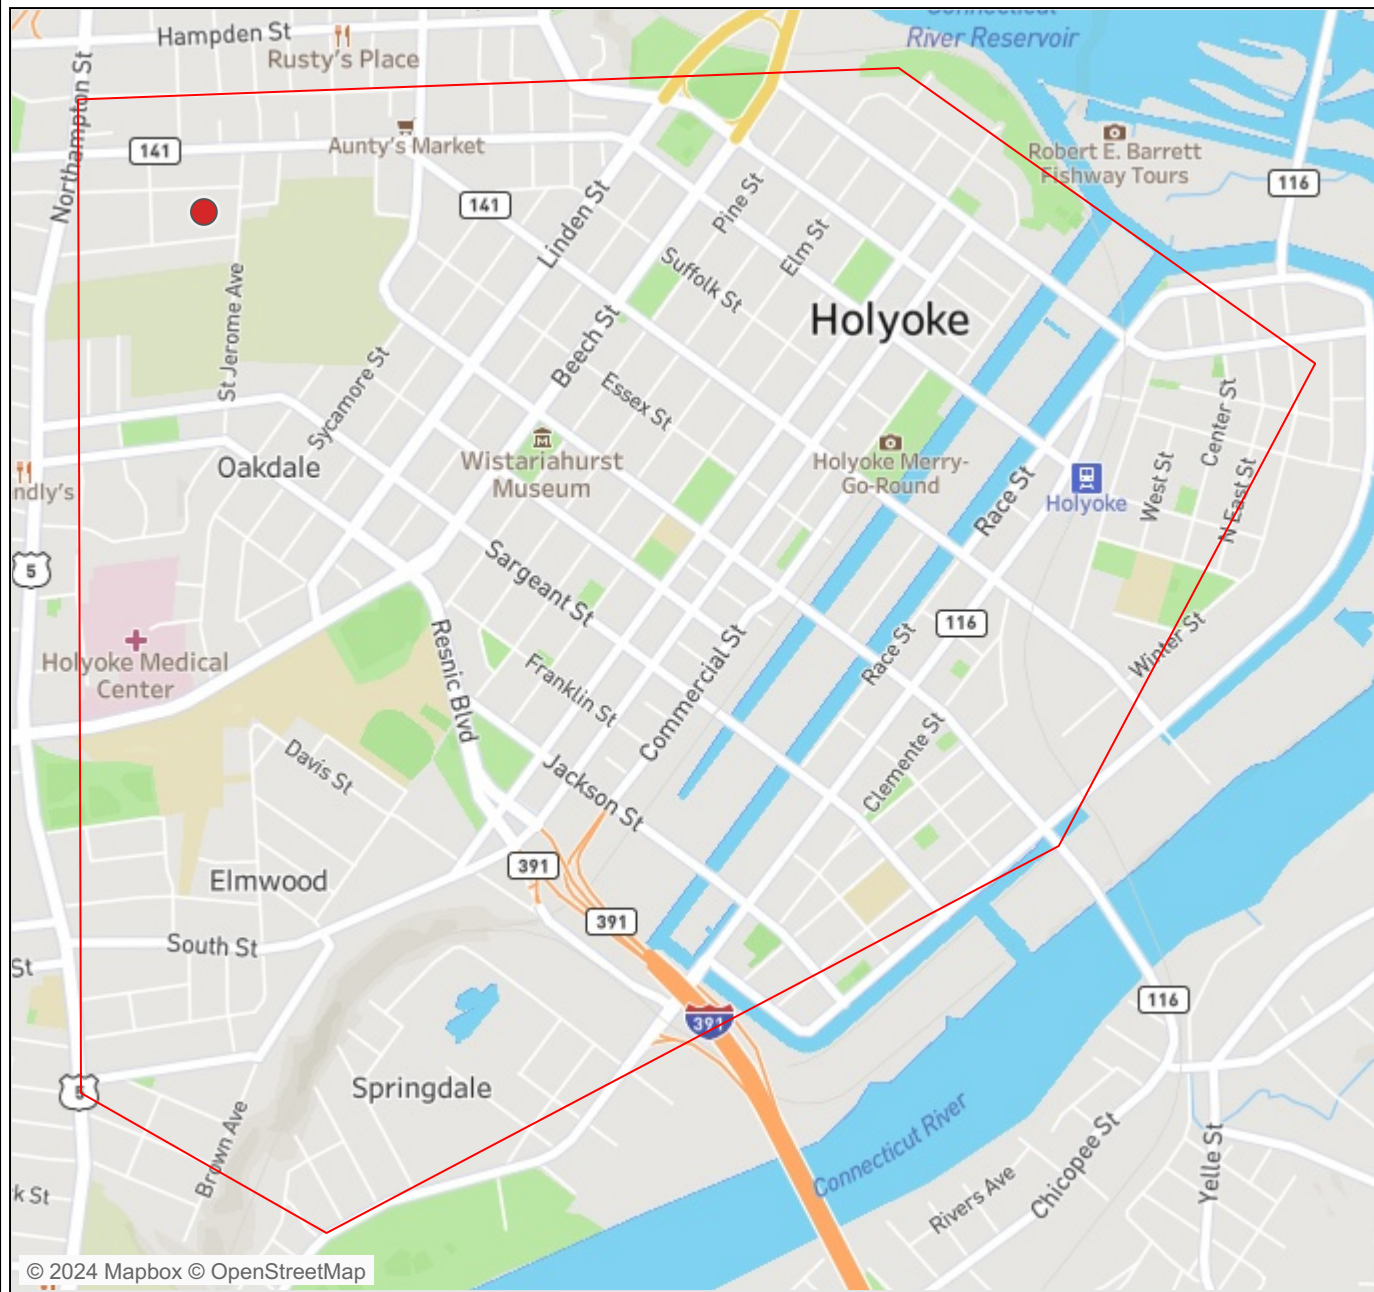

FULL AUTO INCIDENTS

ShotSpotter Alerts	Rounds Fired
1	3

Select Date Range
2/1/2024 00:00:00 to 2/29/2024

Select City or Cities
Holyoke

Coverage Zone(s)
All

Select District(s)
All

Select Beat(s)
All

THIS ANALYSIS CONTAINS TAGGED INCIDENTS BY THE INCIDENT REVIEW CENTER (IRC) AS FULL AUTO. WE RECOMMEND YOU FIND THE SAME LOCATIONS IN INSIGHT TO CONFIRM THE SOUND AND ADDITIONAL LOCATION DETAILS. **IF A COVERAGE DOES NOT HAVE INCIDENTS, IT WILL NOT BE DISPLAYED.**

Address	ShotSpotter Alerts	Rounds Fired
19 St James Ave	1	3
Grand Total	1	3