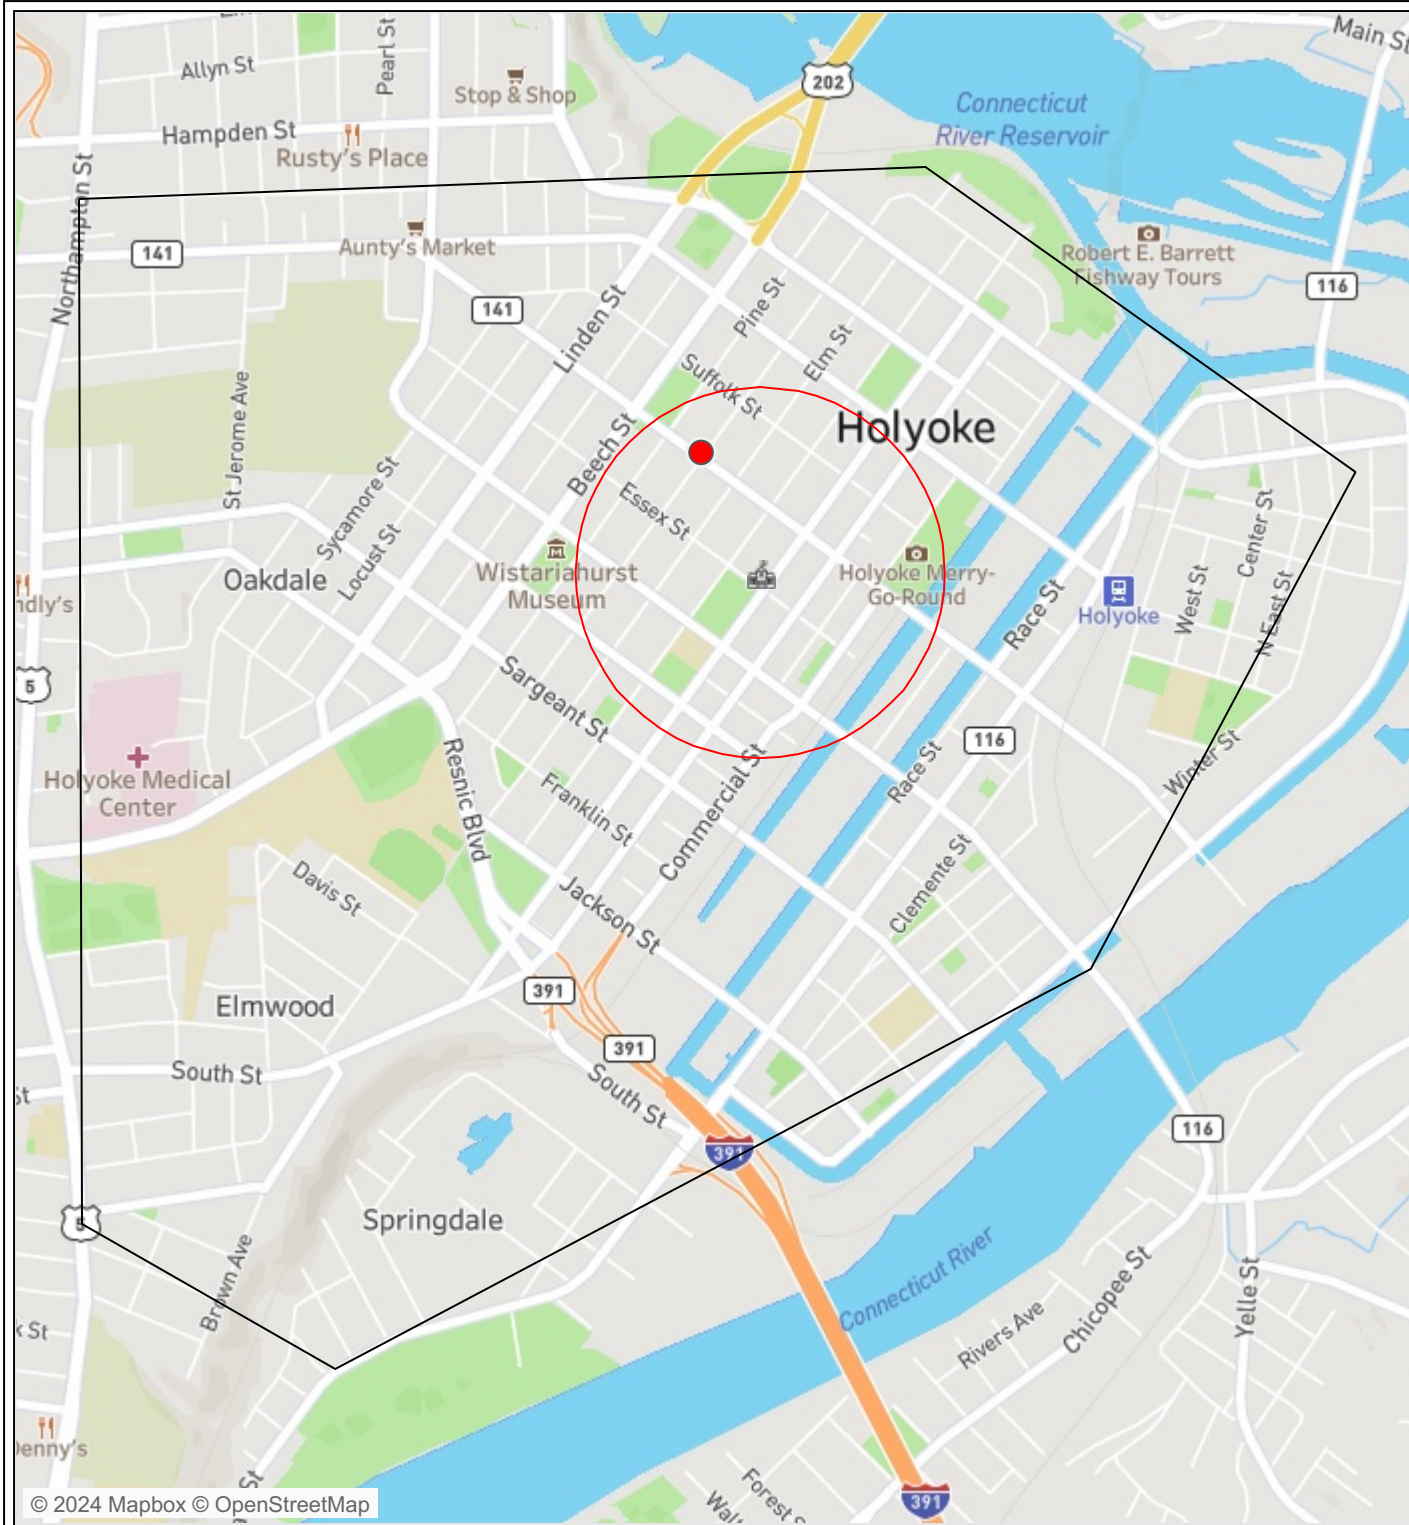

Map - ShotSpotter Alerts 1/4 of a Mile Around Private Schools

School Name	ShotSpotter Alerts	Rounds Fired
Grand Total	1	10
SPRINGDALE EDUCATION CENTER	1	10

Select Date Range
2/1/2024 12:00:00 AM t..

Select State(s)
Massachusetts

Select City(s)
All

Coverage Zone(s)
HolyokeMA

Schools data obtained from the US Department of Education. Only displaying private schools. Current month is excluded.