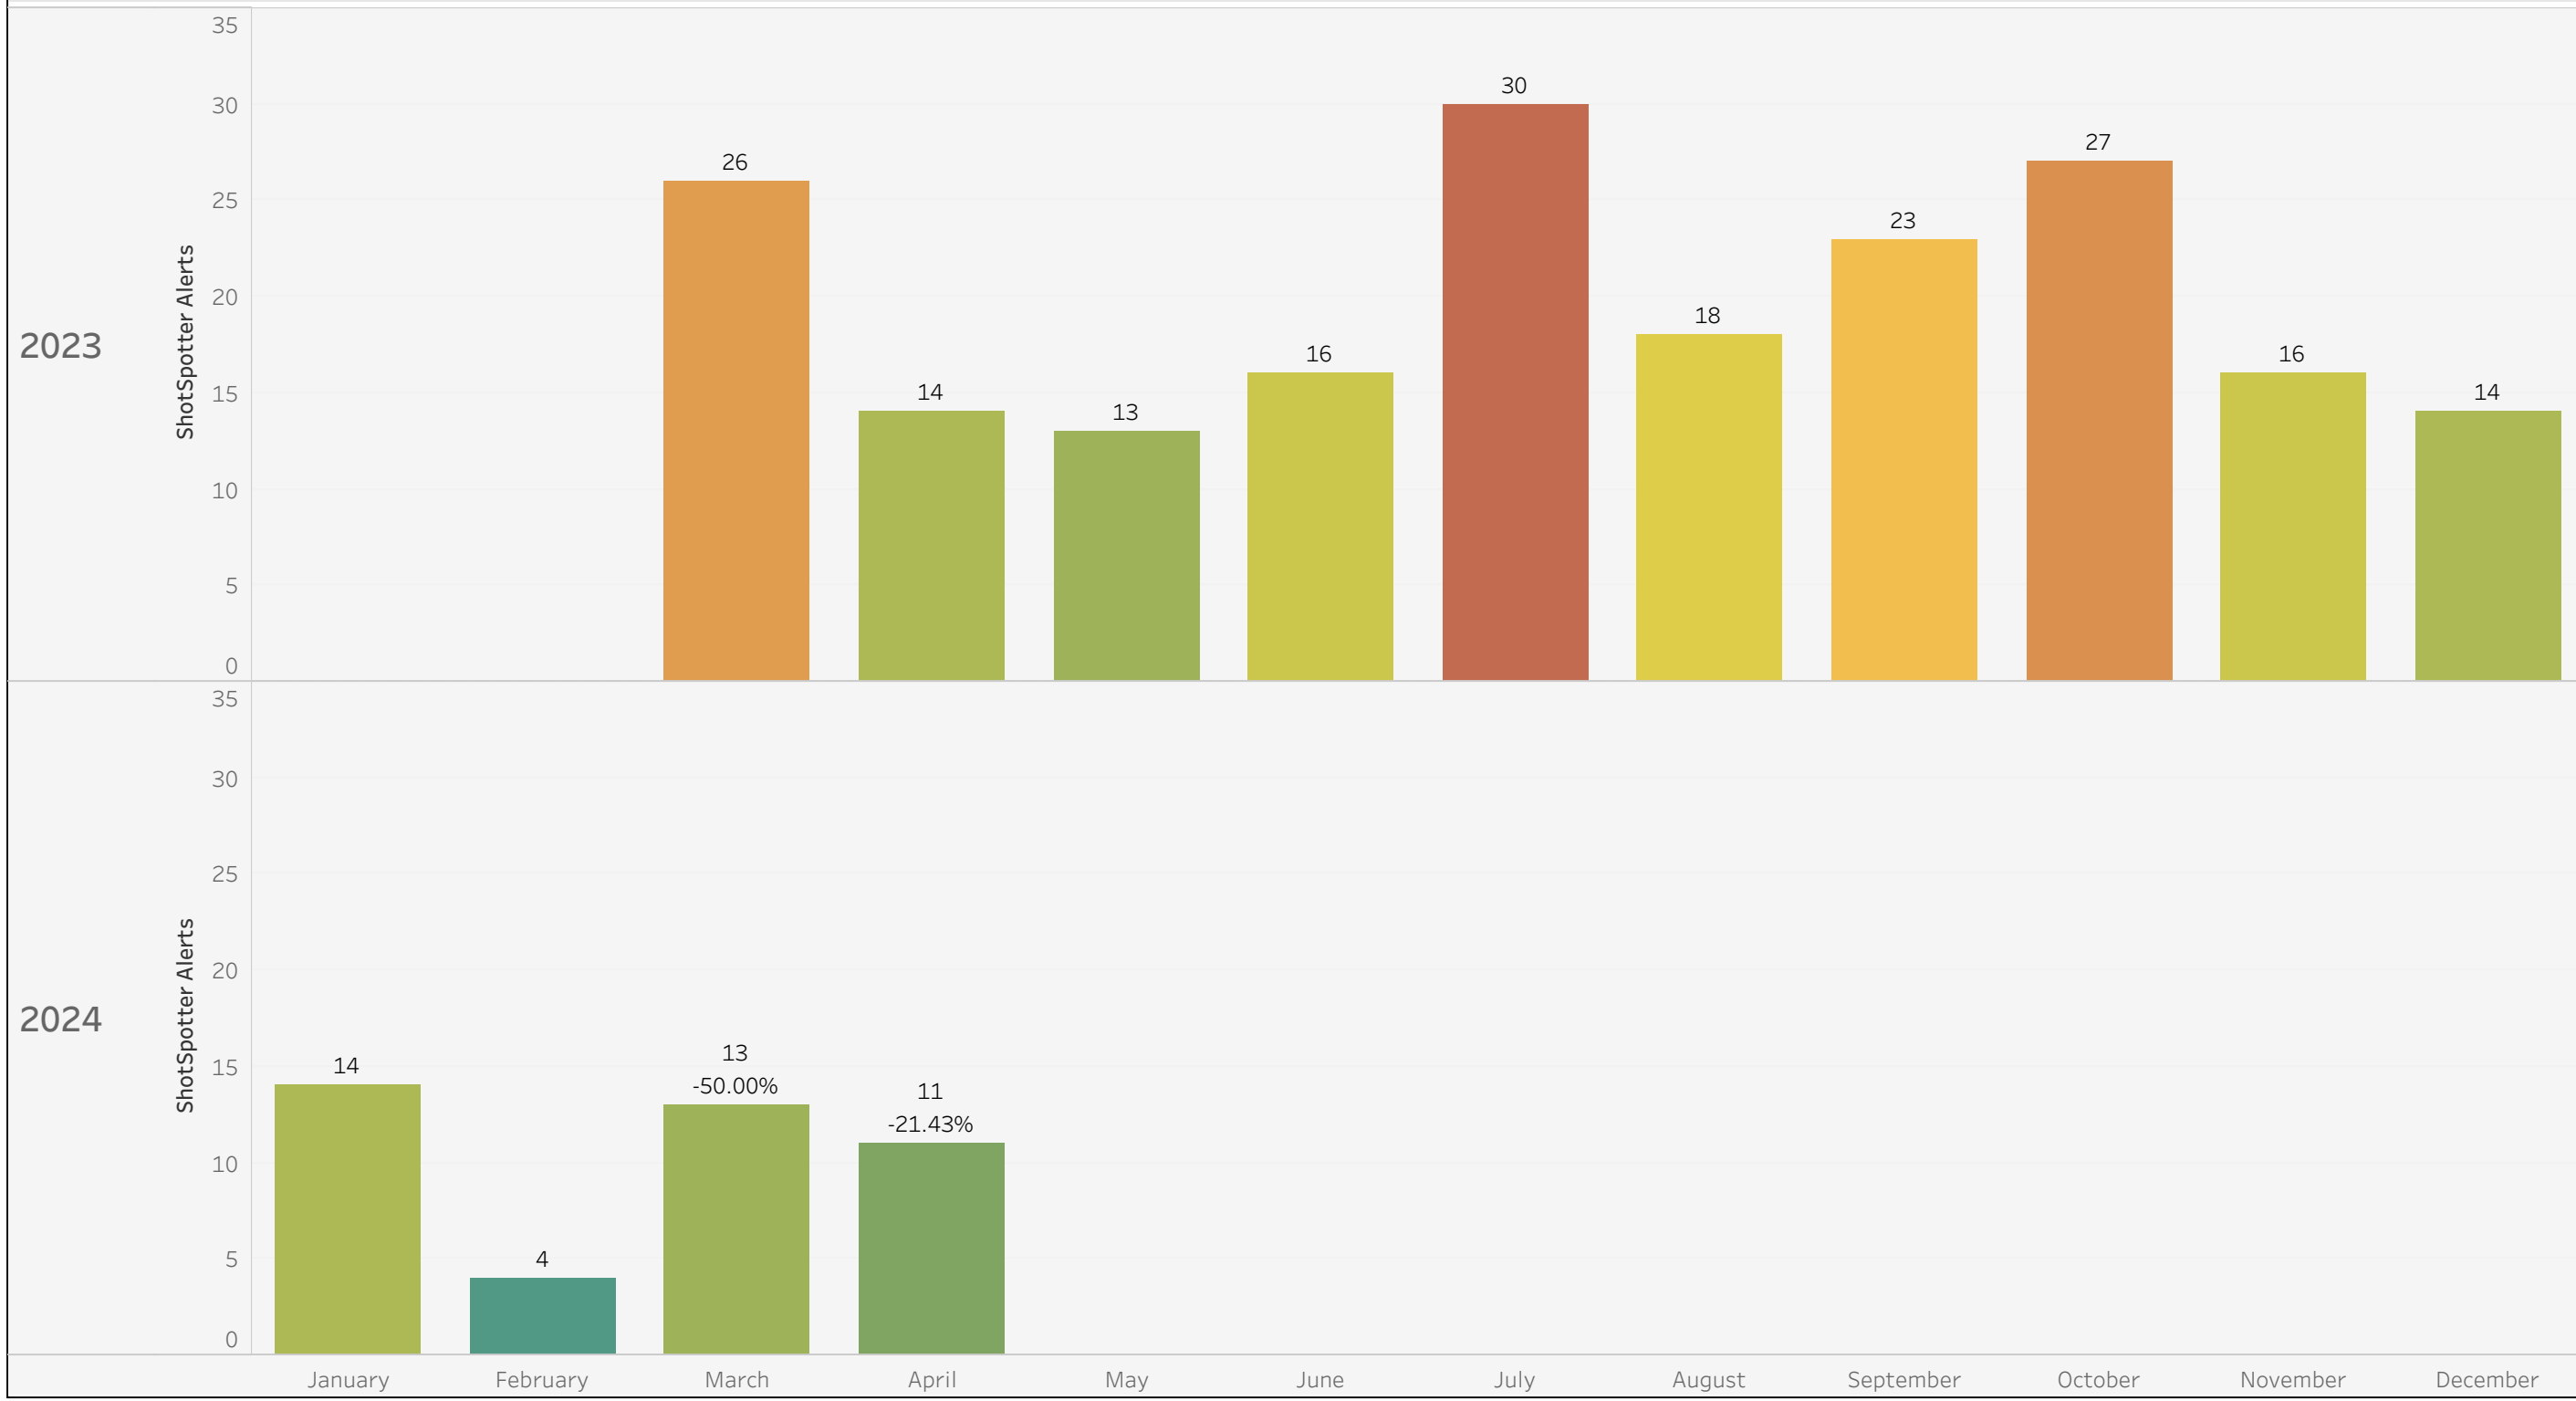

# Monthly Gunfire Report

Holyoke PD

Date Range

4/1/2024 00:00:00 to 4/30/2024 23:59:59

**This entire report excludes data for the following dates: January 1, July 4, and December 31.**

SoundThinking sends alerts thru the ShotSpotter program. This is published to customers within 60 seconds of the incident occurring (90% or more of the time). If there is a break in shooting volley, the additional incidents will be sent for the same location or nearby. Therefore, the number of alerts may be affected by these additional incidents. SoundThinking Proprietary and Confidential. Internal Use Only. This report contains proprietary, confidential, and copyrighted data and may not be used for any purposes other than those explicitly authorized by the SoundThinking license agreement and may not be distributed outside the licensed customer's department without the express, written permission of SoundThinking.

4. Your Top 3 Hours/Days with the highest amount of Gunfire:	Peak Hours		Peak Days	
	11 PM	2	Wednesday	4
	10 PM	2	Friday	3
	2 AM	2	Saturday	1

5. Number of ShotSpotter Alerts Tagged as Full Auto (If none expect blank):	
---	--

# Chart - Year-Over-Year

Select Date Range  
1/1/2022 00:00:00 to 12..

Coverage Zone(s)  
HolyokeMA

Select District(s)  
All

Select Beat(s)  
All

SoundThinking Proprietary and Confidential. Internal Use Only. This report contains proprietary, confidential, and copyrighted data and may not be used for any purposes other than those explicitly authorized by the SoundThinking license agreement and may not be distributed outside the licensed customer's department without the express, written permission of SoundThinking.

Peak -Hours/Days									
	2	15	18	19	20	21	22	23	Total
Sun								1	1
Mon				1					1
Tue	1								1
Wed	1	1			1		1		4
Fri						1	1	1	3
Sat			1						1
Total	2	1	1	1	1	1	2	2	11

Select Date Range  
4/1/2024 00:00:00 to 4/3..