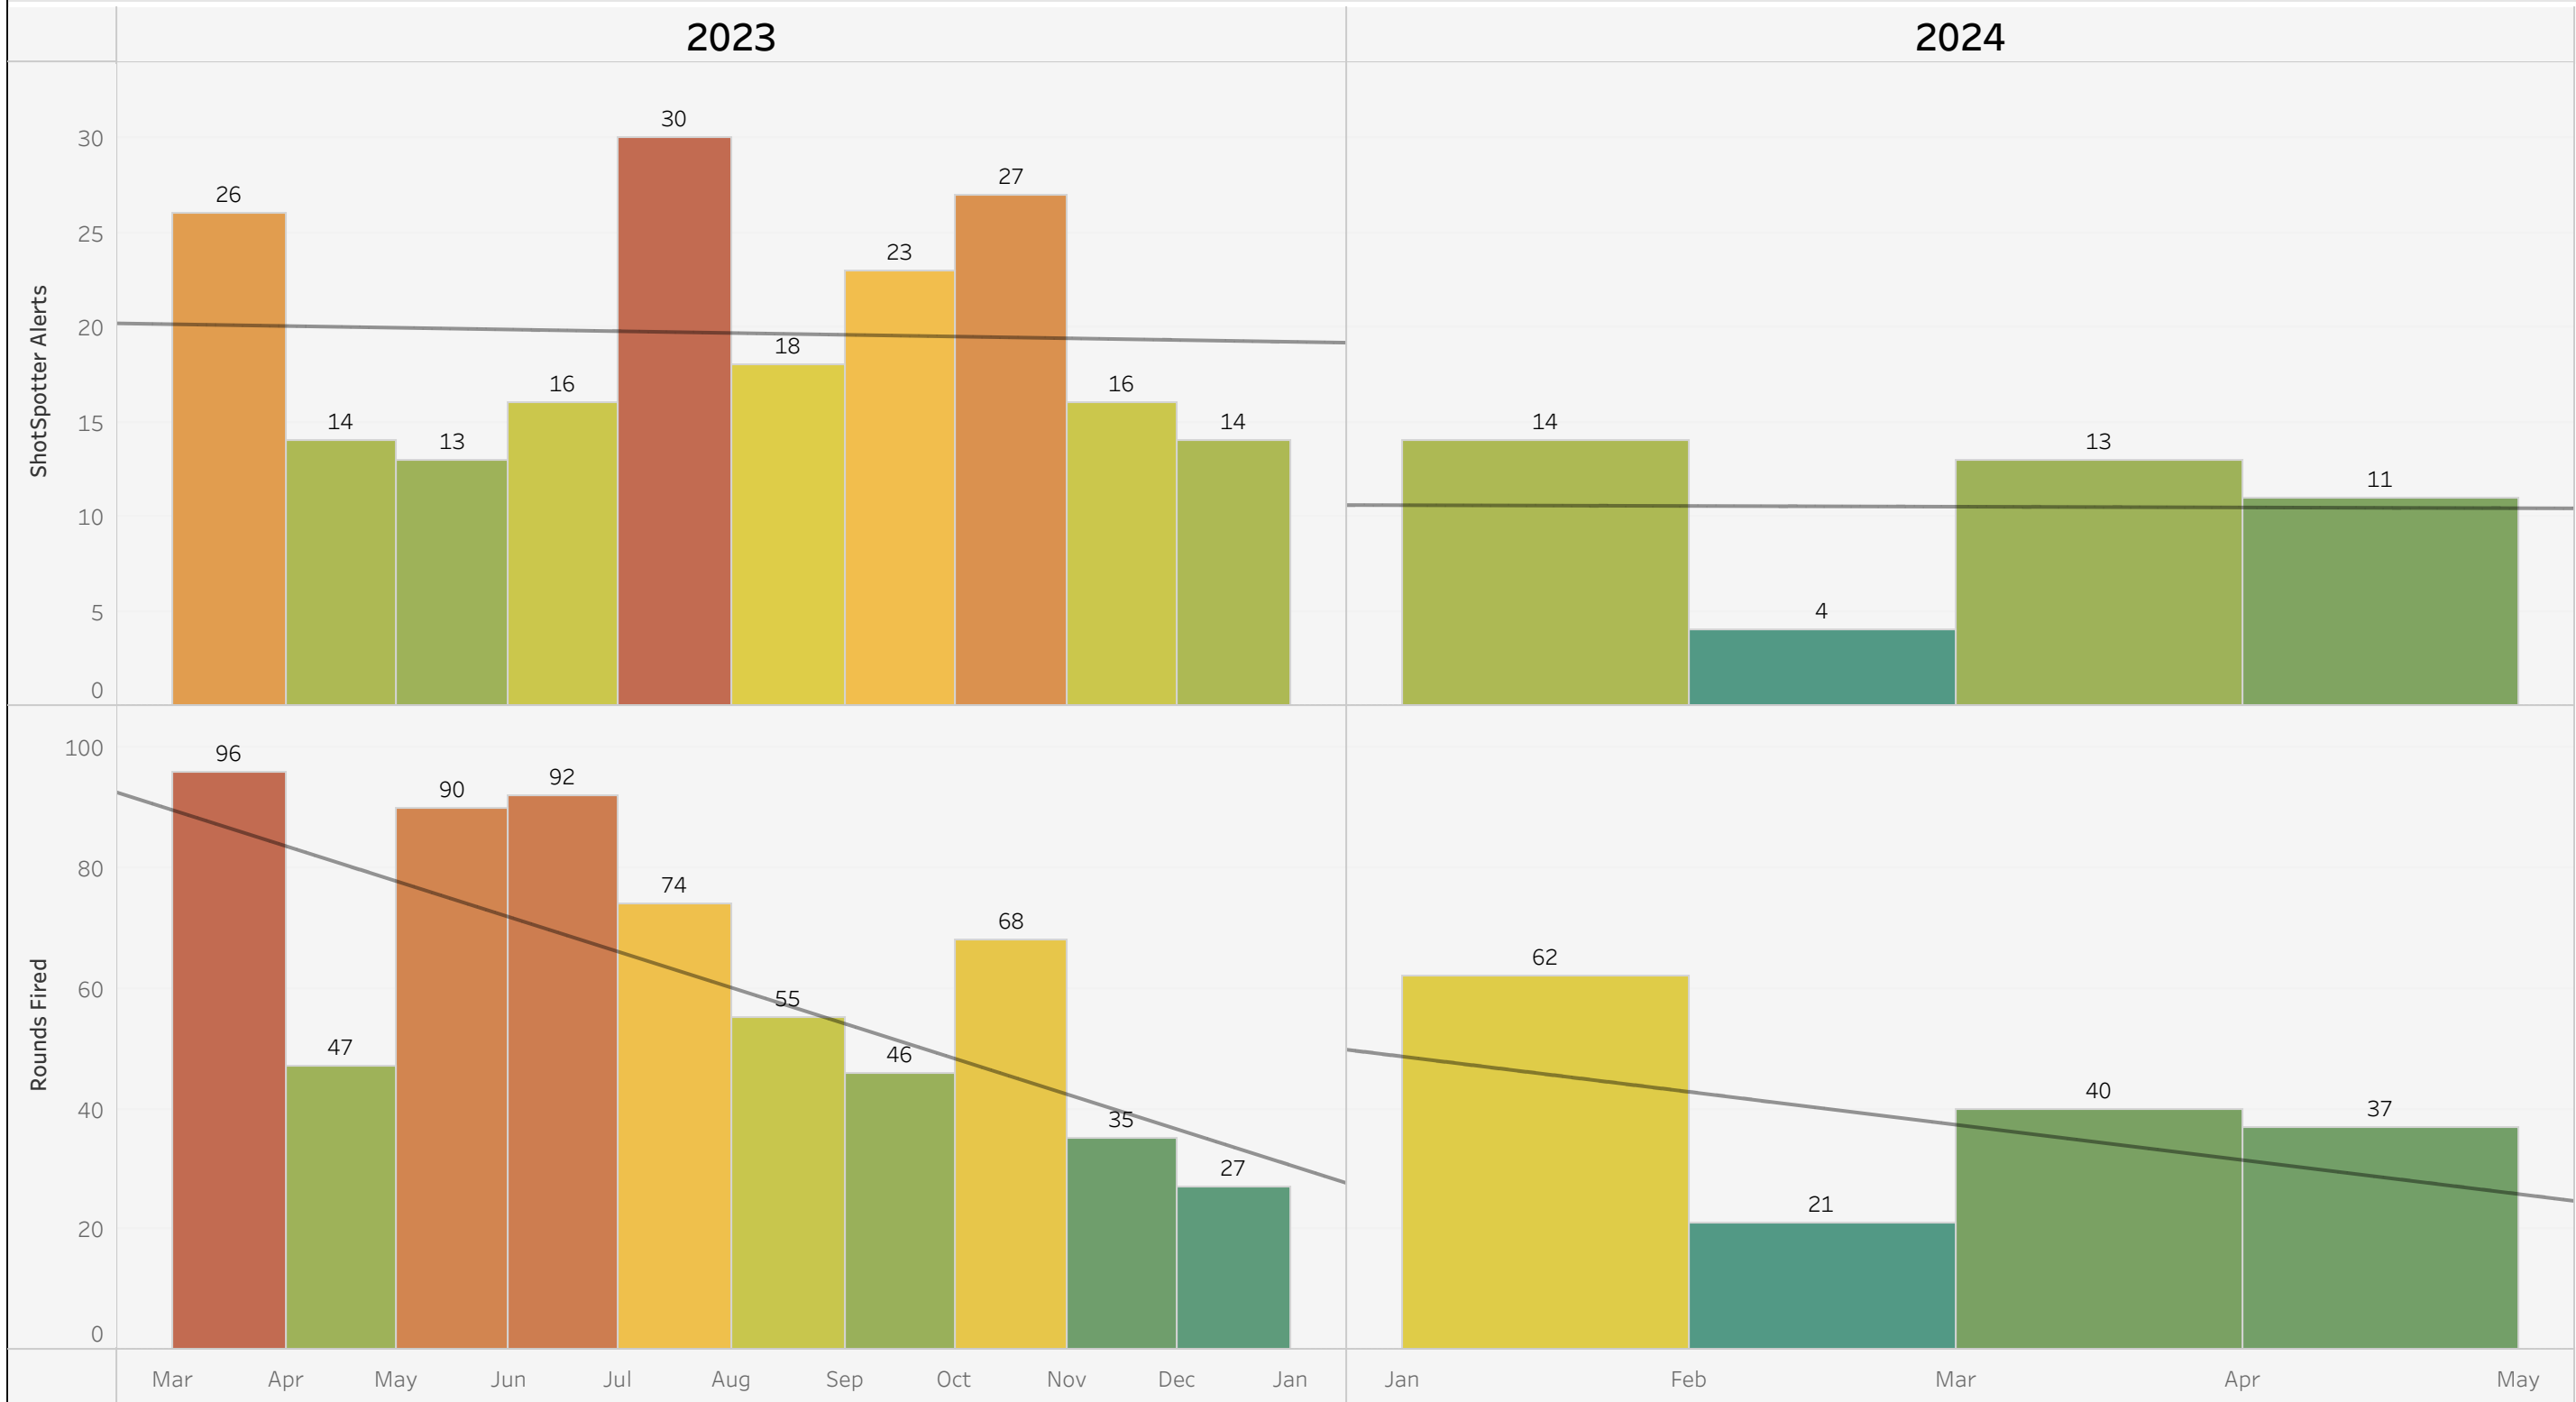

ShotSpotter Alerts	Rounds Fired	published
11	37	11

Select Date Range  
4/1/2024 00:00:00 to 4/30..

Rounds Fired  
All values

Coverage Zone(s)  
All

Select District(s)  
All

Select Beat(s)  
All

Select Month(s)  
All

Select Date Range  
4/1/2024 00:00:00 to 4/3..

Rounds Fired  
All values

Select Month(s)  
All

Select Weekday(s)  
All

Taglist  
All

Coverage Zone(s)  
All

Select District(s)  
Null

Select Beat(s)  
All

# Chart - Historical

Local Date and Time  
1/1/2022 00:00:00 to ..

Coverage Zone(s)  
All

Select District(s)  
All

Select Beat(s)  
All