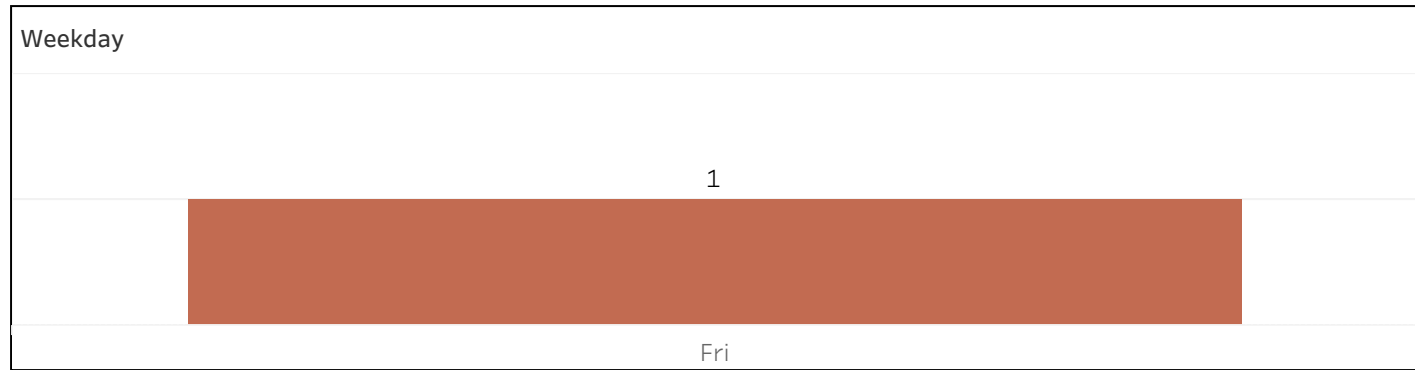

© 2024 Mapbox © OpenStreetMap