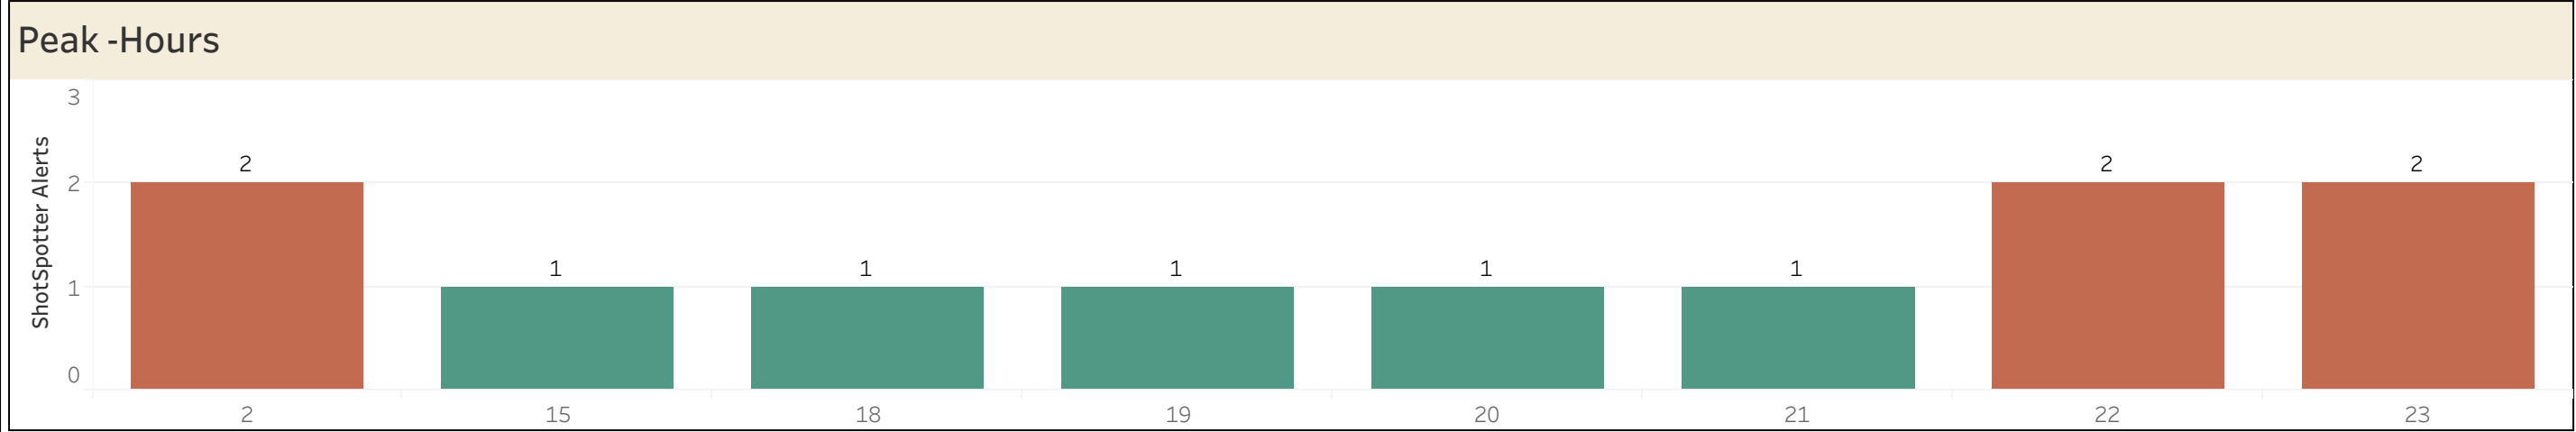

Peak -Hours/Days									
	2	15	18	19	20	21	22	23	Total
Sun								1	1
Mon				1					1
Tue	1								1
Wed	1	1			1		1		4
Fri						1	1	1	3
Sat			1						1
Total	2	1	1	1	1	1	2	2	11

Select Date Range
4/1/2024 00:00:00 to 4/3..

Coverage Zone(s)
All

Select District(s)
No District

Select Beat(s)
No Beat

Status
published

SoundThinking Proprietary and Confidential. Internal Use Only. This report contains proprietary, confidential, and copyrighted data and may not be used for any purposes other than those explicitly authorized by the SoundThinking license agreement and may not be distributed outside the licensed customer's department without the express, written permission of SoundThinking.