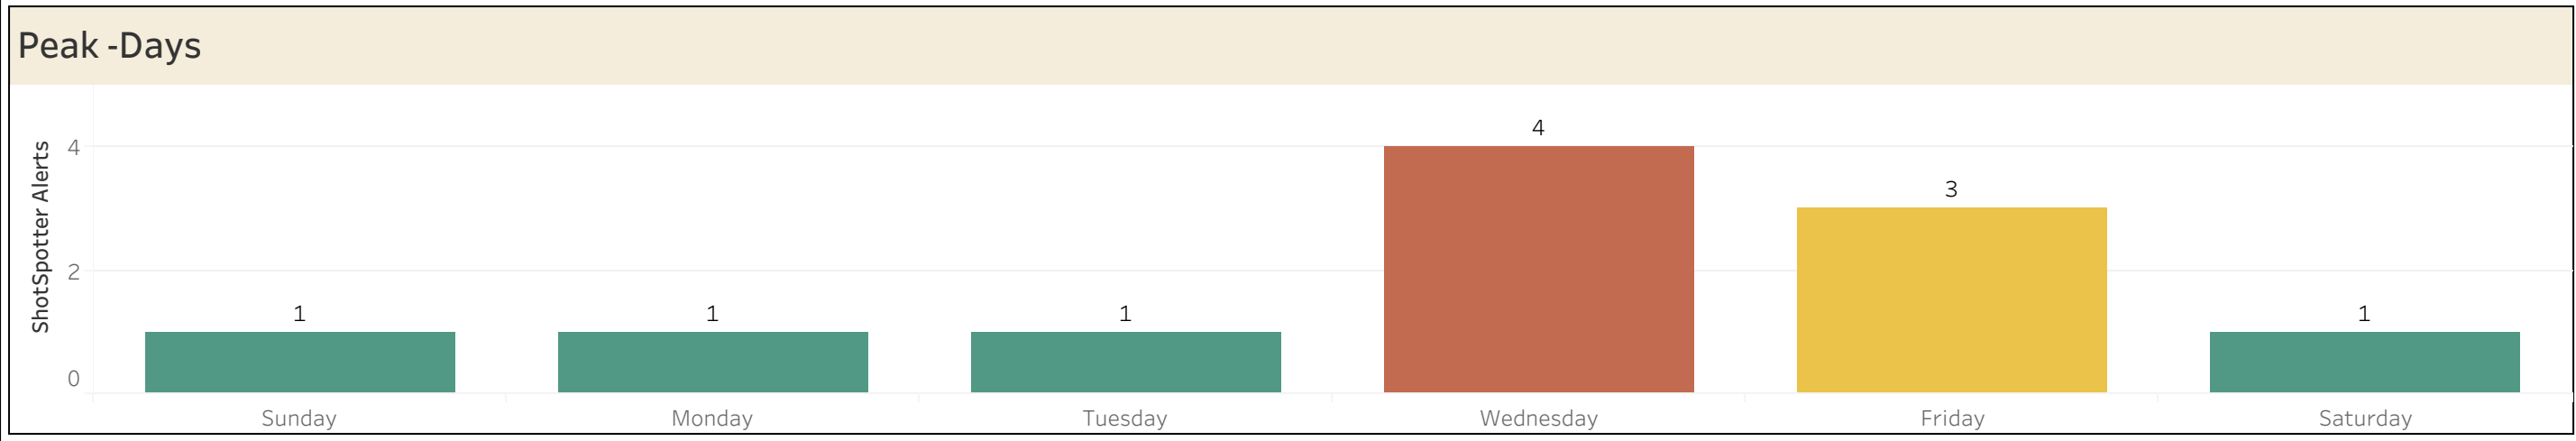

Peak -Hours/Days									
	2	15	18	19	20	21	22	23	Total
Sun								1	1
Mon				1					1
Tue	1								1
Wed	1	1			1		1		4
Fri						1	1	1	3
Sat			1						1
Total	2	1	1	1	1	1	2	2	11

Select Date Range
4/1/2024 00:00:00 to 4/3..

Coverage Zone(s)
All

Select District(s)
No District

Select Beat(s)
No Beat

Status
published

SoundThinking Proprietary and Confidential. Internal Use Only. This report contains proprietary, confidential, and copyrighted data and may not be used for any purposes other than those explicitly authorized by the SoundThinking license agreement and may not be distributed outside the licensed customer's department without the express, written permission of SoundThinking.