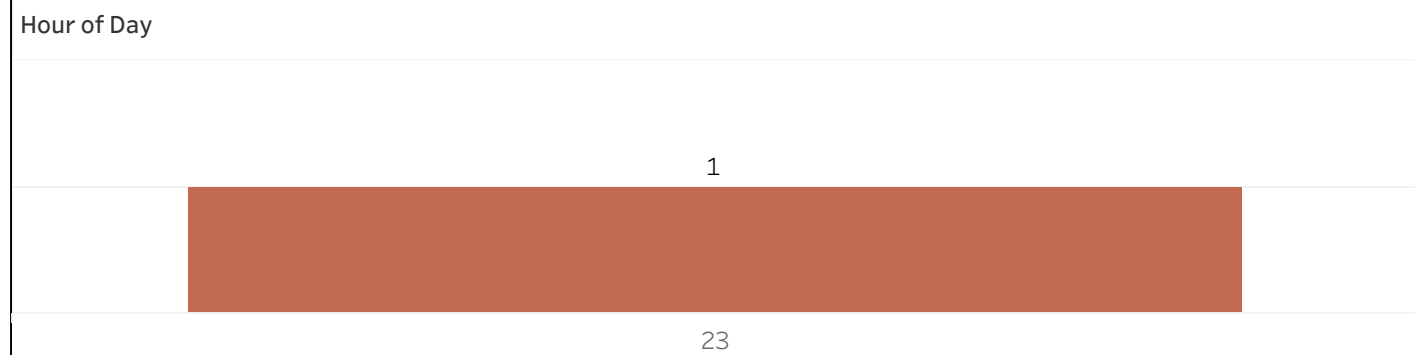

© 2024 Mapbox © OpenStreetMap