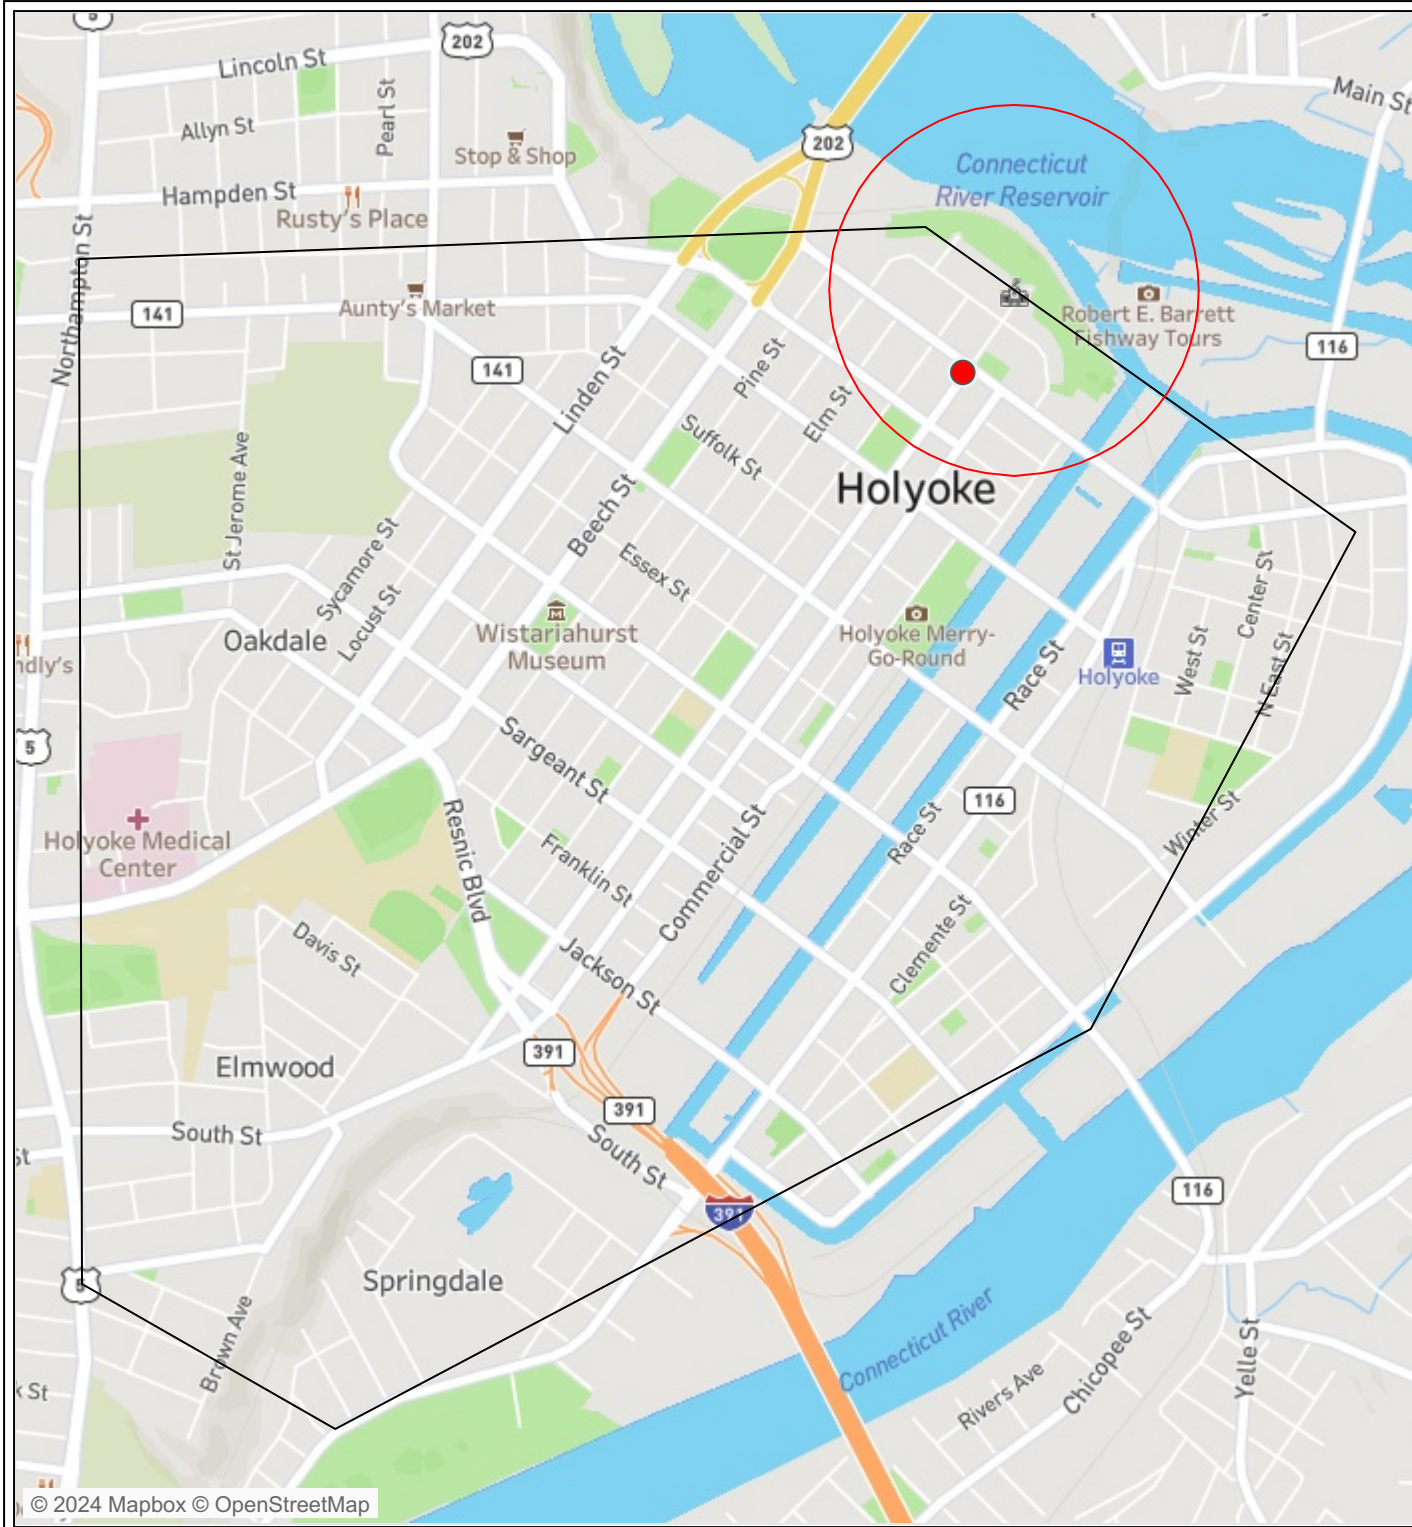

### Map - ShotSpotter Alerts 1/4 of a Mile Around Public Schools

School Name	ShotSpotter Alerts	Rounds Fired
Grand Total	3	7
Morgan Full Service Community School	3	7

Select Date Range  
4/1/2024 12:00:00 AM t..

## Map - ShotSpotter Alerts 1/4 of a Mile Around Private Schools

School Name	ShotSpotter Alerts	Rounds Fired
Grand Total	1	7
MATER DOLOROSA ELEMENTARY SCHOOL	1	7

Select Date Range  
4/1/2024 12:00:00 AM t..