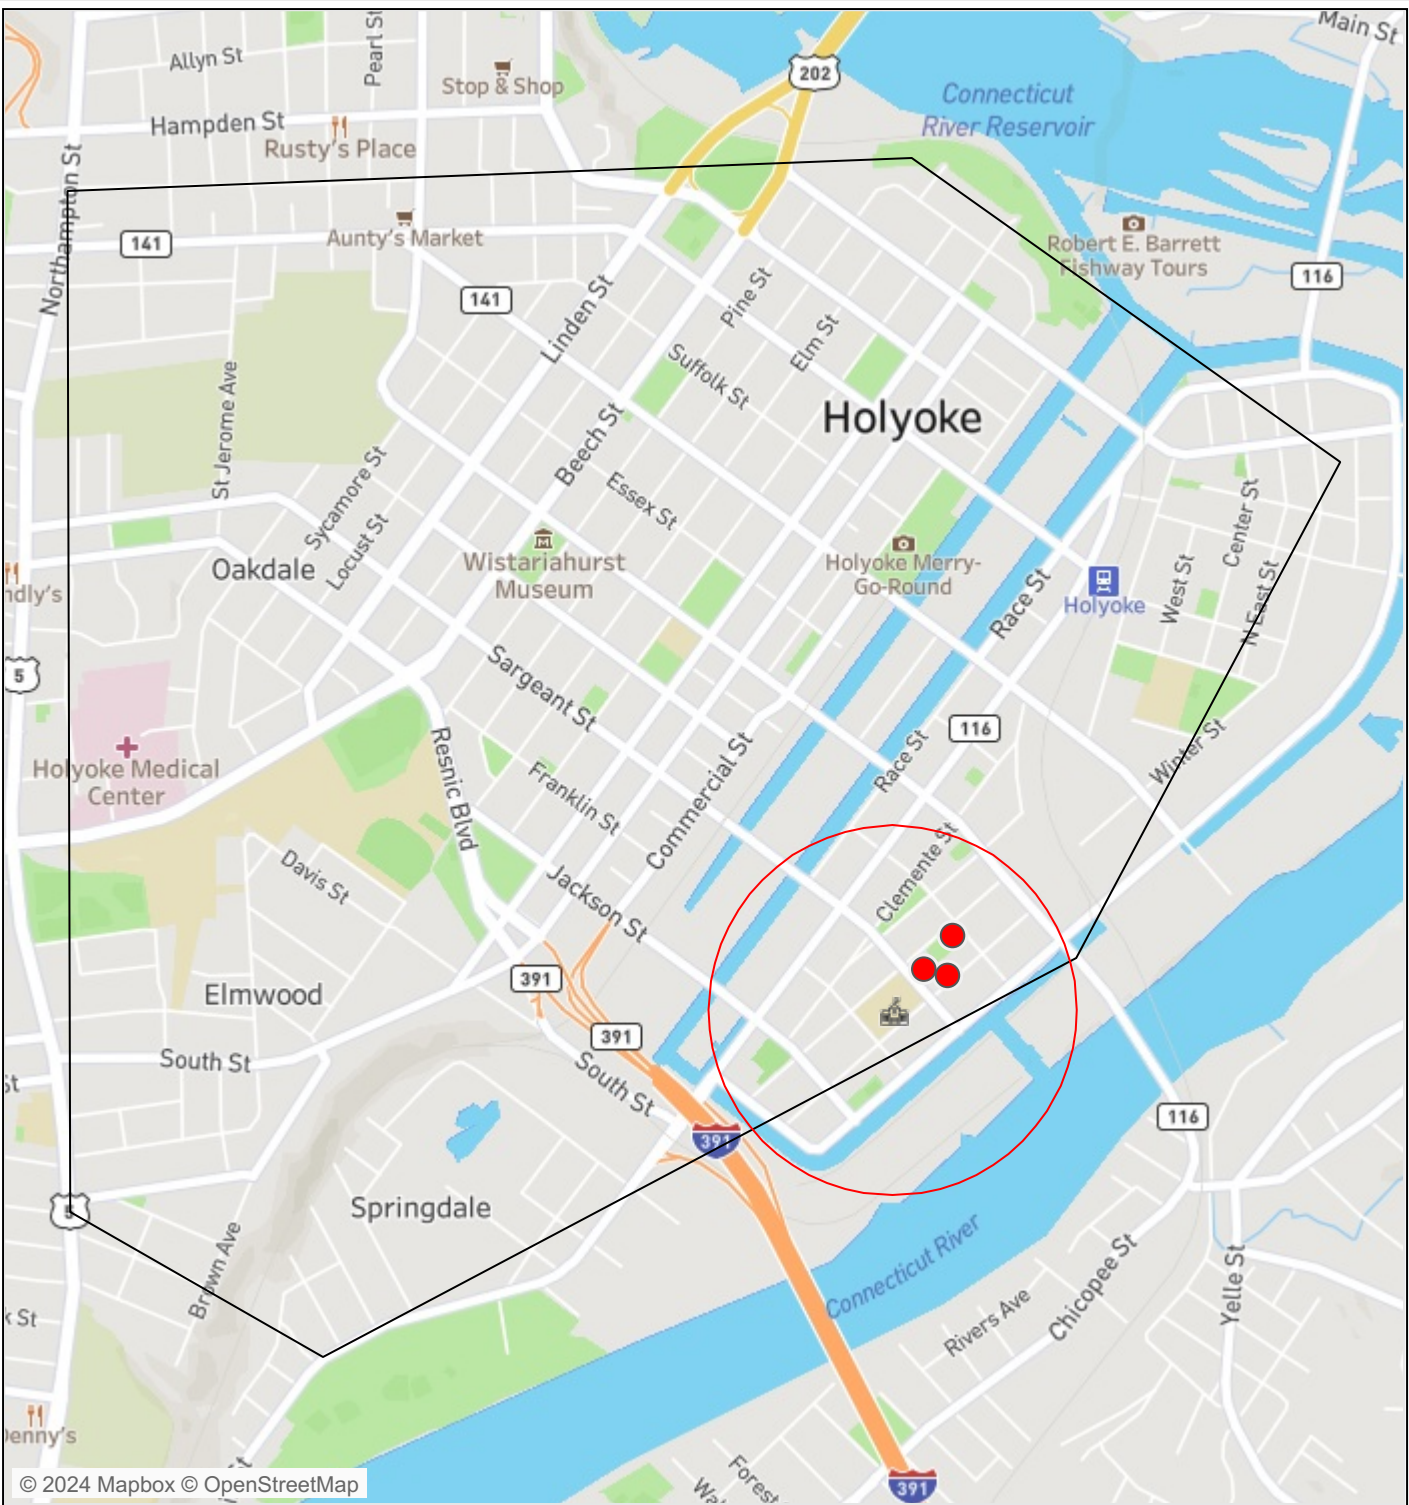

# Chart - Historical

Local Date and Time  
1/1/2022 00:00:00 to ..

Coverage Zone(s)  
All

Select District(s)  
All

Select Beat(s)  
All

### Map - ShotSpotter Alerts 1/4 of a Mile Around Public Schools

School Name	ShotSpotter Alerts	Rounds Fired
Grand Total	3	7
Morgan Full Service Community School	3	7

Select Date Range  
4/1/2024 12:00:00 AM t..