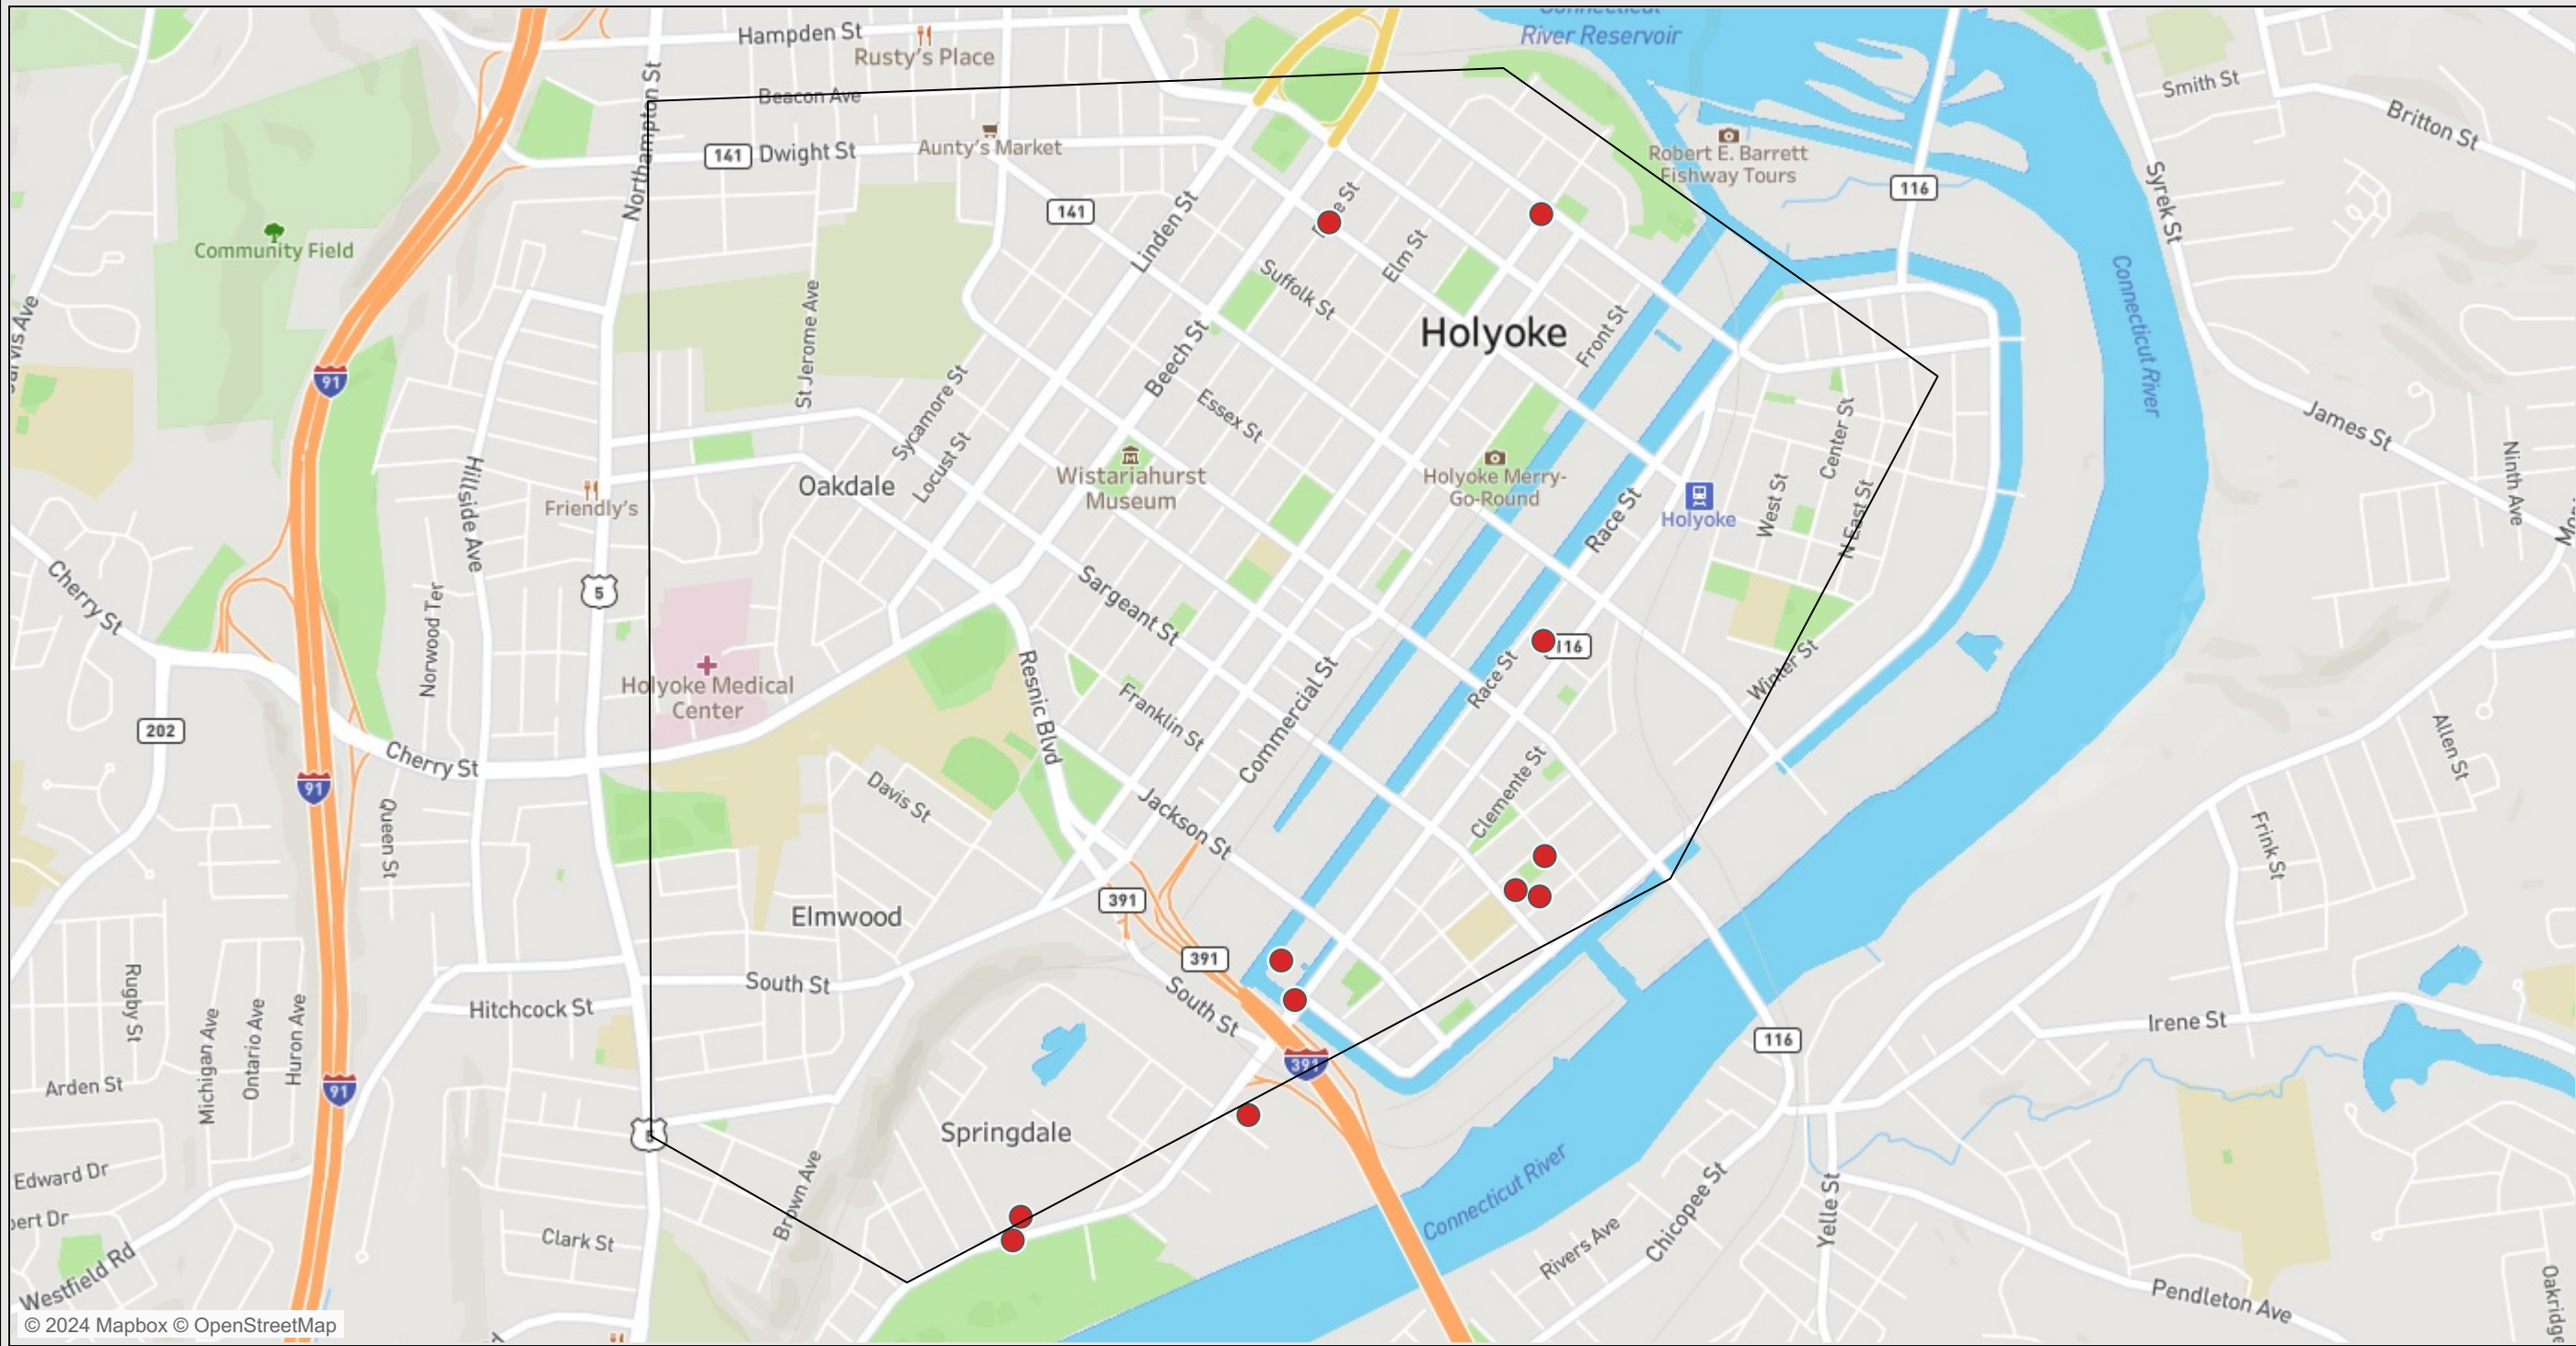

ShotSpotter Alerts	Rounds Fired	published
11	37	11

Select Date Range
4/1/2024 00:00:00 to 4/30/..

Rounds Fired
All values

Coverage Zone(s)
All

Select District(s)
All

Select Beat(s)
All

Select City or Cities
All

Select Month(s)
All

Select Weekday(s)
All

Taglist
All

Status
published

Status
published

SoundThinking Proprietary and Confidential. Internal Use Only. This report contains proprietary, confidential, and copyrighted data and may not be used for any purposes other than those explicitly authorized by the SoundThinking license agreement and may not be distributed outside the licensed customer's department without the express, written permission of SoundThinking.