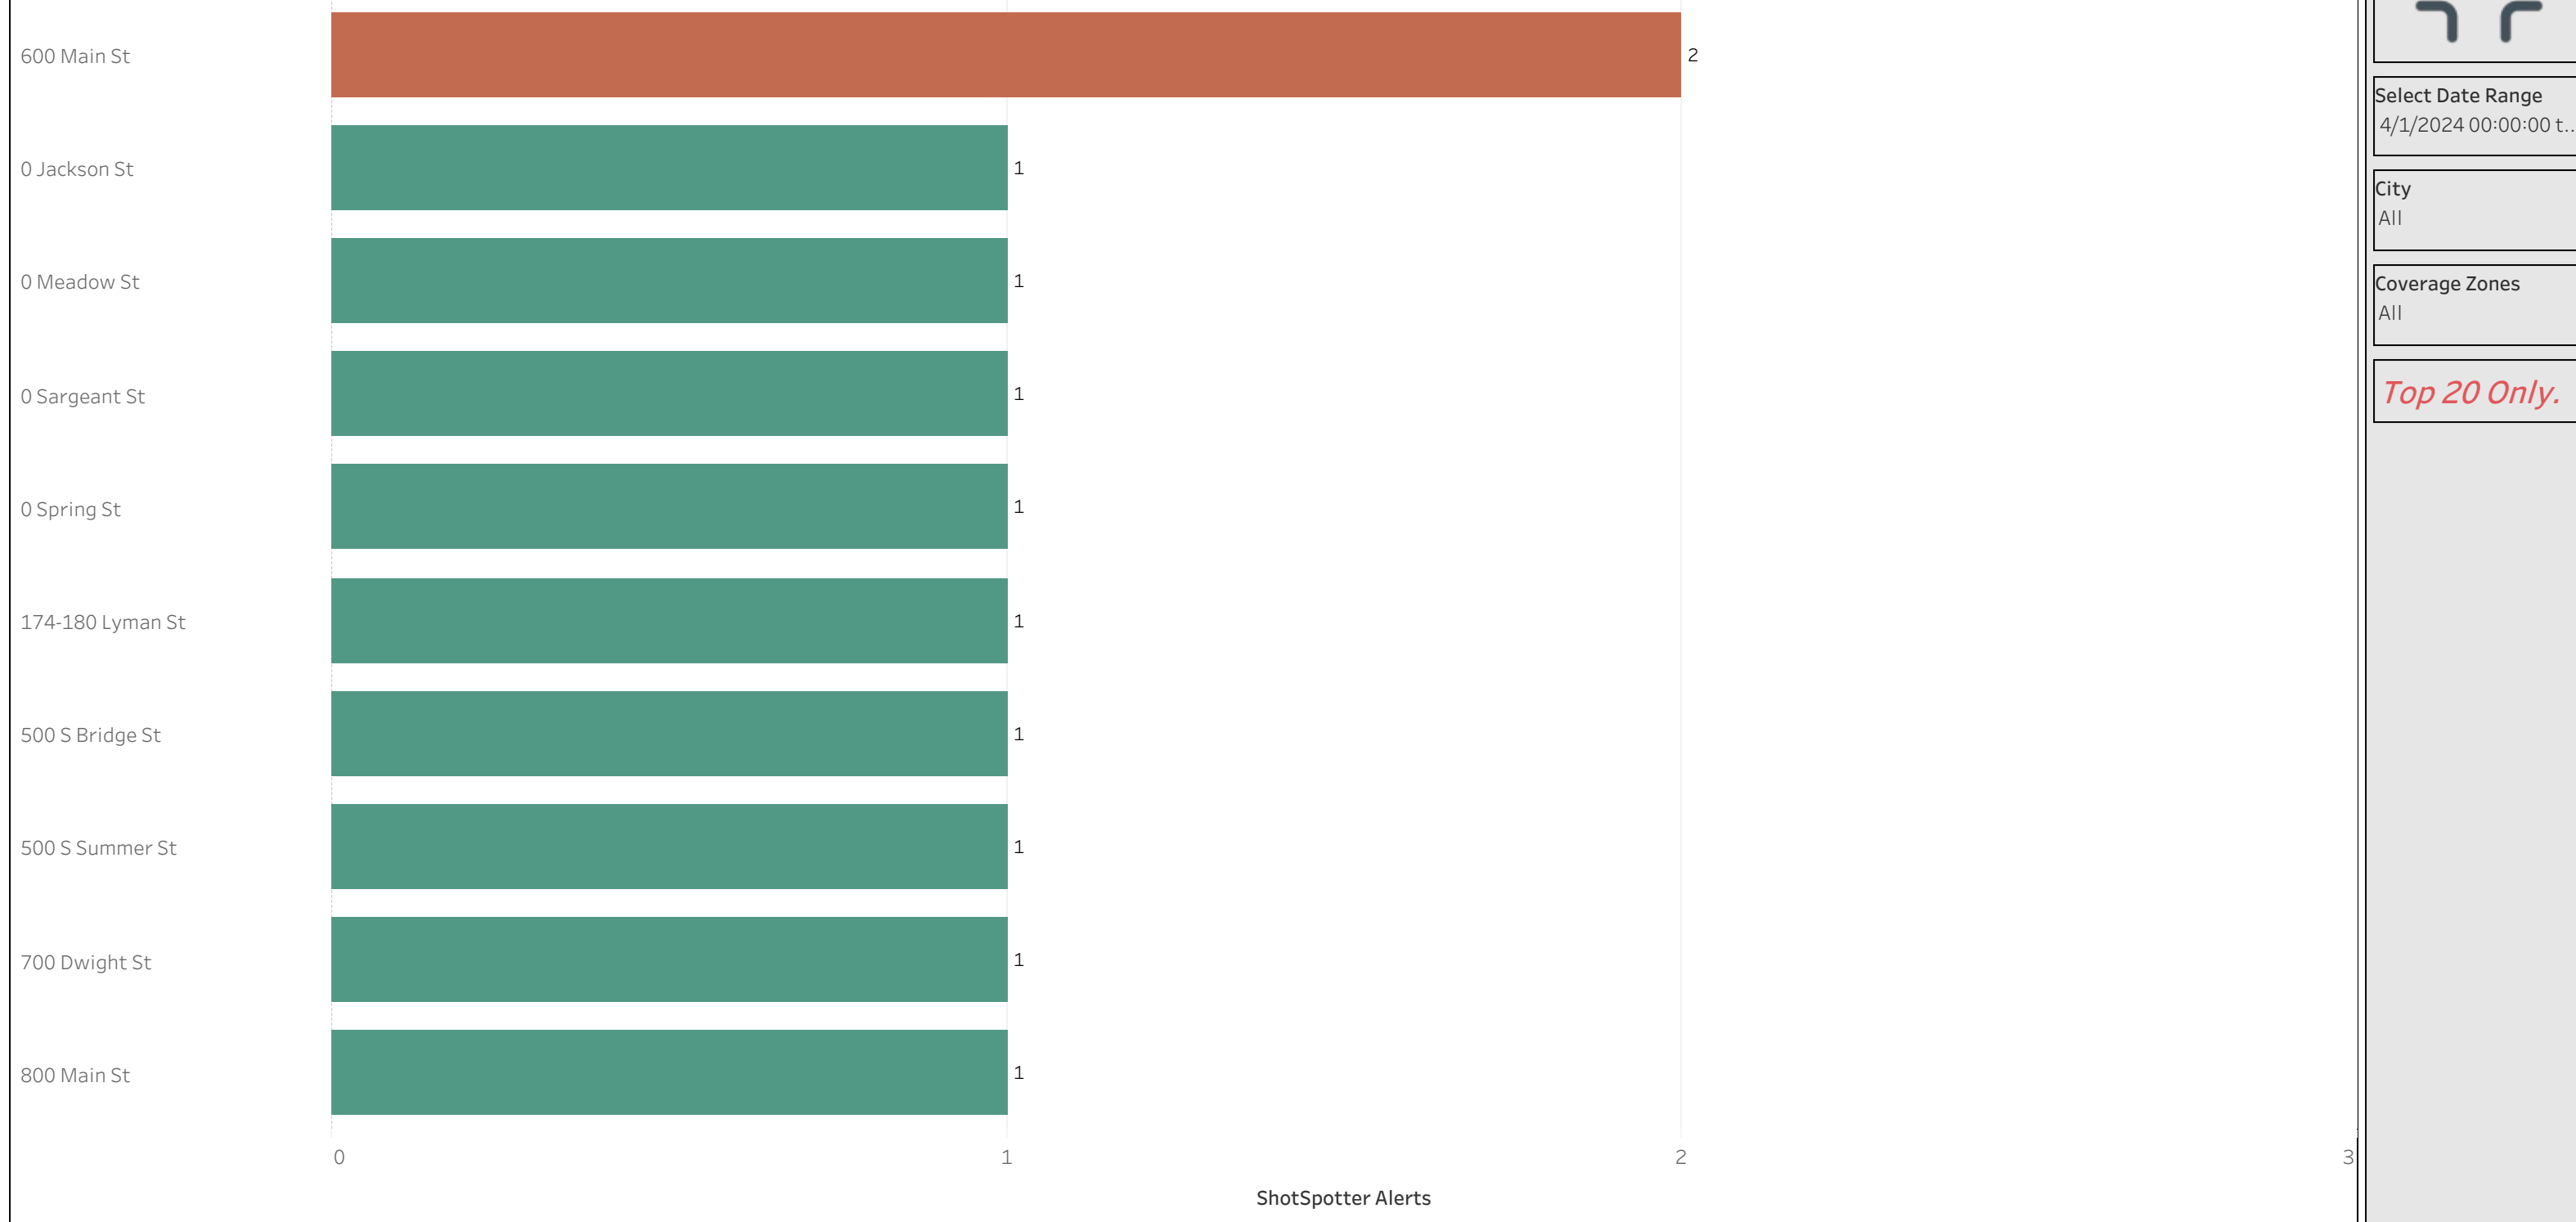

# ShotSpotter Alerts by Address Block and Street

Block and Street

Select Date Range  
4/1/2024 00:00:00 t..

City  
All

Coverage Zones  
All

*Top 20 Only.*

*Making cities safer and restoring law enforcement  
as a trusted guardian of the community.*