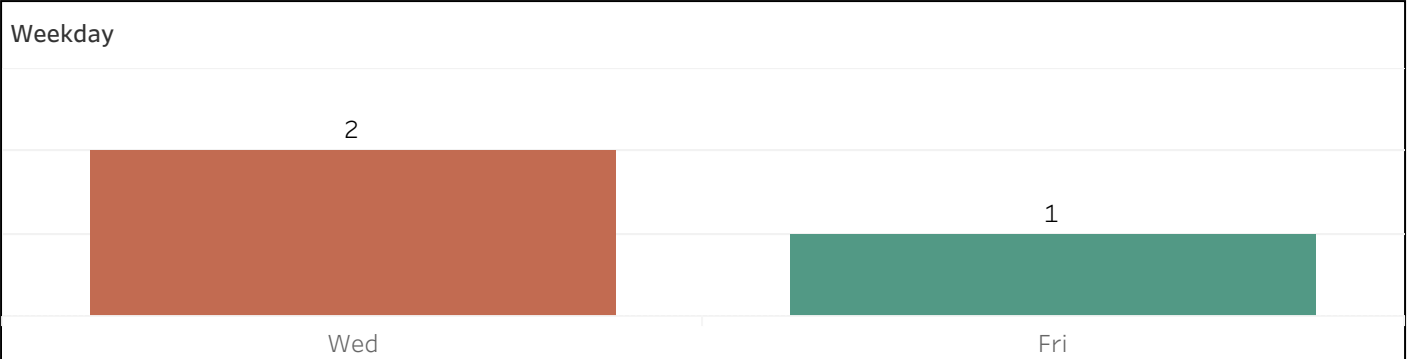

© 2024 Mapbox © OpenStreetMap