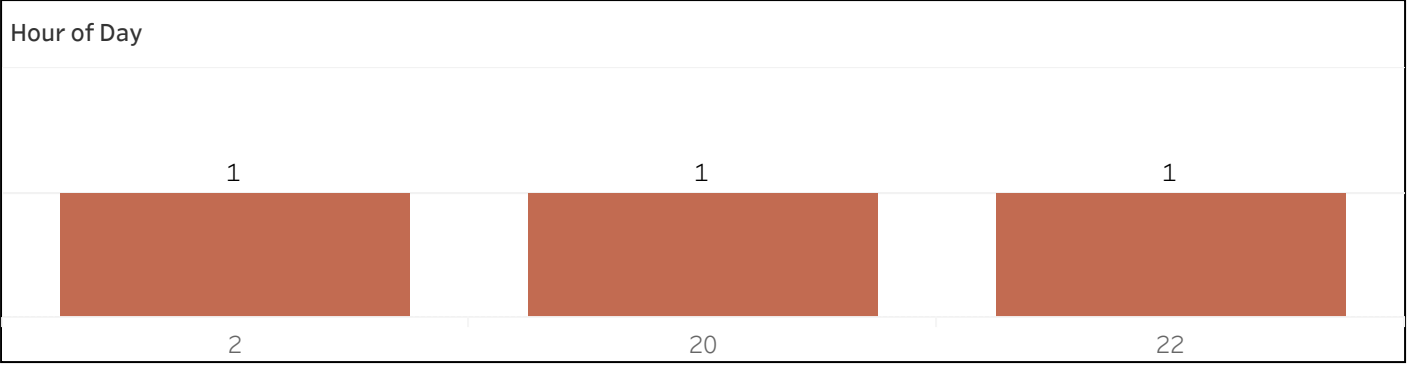

© 2024 Mapbox © OpenStreetMap